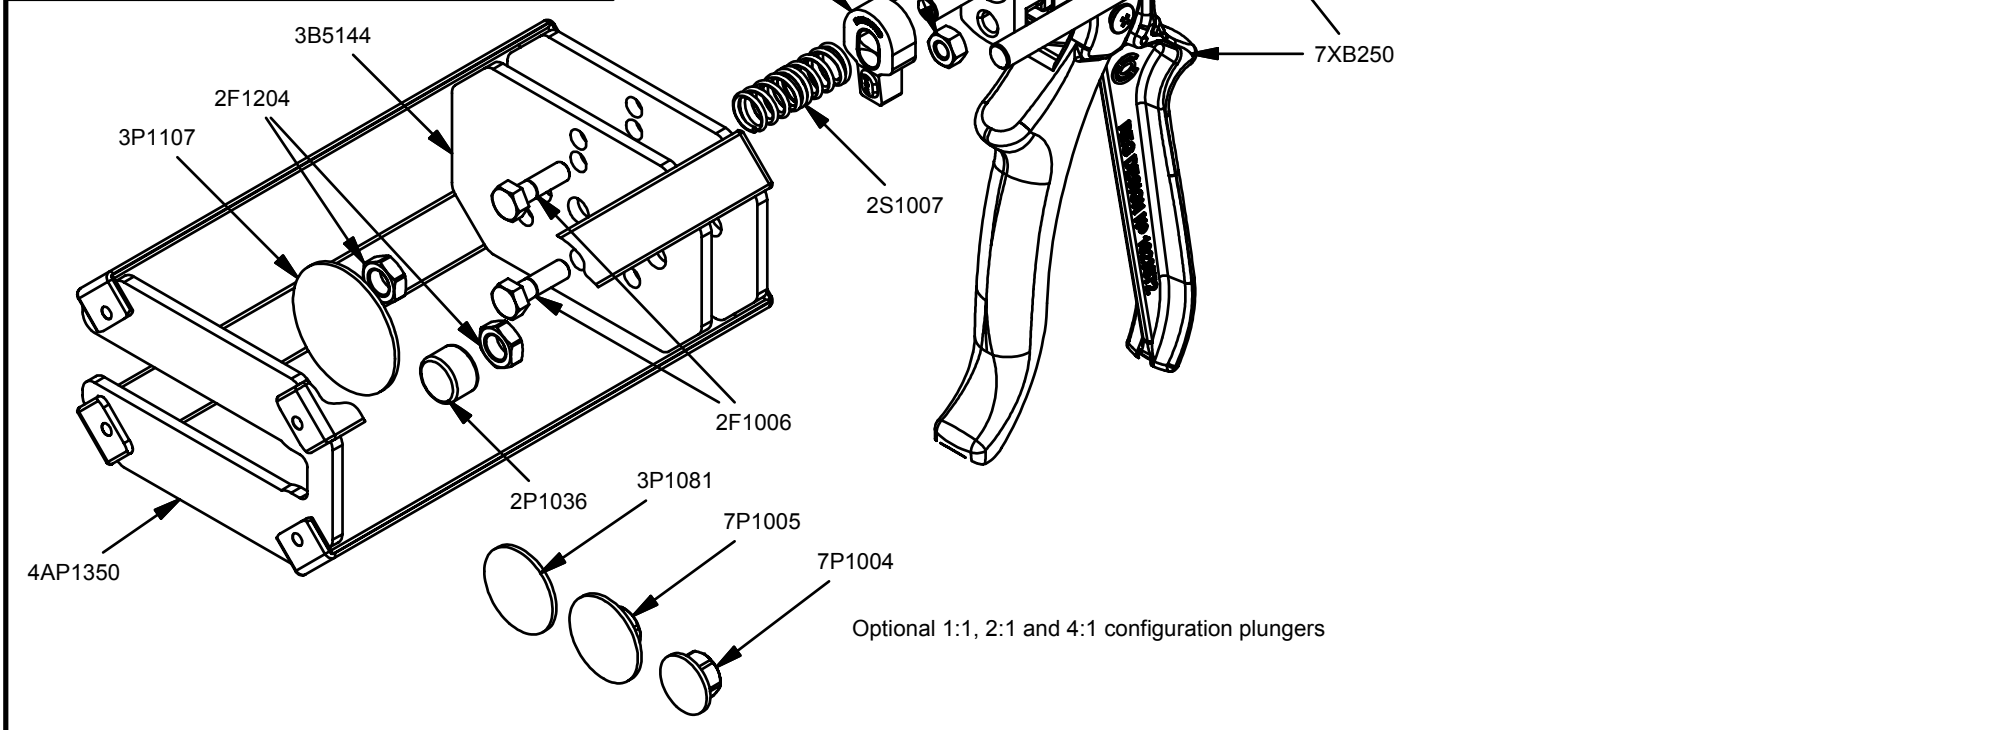

Parts List		
STOCK No	DESCRIPTION	QTY
2C1002	Mk5 Catch Plate	1
2F1006	M6 x 20mm Hexagon Bolt	2
2F1204	M8 Lock Nut	8
2F1211	M6 Nut	2
2M1085	Plastic Knob	1
2P1036	Plunger 15mm	1
2S1007	Catch Plate Spring	1
2S1021	Release Plate spring	1
3B5144	Bulkhead Plate	1
3P1081	Offset Plunger 28mm	1
3P1107	Offset Plunger 42mm	1
3R1472	Release Plate	1
3Y1051	Yoke	2
4AP1350	Frame Assembly (Red)	1
7P1004	Plunger 19mm	1
7P1005	Plunger 28mm	1
7R1154	Rod 260mm	1
7R1155	Plunger Rod 252mm	2
7XB250	Mk7 Butt/Trigger/Pin/WCD Assembly	1

VBM 200 MR

www.pccox.co.uk  
 sales@pccox.co.uk  
 TEL:44(0)1635 264500

REV

A

DATE

18/08/2003

Parts List		
STOCK No	DESCRIPTION	QTY
2C1002	Mk5 Catch Plate	1
2F1006	M6 x 20mm Hexagon Bolt	2
2F1204	M8 Lock Nut	8
2F1211	M6 Nut	2
2M1085	Plastic Knob	1
2P1036	Plunger 15mm	1
2S1007	Catch Plate Spring	1
2S1021	Release Plate spring	1
3B5144	Bulkhead Plate	1
3P1081	Offset Plunger 28mm	1
3P1107	Offset Plunger 42mm	1
3R1472	Release Plate	1
3Y1051	Yoke	2
4AP1350	Frame Assembly (Red)	1
7P1004	Plunger 19mm	1
7P1005	Plunger 28mm	1
7R1154	Rod 260mm	1
7R1155	Plunger Rod 252mm	2
7XB250	Mk7 Butt/Trigger/Pin/WCD Assembly	1