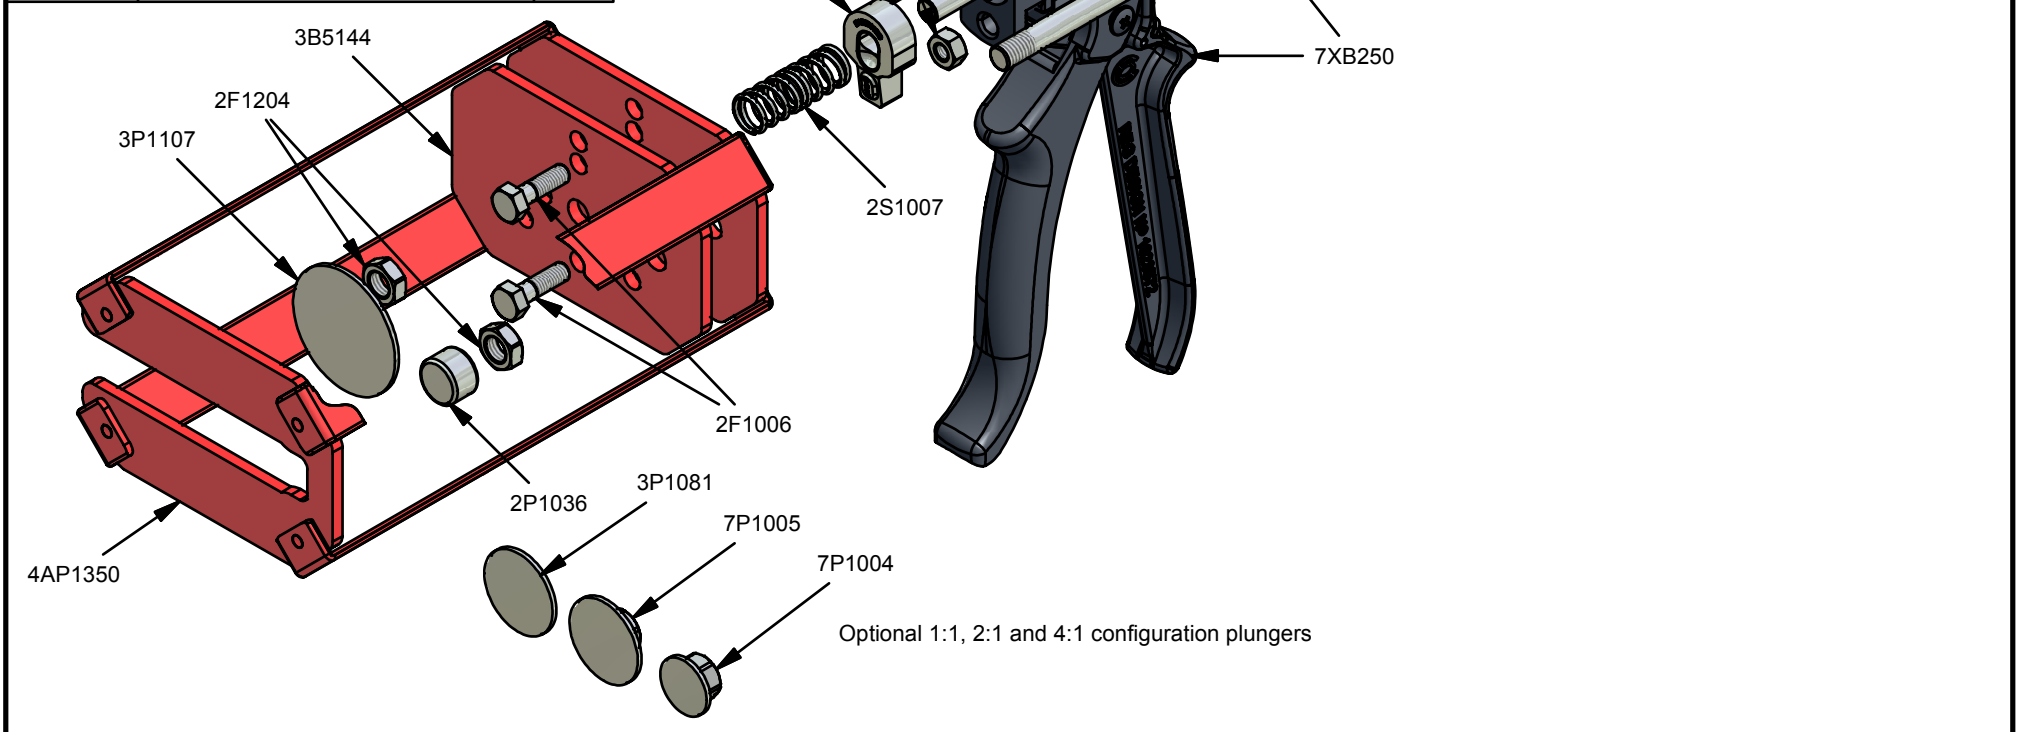

Parts List		
STOCK No	DESCRIPTION	QTY
2C1002	Mk5 Catch Plate	1
2F1006	M6 x 20mm Hexagon Bolt	2
2F1204	M8 Lock Nut	8
2F1211	M6 Nut	2
2M1085	Plastic Knob	1
2P1036	Plunger 15mm	1
2S1007	Catch Plate Spring	1
2S1021	Release Plate spring	1
3B5144	Bulkhead Plate	1
3P1081	Offset Plunger 28mm	1
3P1107	Offset Plunger 42mm	1
3R1472	Release Plate	1
3Y1051	Yoke	2
4AP1350	Frame Assembly (Red)	1
7P1004	Plunger 19mm	1
7P1005	Plunger 28mm	1
7R1154	Rod 260mm	1
7R1155	Plunger Rod 252mm	2
7XB250	Mk7 Butt/Trigger/Pin/WCD Assembly	1

VBM 200 MR

www.pccox.co.uk  
 sales@pccox.co.uk  
 TEL:44(0)1635 264500

REV

A

DATE

18/08/2003

Parts List		
STOCK No	DESCRIPTION	QTY
2C1002	Mk5 Catch Plate	1
2F1006	M6 x 20mm Hexagon Bolt	2
2F1204	M8 Lock Nut	8
2F1211	M6 Nut	2
2M1085	Plastic Knob	1
2P1036	Plunger 15mm	1
2S1007	Catch Plate Spring	1
2S1021	Release Plate spring	1
3B5144	Bulkhead Plate	1
3P1081	Offset Plunger 28mm	1
3P1107	Offset Plunger 42mm	1
3R1472	Release Plate	1
3Y1051	Yoke	2
4AP1350	Frame Assembly (Red)	1
7P1004	Plunger 19mm	1
7P1005	Plunger 28mm	1
7R1154	Rod 260mm	1
7R1155	Plunger Rod 252mm	2
7XB250	Mk7 Butt/Trigger/Pin/WCD Assembly	1