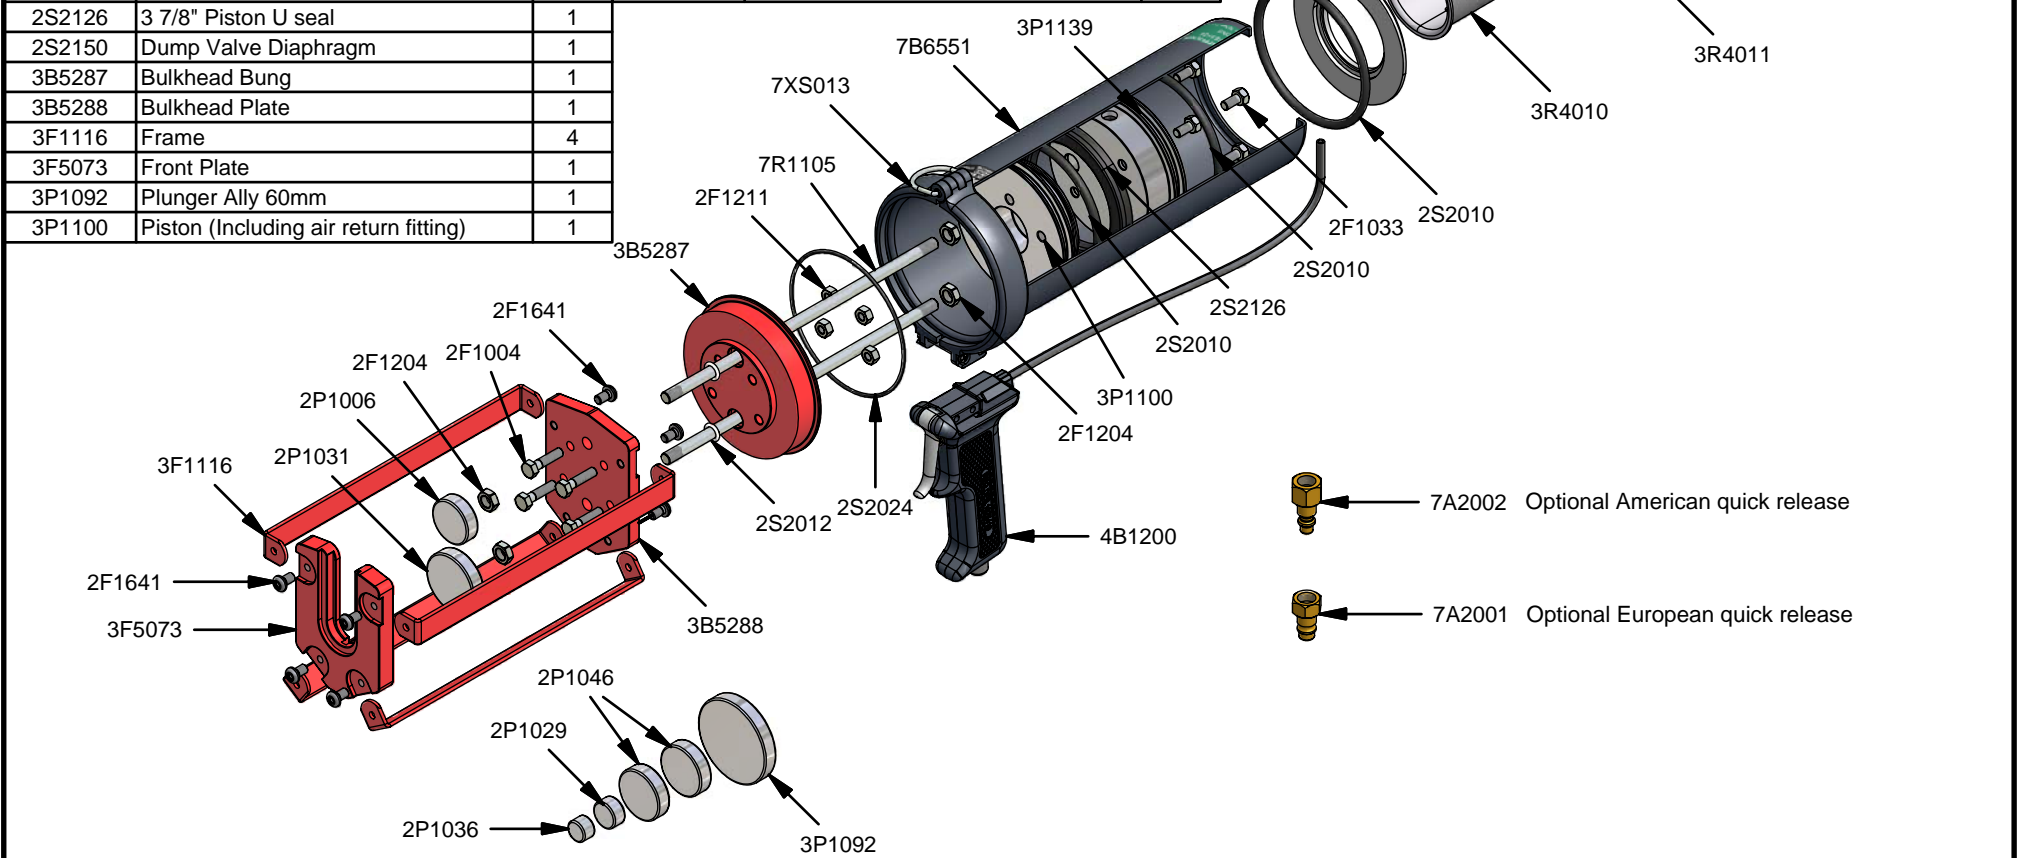

Parts List			Parts List		
STOCK No	DESCRIPTION	QTY	STOCK No	DESCRIPTION	QTY
2F1004	M6 x 25mm Hexagon bolt	4	3P1139	Piston Extender	1
2F1033	Bolt M6 x 12mm	4	3R4010	Reducer	1
2F1204	M8 Lock Nut	4	3R4011	Plastic Backing Ring	1
2F1211	M6 Nut	4	4B1200	Air Gun Butt Assembly	1
2F1641	M6 x 10mm Button Head Screw	8	7A1500	Dump Valve Body assembly	1
2P1006	Plunger Ally 31.50mm	1	7A1503	Regulator Assembly (including O ring and washer)	1
2P1029	Plunger Ally 19mm	1	7A1506	Spool valve assembly	1
2P1031	Plunger Ally 42mm	1	7A2001	European Quick Release Fitting Assembly	1
2P1036	Plunger Ally 15mm	1	7A2002	US Quick Release Fitting Assembly	1
2P1046	Plunger Ally 36mm	2	7B6551	Barrel 272mm	1
2R1014	Reducer Flange	1	7C1001	Air Gun Back Cap	1
2S2010	O Ring	3	7R1105	Plunger Rod 240mm	2
2S2012	O Ring	2	7XS013	Barrel Strap (including screws/nuts)	1
2S2024	O Ring	1			
2S2038	O Ring	1			
2S2126	3 7/8" Piston U seal	1			
2S2150	Dump Valve Diaphragm	1			
3B5287	Bulkhead Bung	1			
3B5288	Bulkhead Plate	1			
3F1116	Frame	4			
3F5073	Front Plate	1			
3P1092	Plunger Ally 60mm	1			
3P1100	Piston (Including air return fitting)	1			