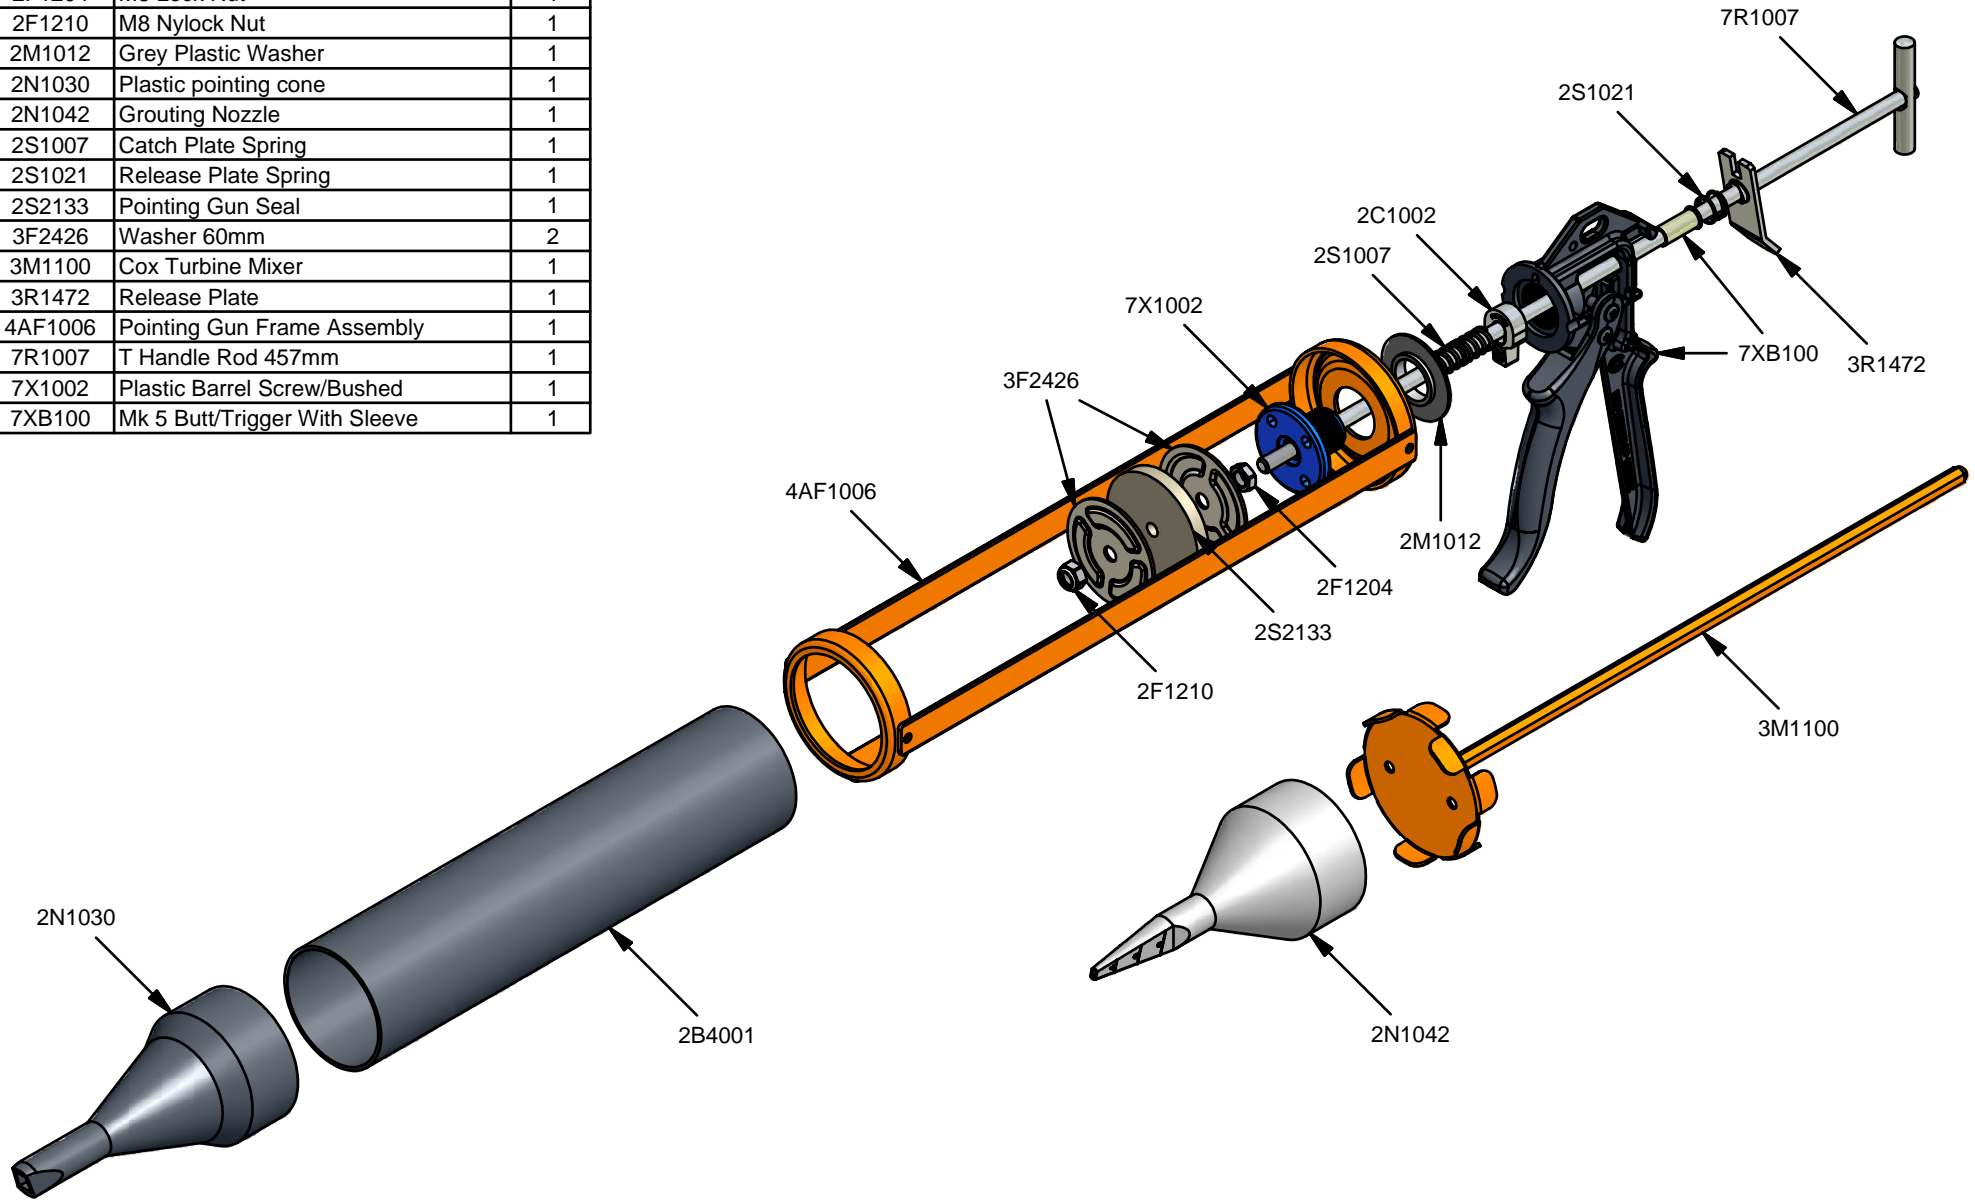

Parts List		
STOCK No	DESCRIPTION	QTY
2B4001	Plastic Barrel	1
2C1002	Mk5 Catch Plate	1
2F1204	M8 Lock Nut	1
2F1210	M8 Nylock Nut	1
2M1012	Grey Plastic Washer	1
2N1030	Plastic pointing cone	1
2N1042	Grouting Nozzle	1
2S1007	Catch Plate Spring	1
2S1021	Release Plate Spring	1
2S2133	Pointing Gun Seal	1
3F2426	Washer 60mm	2
3M1100	Cox Turbine Mixer	1
3R1472	Release Plate	1
4AF1006	Pointing Gun Frame Assembly	1
7R1007	T Handle Rod 457mm	1
7X1002	Plastic Barrel Screw/Bushed	1
7XB100	Mk 5 Butt/Trigger With Sleeve	1