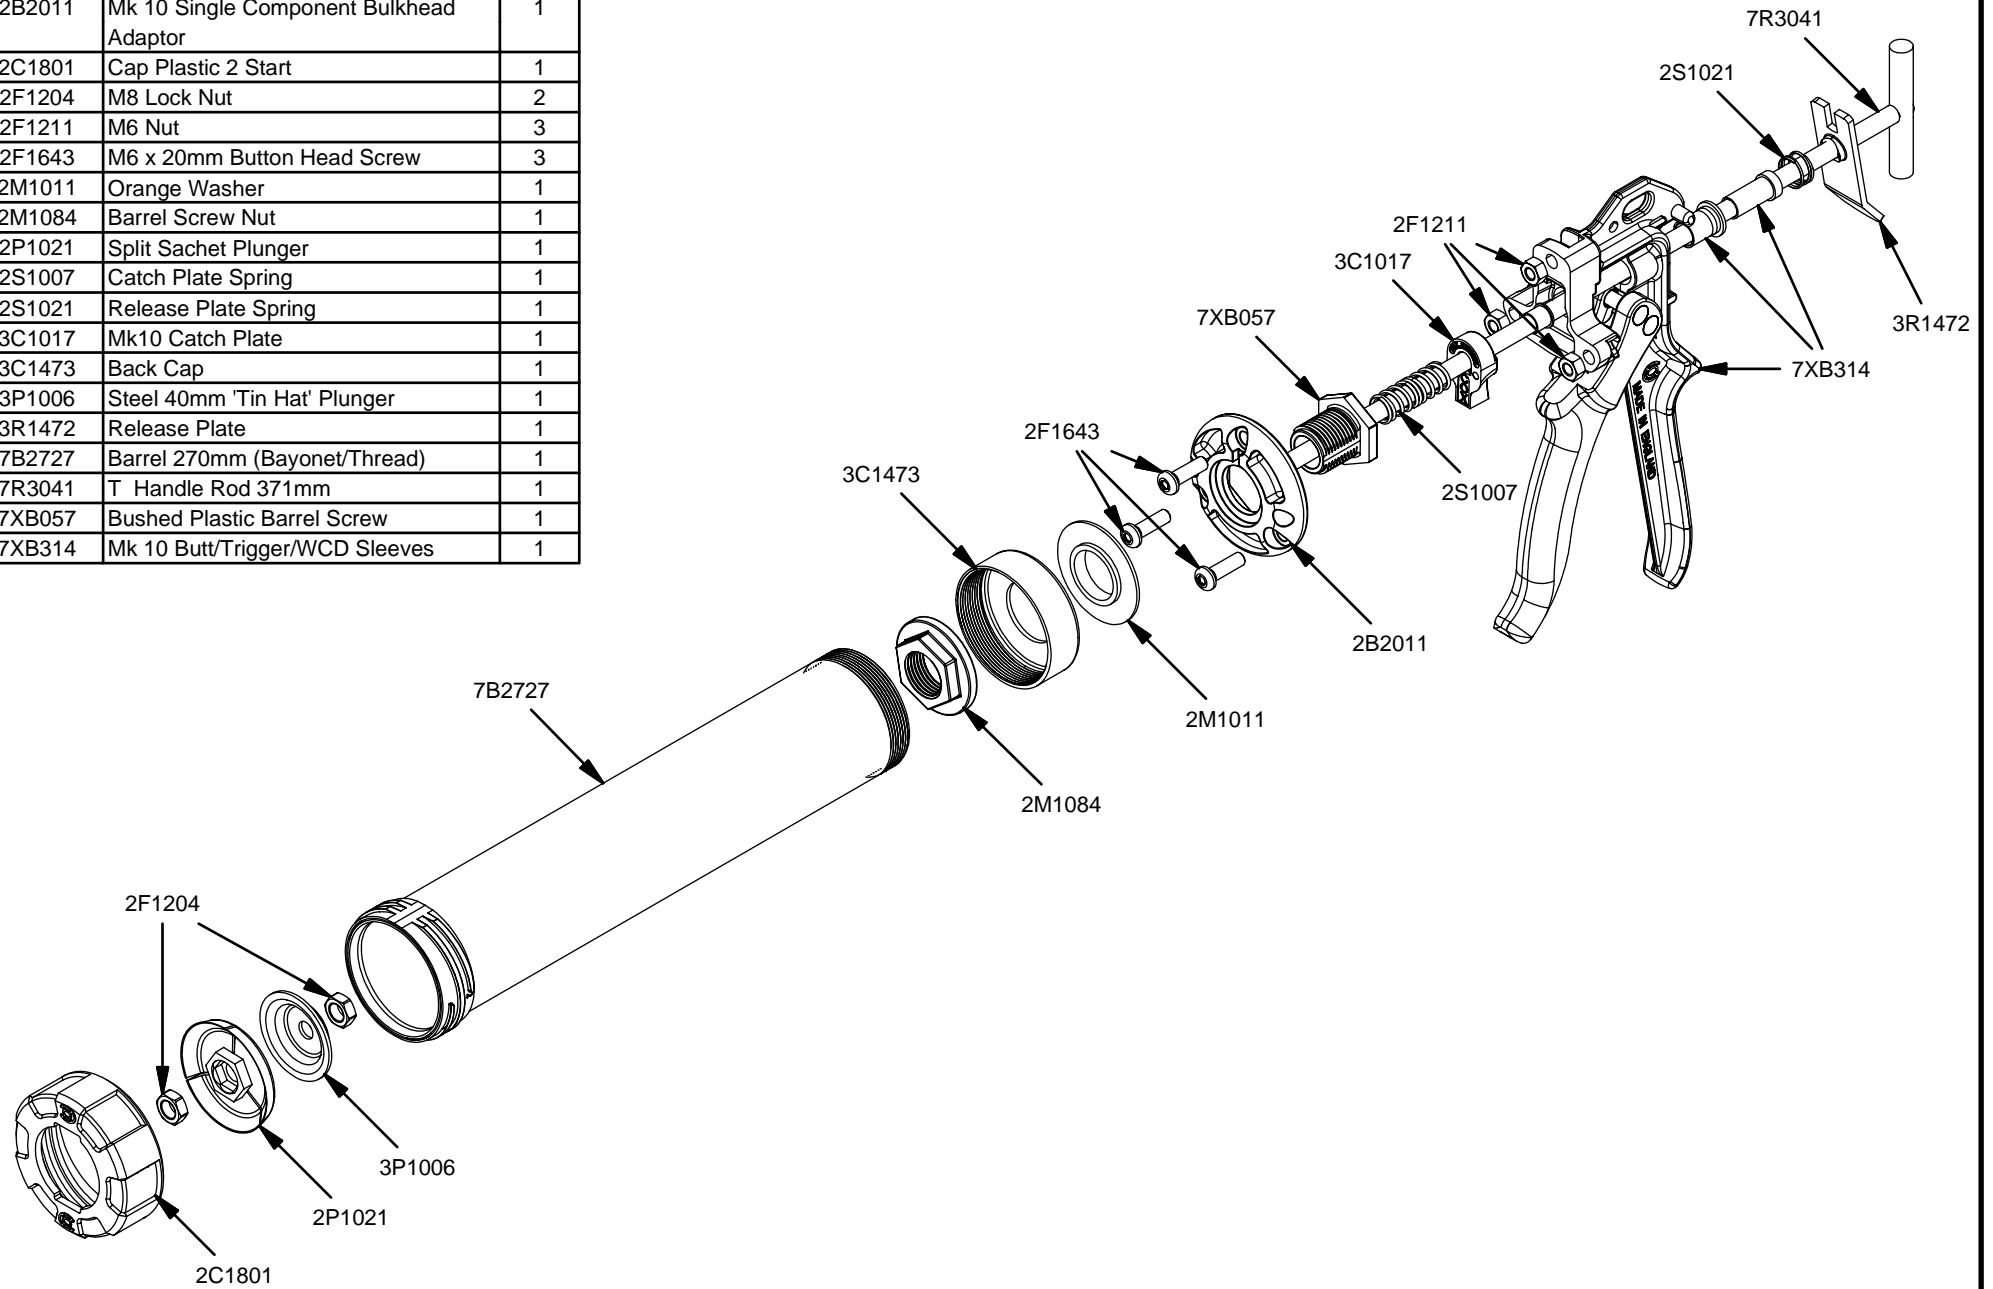

Parts List		
STOCK No	DESCRIPTION	QTY
2B2011	Mk 10 Single Component Bulkhead Adaptor	1
2C1801	Cap Plastic 2 Start	1
2F1204	M8 Lock Nut	2
2F1211	M6 Nut	3
2F1643	M6 x 20mm Button Head Screw	3
2M1011	Orange Washer	1
2M1084	Barrel Screw Nut	1
2P1021	Split Sachet Plunger	1
2S1007	Catch Plate Spring	1
2S1021	Release Plate Spring	1
3C1017	Mk10 Catch Plate	1
3C1473	Back Cap	1
3P1006	Steel 40mm 'Tin Hat' Plunger	1
3R1472	Release Plate	1
7B2727	Barrel 270mm (Bayonet/Thread)	1
7R3041	T Handle Rod 371mm	1
7XB057	Bushed Plastic Barrel Screw	1
7XB314	Mk 10 Butt/Trigger/WCD Sleeves	1

Ultraflow Combi 400 Sachet

www.pccox.co.uk
 sales@pccox.co.uk
 TEL:44(0)1635 264500

REV	DATE
E	07/07/2010

Parts List		
STOCK No	DESCRIPTION	QTY
2B2011	Mk 10 Single Component Bulkhead Adaptor	1
2C1801	Cap Plastic 2 Start	1
2F1204	M8 Lock Nut	2
2F1211	M6 Nut	3
2F1643	M6 x 20mm Button Head Screw	3
2M1011	Orange Washer	1
2M1084	Barrel Screw Nut	1
2P1021	Split Sachet Plunger	1
2S1007	Catch Plate Spring	1
2S1021	Release Plate Spring	1
3C1017	Mk10 Catch Plate	1
3C1473	Back Cap	1
3P1006	Steel 40mm 'Tin Hat' Plunger	1
3R1472	Release Plate	1
7B2727	Barrel 270mm (Bayonet/Thread)	1
7R3041	T Handle Rod 371mm	1
7XB057	Bushed Plastic Barrel Screw	1
7XB314	Mk 10 Butt/Trigger/WCD Sleeves	1