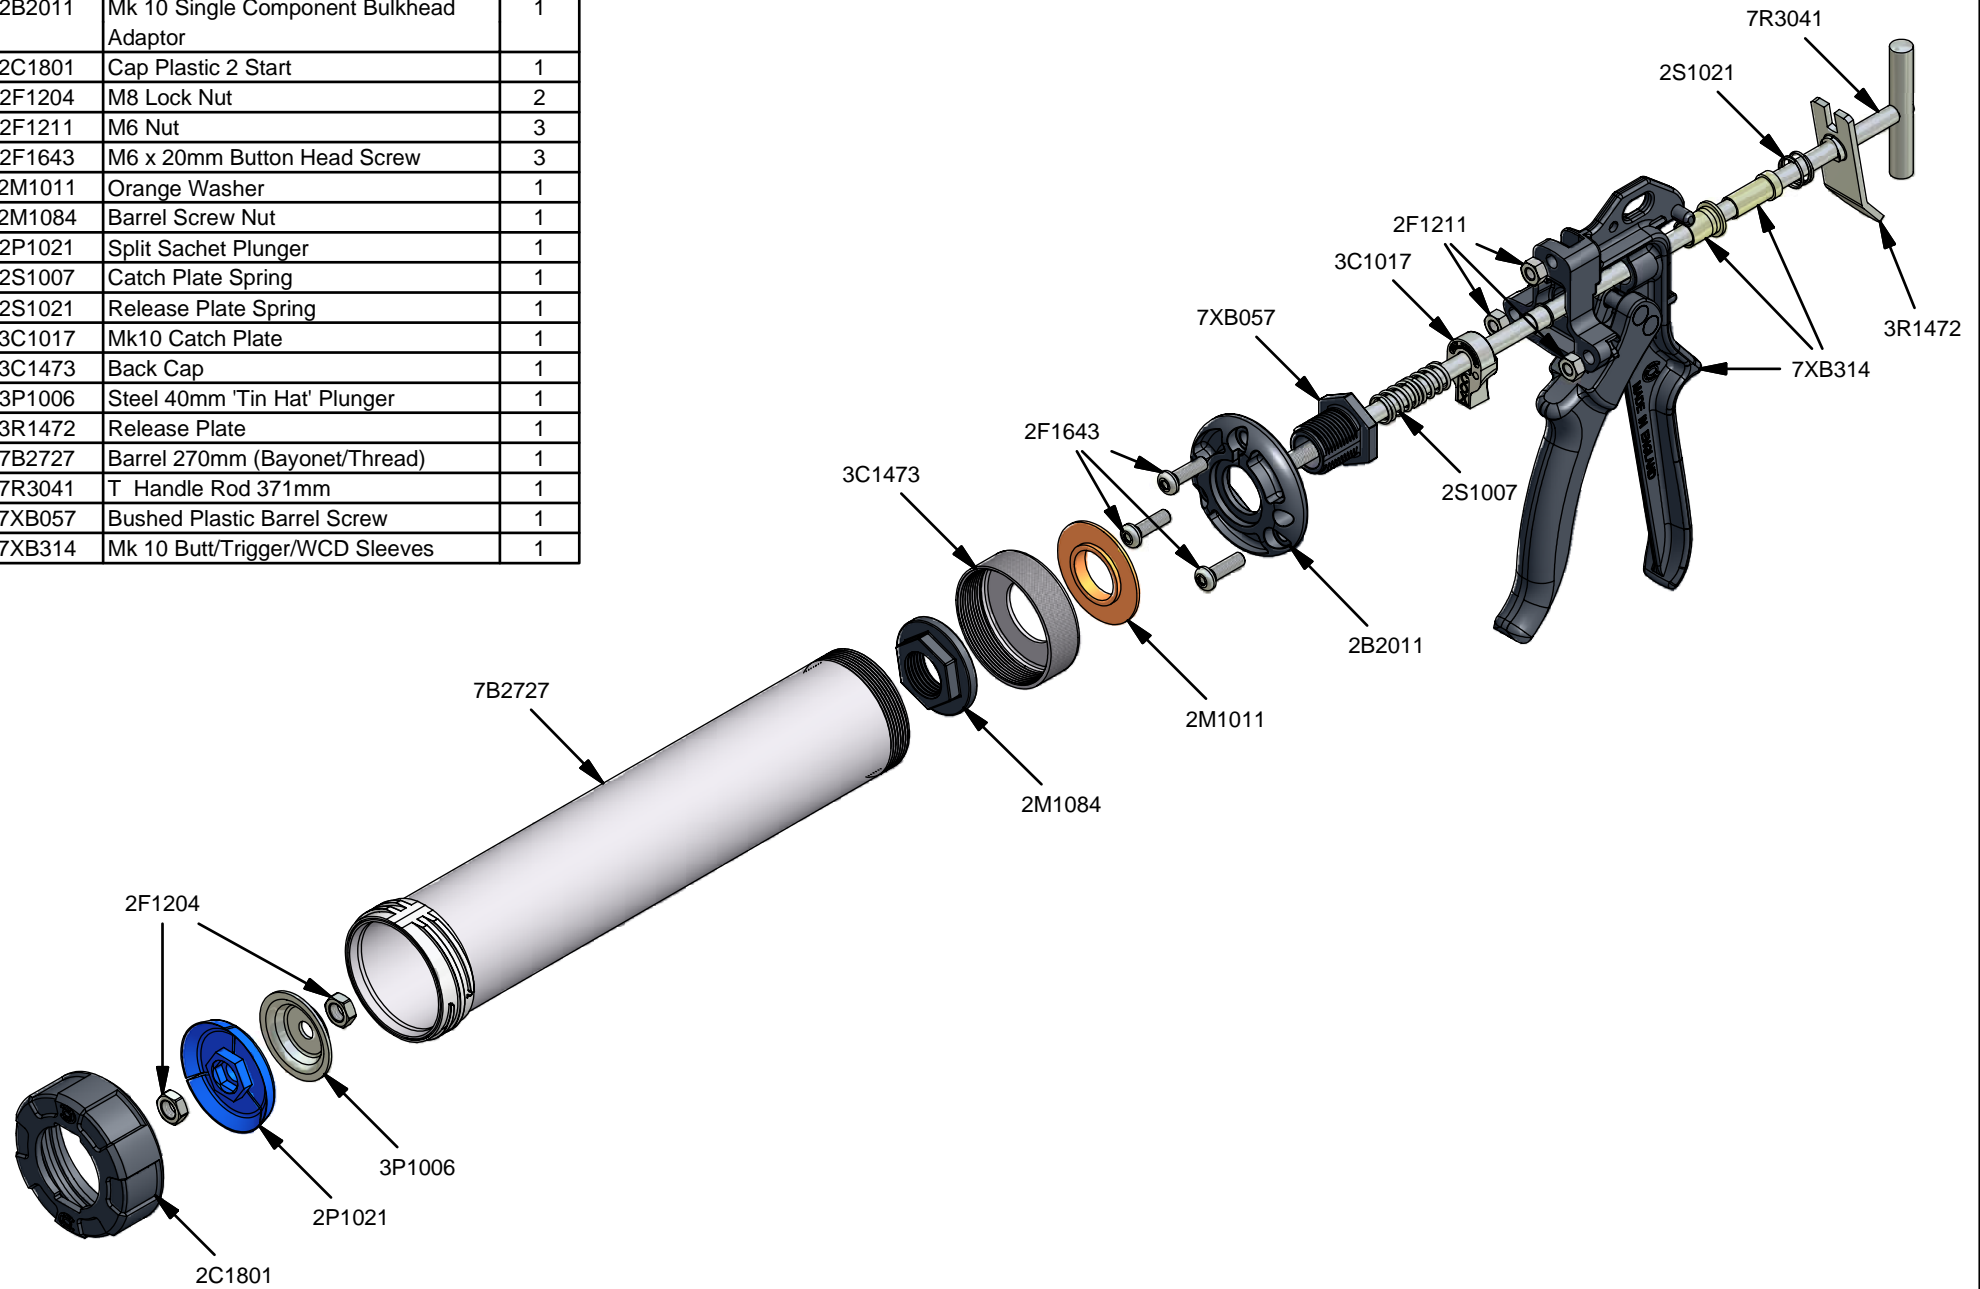

Parts List		
STOCK No	DESCRIPTION	QTY
2B2011	Mk 10 Single Component Bulkhead Adaptor	1
2C1801	Cap Plastic 2 Start	1
2F1204	M8 Lock Nut	2
2F1211	M6 Nut	3
2F1643	M6 x 20mm Button Head Screw	3
2M1011	Orange Washer	1
2M1084	Barrel Screw Nut	1
2P1021	Split Sachet Plunger	1
2S1007	Catch Plate Spring	1
2S1021	Release Plate Spring	1
3C1017	Mk10 Catch Plate	1
3C1473	Back Cap	1
3P1006	Steel 40mm 'Tin Hat' Plunger	1
3R1472	Release Plate	1
7B2727	Barrel 270mm (Bayonet/Thread)	1
7R3041	T Handle Rod 371mm	1
7XB057	Bushed Plastic Barrel Screw	1
7XB314	Mk 10 Butt/Trigger/WCD Sleeves	1

Ultraflow Combi 400 Sachet

www.pccox.co.uk
 sales@pccox.co.uk
 TEL:44(0)1635 264500

REV	DATE
E	07/07/2010

Parts List		
STOCK No	DESCRIPTION	QTY
2B2011	Mk 10 Single Component Bulkhead Adaptor	1
2C1801	Cap Plastic 2 Start	1
2F1204	M8 Lock Nut	2
2F1211	M6 Nut	3
2F1643	M6 x 20mm Button Head Screw	3
2M1011	Orange Washer	1
2M1084	Barrel Screw Nut	1
2P1021	Split Sachet Plunger	1
2S1007	Catch Plate Spring	1
2S1021	Release Plate Spring	1
3C1017	Mk10 Catch Plate	1
3C1473	Back Cap	1
3P1006	Steel 40mm 'Tin Hat' Plunger	1
3R1472	Release Plate	1
7B2727	Barrel 270mm (Bayonet/Thread)	1
7R3041	T Handle Rod 371mm	1
7XB057	Bushed Plastic Barrel Screw	1
7XB314	Mk 10 Butt/Trigger/WCD Sleeves	1