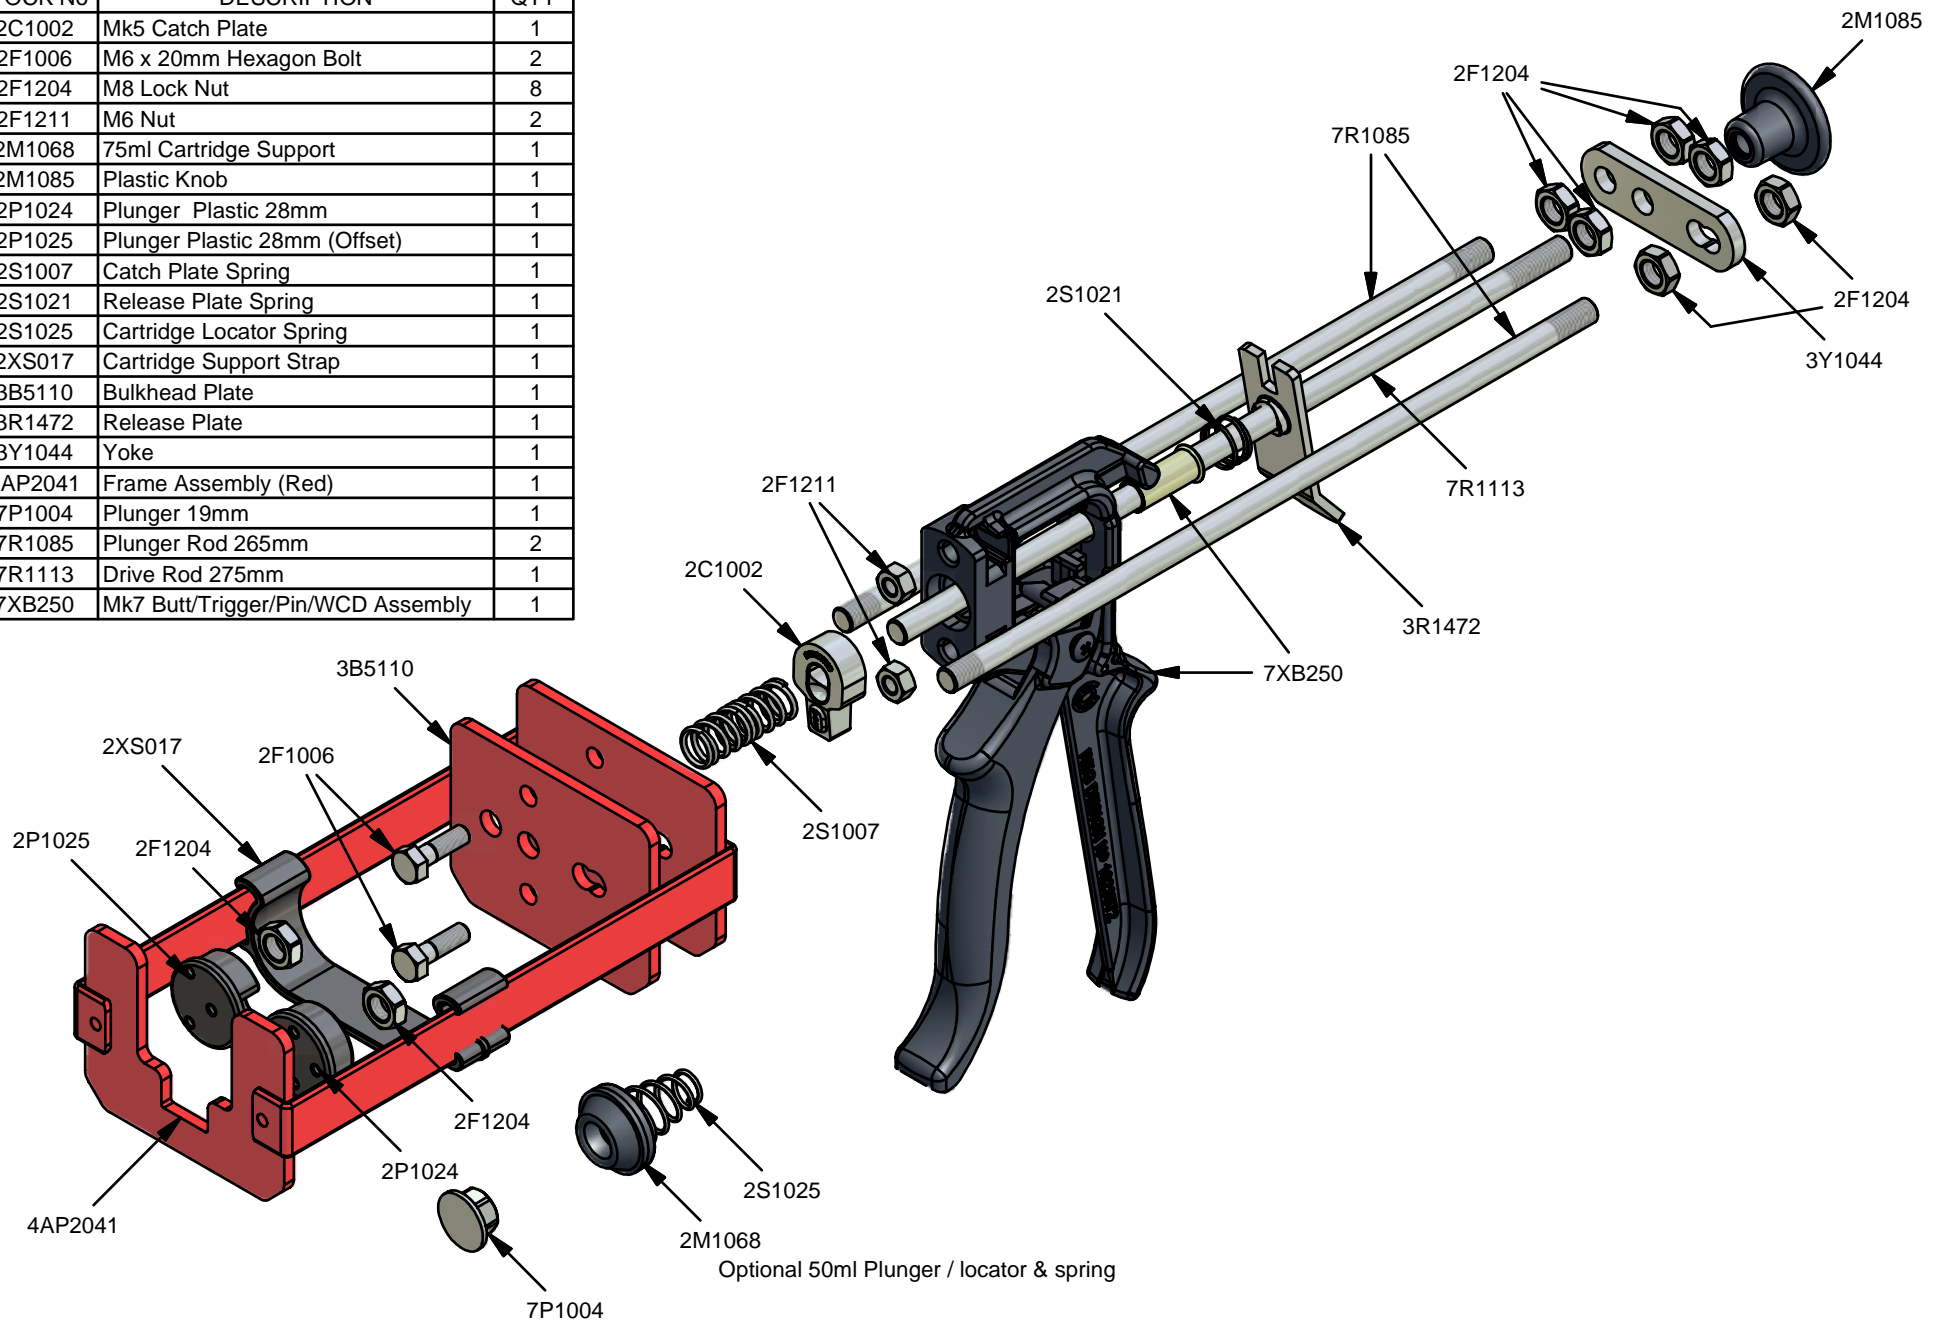

Parts List		
STOCK No	DESCRIPTION	QTY
2C1002	Mk5 Catch Plate	1
2F1006	M6 x 20mm Hexagon Bolt	2
2F1204	M8 Lock Nut	8
2F1211	M6 Nut	2
2M1068	75ml Cartridge Support	1
2M1085	Plastic Knob	1
2P1024	Plunger Plastic 28mm	1
2P1025	Plunger Plastic 28mm (Offset)	1
2S1007	Catch Plate Spring	1
2S1021	Release Plate Spring	1
2S1025	Cartridge Locator Spring	1
2XS017	Cartridge Support Strap	1
3B5110	Bulkhead Plate	1
3R1472	Release Plate	1
3Y1044	Yoke	1
4AP2041	Frame Assembly (Red)	1
7P1004	Plunger 19mm	1
7R1085	Plunger Rod 265mm	2
7R1113	Drive Rod 275mm	1
7XB250	Mk7 Butt/Trigger/Pin/WCD Assembly	1

TBM/VBM 100

www.pccox.co.uk
sales@pccox.co.uk
TEL:44(0)1635 264500

REV	DATE
C	11/02/2004

Parts List		
STOCK No	DESCRIPTION	QTY
2C1002	Mk5 Catch Plate	1
2F1006	M6 x 20mm Hexagon Bolt	2
2F1204	M8 Lock Nut	8
2F1211	M6 Nut	2
2M1068	75ml Cartridge Support	1
2M1085	Plastic Knob	1
2P1024	Plunger Plastic 28mm	1
2P1025	Plunger Plastic 28mm (Offset)	1
2S1007	Catch Plate Spring	1
2S1021	Release Plate Spring	1
2S1025	Cartridge Locator Spring	1
2XS017	Cartridge Support Strap	1
3B5110	Bulkhead Plate	1
3R1472	Release Plate	1
3Y1044	Yoke	1
4AP2041	Frame Assembly (Red)	1
7P1004	Plunger 19mm	1
7R1085	Plunger Rod 265mm	2
7R1113	Drive Rod 275mm	1
7XB250	Mk7 Butt/Trigger/Pin/WCD Assembly	1