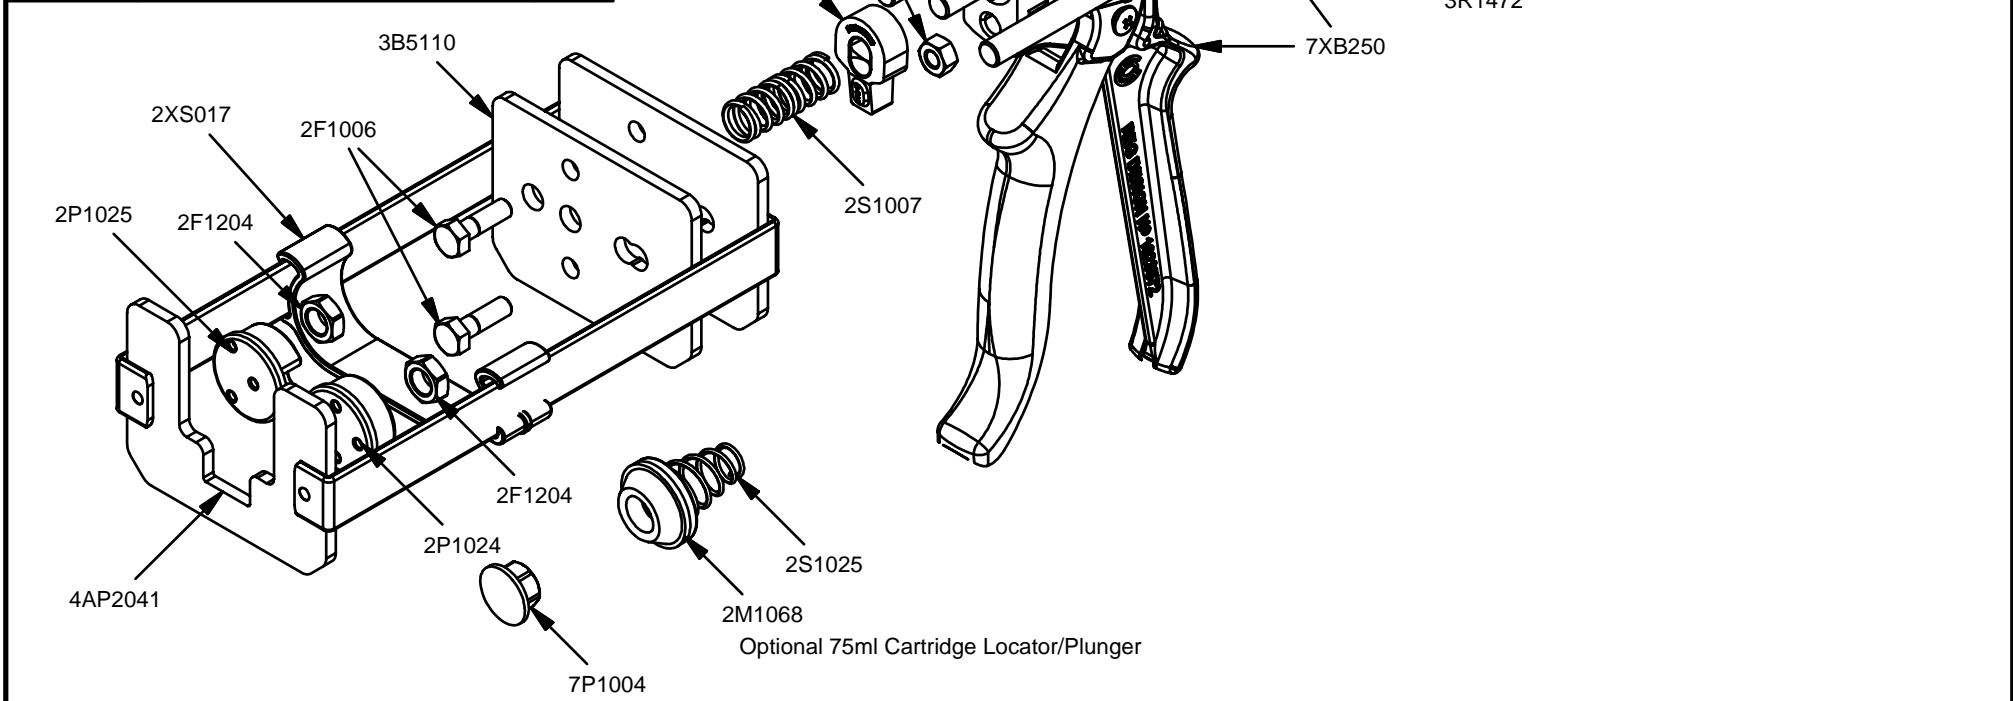

Parts List		
STOCK No	DESCRIPTION	QTY
2C1002	Mk5 Catch Plate	1
2F1006	M6 x 20mm Hexagon Bolt	2
2F1204	M8 Lock Nut	8
2F1211	M6 Nut	2
2M1068	75ml Cartridge Support	1
2M1085	Plastic Knob	1
2P1024	Plunger Plastic 28mm	1
2P1025	Plunger Plastic 28mm (Offset)	1
2S1007	Catch Plate Spring	1
2S1021	Release Plate Spring	1
2S1025	Cartridge Locator Spring	1
2XS017	Cartridge Support Strap	1
3B5110	Bulkhead Plate	1
3R1472	Release Plate	1
3Y1044	Yoke	1
4AP2041	Frame Assembly (Red)	1
7P1004	Plunger 19mm	1
7R1085	Plunger Rod 265mm	2
7R1113	Drive Rod 275mm	1
7XB250	Mk7 Butt/Trigger/Pin/WCD Assembly	1

TBM/VBM 100

www.pccox.co.uk
sales@pccox.co.uk
TEL:44(0)1635 264500

REV	DATE
C	11/02/2004

Parts List		
STOCK No	DESCRIPTION	QTY
2C1002	Mk5 Catch Plate	1
2F1006	M6 x 20mm Hexagon Bolt	2
2F1204	M8 Lock Nut	8
2F1211	M6 Nut	2
2M1068	75ml Cartridge Support	1
2M1085	Plastic Knob	1
2P1024	Plunger Plastic 28mm	1
2P1025	Plunger Plastic 28mm (Offset)	1
2S1007	Catch Plate Spring	1
2S1021	Release Plate Spring	1
2S1025	Cartridge Locator Spring	1
2XS017	Cartridge Support Strap	1
3B5110	Bulkhead Plate	1
3R1472	Release Plate	1
3Y1044	Yoke	1
4AP2041	Frame Assembly (Red)	1
7P1004	Plunger 19mm	1
7R1085	Plunger Rod 265mm	2
7R1113	Drive Rod 275mm	1
7XB250	Mk7 Butt/Trigger/Pin/WCD Assembly	1