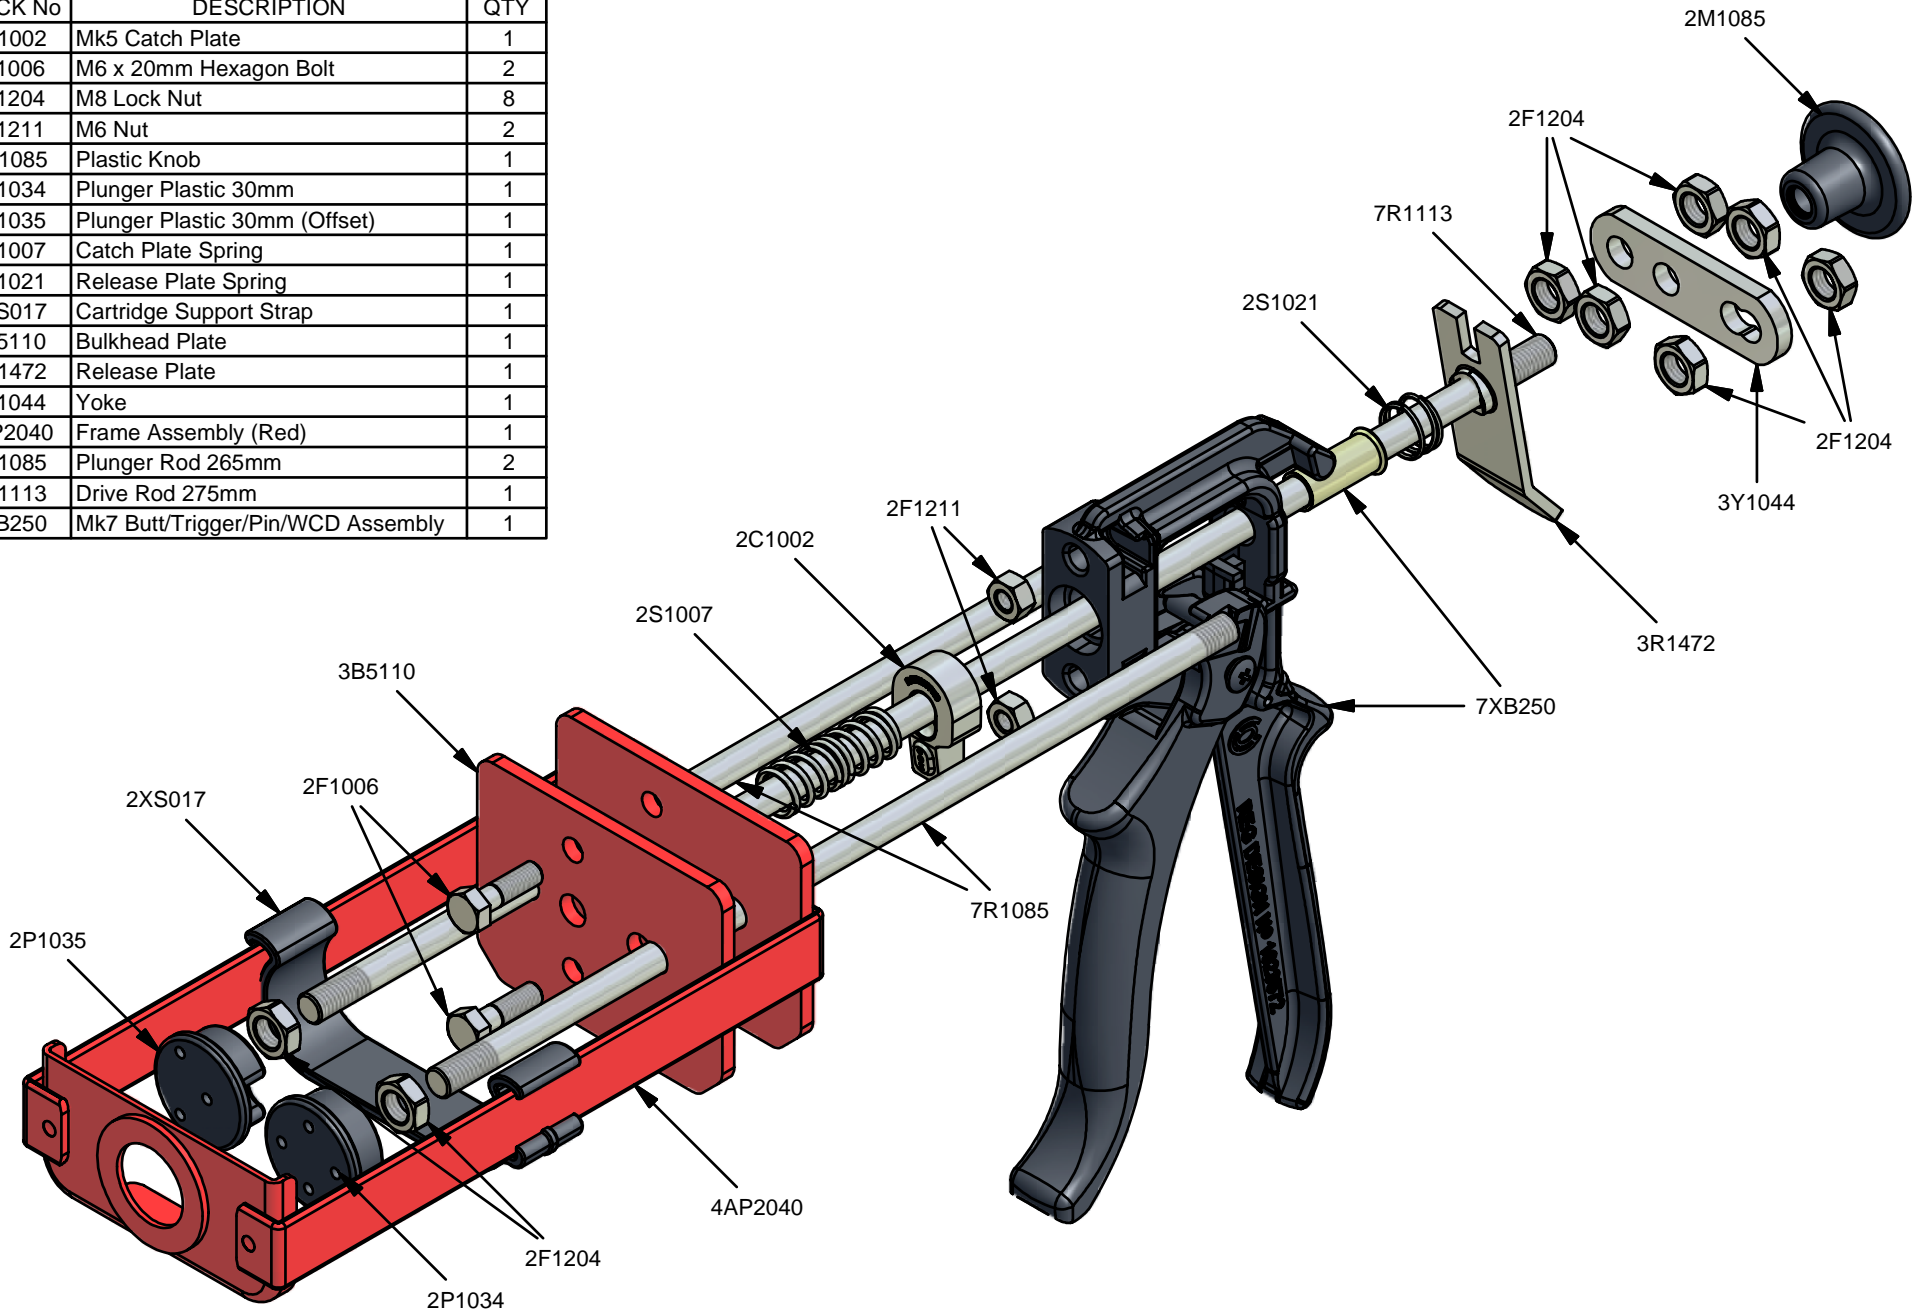

Parts List		
STOCK No	DESCRIPTION	QTY
2C1002	Mk5 Catch Plate	1
2F1006	M6 x 20mm Hexagon Bolt	2
2F1204	M8 Lock Nut	8
2F1211	M6 Nut	2
2M1085	Plastic Knob	1
2P1034	Plunger Plastic 30mm	1
2P1035	Plunger Plastic 30mm (Offset)	1
2S1007	Catch Plate Spring	1
2S1021	Release Plate Spring	1
2XS017	Cartridge Support Strap	1
3B5110	Bulkhead Plate	1
3R1472	Release Plate	1
3Y1044	Yoke	1
4AP2040	Frame Assembly (Red)	1
7R1085	Plunger Rod 265mm	2
7R1113	Drive Rod 275mm	1
7XB250	Mk7 Butt/Trigger/Pin/WCD Assembly	1

RBM 100

www.pccox.co.uk
 sales@pccox.co.uk
 TEL:44(0)1635 264500

REV	DATE
B	11/02/2004

Parts List		
STOCK No	DESCRIPTION	QTY
2C1002	Mk5 Catch Plate	1
2F1006	M6 x 20mm Hexagon Bolt	2
2F1204	M8 Lock Nut	8
2F1211	M6 Nut	2
2M1085	Plastic Knob	1
2P1034	Plunger Plastic 30mm	1
2P1035	Plunger Plastic 30mm (Offset)	1
2S1007	Catch Plate Spring	1
2S1021	Release Plate Spring	1
2XS017	Cartridge Support Strap	1
3B5110	Bulkhead Plate	1
3R1472	Release Plate	1
3Y1044	Yoke	1
4AP2040	Frame Assembly (Red)	1
7R1085	Plunger Rod 265mm	2
7R1113	Drive Rod 275mm	1
7XB250	Mk7 Butt/Trigger/Pin/WCD Assembly	1