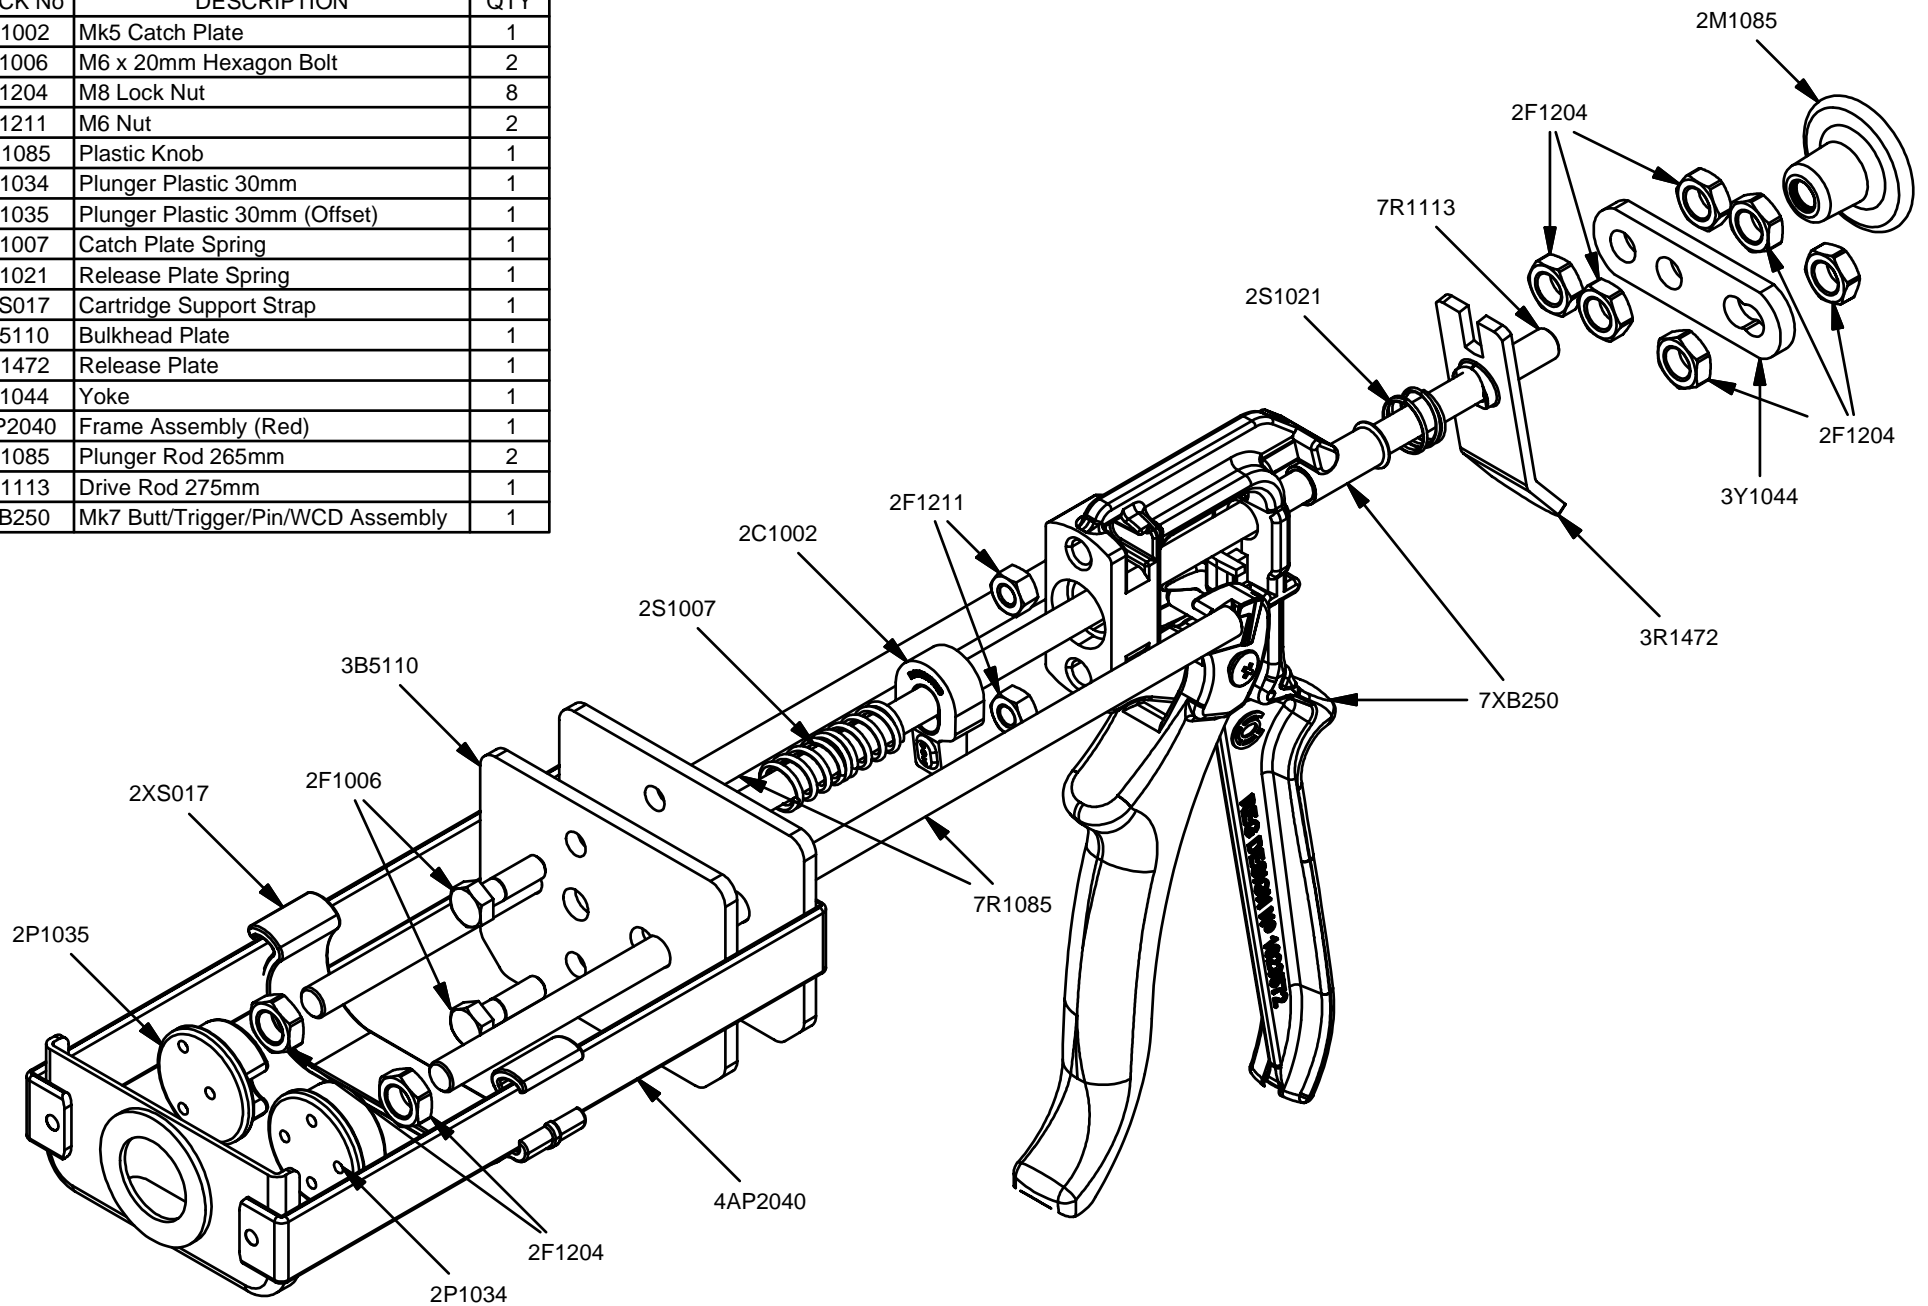

Parts List		
STOCK No	DESCRIPTION	QTY
2C1002	Mk5 Catch Plate	1
2F1006	M6 x 20mm Hexagon Bolt	2
2F1204	M8 Lock Nut	8
2F1211	M6 Nut	2
2M1085	Plastic Knob	1
2P1034	Plunger Plastic 30mm	1
2P1035	Plunger Plastic 30mm (Offset)	1
2S1007	Catch Plate Spring	1
2S1021	Release Plate Spring	1
2XS017	Cartridge Support Strap	1
3B5110	Bulkhead Plate	1
3R1472	Release Plate	1
3Y1044	Yoke	1
4AP2040	Frame Assembly (Red)	1
7R1085	Plunger Rod 265mm	2
7R1113	Drive Rod 275mm	1
7XB250	Mk7 Butt/Trigger/Pin/WCD Assembly	1

RBM 100

www.pccox.co.uk
 sales@pccox.co.uk
 TEL:44(0)1635 264500

REV	DATE
B	11/02/2004

Parts List		
STOCK No	DESCRIPTION	QTY
2C1002	Mk5 Catch Plate	1
2F1006	M6 x 20mm Hexagon Bolt	2
2F1204	M8 Lock Nut	8
2F1211	M6 Nut	2
2M1085	Plastic Knob	1
2P1034	Plunger Plastic 30mm	1
2P1035	Plunger Plastic 30mm (Offset)	1
2S1007	Catch Plate Spring	1
2S1021	Release Plate Spring	1
2XS017	Cartridge Support Strap	1
3B5110	Bulkhead Plate	1
3R1472	Release Plate	1
3Y1044	Yoke	1
4AP2040	Frame Assembly (Red)	1
7R1085	Plunger Rod 265mm	2
7R1113	Drive Rod 275mm	1
7XB250	Mk7 Butt/Trigger/Pin/WCD Assembly	1