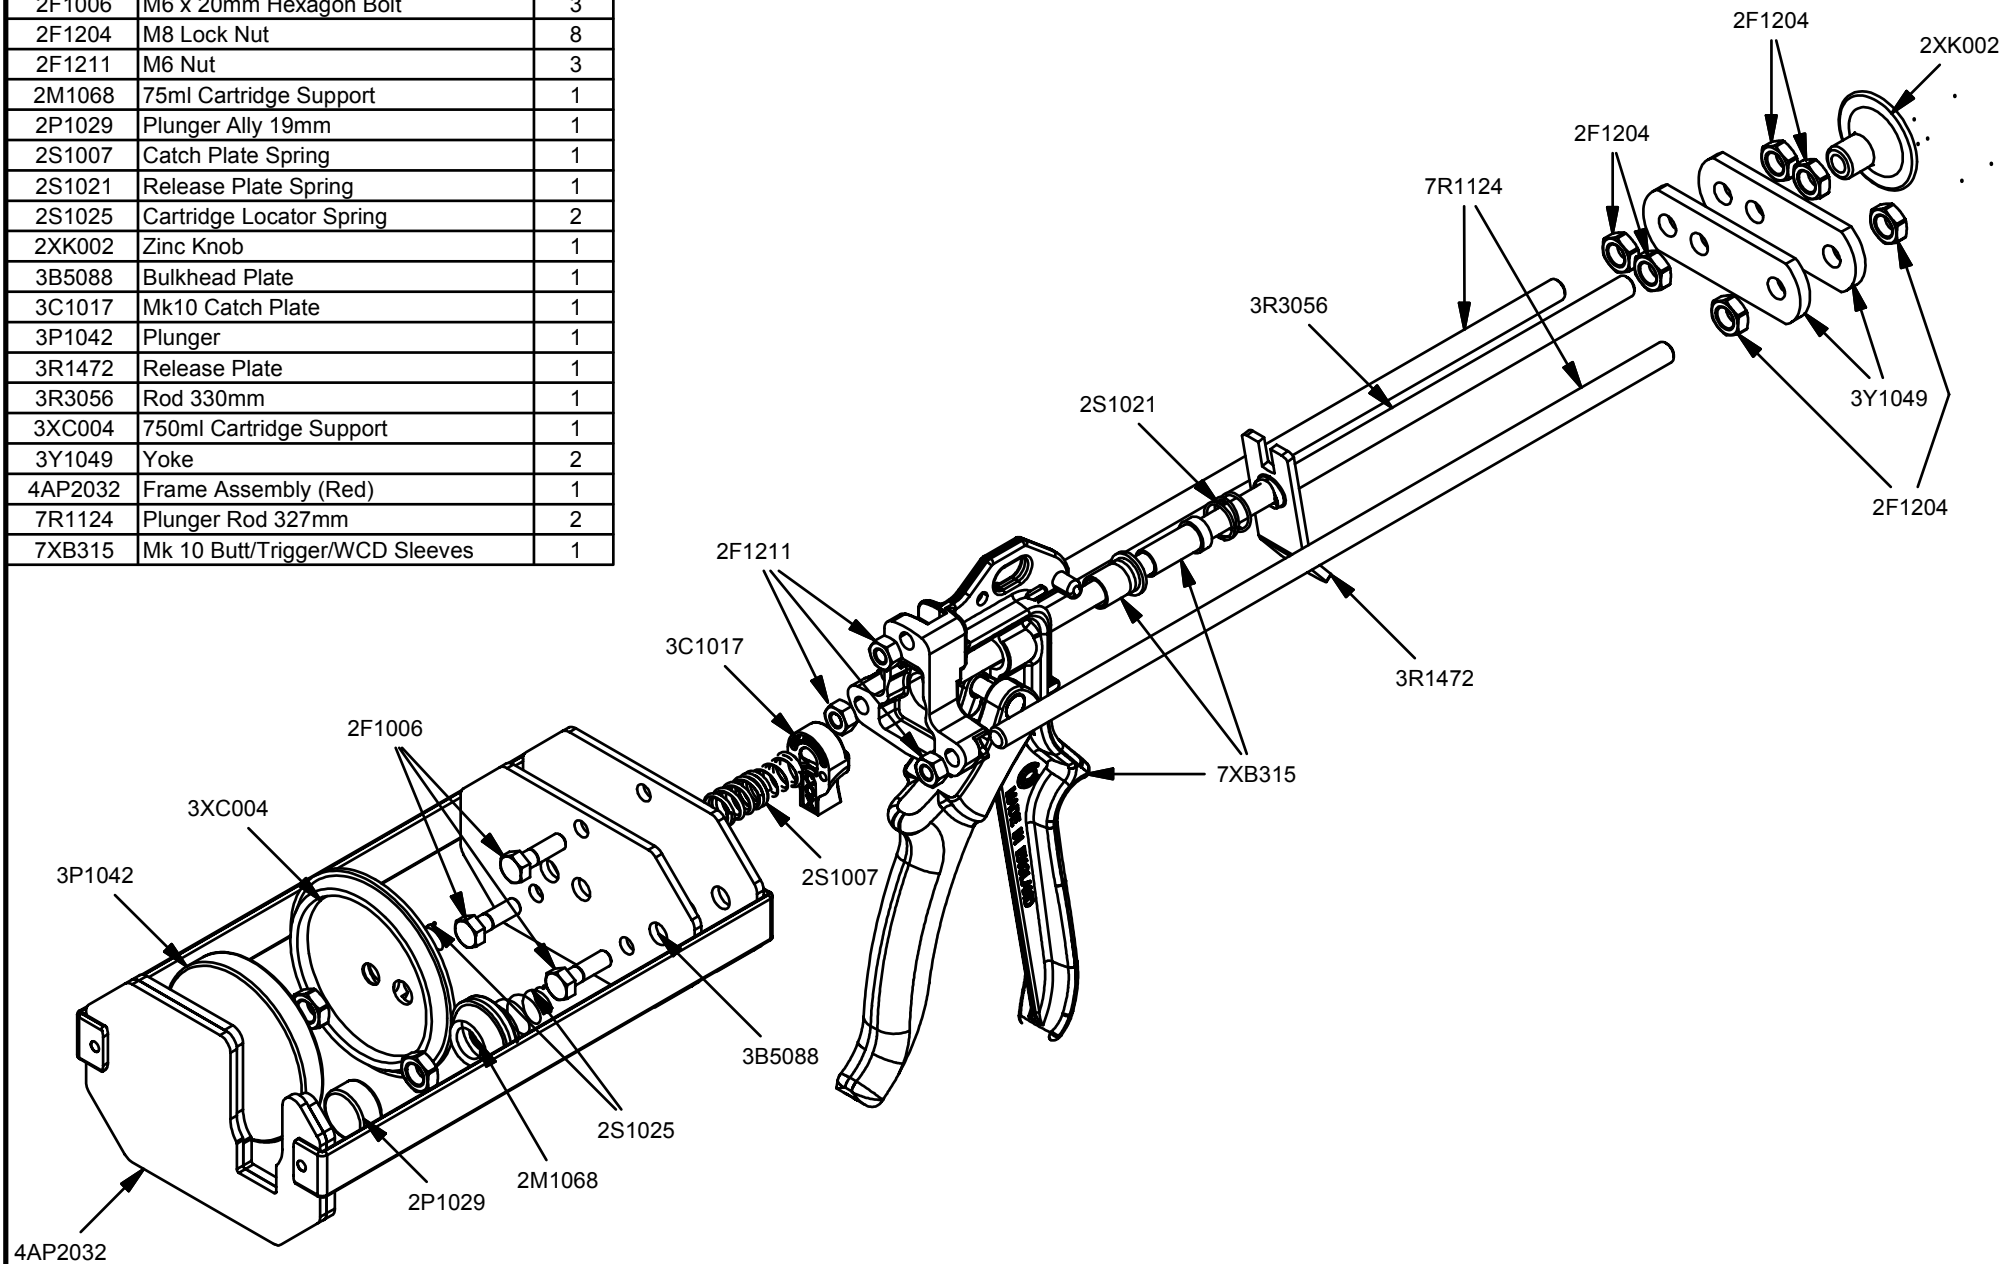

Parts List		
STOCK No	DESCRIPTION	QTY
2F1006	M6 x 20mm Hexagon Bolt	3
2F1204	M8 Lock Nut	8
2F1211	M6 Nut	3
2M1068	75ml Cartridge Support	1
2P1029	Plunger Ally 19mm	1
2S1007	Catch Plate Spring	1
2S1021	Release Plate Spring	1
2S1025	Cartridge Locator Spring	2
2XK002	Zinc Knob	1
3B5088	Bulkhead Plate	1
3C1017	Mk10 Catch Plate	1
3P1042	Plunger	1
3R1472	Release Plate	1
3R3056	Rod 330mm	1
3XC004	750ml Cartridge Support	1
3Y1049	Yoke	2
4AP2032	Frame Assembly (Red)	1
7R1124	Plunger Rod 327mm	2
7XB315	Mk 10 Butt/Trigger/WCD Sleeves	1

PPM 750X

www.pccox.co.uk  
 sales@pccox.co.uk  
 TEL:44(0)1635 264500

REV	DATE
F	15/08/2003

Parts List		
STOCK No	DESCRIPTION	QTY
2F1006	M6 x 20mm Hexagon Bolt	3
2F1204	M8 Lock Nut	8
2F1211	M6 Nut	3
2M1068	75ml Cartridge Support	1
2P1029	Plunger Ally 19mm	1
2S1007	Catch Plate Spring	1
2S1021	Release Plate Spring	1
2S1025	Cartridge Locator Spring	2
2XK002	Zinc Knob	1
3B5088	Bulkhead Plate	1
3C1017	Mk10 Catch Plate	1
3P1042	Plunger	1
3R1472	Release Plate	1
3R3056	Rod 330mm	1
3XC004	750ml Cartridge Support	1
3Y1049	Yoke	2
4AP2032	Frame Assembly (Red)	1
7R1124	Plunger Rod 327mm	2
7XB315	Mk 10 Butt/Trigger/WCD Sleeves	1