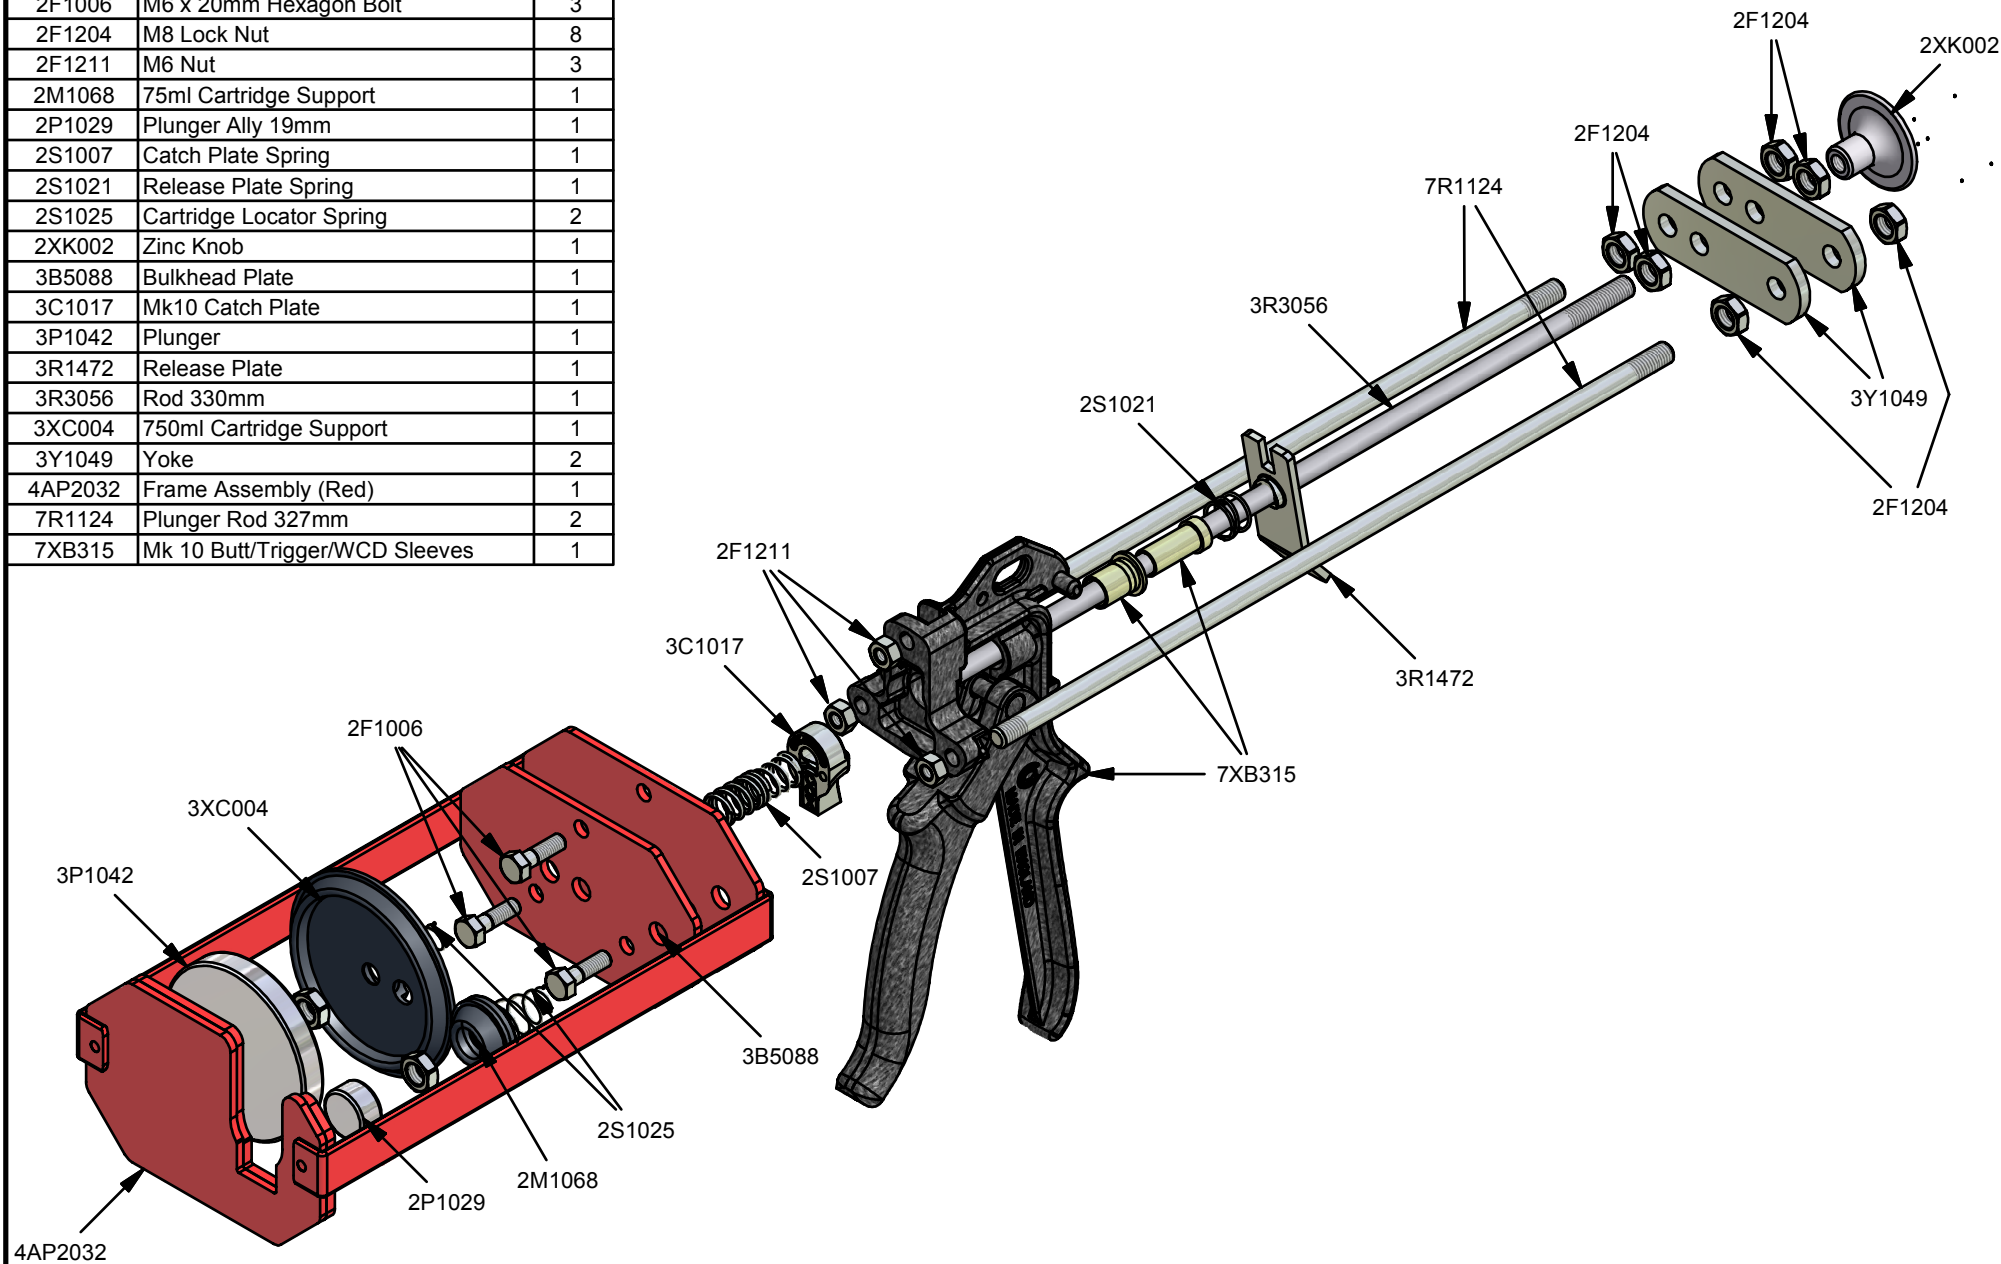

Parts List		
STOCK No	DESCRIPTION	QTY
2F1006	M6 x 20mm Hexagon Bolt	3
2F1204	M8 Lock Nut	8
2F1211	M6 Nut	3
2M1068	75ml Cartridge Support	1
2P1029	Plunger Ally 19mm	1
2S1007	Catch Plate Spring	1
2S1021	Release Plate Spring	1
2S1025	Cartridge Locator Spring	2
2XK002	Zinc Knob	1
3B5088	Bulkhead Plate	1
3C1017	Mk10 Catch Plate	1
3P1042	Plunger	1
3R1472	Release Plate	1
3R3056	Rod 330mm	1
3XC004	750ml Cartridge Support	1
3Y1049	Yoke	2
4AP2032	Frame Assembly (Red)	1
7R1124	Plunger Rod 327mm	2
7XB315	Mk 10 Butt/Trigger/WCD Sleeves	1

PPM 750X

www.pccox.co.uk  
 sales@pccox.co.uk  
 TEL:44(0)1635 264500

REV	DATE
F	15/08/2003

Parts List		
STOCK No	DESCRIPTION	QTY
2F1006	M6 x 20mm Hexagon Bolt	3
2F1204	M8 Lock Nut	8
2F1211	M6 Nut	3
2M1068	75ml Cartridge Support	1
2P1029	Plunger Ally 19mm	1
2S1007	Catch Plate Spring	1
2S1021	Release Plate Spring	1
2S1025	Cartridge Locator Spring	2
2XK002	Zinc Knob	1
3B5088	Bulkhead Plate	1
3C1017	Mk10 Catch Plate	1
3P1042	Plunger	1
3R1472	Release Plate	1
3R3056	Rod 330mm	1
3XC004	750ml Cartridge Support	1
3Y1049	Yoke	2
4AP2032	Frame Assembly (Red)	1
7R1124	Plunger Rod 327mm	2
7XB315	Mk 10 Butt/Trigger/WCD Sleeves	1