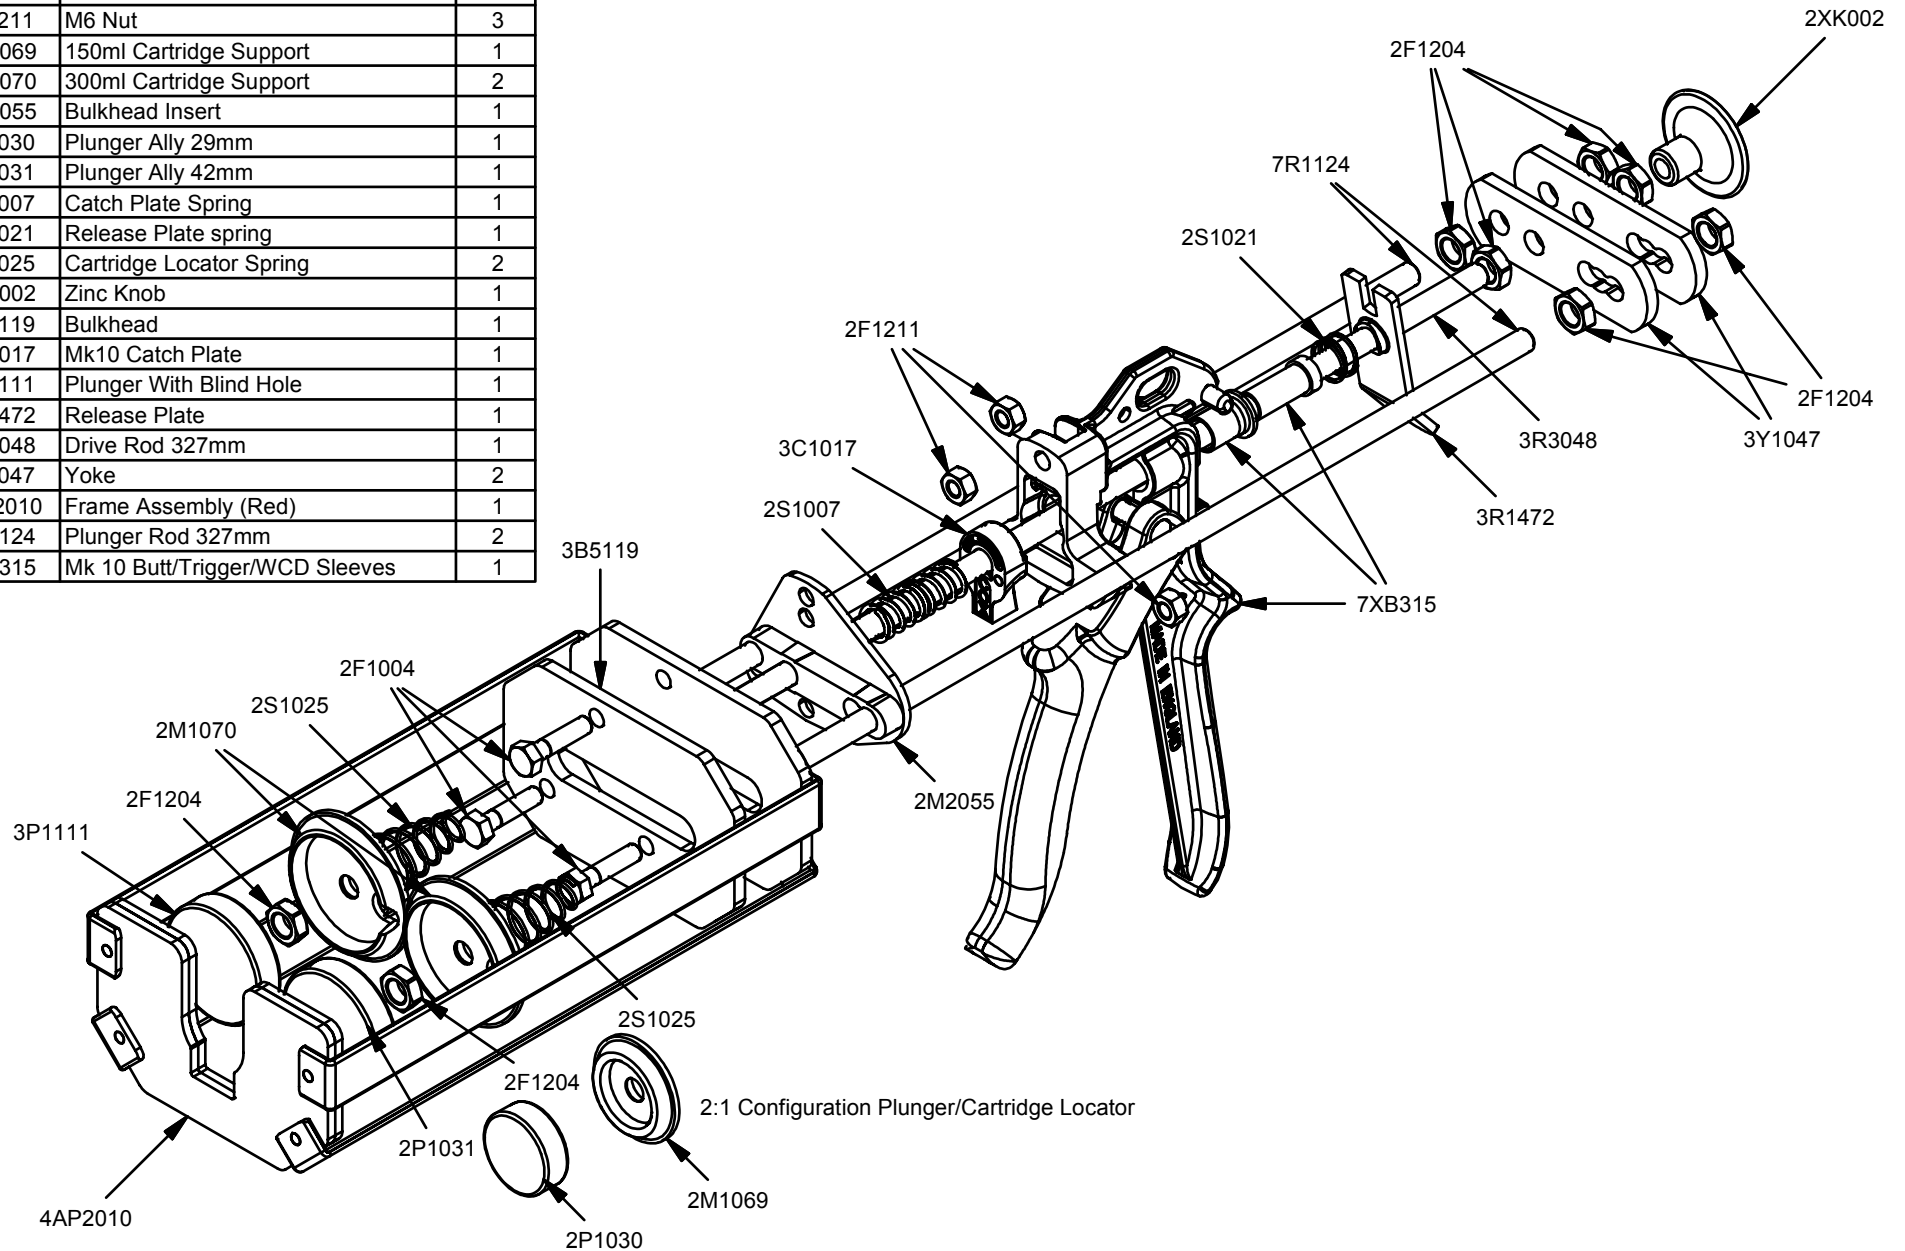

Parts List		
STOCK No	DESCRIPTION	QTY
2F1004	M6 x 25mm Hexagon bolt	3
2F1204	M8 Lock Nut	8
2F1211	M6 Nut	3
2M1069	150ml Cartridge Support	1
2M1070	300ml Cartridge Support	2
2M2055	Bulkhead Insert	1
2P1030	Plunger Ally 29mm	1
2P1031	Plunger Ally 42mm	1
2S1007	Catch Plate Spring	1
2S1021	Release Plate spring	1
2S1025	Cartridge Locator Spring	2
2XK002	Zinc Knob	1
3B5119	Bulkhead	1
3C1017	Mk10 Catch Plate	1
3P1111	Plunger With Blind Hole	1
3R1472	Release Plate	1
3R3048	Drive Rod 327mm	1
3Y1047	Yoke	2
4AP2010	Frame Assembly (Red)	1
7R1124	Plunger Rod 327mm	2
7XB315	Mk 10 Butt/Trigger/WCD Sleeves	1