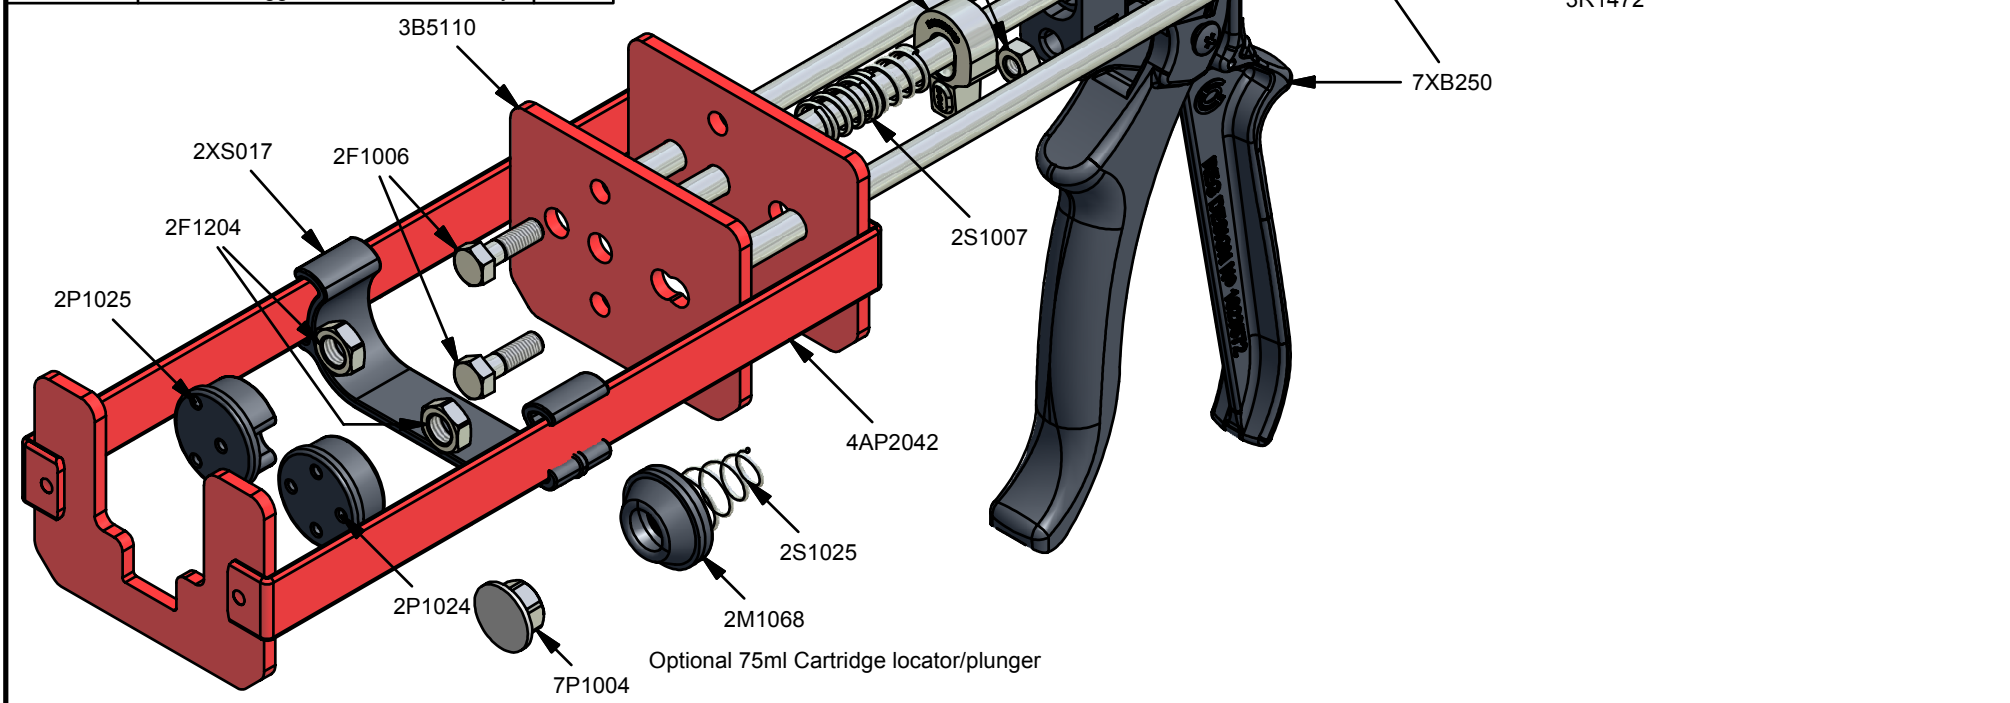

Parts List		
STOCK No	DESCRIPTION	QTY
2C1002	Mk5 Catch Plate	1
2F1006	M6 x 20mm Hexagon Bolt	2
2F1204	M8 Lock Nut	8
2F1211	M6 Nut	2
2M1068	75ml Cartridge Support	1
2M1085	Plastic Knob	1
2P1024	Plunger Plastic 28mm	1
2P1025	Plunger Plastic 28mm (Offset)	1
2S1007	Catch Plate Spring	1
2S1021	Release Plate spring	1
2S1025	Cartridge Locator Spring	1
2XS017	Cartridge Support Strap	1
3B5110	Bulkhead Plate	1
3R1472	Release Plate	1
3Y1044	Yoke	1
4AP2042	Frame Assembly (Red)	1
7P1004	Plunger 19mm	1
7R1158	Plunger Rod 334mm	2
7R1159	Drive Rod 341mm	1
7XB250	Mk7 Butt/Trigger/Pin/WCD Assembly	1

PPM 150

www.pccox.co.uk
 sales@pccox.co.uk
 TEL:44(0)1635 264500

REV	DATE
E	14/08/2003

REV	DATE
E	14/08/2003

Parts List		
STOCK No	DESCRIPTION	QTY
2C1002	Mk5 Catch Plate	1
2F1006	M6 x 20mm Hexagon Bolt	2
2F1204	M8 Lock Nut	8
2F1211	M6 Nut	2
2M1068	75ml Cartridge Support	1
2M1085	Plastic Knob	1
2P1024	Plunger Plastic 28mm	1
2P1025	Plunger Plastic 28mm (Offset)	1
2S1007	Catch Plate Spring	1
2S1021	Release Plate spring	1
2S1025	Cartridge Locator Spring	1
2XS017	Cartridge Support Strap	1
3B5110	Bulkhead Plate	1
3R1472	Release Plate	1
3Y1044	Yoke	1
4AP2042	Frame Assembly (Red)	1
7P1004	Plunger 19mm	1
7R1158	Plunger Rod 334mm	2
7R1159	Drive Rod 341mm	1
7XB250	Mk7 Butt/Trigger/Pin/WCD Assembly	1