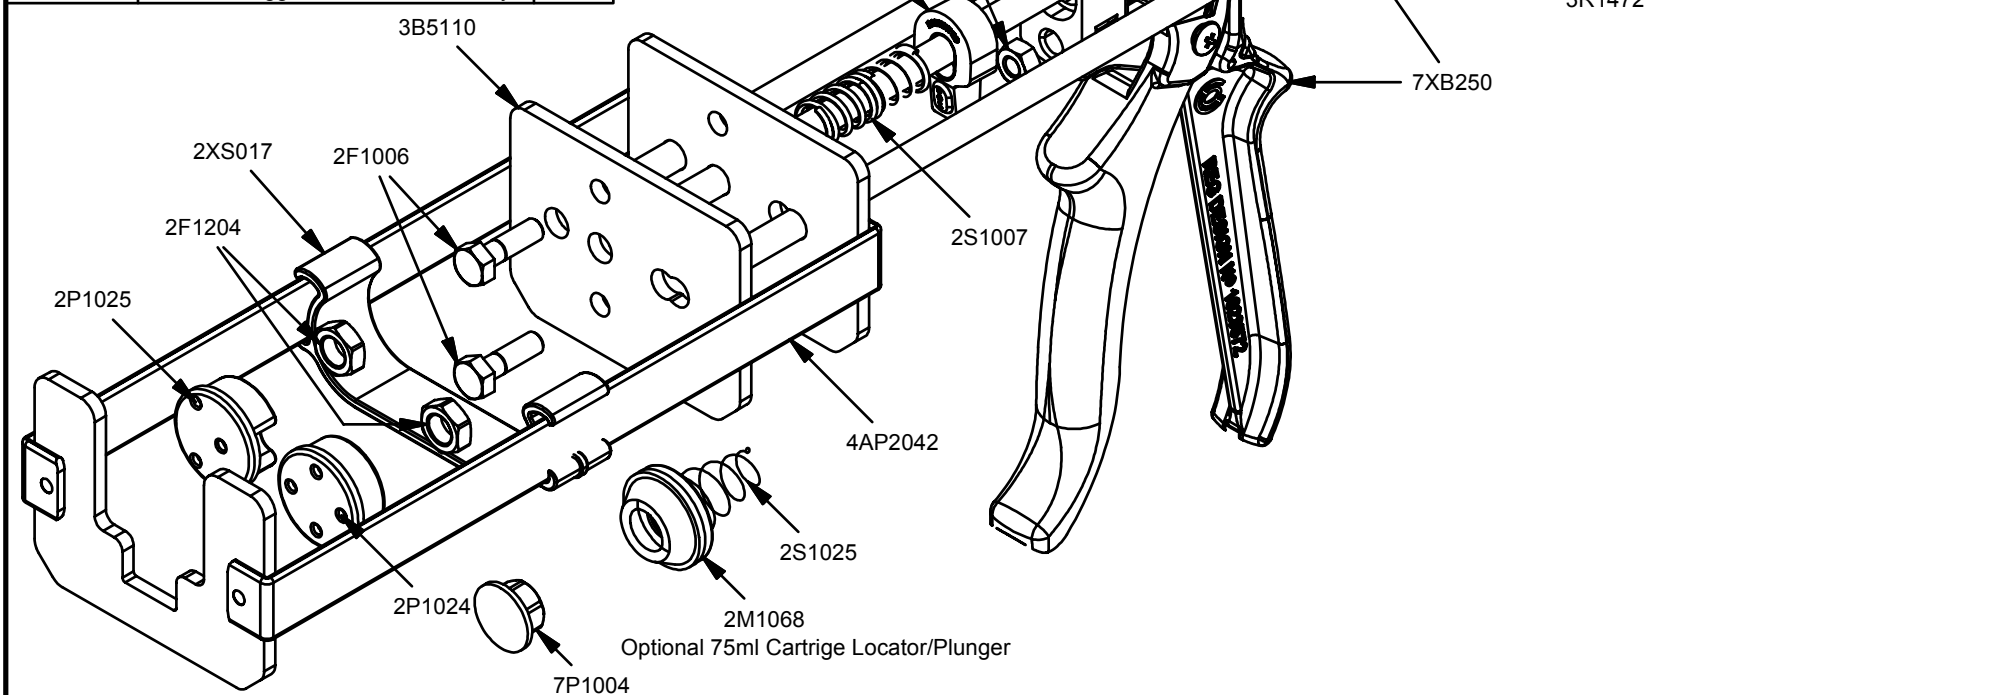

Parts List		
STOCK No	DESCRIPTION	QTY
2C1002	Mk5 Catch Plate	1
2F1006	M6 x 20mm Hexagon Bolt	2
2F1204	M8 Lock Nut	8
2F1211	M6 Nut	2
2M1068	75ml Cartridge Support	1
2M1085	Plastic Knob	1
2P1024	Plunger Plastic 28mm	1
2P1025	Plunger Plastic 28mm (Offset)	1
2S1007	Catch Plate Spring	1
2S1021	Release Plate spring	1
2S1025	Cartridge Locator Spring	1
2XS017	Cartridge Support Strap	1
3B5110	Bulkhead Plate	1
3R1472	Release Plate	1
3Y1044	Yoke	1
4AP2042	Frame Assembly (Red)	1
7P1004	Plunger 19mm	1
7R1158	Plunger Rod 334mm	2
7R1159	Drive Rod 341mm	1
7XB250	Mk7 Butt/Trigger/Pin/WCD Assembly	1

PPM 150

www.pccox.co.uk
 sales@pccox.co.uk
 TEL:44(0)1635 264500

REV	DATE
E	14/08/2003

REV	DATE
E	14/08/2003

Parts List		
STOCK No	DESCRIPTION	QTY
2C1002	Mk5 Catch Plate	1
2F1006	M6 x 20mm Hexagon Bolt	2
2F1204	M8 Lock Nut	8
2F1211	M6 Nut	2
2M1068	75ml Cartridge Support	1
2M1085	Plastic Knob	1
2P1024	Plunger Plastic 28mm	1
2P1025	Plunger Plastic 28mm (Offset)	1
2S1007	Catch Plate Spring	1
2S1021	Release Plate spring	1
2S1025	Cartridge Locator Spring	1
2XS017	Cartridge Support Strap	1
3B5110	Bulkhead Plate	1
3R1472	Release Plate	1
3Y1044	Yoke	1
4AP2042	Frame Assembly (Red)	1
7P1004	Plunger 19mm	1
7R1158	Plunger Rod 334mm	2
7R1159	Drive Rod 341mm	1
7XB250	Mk7 Butt/Trigger/Pin/WCD Assembly	1