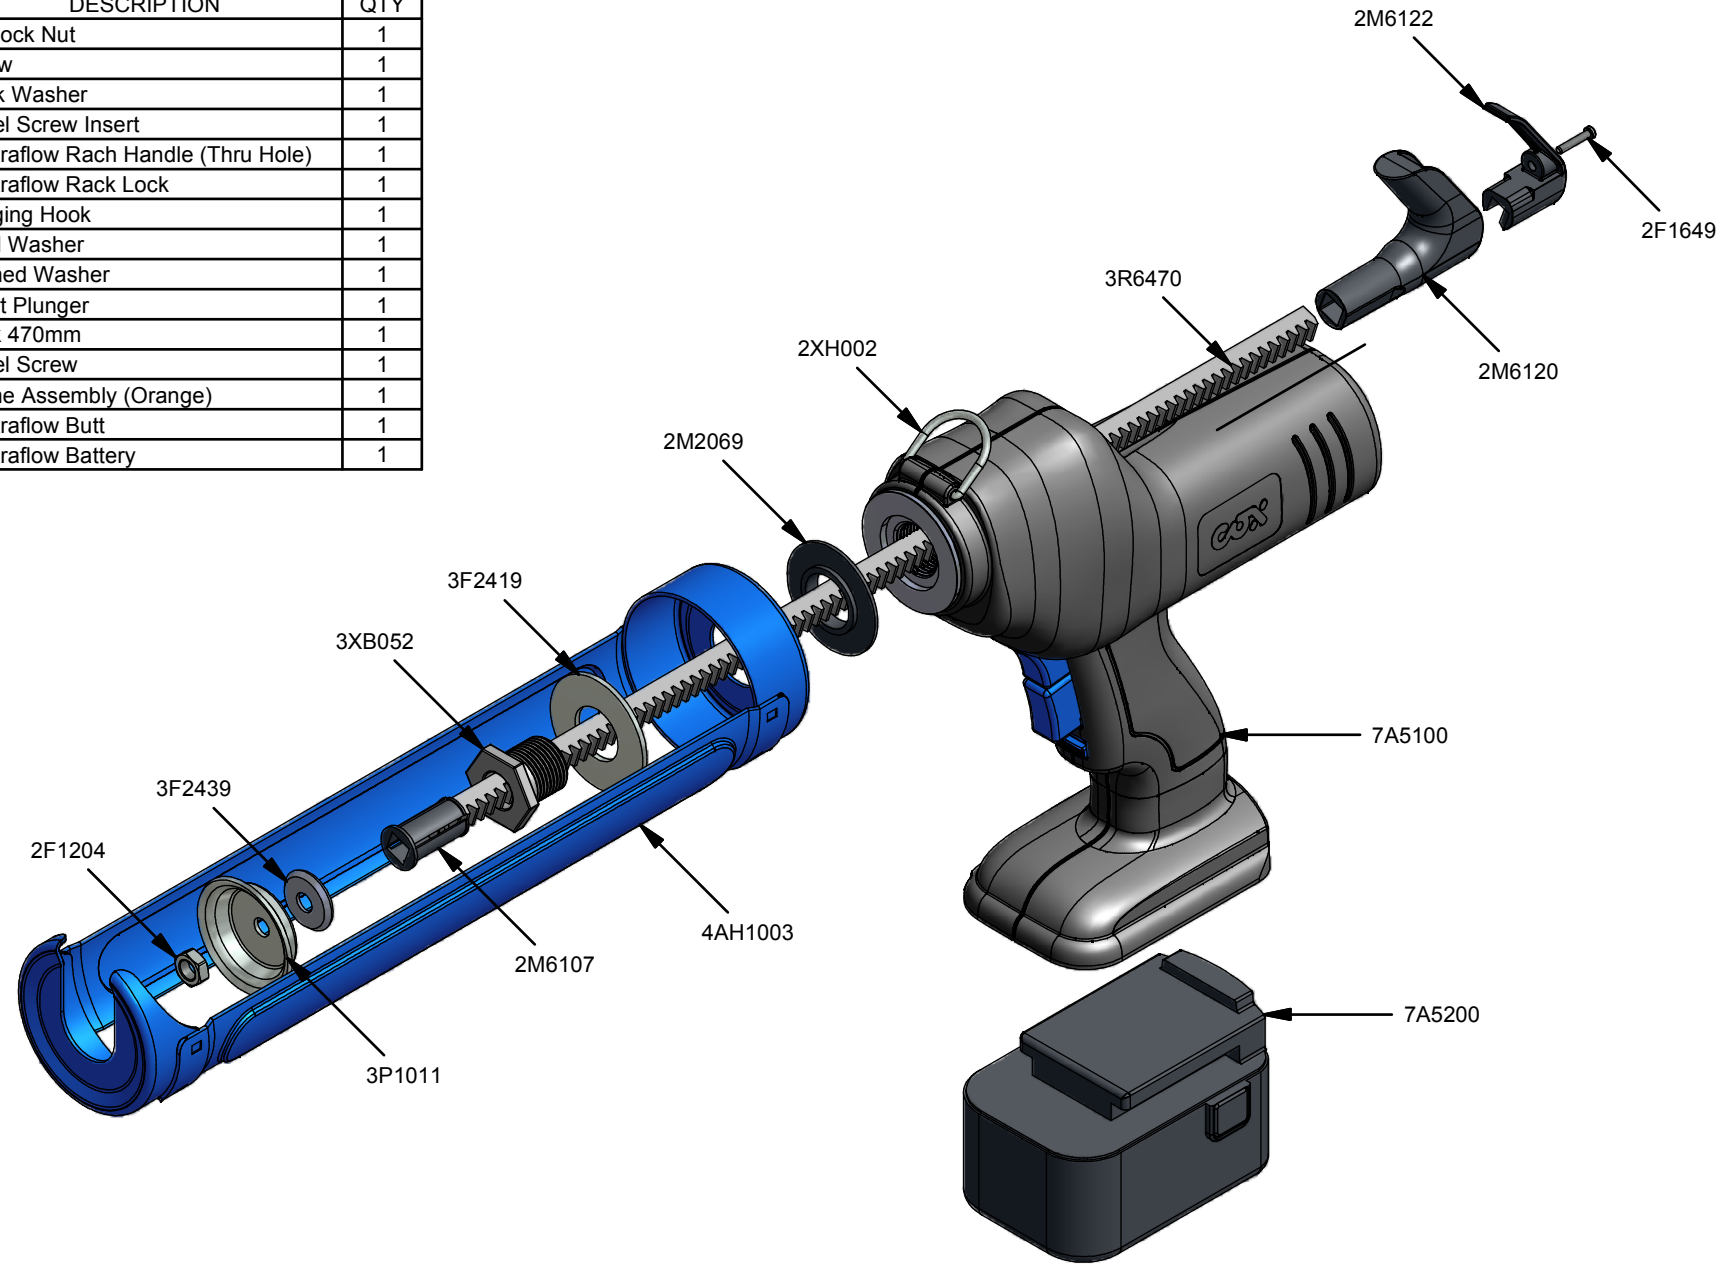

Parts List		
STOCK No	DESCRIPTION	QTY
2F1204	M8 Lock Nut	1
2F1649	Screw	1
2M2069	Black Washer	1
2M6107	Barrel Screw Insert	1
2M6120	Electraflow Rach Handle (Thru Hole)	1
2M6122	Electraflow Rack Lock	1
2XH002	Hanging Hook	1
3F2419	Steel Washer	1
3F2439	Formed Washer	1
3P1011	Quart Plunger	1
3R6470	Rack 470mm	1
3XB052	Barrel Screw	1
4AH1003	Frame Assembly (Orange)	1
7A5100	Electraflow Butt	1
7A5200	Electraflow Battery	1

82029 29oz Cartridge Applicator

www.cox-applicators.com
 sales@cox-applicators.com
 800-822-8114

REV	DATE
D	06/07/2012

Parts List		
STOCK No	DESCRIPTION	QTY
2F1204	M8 Lock Nut	1
2F1649	Screw	1
2M2069	Black Washer	1
2M6107	Barrel Screw Insert	1
2M6120	Electraflow Rach Handle (Thru Hole)	1
2M6122	Electraflow Rack Lock	1
2XH002	Hanging Hook	1
3F2419	Steel Washer	1
3F2439	Formed Washer	1
3P1011	Quart Plunger	1
3R6470	Rack 470mm	1
3XB052	Barrel Screw	1
4AH1003	Frame Assembly (Orange)	1
7A5100	Electraflow Butt	1
7A5200	Electraflow Battery	1