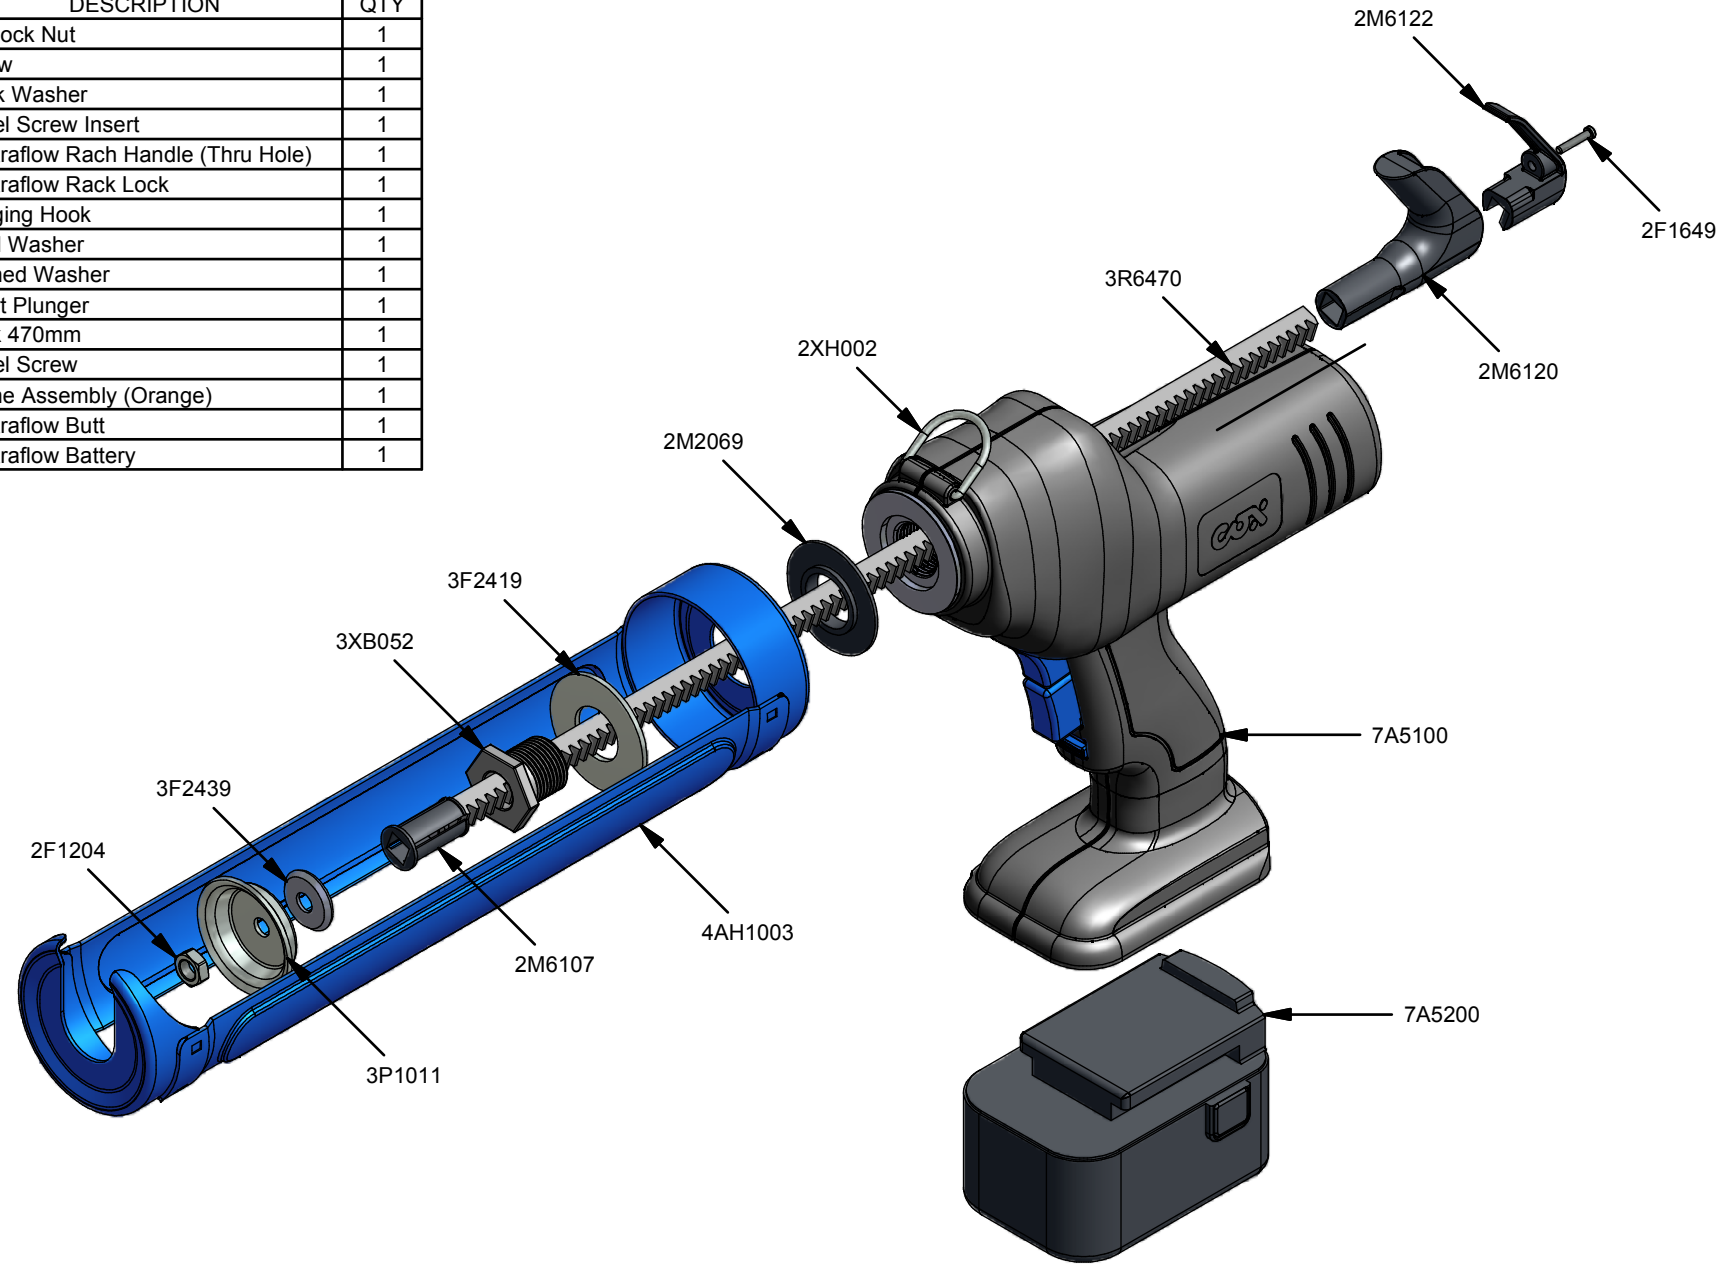

Parts List		
STOCK No	DESCRIPTION	QTY
2F1204	M8 Lock Nut	1
2F1649	Screw	1
2M2069	Black Washer	1
2M6107	Barrel Screw Insert	1
2M6120	Electraflow Rach Handle (Thru Hole)	1
2M6122	Electraflow Rack Lock	1
2XH002	Hanging Hook	1
3F2419	Steel Washer	1
3F2439	Formed Washer	1
3P1011	Quart Plunger	1
3R6470	Rack 470mm	1
3XB052	Barrel Screw	1
4AH1003	Frame Assembly (Orange)	1
7A5100	Electraflow Butt	1
7A5200	Electraflow Battery	1

82029 29oz Cartridge Applicator

www.cox-applicators.com
 sales@cox-applicators.com
 800-822-8114

REV	DATE
D	06/07/2012

Parts List		
STOCK No	DESCRIPTION	QTY
2F1204	M8 Lock Nut	1
2F1649	Screw	1
2M2069	Black Washer	1
2M6107	Barrel Screw Insert	1
2M6120	Electraflow Rach Handle (Thru Hole)	1
2M6122	Electraflow Rack Lock	1
2XH002	Hanging Hook	1
3F2419	Steel Washer	1
3F2439	Formed Washer	1
3P1011	Quart Plunger	1
3R6470	Rack 470mm	1
3XB052	Barrel Screw	1
4AH1003	Frame Assembly (Orange)	1
7A5100	Electraflow Butt	1
7A5200	Electraflow Battery	1