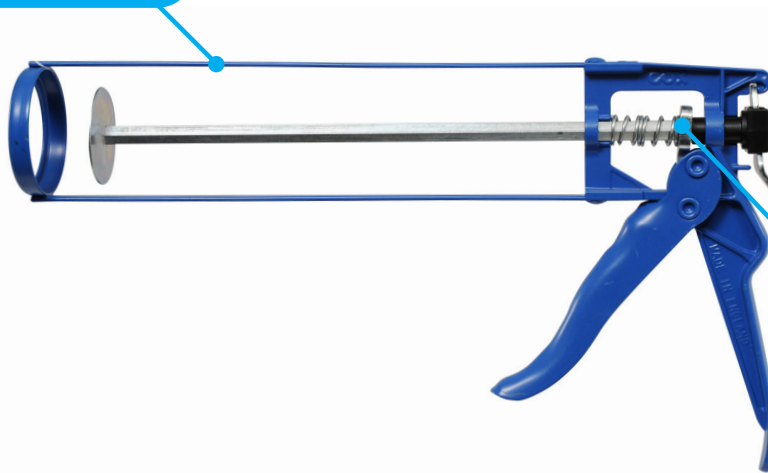

## HD 310ml

A single component manual bead applicator for cartridges

Strong \ rigid metal frame for easier use at maximum load, compared to plastic versions.

Curved rod end (ladder hook) for convenient storage.

Built-in pressure relief device (PRD) to stop material flow when trigger is released.

### PRODUCT FEATURES:

- Strong \ rigid metal frame for easier use at maximum load, compared to plastic versions.
- Tough epoxy coated paint finish which is hard wearing and offers scratch resistant tool surfaces.
- Robust catchplate design to maintain a high level of material output, for the working life of the tool.
- Plated metal components which improve corrosion resistance.
- Built-in pressure relief device (PRD) to stop material flow when trigger is released.
- Wear compensation sleeve that protects the catch plate contact area, to reduce long term rod wear.
- Curved rod end (ladder hook) for convenient storage.
- Excellent value for money.

# Easiflow™ HD 310ml

A single component manual bead applicator for cartridges