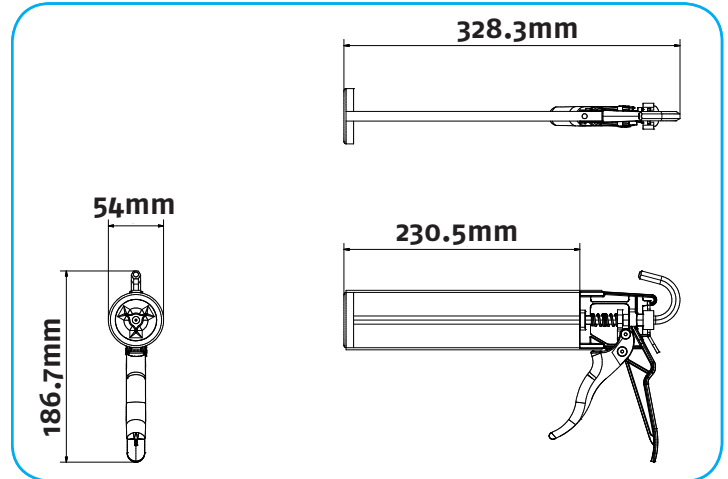

The original

TECHNICAL DATASHEET

Easiflow™ HD 310ml

A single component manual bead applicator for cartridges

APPLICATIONS:

- For low viscosity
- Cartridge: 1-component
- Cartridge volumes: 310ml

SPECIFICATIONS:

- Mechanical Advantage (ratio): 7:1
- Barrel Length: 230.5mm
- Max Force (Plunger): 1.2kN
- Tool Weight: 0.51 kg
- Tool Material: Epoxy coated steel, epoxy coated steel cradle
- Certificates: ISO 9001:2008, REACH
- Packaging Options: single or 10/12/25 per box

WEB LINKS:

- Images
  www.pccox.co.uk/en/easiflow
- Academy video
  www.pccox.co.uk/en/cox-academy
- Spare parts diagram
  www.pccox.co.uk/en/exploded-diagrams

OTHER MODELS AVAILABLE:

- Easiflow LD
- Easiflow LD Lite
- Easiflow HD Lite