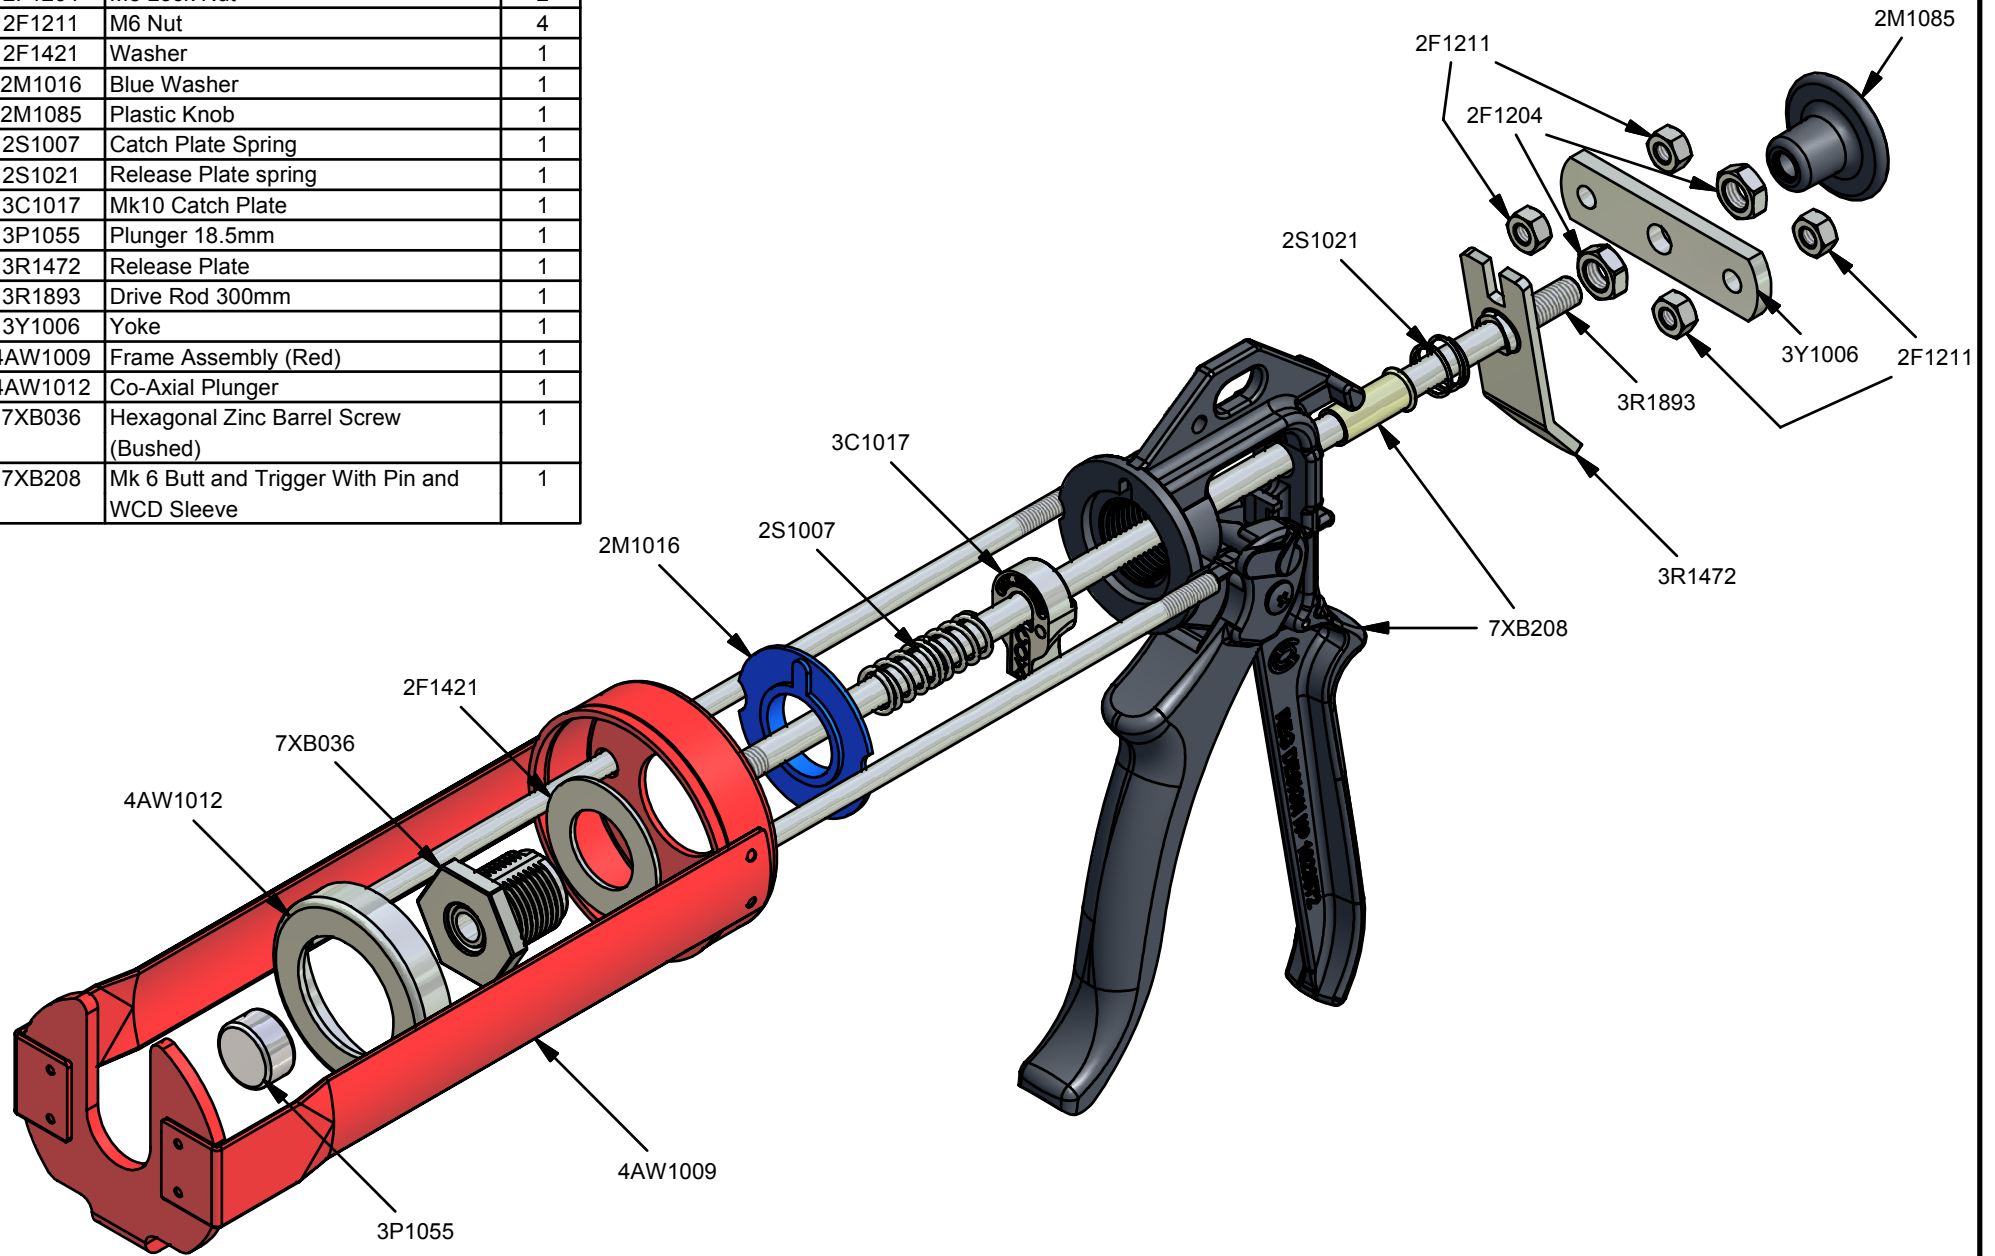

Parts List		
STOCK No	DESCRIPTION	QTY
2F1204	M8 Lock Nut	2
2F1211	M6 Nut	4
2F1421	Washer	1
2M1016	Blue Washer	1
2M1085	Plastic Knob	1
2S1007	Catch Plate Spring	1
2S1021	Release Plate spring	1
3C1017	Mk10 Catch Plate	1
3P1055	Plunger 18.5mm	1
3R1472	Release Plate	1
3R1893	Drive Rod 300mm	1
3Y1006	Yoke	1
4AW1009	Frame Assembly (Red)	1
4AW1012	Co-Axial Plunger	1
7XB036	Hexagonal Zinc Barrel Screw (Bushed)	1
7XB208	Mk 6 Butt and Trigger With Pin and WCD Sleeve	1

CCM 380(3.5 & 5)

www.pccox.co.uk
 sales@pccox.co.uk
 TEL:44(0)1635 264500

REV

DATE

D

13/08/2003

Parts List		
STOCK No	DESCRIPTION	QTY
2F1204	M8 Lock Nut	2
2F1211	M6 Nut	4
2F1421	Washer	1
2M1016	Blue Washer	1
2M1085	Plastic Knob	1
2S1007	Catch Plate Spring	1
2S1021	Release Plate spring	1
3C1017	Mk10 Catch Plate	1
3P1055	Plunger 18.5mm	1
3R1472	Release Plate	1
3R1893	Drive Rod 300mm	1
3Y1006	Yoke	1
4AW1009	Frame Assembly (Red)	1
4AW1012	Co-Axial Plunger	1
7XB036	Hexagonal Zinc Barrel Screw (Bushed)	1
7XB208	Mk 6 Butt and Trigger With Pin and WCD Sleeve	1