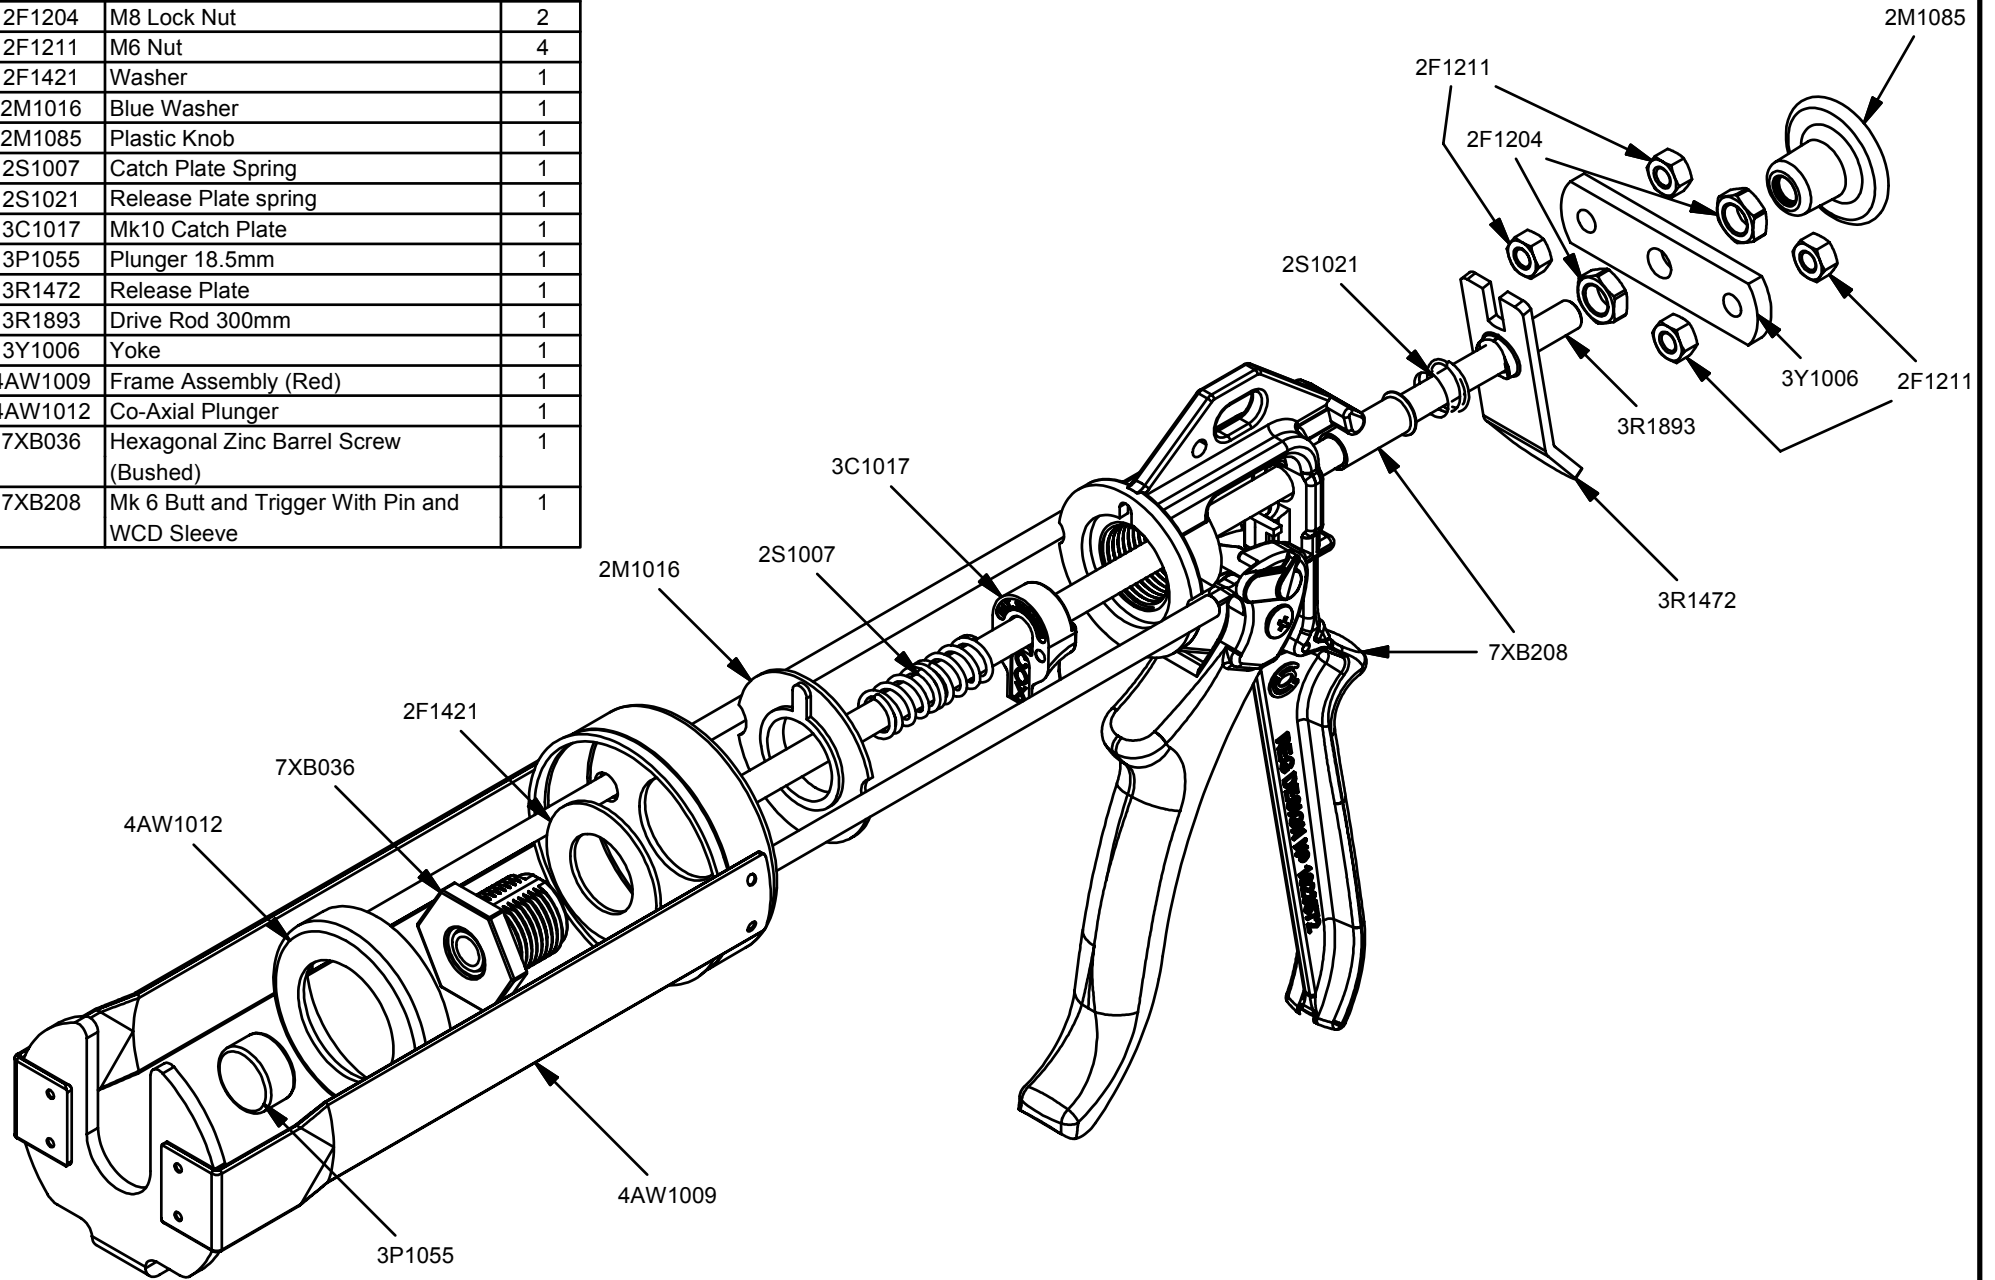

Parts List		
STOCK No	DESCRIPTION	QTY
2F1204	M8 Lock Nut	2
2F1211	M6 Nut	4
2F1421	Washer	1
2M1016	Blue Washer	1
2M1085	Plastic Knob	1
2S1007	Catch Plate Spring	1
2S1021	Release Plate spring	1
3C1017	Mk10 Catch Plate	1
3P1055	Plunger 18.5mm	1
3R1472	Release Plate	1
3R1893	Drive Rod 300mm	1
3Y1006	Yoke	1
4AW1009	Frame Assembly (Red)	1
4AW1012	Co-Axial Plunger	1
7XB036	Hexagonal Zinc Barrel Screw (Bushed)	1
7XB208	Mk 6 Butt and Trigger With Pin and WCD Sleeve	1

CCM 380(3.5 & 5)

www.pccox.co.uk
 sales@pccox.co.uk
 TEL:44(0)1635 264500

REV

DATE

D

13/08/2003

Parts List		
STOCK No	DESCRIPTION	QTY
2F1204	M8 Lock Nut	2
2F1211	M6 Nut	4
2F1421	Washer	1
2M1016	Blue Washer	1
2M1085	Plastic Knob	1
2S1007	Catch Plate Spring	1
2S1021	Release Plate spring	1
3C1017	Mk10 Catch Plate	1
3P1055	Plunger 18.5mm	1
3R1472	Release Plate	1
3R1893	Drive Rod 300mm	1
3Y1006	Yoke	1
4AW1009	Frame Assembly (Red)	1
4AW1012	Co-Axial Plunger	1
7XB036	Hexagonal Zinc Barrel Screw (Bushed)	1
7XB208	Mk 6 Butt and Trigger With Pin and WCD Sleeve	1