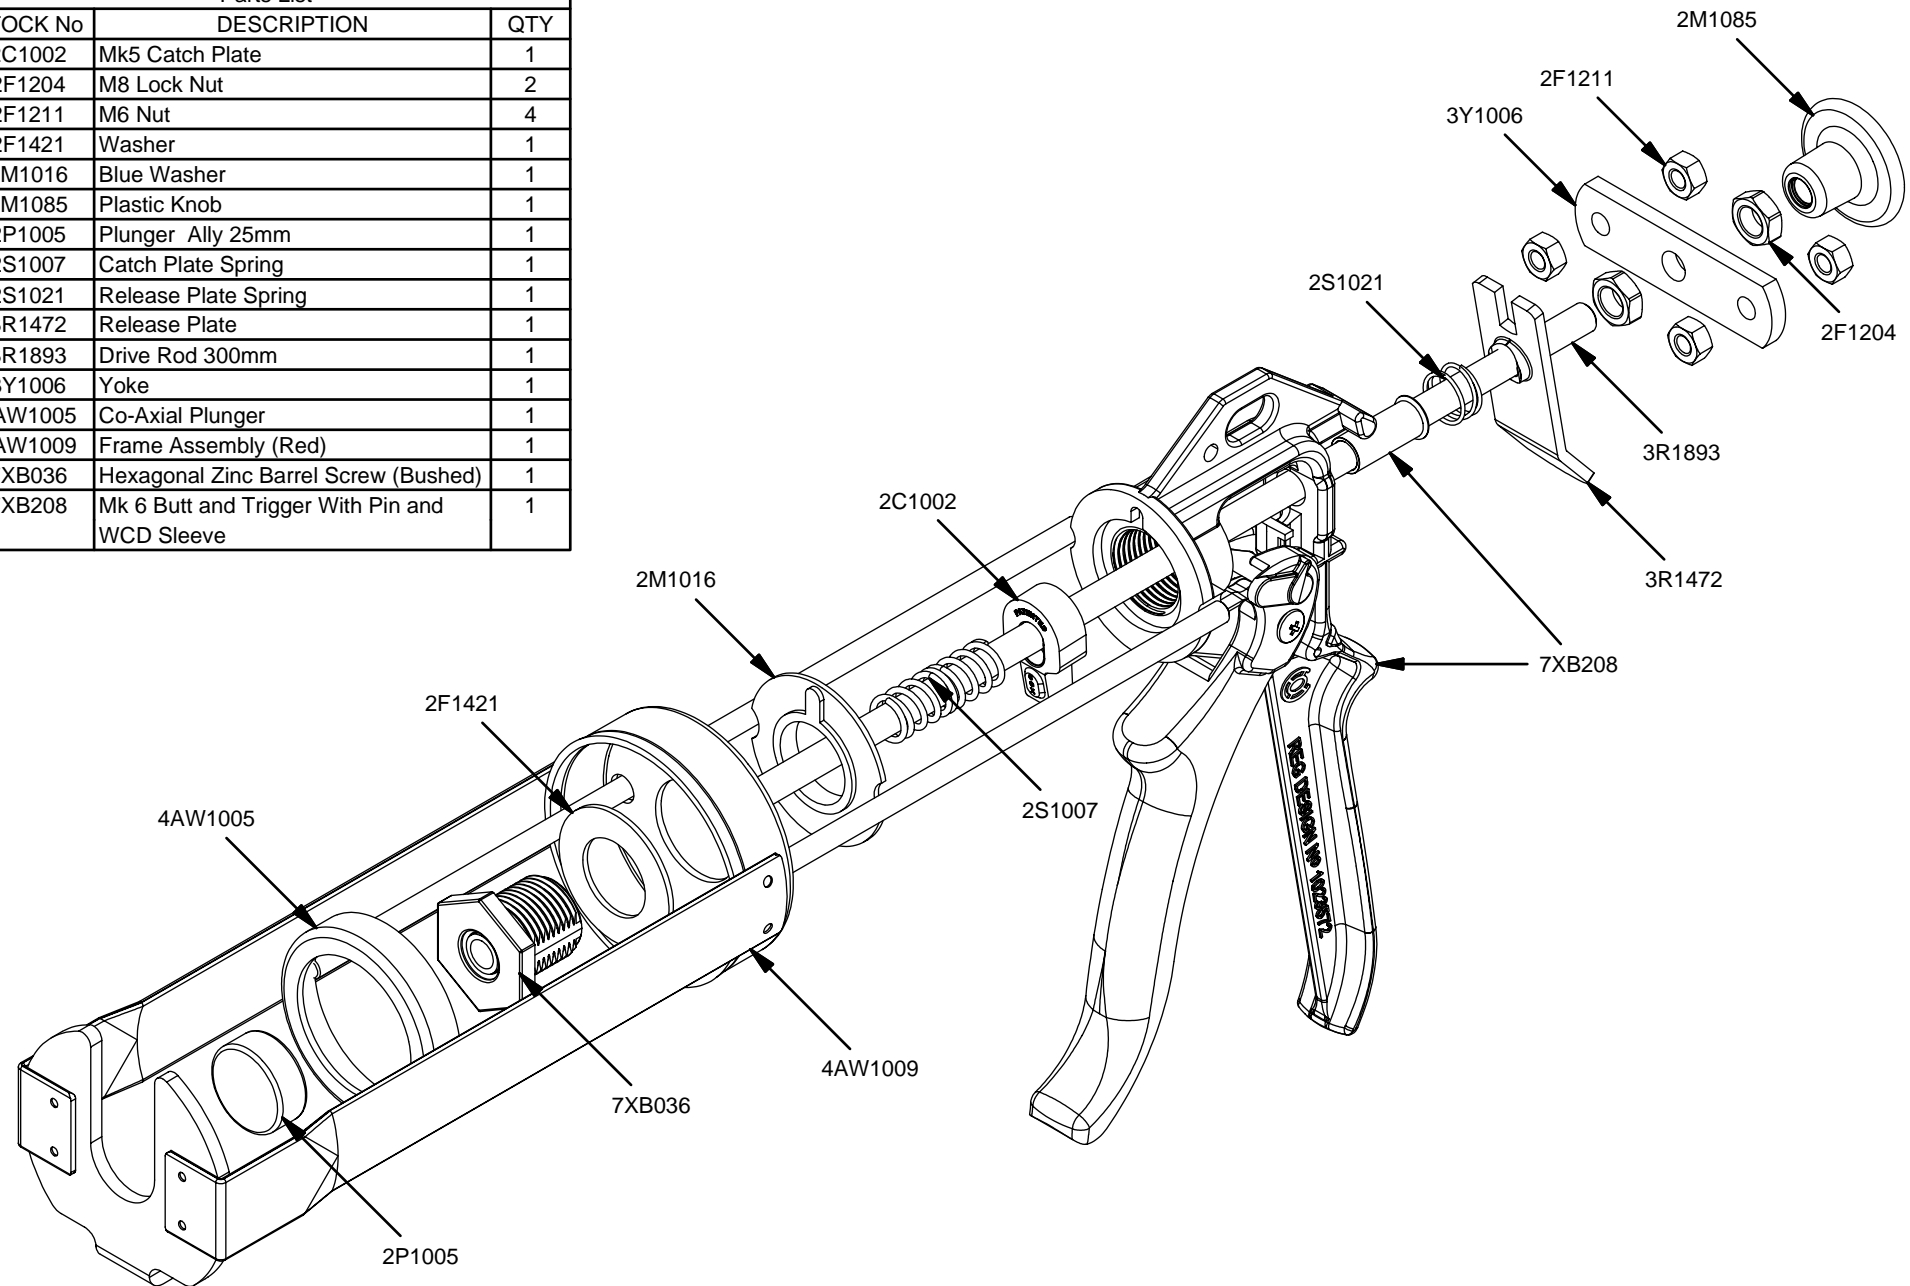

Parts List		
STOCK No	DESCRIPTION	QTY
2C1002	Mk5 Catch Plate	1
2F1204	M8 Lock Nut	2
2F1211	M6 Nut	4
2F1421	Washer	1
2M1016	Blue Washer	1
2M1085	Plastic Knob	1
2P1005	Plunger Ally 25mm	1
2S1007	Catch Plate Spring	1
2S1021	Release Plate Spring	1
3R1472	Release Plate	1
3R1893	Drive Rod 300mm	1
3Y1006	Yoke	1
4AW1005	Co-Axial Plunger	1
4AW1009	Frame Assembly (Red)	1
7XB036	Hexagonal Zinc Barrel Screw (Bushed)	1
7XB208	Mk 6 Butt and Trigger With Pin and WCD Sleeve	1

CCM 380 (2)

www.pccox.co.uk  
 sales@pccox.co.uk  
 TEL:44(0)1635 264500

REV  
 E

DATE  
 10/10/2006

Parts List		
STOCK No	DESCRIPTION	QTY
2C1002	Mk5 Catch Plate	1
2F1204	M8 Lock Nut	2
2F1211	M6 Nut	4
2F1421	Washer	1
2M1016	Blue Washer	1
2M1085	Plastic Knob	1
2P1005	Plunger Ally 25mm	1
2S1007	Catch Plate Spring	1
2S1021	Release Plate Spring	1
3R1472	Release Plate	1
3R1893	Drive Rod 300mm	1
3Y1006	Yoke	1
4AW1005	Co-Axial Plunger	1
4AW1009	Frame Assembly (Red)	1
7XB036	Hexagonal Zinc Barrel Screw (Bushed)	1
7XB208	Mk 6 Butt and Trigger With Pin and WCD Sleeve	1