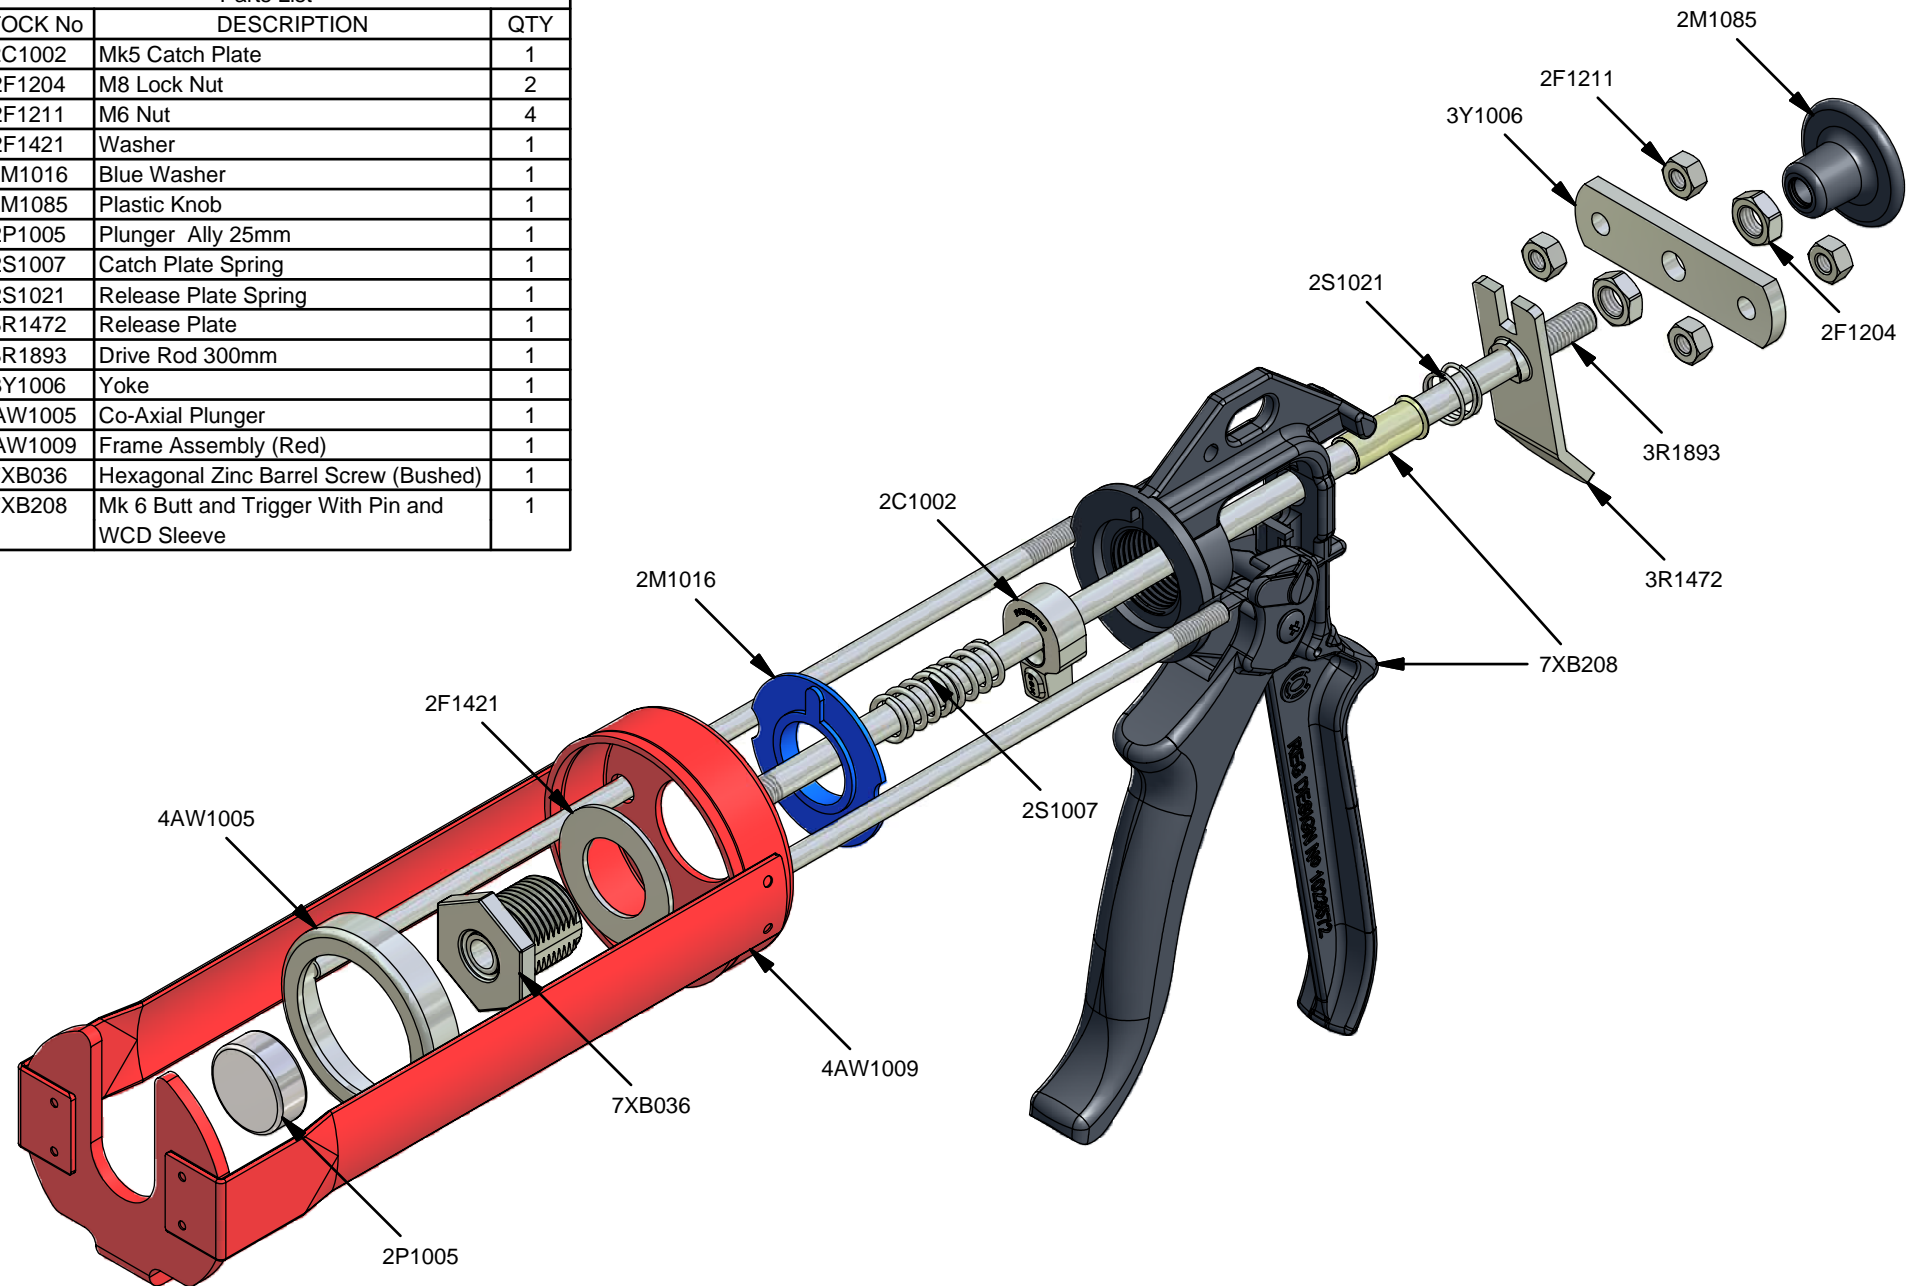

Parts List		
STOCK No	DESCRIPTION	QTY
2C1002	Mk5 Catch Plate	1
2F1204	M8 Lock Nut	2
2F1211	M6 Nut	4
2F1421	Washer	1
2M1016	Blue Washer	1
2M1085	Plastic Knob	1
2P1005	Plunger Ally 25mm	1
2S1007	Catch Plate Spring	1
2S1021	Release Plate Spring	1
3R1472	Release Plate	1
3R1893	Drive Rod 300mm	1
3Y1006	Yoke	1
4AW1005	Co-Axial Plunger	1
4AW1009	Frame Assembly (Red)	1
7XB036	Hexagonal Zinc Barrel Screw (Bushed)	1
7XB208	Mk 6 Butt and Trigger With Pin and WCD Sleeve	1

CCM 380 (2)

www.pccox.co.uk  
 sales@pccox.co.uk  
 TEL:44(0)1635 264500

REV  
 E

DATE  
 10/10/2006

Parts List		
STOCK No	DESCRIPTION	QTY
2C1002	Mk5 Catch Plate	1
2F1204	M8 Lock Nut	2
2F1211	M6 Nut	4
2F1421	Washer	1
2M1016	Blue Washer	1
2M1085	Plastic Knob	1
2P1005	Plunger Ally 25mm	1
2S1007	Catch Plate Spring	1
2S1021	Release Plate Spring	1
3R1472	Release Plate	1
3R1893	Drive Rod 300mm	1
3Y1006	Yoke	1
4AW1005	Co-Axial Plunger	1
4AW1009	Frame Assembly (Red)	1
7XB036	Hexagonal Zinc Barrel Screw (Bushed)	1
7XB208	Mk 6 Butt and Trigger With Pin and WCD Sleeve	1