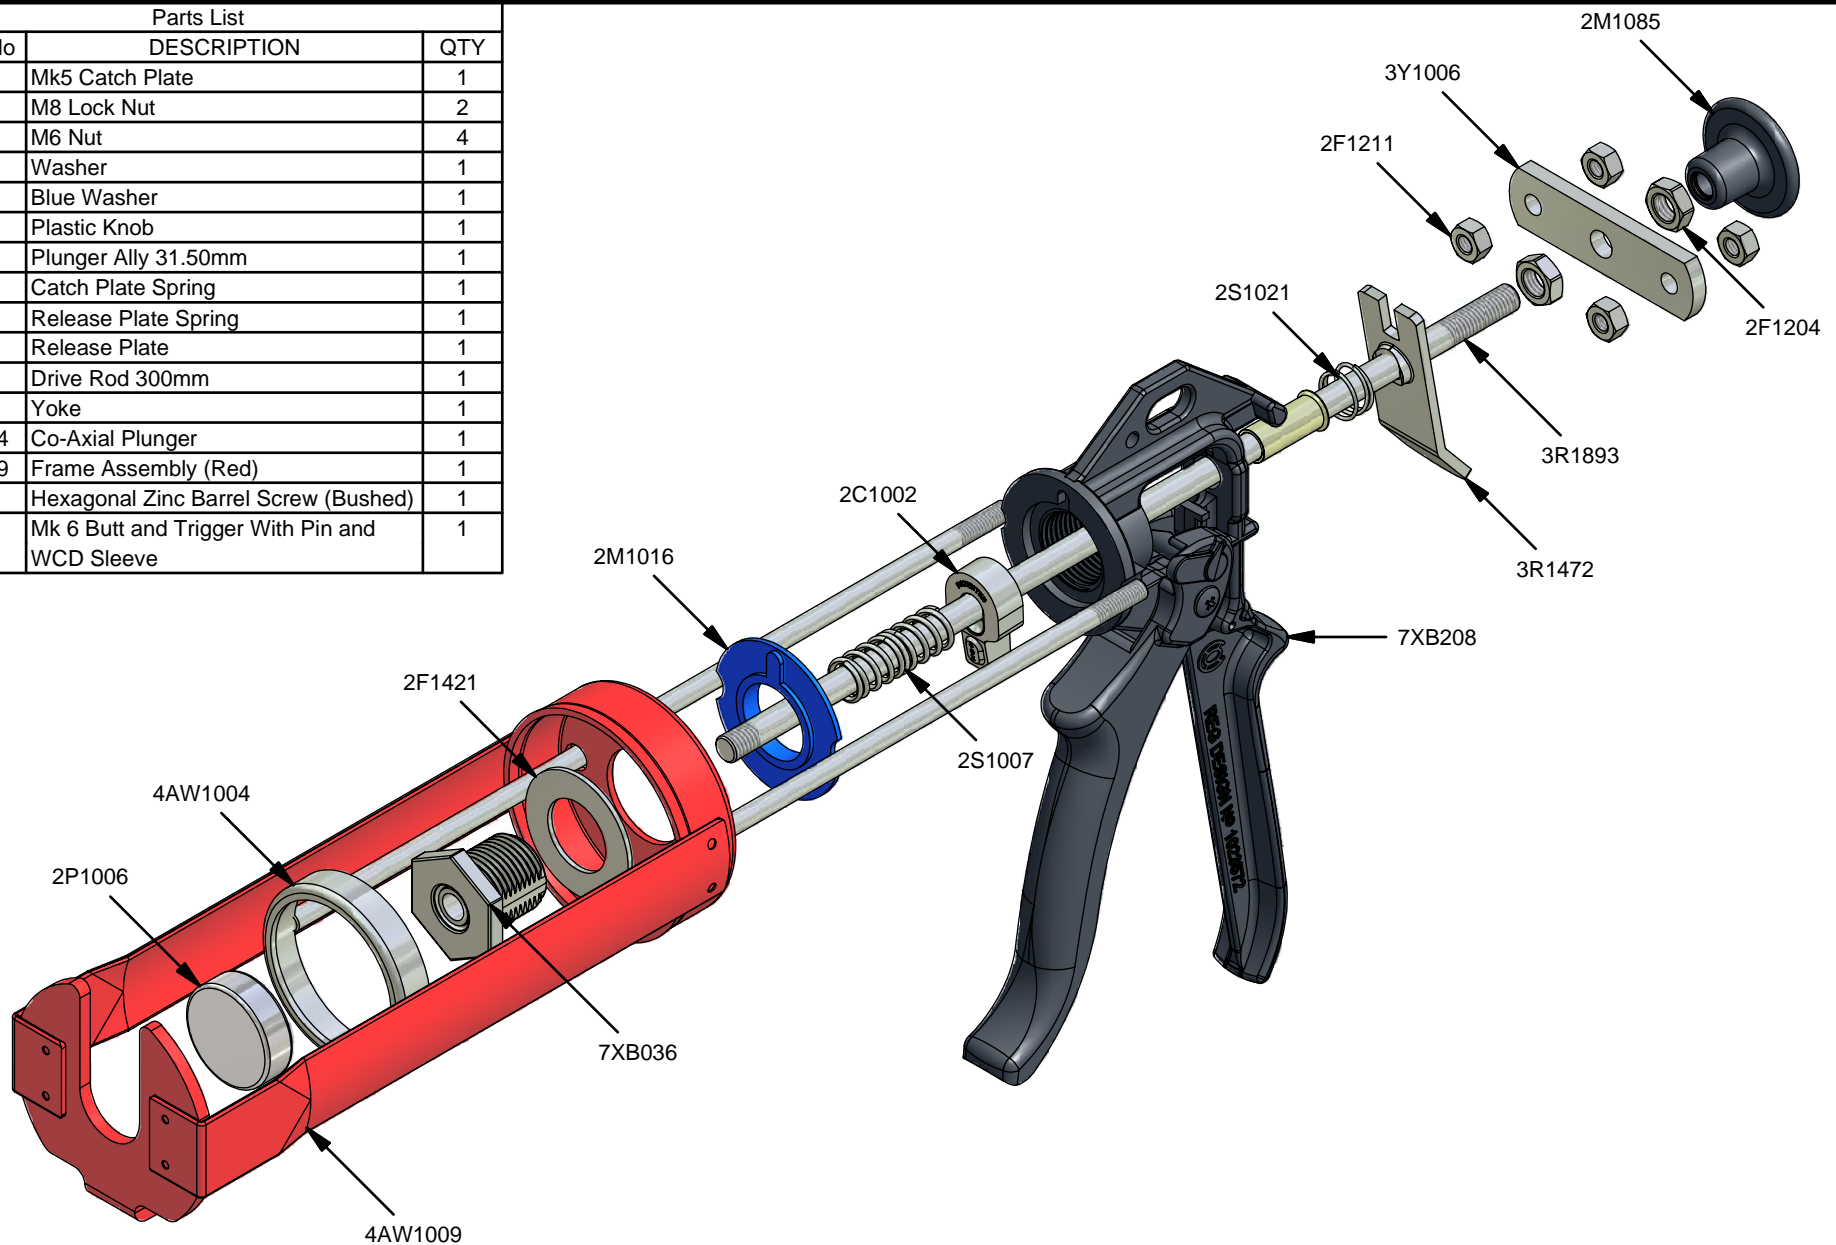

Parts List		
STOCK No	DESCRIPTION	QTY
2C1002	Mk5 Catch Plate	1
2F1204	M8 Lock Nut	2
2F1211	M6 Nut	4
2F1421	Washer	1
2M1016	Blue Washer	1
2M1085	Plastic Knob	1
2P1006	Plunger Ally 31.50mm	1
2S1007	Catch Plate Spring	1
2S1021	Release Plate Spring	1
3R1472	Release Plate	1
3R1893	Drive Rod 300mm	1
3Y1006	Yoke	1
4AW1004	Co-Axial Plunger	1
4AW1009	Frame Assembly (Red)	1
7XB036	Hexagonal Zinc Barrel Screw (Bushed)	1
7XB208	Mk 6 Butt and Trigger With Pin and WCD Sleeve	1

CCM 380 (1)

www.pccox.co.uk
sales@pccox.co.uk
TEL:44(0)1635 264500

REV	DATE
E	09/10/2006

Parts List		
STOCK No	DESCRIPTION	QTY
2C1002	Mk5 Catch Plate	1
2F1204	M8 Lock Nut	2
2F1211	M6 Nut	4
2F1421	Washer	1
2M1016	Blue Washer	1
2M1085	Plastic Knob	1
2P1006	Plunger Ally 31.50mm	1
2S1007	Catch Plate Spring	1
2S1021	Release Plate Spring	1
3R1472	Release Plate	1
3R1893	Drive Rod 300mm	1
3Y1006	Yoke	1
4AW1004	Co-Axial Plunger	1
4AW1009	Frame Assembly (Red)	1
7XB036	Hexagonal Zinc Barrel Screw (Bushed)	1
7XB208	Mk 6 Butt and Trigger With Pin and WCD Sleeve	1