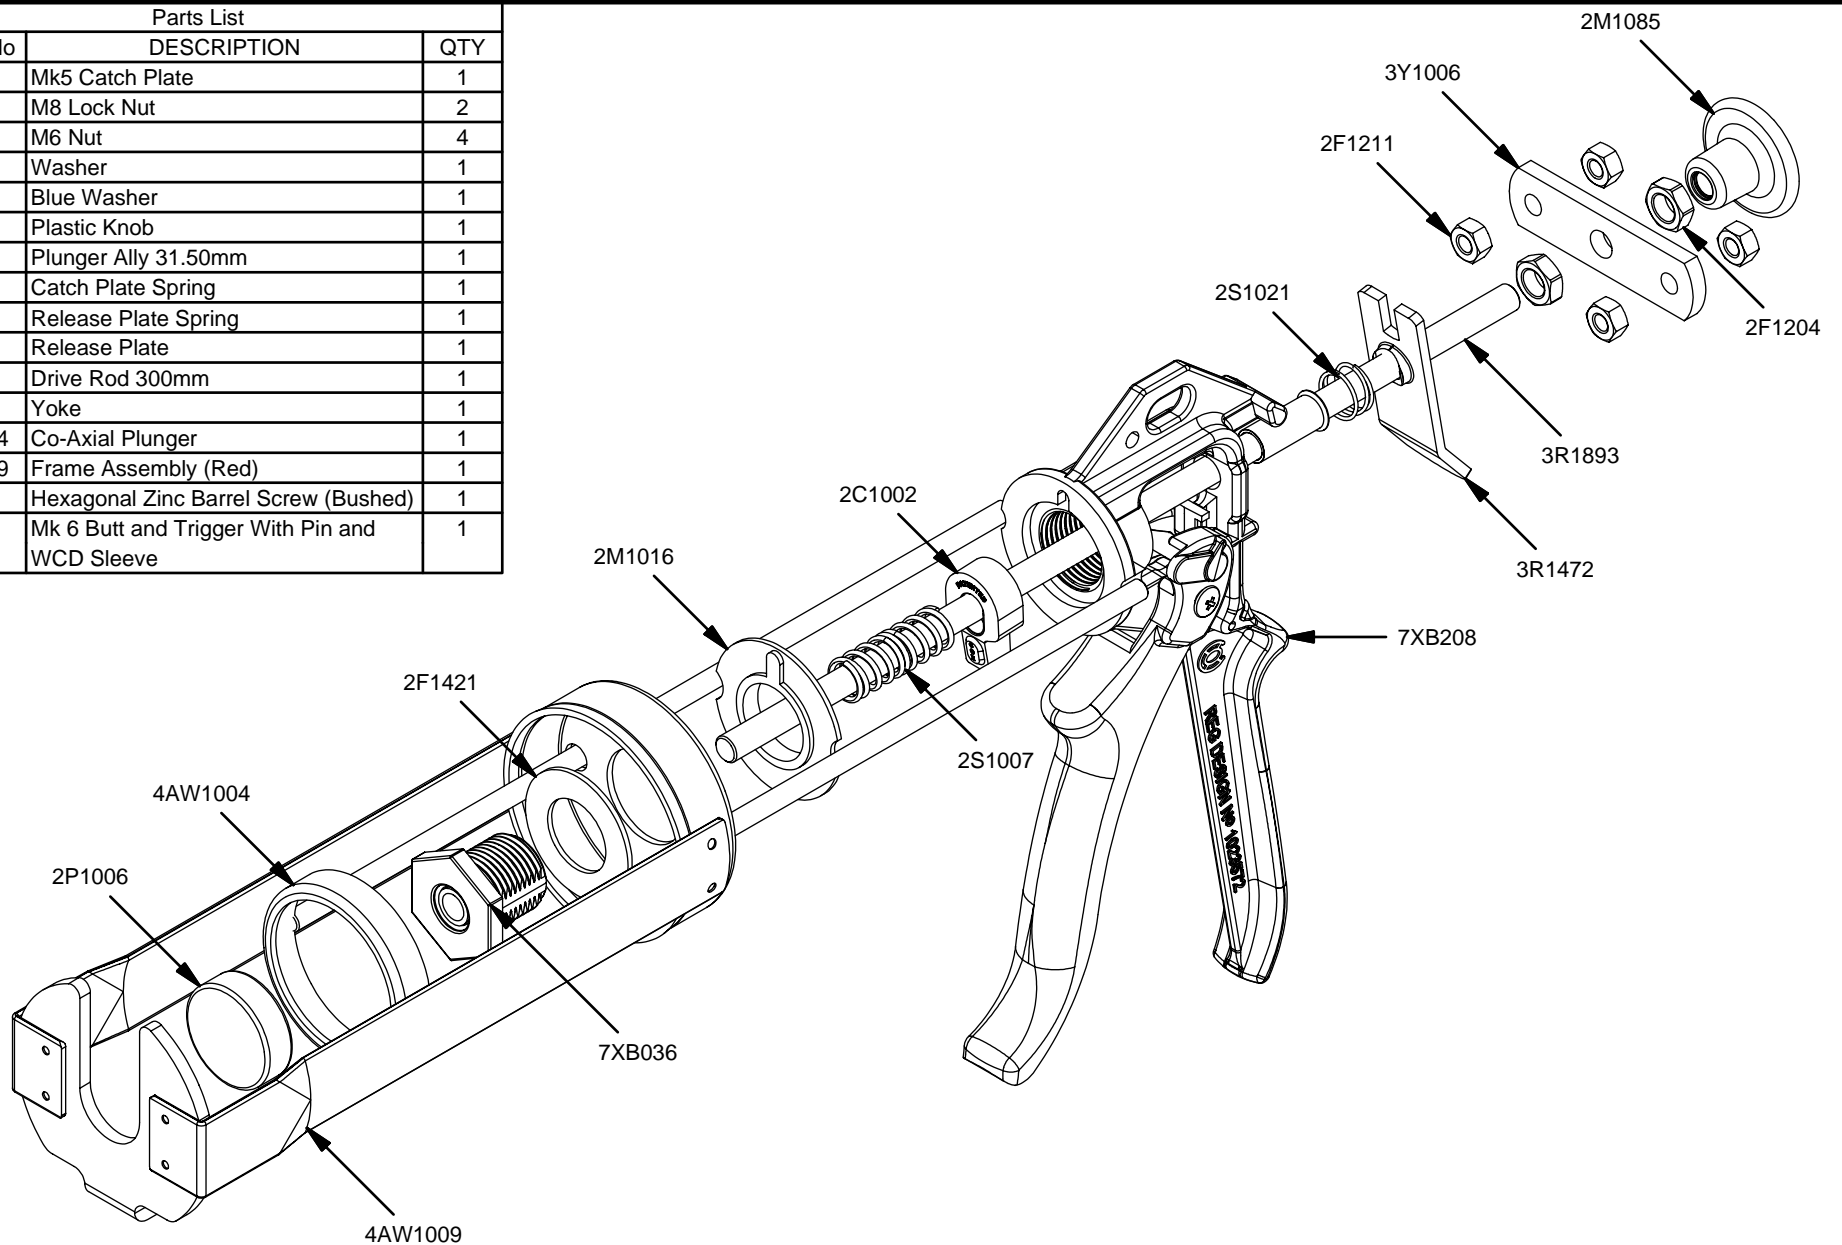

Parts List		
STOCK No	DESCRIPTION	QTY
2C1002	Mk5 Catch Plate	1
2F1204	M8 Lock Nut	2
2F1211	M6 Nut	4
2F1421	Washer	1
2M1016	Blue Washer	1
2M1085	Plastic Knob	1
2P1006	Plunger Ally 31.50mm	1
2S1007	Catch Plate Spring	1
2S1021	Release Plate Spring	1
3R1472	Release Plate	1
3R1893	Drive Rod 300mm	1
3Y1006	Yoke	1
4AW1004	Co-Axial Plunger	1
4AW1009	Frame Assembly (Red)	1
7XB036	Hexagonal Zinc Barrel Screw (Bushed)	1
7XB208	Mk 6 Butt and Trigger With Pin and WCD Sleeve	1

CCM 380 (1)

www.pccox.co.uk
sales@pccox.co.uk
TEL:44(0)1635 264500

REV	DATE
E	09/10/2006

Parts List		
STOCK No	DESCRIPTION	QTY
2C1002	Mk5 Catch Plate	1
2F1204	M8 Lock Nut	2
2F1211	M6 Nut	4
2F1421	Washer	1
2M1016	Blue Washer	1
2M1085	Plastic Knob	1
2P1006	Plunger Ally 31.50mm	1
2S1007	Catch Plate Spring	1
2S1021	Release Plate Spring	1
3R1472	Release Plate	1
3R1893	Drive Rod 300mm	1
3Y1006	Yoke	1
4AW1004	Co-Axial Plunger	1
4AW1009	Frame Assembly (Red)	1
7XB036	Hexagonal Zinc Barrel Screw (Bushed)	1
7XB208	Mk 6 Butt and Trigger With Pin and WCD Sleeve	1