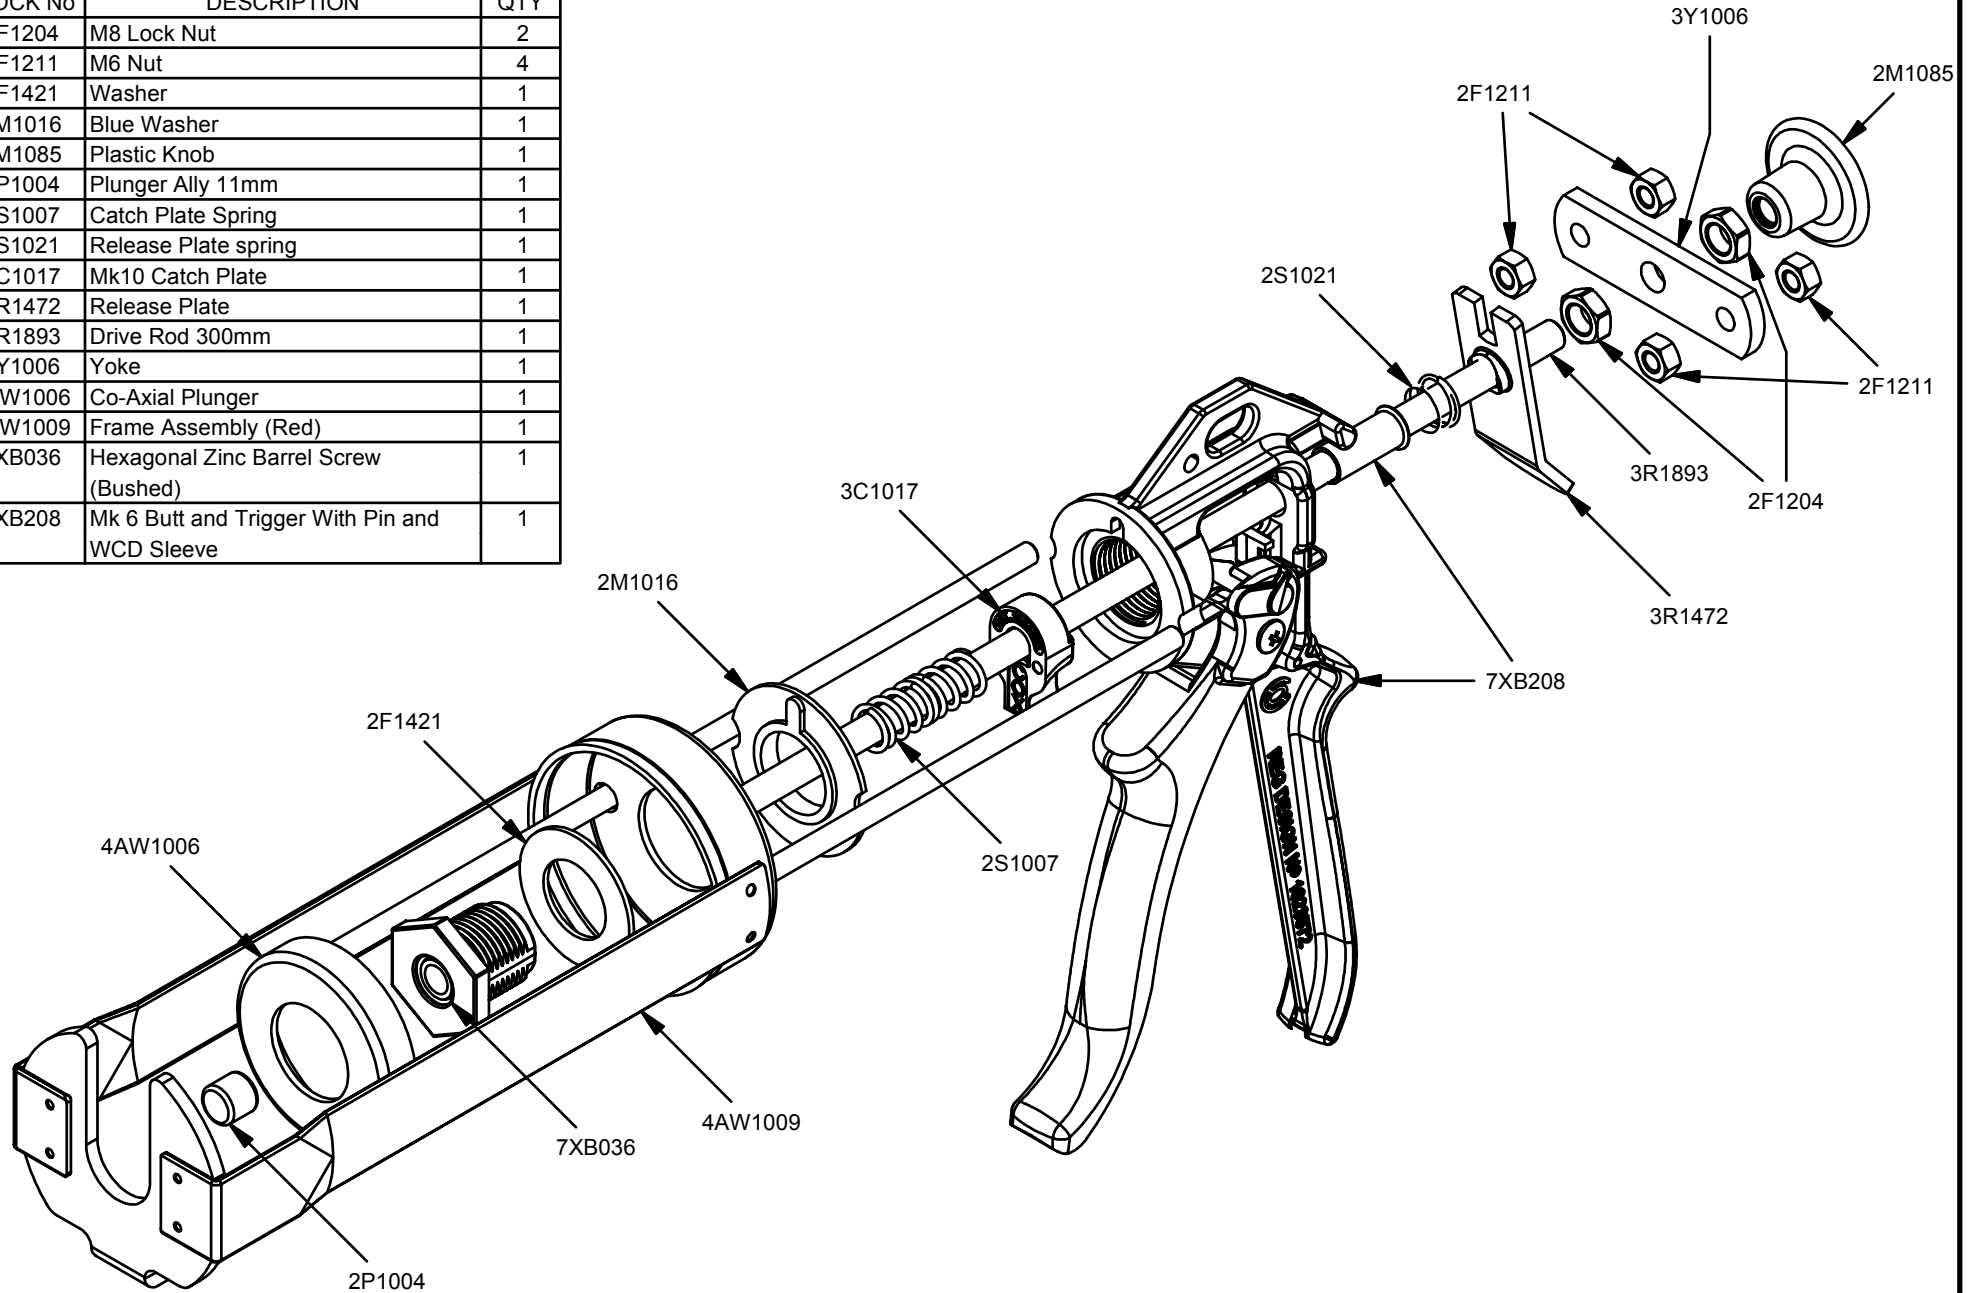

Parts List		
STOCK No	DESCRIPTION	QTY
2F1204	M8 Lock Nut	2
2F1211	M6 Nut	4
2F1421	Washer	1
2M1016	Blue Washer	1
2M1085	Plastic Knob	1
2P1004	Plunger Ally 11mm	1
2S1007	Catch Plate Spring	1
2S1021	Release Plate spring	1
3C1017	Mk10 Catch Plate	1
3R1472	Release Plate	1
3R1893	Drive Rod 300mm	1
3Y1006	Yoke	1
4AW1006	Co-Axial Plunger	1
4AW1009	Frame Assembly (Red)	1
7XB036	Hexagonal Zinc Barrel Screw (Bushed)	1
7XB208	Mk 6 Butt and Trigger With Pin and WCD Sleeve	1

CCM 380(10)

www.pccox.co.uk
 sales@pccox.co.uk
 TEL:44(0)1635 264500

REV	DATE
D	14/08/2003

Parts List		
STOCK No	DESCRIPTION	QTY
2F1204	M8 Lock Nut	2
2F1211	M6 Nut	4
2F1421	Washer	1
2M1016	Blue Washer	1
2M1085	Plastic Knob	1
2P1004	Plunger Ally 11mm	1
2S1007	Catch Plate Spring	1
2S1021	Release Plate spring	1
3C1017	Mk10 Catch Plate	1
3R1472	Release Plate	1
3R1893	Drive Rod 300mm	1
3Y1006	Yoke	1
4AW1006	Co-Axial Plunger	1
4AW1009	Frame Assembly (Red)	1
7XB036	Hexagonal Zinc Barrel Screw (Bushed)	1
7XB208	Mk 6 Butt and Trigger With Pin and WCD Sleeve	1