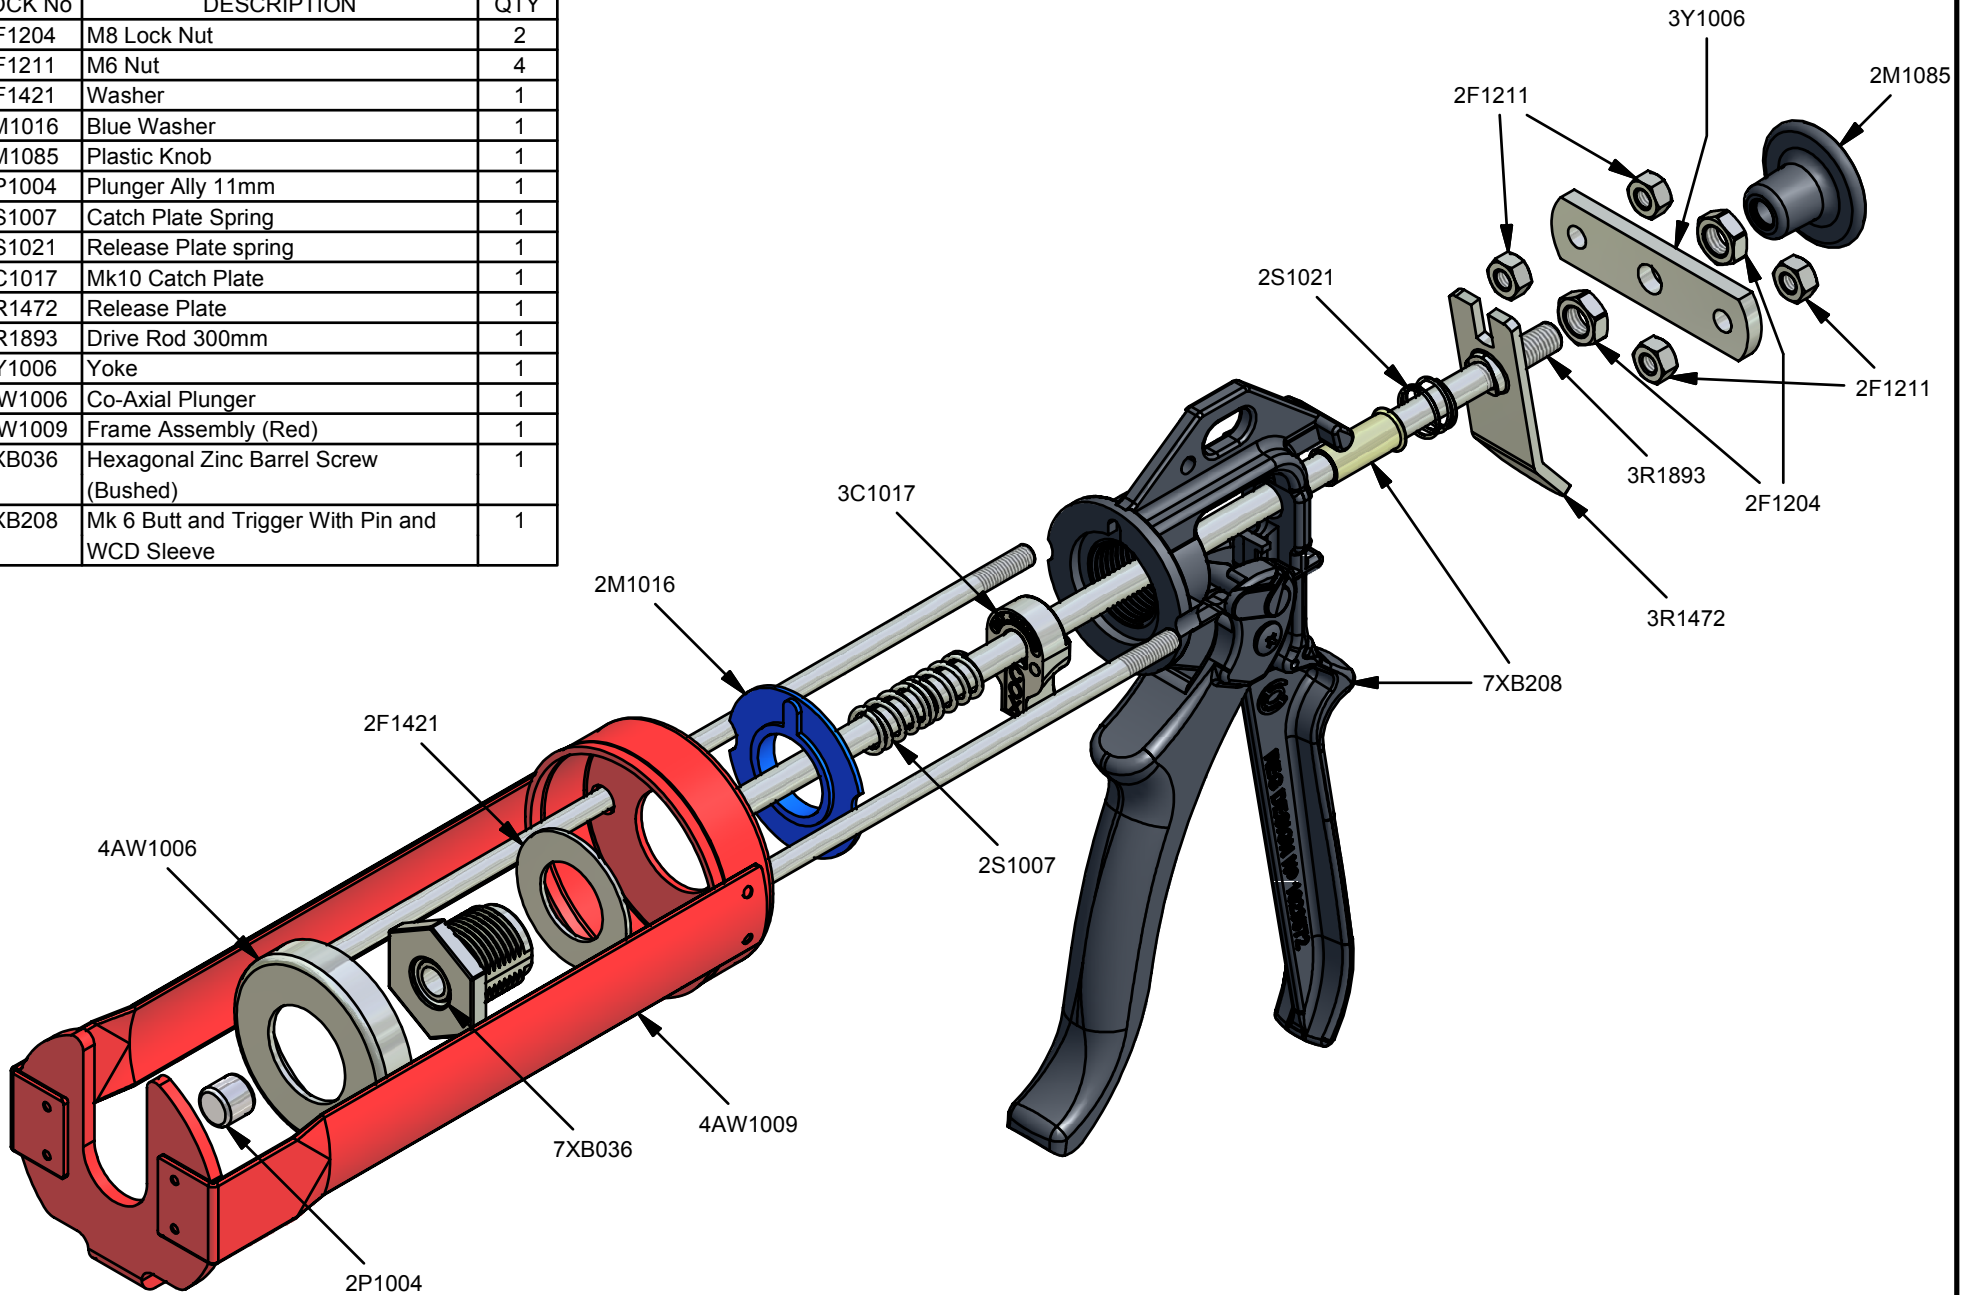

Parts List		
STOCK No	DESCRIPTION	QTY
2F1204	M8 Lock Nut	2
2F1211	M6 Nut	4
2F1421	Washer	1
2M1016	Blue Washer	1
2M1085	Plastic Knob	1
2P1004	Plunger Ally 11mm	1
2S1007	Catch Plate Spring	1
2S1021	Release Plate spring	1
3C1017	Mk10 Catch Plate	1
3R1472	Release Plate	1
3R1893	Drive Rod 300mm	1
3Y1006	Yoke	1
4AW1006	Co-Axial Plunger	1
4AW1009	Frame Assembly (Red)	1
7XB036	Hexagonal Zinc Barrel Screw (Bushed)	1
7XB208	Mk 6 Butt and Trigger With Pin and WCD Sleeve	1

CCM 380(10)

www.pccox.co.uk
 sales@pccox.co.uk
 TEL:44(0)1635 264500

REV	DATE
D	14/08/2003

Parts List		
STOCK No	DESCRIPTION	QTY
2F1204	M8 Lock Nut	2
2F1211	M6 Nut	4
2F1421	Washer	1
2M1016	Blue Washer	1
2M1085	Plastic Knob	1
2P1004	Plunger Ally 11mm	1
2S1007	Catch Plate Spring	1
2S1021	Release Plate spring	1
3C1017	Mk10 Catch Plate	1
3R1472	Release Plate	1
3R1893	Drive Rod 300mm	1
3Y1006	Yoke	1
4AW1006	Co-Axial Plunger	1
4AW1009	Frame Assembly (Red)	1
7XB036	Hexagonal Zinc Barrel Screw (Bushed)	1
7XB208	Mk 6 Butt and Trigger With Pin and WCD Sleeve	1