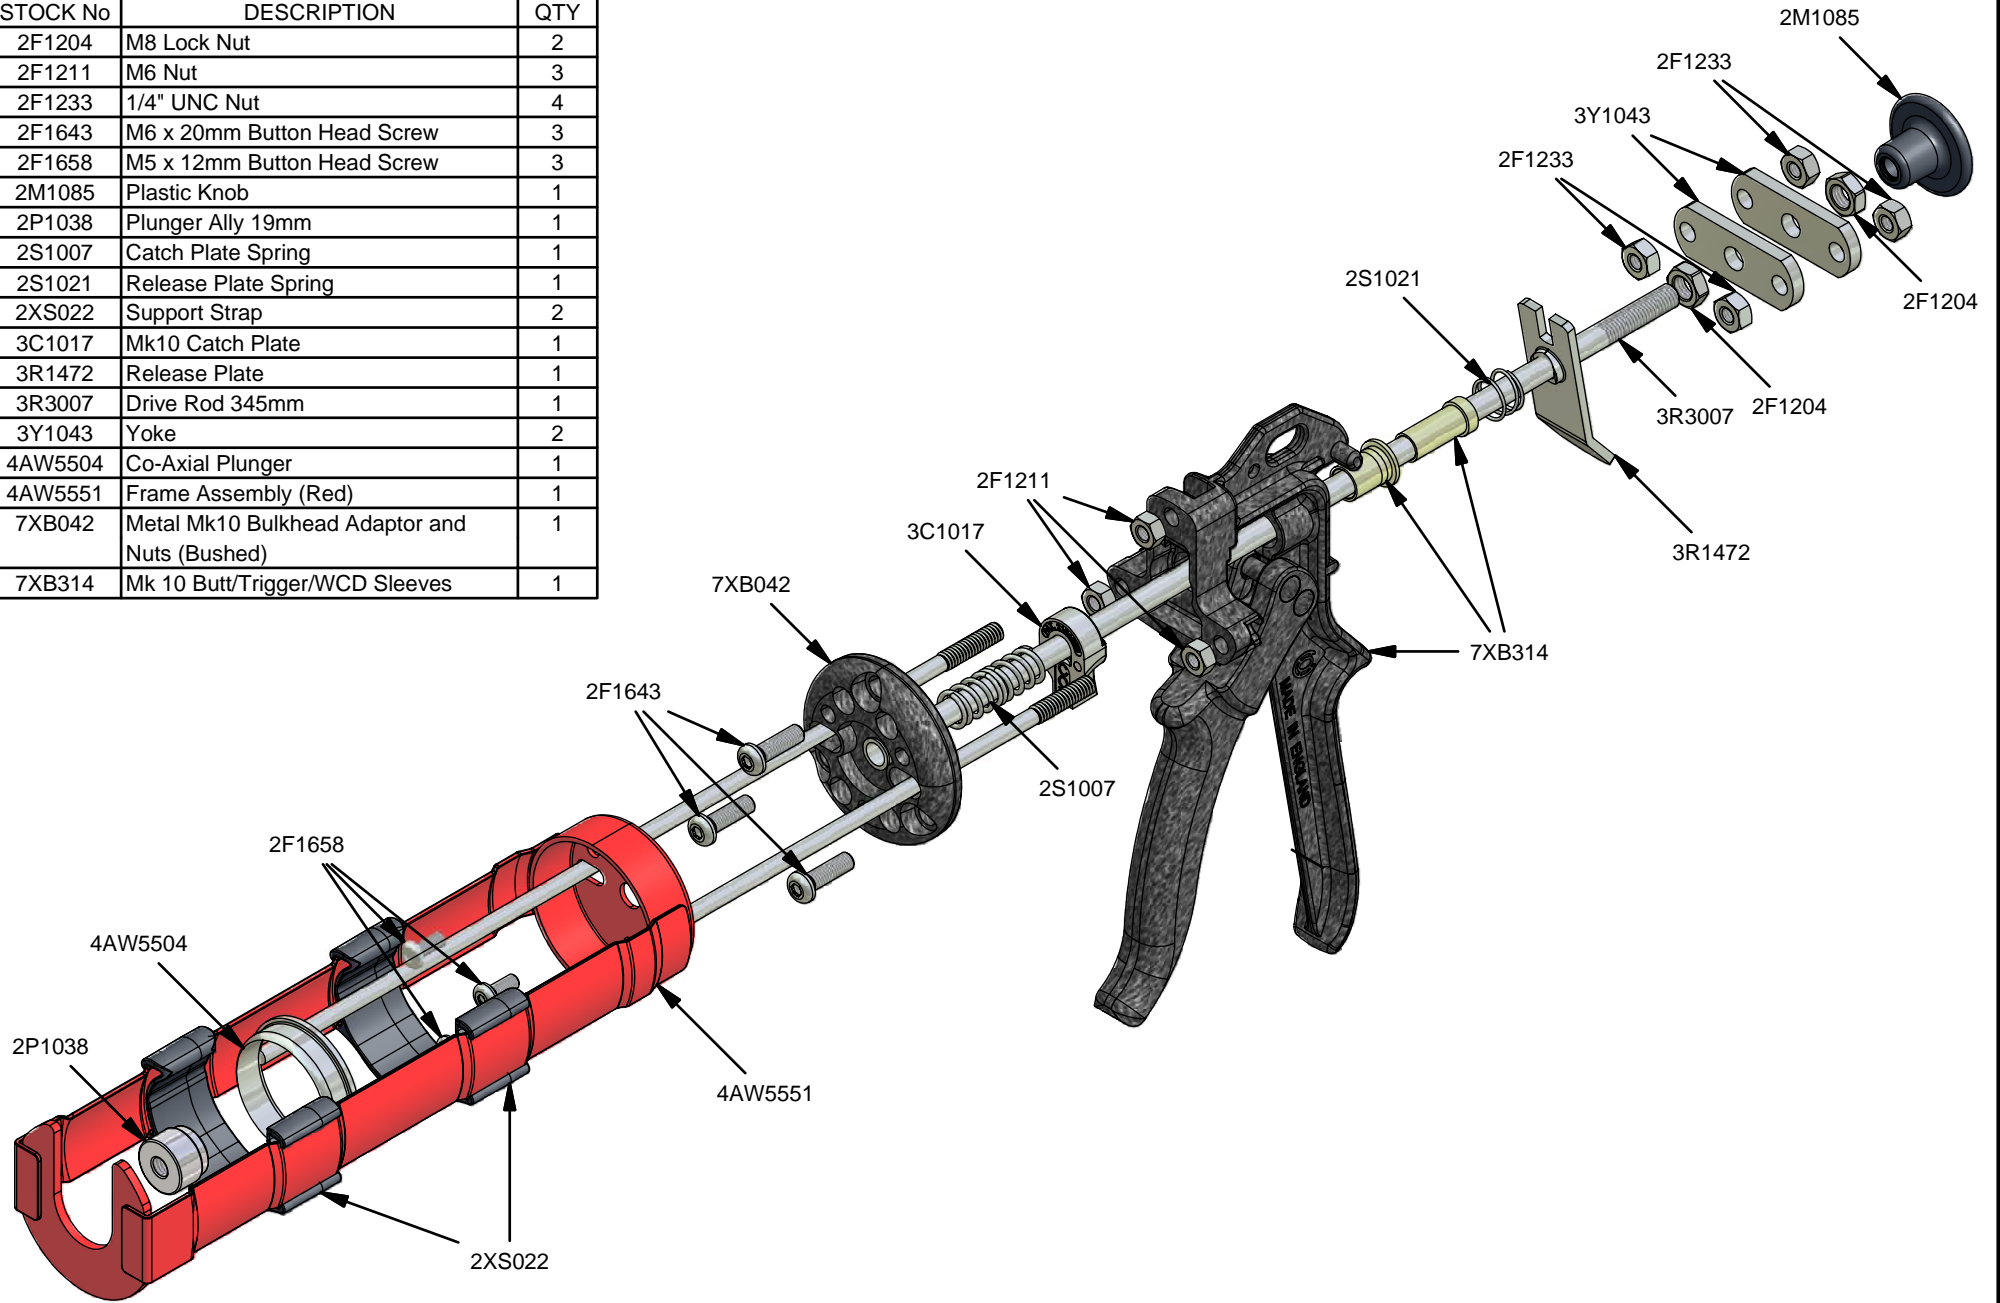

Parts List		
STOCK No	DESCRIPTION	QTY
2F1204	M8 Lock Nut	2
2F1211	M6 Nut	3
2F1233	1/4" UNC Nut	4
2F1643	M6 x 20mm Button Head Screw	3
2F1658	M5 x 12mm Button Head Screw	3
2M1085	Plastic Knob	1
2P1038	Plunger Ally 19mm	1
2S1007	Catch Plate Spring	1
2S1021	Release Plate Spring	1
2XS022	Support Strap	2
3C1017	Mk10 Catch Plate	1
3R1472	Release Plate	1
3R3007	Drive Rod 345mm	1
3Y1043	Yoke	2
4AW5504	Co-Axial Plunger	1
4AW5551	Frame Assembly (Red)	1
7XB042	Metal Mk10 Bulkhead Adaptor and Nuts (Bushed)	1
7XB314	Mk 10 Butt/Trigger/WCD Sleeves	1

CCM 310X (1)

www.pccox.co.uk  
 sales@pccox.co.uk  
 TEL:44(0)1635 264500

REV	DATE
B	26/05/2006

Parts List		
STOCK No	DESCRIPTION	QTY
2F1204	M8 Lock Nut	2
2F1211	M6 Nut	3
2F1233	1/4" UNC Nut	4
2F1643	M6 x 20mm Button Head Screw	3
2F1658	M5 x 12mm Button Head Screw	3
2M1085	Plastic Knob	1
2P1038	Plunger Ally 19mm	1
2S1007	Catch Plate Spring	1
2S1021	Release Plate Spring	1
2XS022	Support Strap	2
3C1017	Mk10 Catch Plate	1
3R1472	Release Plate	1
3R3007	Drive Rod 345mm	1
3Y1043	Yoke	2
4AW5504	Co-Axial Plunger	1
4AW5551	Frame Assembly (Red)	1
7XB042	Metal Mk10 Bulkhead Adaptor and Nuts (Bushed)	1
7XB314	Mk 10 Butt/Trigger/WCD Sleeves	1