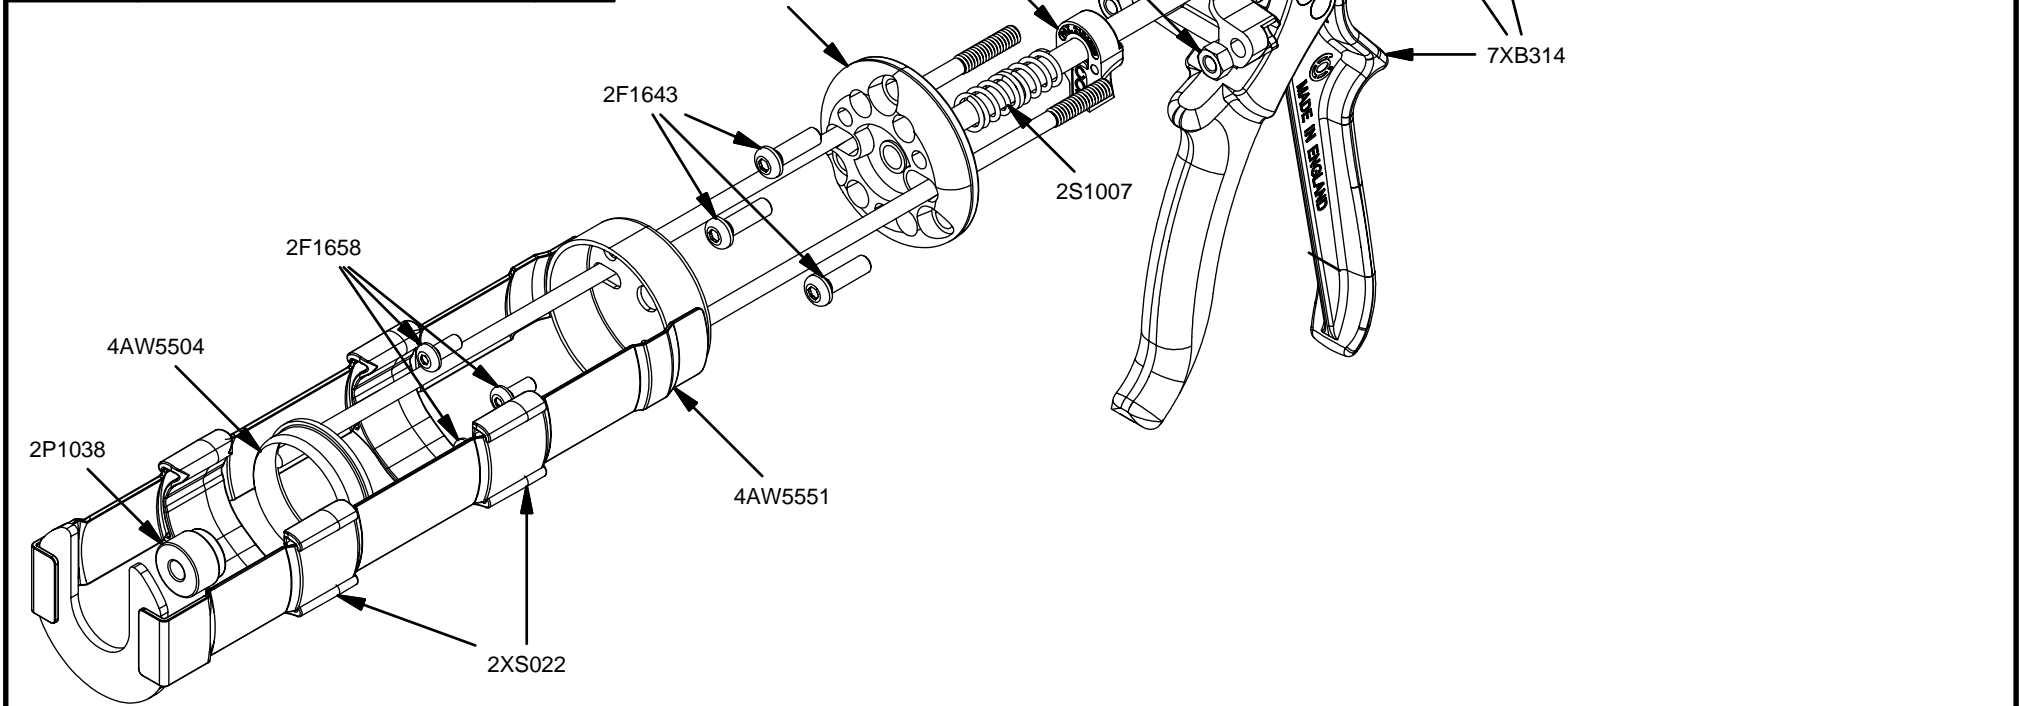

Parts List		
STOCK No	DESCRIPTION	QTY
2F1204	M8 Lock Nut	2
2F1211	M6 Nut	3
2F1233	1/4" UNC Nut	4
2F1643	M6 x 20mm Button Head Screw	3
2F1658	M5 x 12mm Button Head Screw	3
2M1085	Plastic Knob	1
2P1038	Plunger Ally 19mm	1
2S1007	Catch Plate Spring	1
2S1021	Release Plate Spring	1
2XS022	Support Strap	2
3C1017	Mk10 Catch Plate	1
3R1472	Release Plate	1
3R3007	Drive Rod 345mm	1
3Y1043	Yoke	2
4AW5504	Co-Axial Plunger	1
4AW5551	Frame Assembly (Red)	1
7XB042	Metal Mk10 Bulkhead Adaptor and Nuts (Bushed)	1
7XB314	Mk 10 Butt/Trigger/WCD Sleeves	1

CCM 310X (1)

www.pccox.co.uk  
 sales@pccox.co.uk  
 TEL:44(0)1635 264500

REV	DATE
B	26/05/2006

Parts List		
STOCK No	DESCRIPTION	QTY
2F1204	M8 Lock Nut	2
2F1211	M6 Nut	3
2F1233	1/4" UNC Nut	4
2F1643	M6 x 20mm Button Head Screw	3
2F1658	M5 x 12mm Button Head Screw	3
2M1085	Plastic Knob	1
2P1038	Plunger Ally 19mm	1
2S1007	Catch Plate Spring	1
2S1021	Release Plate Spring	1
2XS022	Support Strap	2
3C1017	Mk10 Catch Plate	1
3R1472	Release Plate	1
3R3007	Drive Rod 345mm	1
3Y1043	Yoke	2
4AW5504	Co-Axial Plunger	1
4AW5551	Frame Assembly (Red)	1
7XB042	Metal Mk10 Bulkhead Adaptor and Nuts (Bushed)	1
7XB314	Mk 10 Butt/Trigger/WCD Sleeves	1