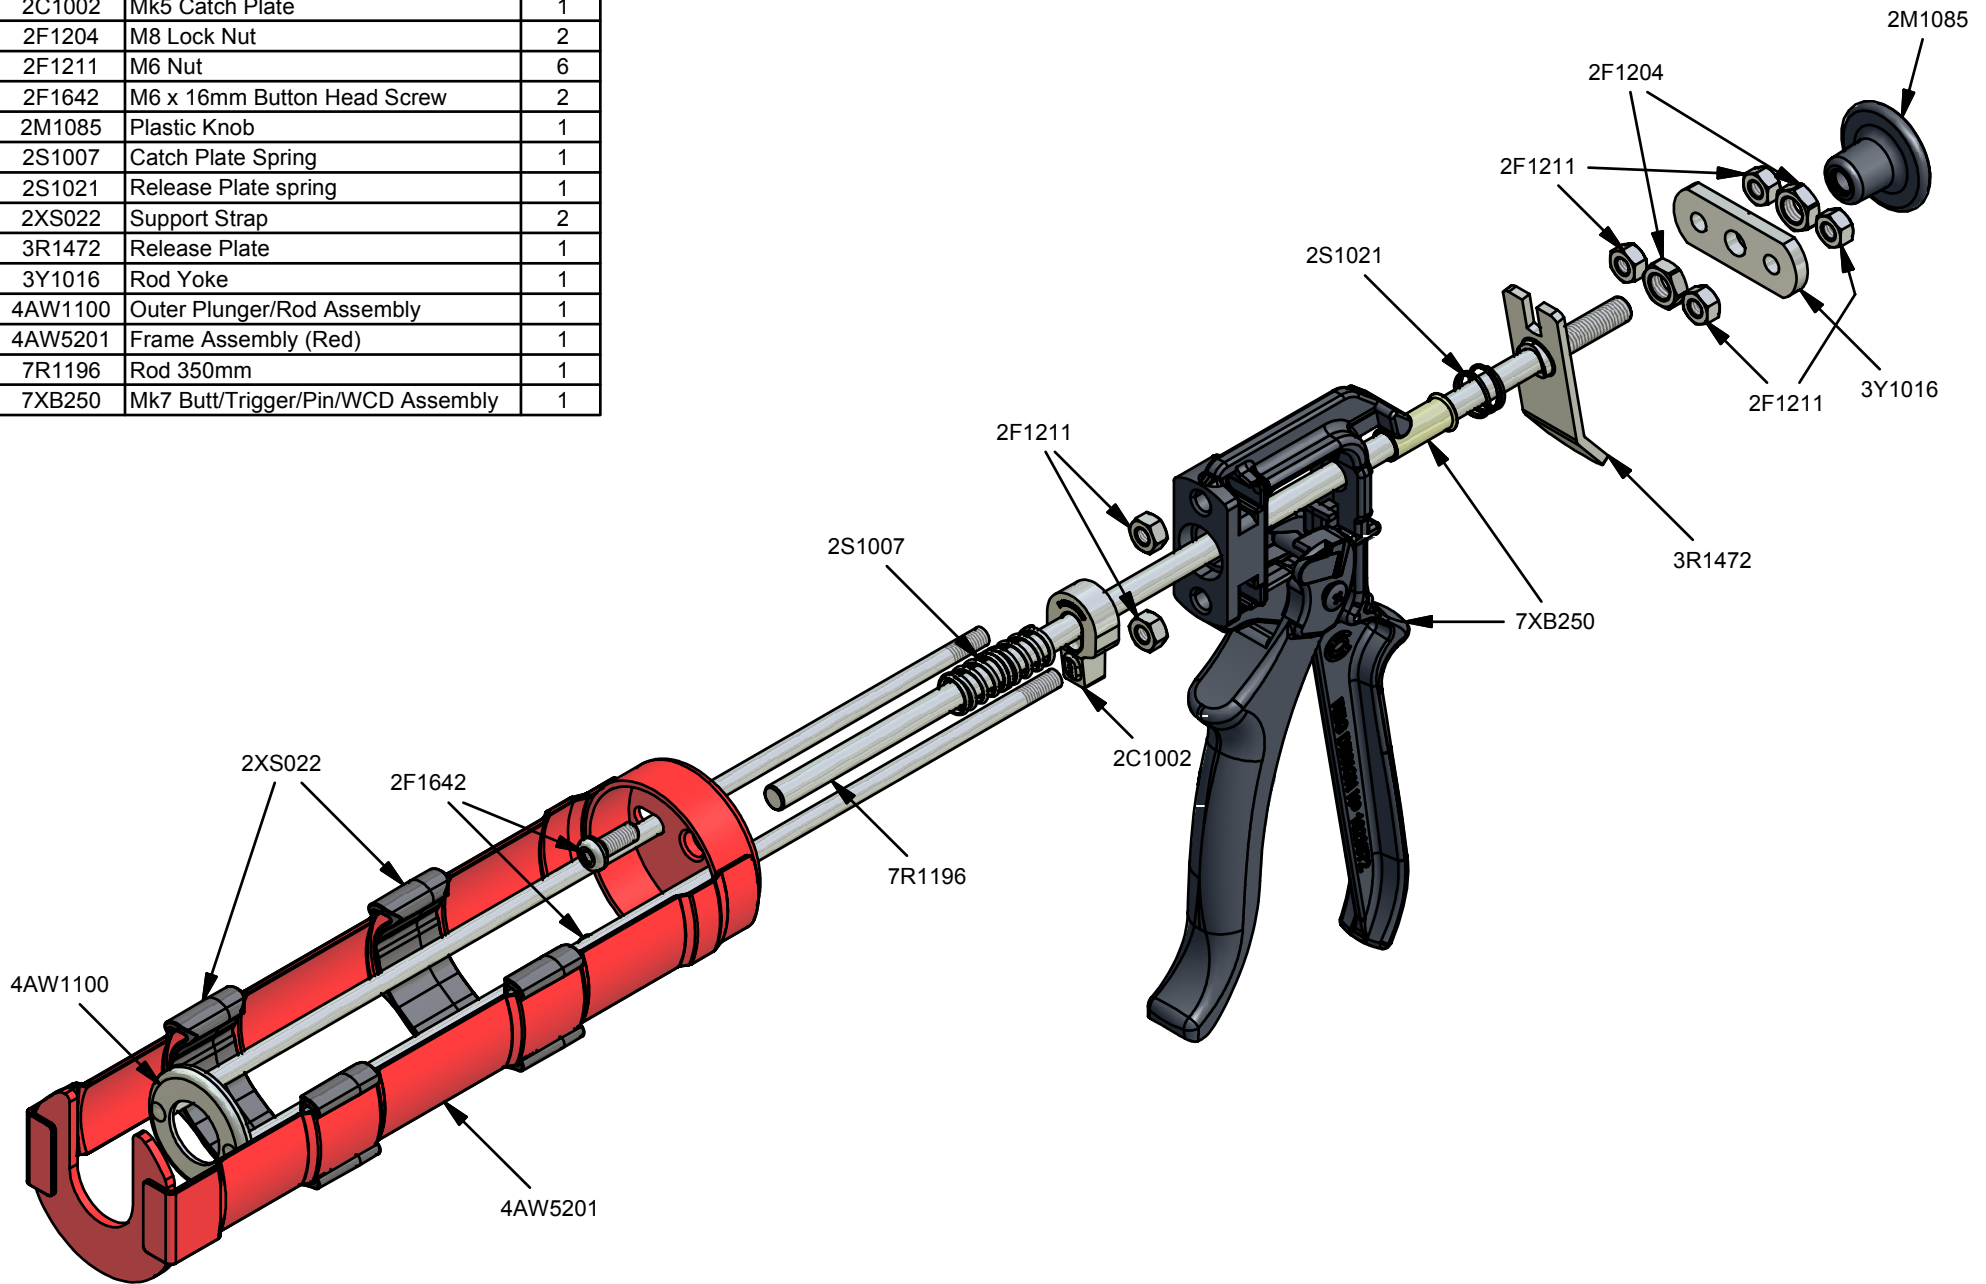

Parts List		
STOCK No	DESCRIPTION	QTY
2C1002	Mk5 Catch Plate	1
2F1204	M8 Lock Nut	2
2F1211	M6 Nut	6
2F1642	M6 x 16mm Button Head Screw	2
2M1085	Plastic Knob	1
2S1007	Catch Plate Spring	1
2S1021	Release Plate spring	1
2XS022	Support Strap	2
3R1472	Release Plate	1
3Y1016	Rod Yoke	1
4AW1100	Outer Plunger/Rod Assembly	1
4AW5201	Frame Assembly (Red)	1
7R1196	Rod 350mm	1
7XB250	Mk7 Butt/Trigger/Pin/WCD Assembly	1

CCM 310 (10)

www.pccox.co.uk
 sales@pccox.co.uk
 TEL:44(0)1635 264500

REV

A

DATE

13/08/2003

Parts List		
STOCK No	DESCRIPTION	QTY
2C1002	Mk5 Catch Plate	1
2F1204	M8 Lock Nut	2
2F1211	M6 Nut	6
2F1642	M6 x 16mm Button Head Screw	2
2M1085	Plastic Knob	1
2S1007	Catch Plate Spring	1
2S1021	Release Plate spring	1
2XS022	Support Strap	2
3R1472	Release Plate	1
3Y1016	Rod Yoke	1
4AW1100	Outer Plunger/Rod Assembly	1
4AW5201	Frame Assembly (Red)	1
7R1196	Rod 350mm	1
7XB250	Mk7 Butt/Trigger/Pin/WCD Assembly	1