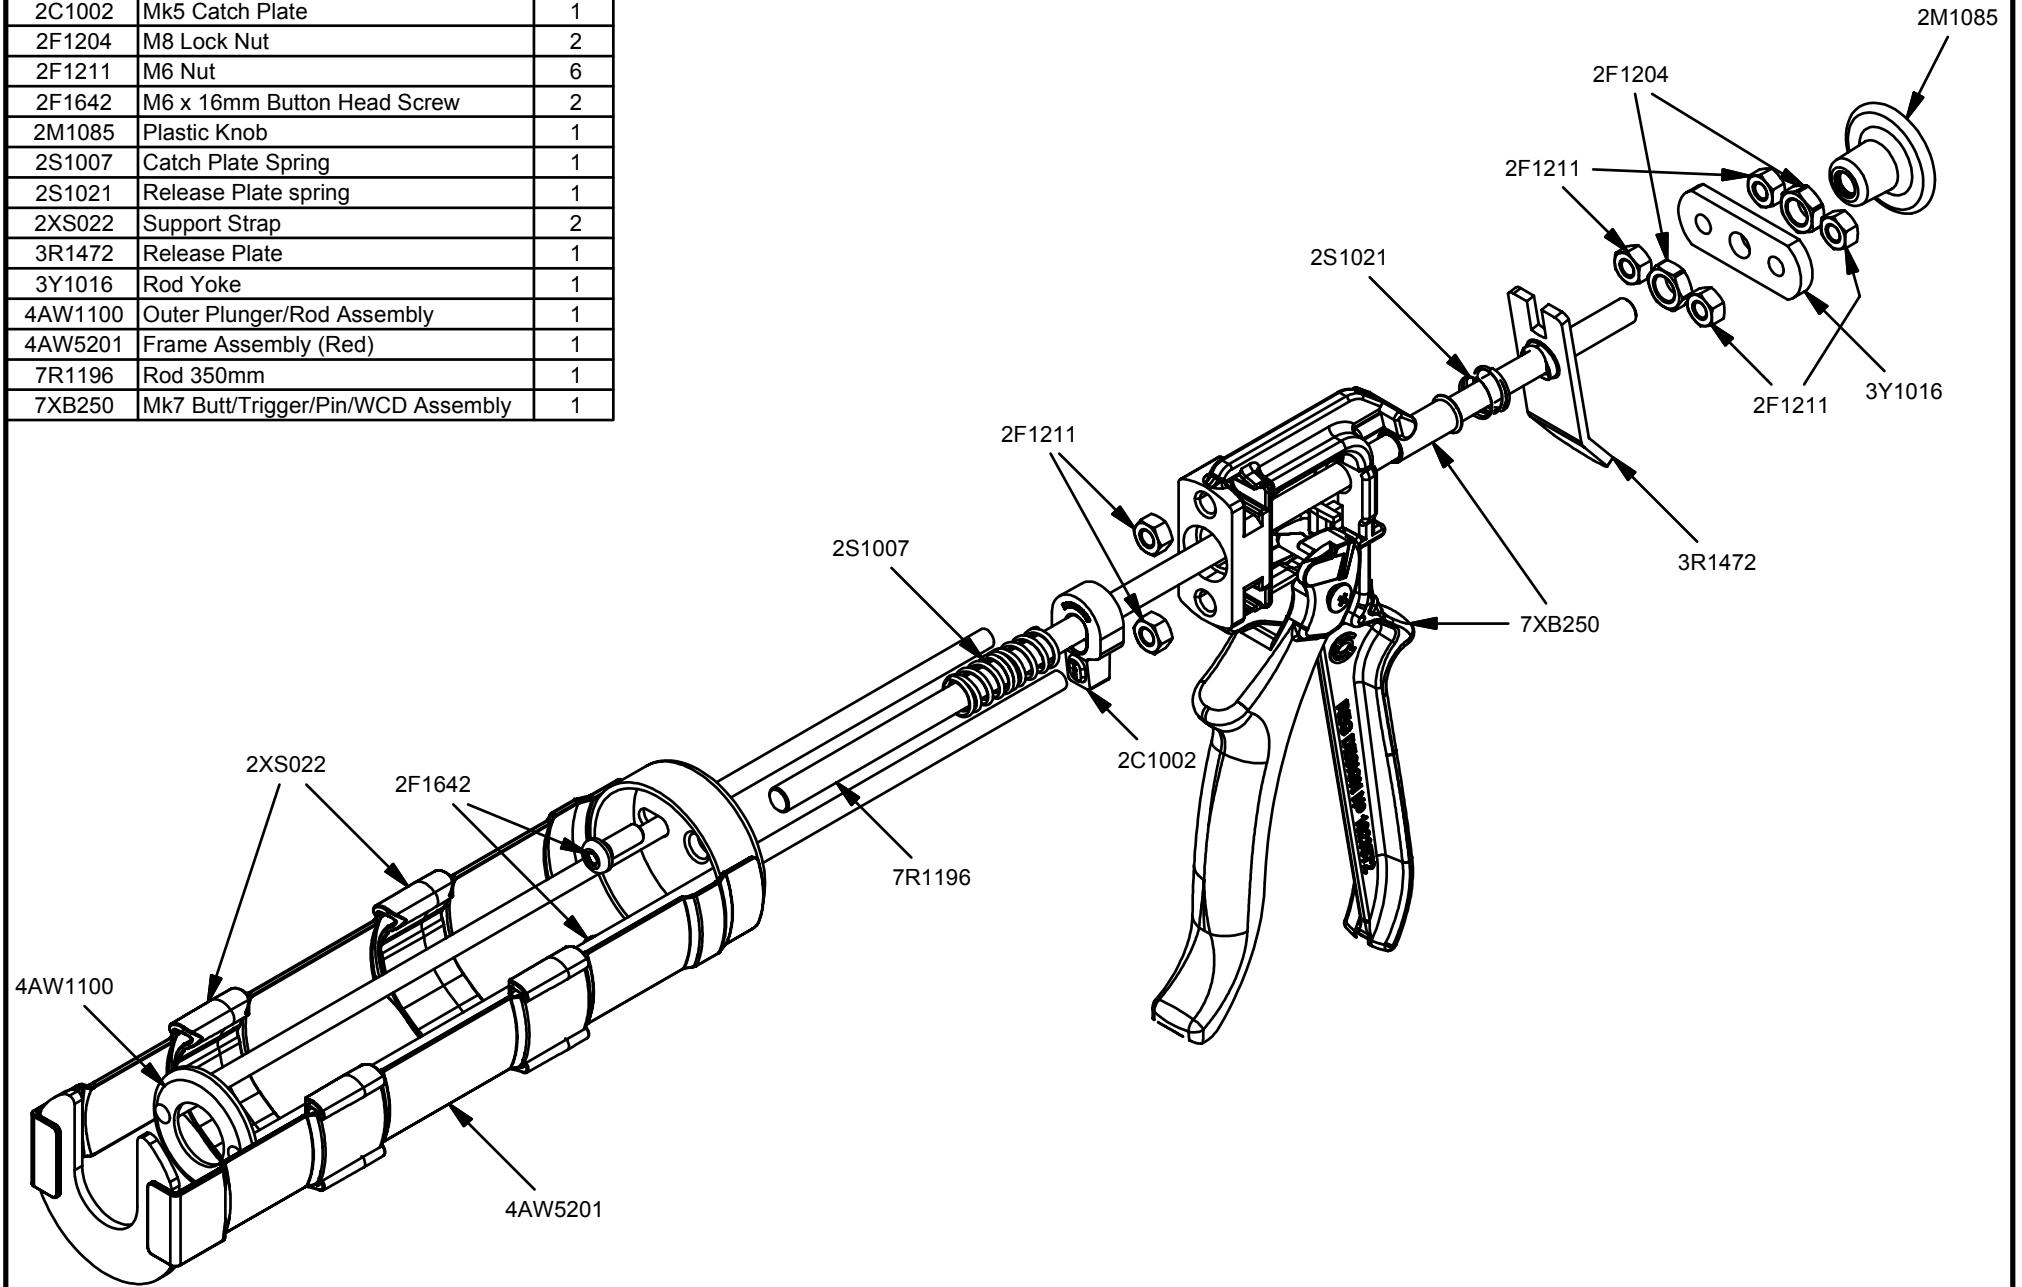

Parts List		
STOCK No	DESCRIPTION	QTY
2C1002	Mk5 Catch Plate	1
2F1204	M8 Lock Nut	2
2F1211	M6 Nut	6
2F1642	M6 x 16mm Button Head Screw	2
2M1085	Plastic Knob	1
2S1007	Catch Plate Spring	1
2S1021	Release Plate spring	1
2XS022	Support Strap	2
3R1472	Release Plate	1
3Y1016	Rod Yoke	1
4AW1100	Outer Plunger/Rod Assembly	1
4AW5201	Frame Assembly (Red)	1
7R1196	Rod 350mm	1
7XB250	Mk7 Butt/Trigger/Pin/WCD Assembly	1

CCM 310 (10)

www.pccox.co.uk
 sales@pccox.co.uk
 TEL:44(0)1635 264500

REV

A

DATE

13/08/2003

Parts List		
STOCK No	DESCRIPTION	QTY
2C1002	Mk5 Catch Plate	1
2F1204	M8 Lock Nut	2
2F1211	M6 Nut	6
2F1642	M6 x 16mm Button Head Screw	2
2M1085	Plastic Knob	1
2S1007	Catch Plate Spring	1
2S1021	Release Plate spring	1
2XS022	Support Strap	2
3R1472	Release Plate	1
3Y1016	Rod Yoke	1
4AW1100	Outer Plunger/Rod Assembly	1
4AW5201	Frame Assembly (Red)	1
7R1196	Rod 350mm	1
7XB250	Mk7 Butt/Trigger/Pin/WCD Assembly	1