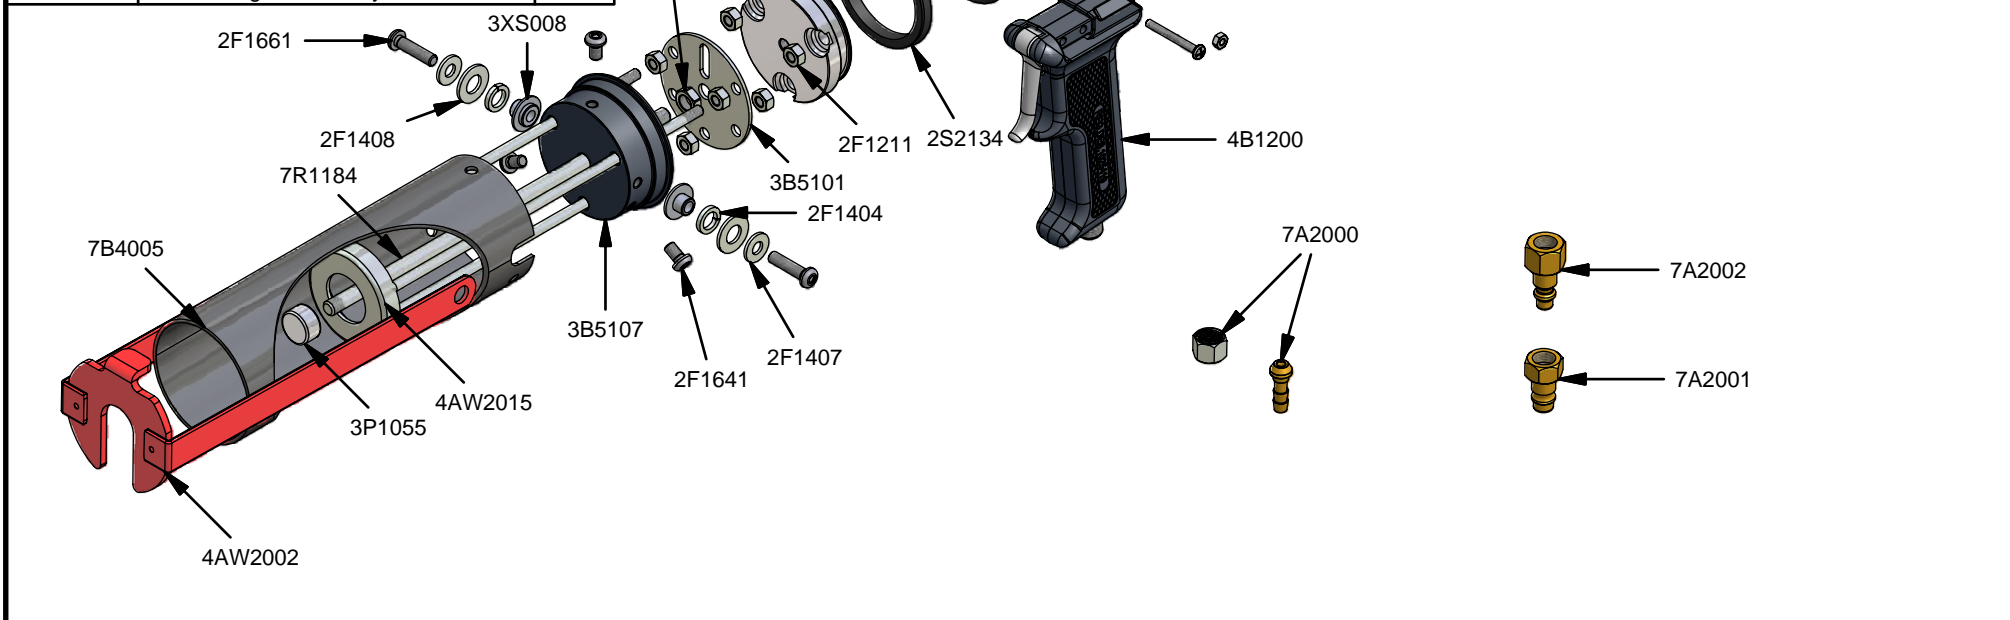

Parts List			Parts List		
STOCK No	DESCRIPTION	QTY	STOCK No	DESCRIPTION	QTY
2F1204	M8 Lock Nut	1	4B1200	Air Gun Butt Assembly	1
2F1211	M6 Nut	6	7A1504	Regulator Assembly (Including O-ring and Washer)	1
2F1404	Spring Washer	2	7A2000	Standard Nut and Tail Connection	1
2F1407	Washer	2	7A2001	European Quick Release Fitting Assembly	1
2F1408	Washer	2	7A2002	US Quick Release Fitting Assembly	1
2F1641	M6 x 10mm Button Head Screw	3	7B4005	Plastic Cartridge Shroud	1
2F1661	M6 x 25mm Screw	2	7B6035	Rear Barrel 230mm	1
2M2031	Reducer Washer	1	7C1001	Air Gun Back Cap	1
2M2044	Dump Valve Body	1	7R1184	Plunger Rod 238mm	1
2S2007	O Ring	1	7XS012	Barrel Strap Assembly (inc screws and nuts)	1
2S2025	O Ring	1			
2S2132	Reducer Seal	1			
2S2134	U Type Seal	1			
2S2150	Dump Valve Diaphragm	1			
3B5101	Bulkhead/Piston Plate	1			
3B5107	Bulkhead Bung	1			
3F3005	Cord Retainer Pin	1			
3P1055	Plunger 18.5mm	1			
3P1149	Piston Body	1			
3R4004	Reducer	1			
3XS008	Stand Off	2			
4AW2002	CCA 380 Swing Frame	1			
4AW2015	Outer Plunger Assembly 3.5 & 5:1	1			