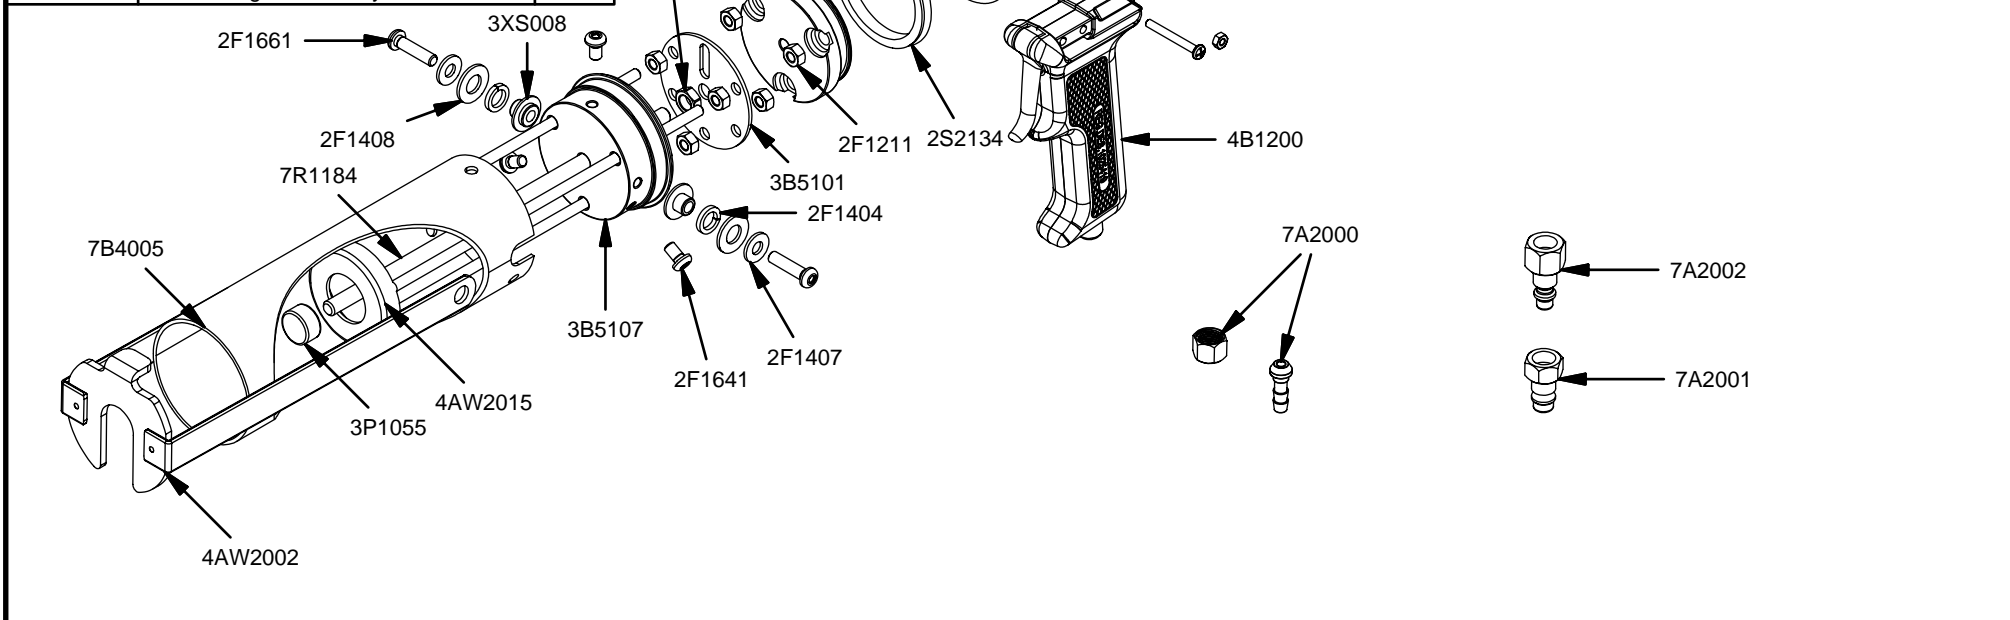

CCA 380 B 3.5 & 5 HP

www.pccox.co.uk
 sales@pccox.co.uk
 TEL:44(0)1635 264500

REV
 E

DATE
 18/06/2008

Parts List			Parts List		
STOCK No	DESCRIPTION	QTY	STOCK No	DESCRIPTION	QTY
2F1204	M8 Lock Nut	1	4B1200	Air Gun Butt Assembly	1
2F1211	M6 Nut	6	7A1504	Regulator Assembly (Including O-ring and Washer)	1
2F1404	Spring Washer	2	7A2000	Standard Nut and Tail Connection	1
2F1407	Washer	2	7A2001	European Quick Release Fitting Assembly	1
2F1408	Washer	2	7A2002	US Quick Release Fitting Assembly	1
2F1641	M6 x 10mm Button Head Screw	3	7B4005	Plastic Cartridge Shroud	1
2F1661	M6 x 25mm Screw	2	7B6035	Rear Barrel 230mm	1
2M2031	Reducer Washer	1	7C1001	Air Gun Back Cap	1
2M2044	Dump Valve Body	1	7R1184	Plunger Rod 238mm	1
2S2007	O Ring	1	7XS012	Barrel Strap Assembly (inc screws and nuts)	1
2S2025	O Ring	1			
2S2132	Reducer Seal	1			
2S2134	U Type Seal	1			
2S2150	Dump Valve Diaphragm	1			
3B5101	Bulkhead/Piston Plate	1			
3B5107	Bulkhead Bung	1			
3F3005	Cord Retainer Pin	1			
3P1055	Plunger 18.5mm	1			
3P1149	Piston Body	1			
3R4004	Reducer	1			
3XS008	Stand Off	2			
4AW2002	CCA 380 Swing Frame	1			
4AW2015	Outer Plunger Assembly 3.5 & 5:1	1			