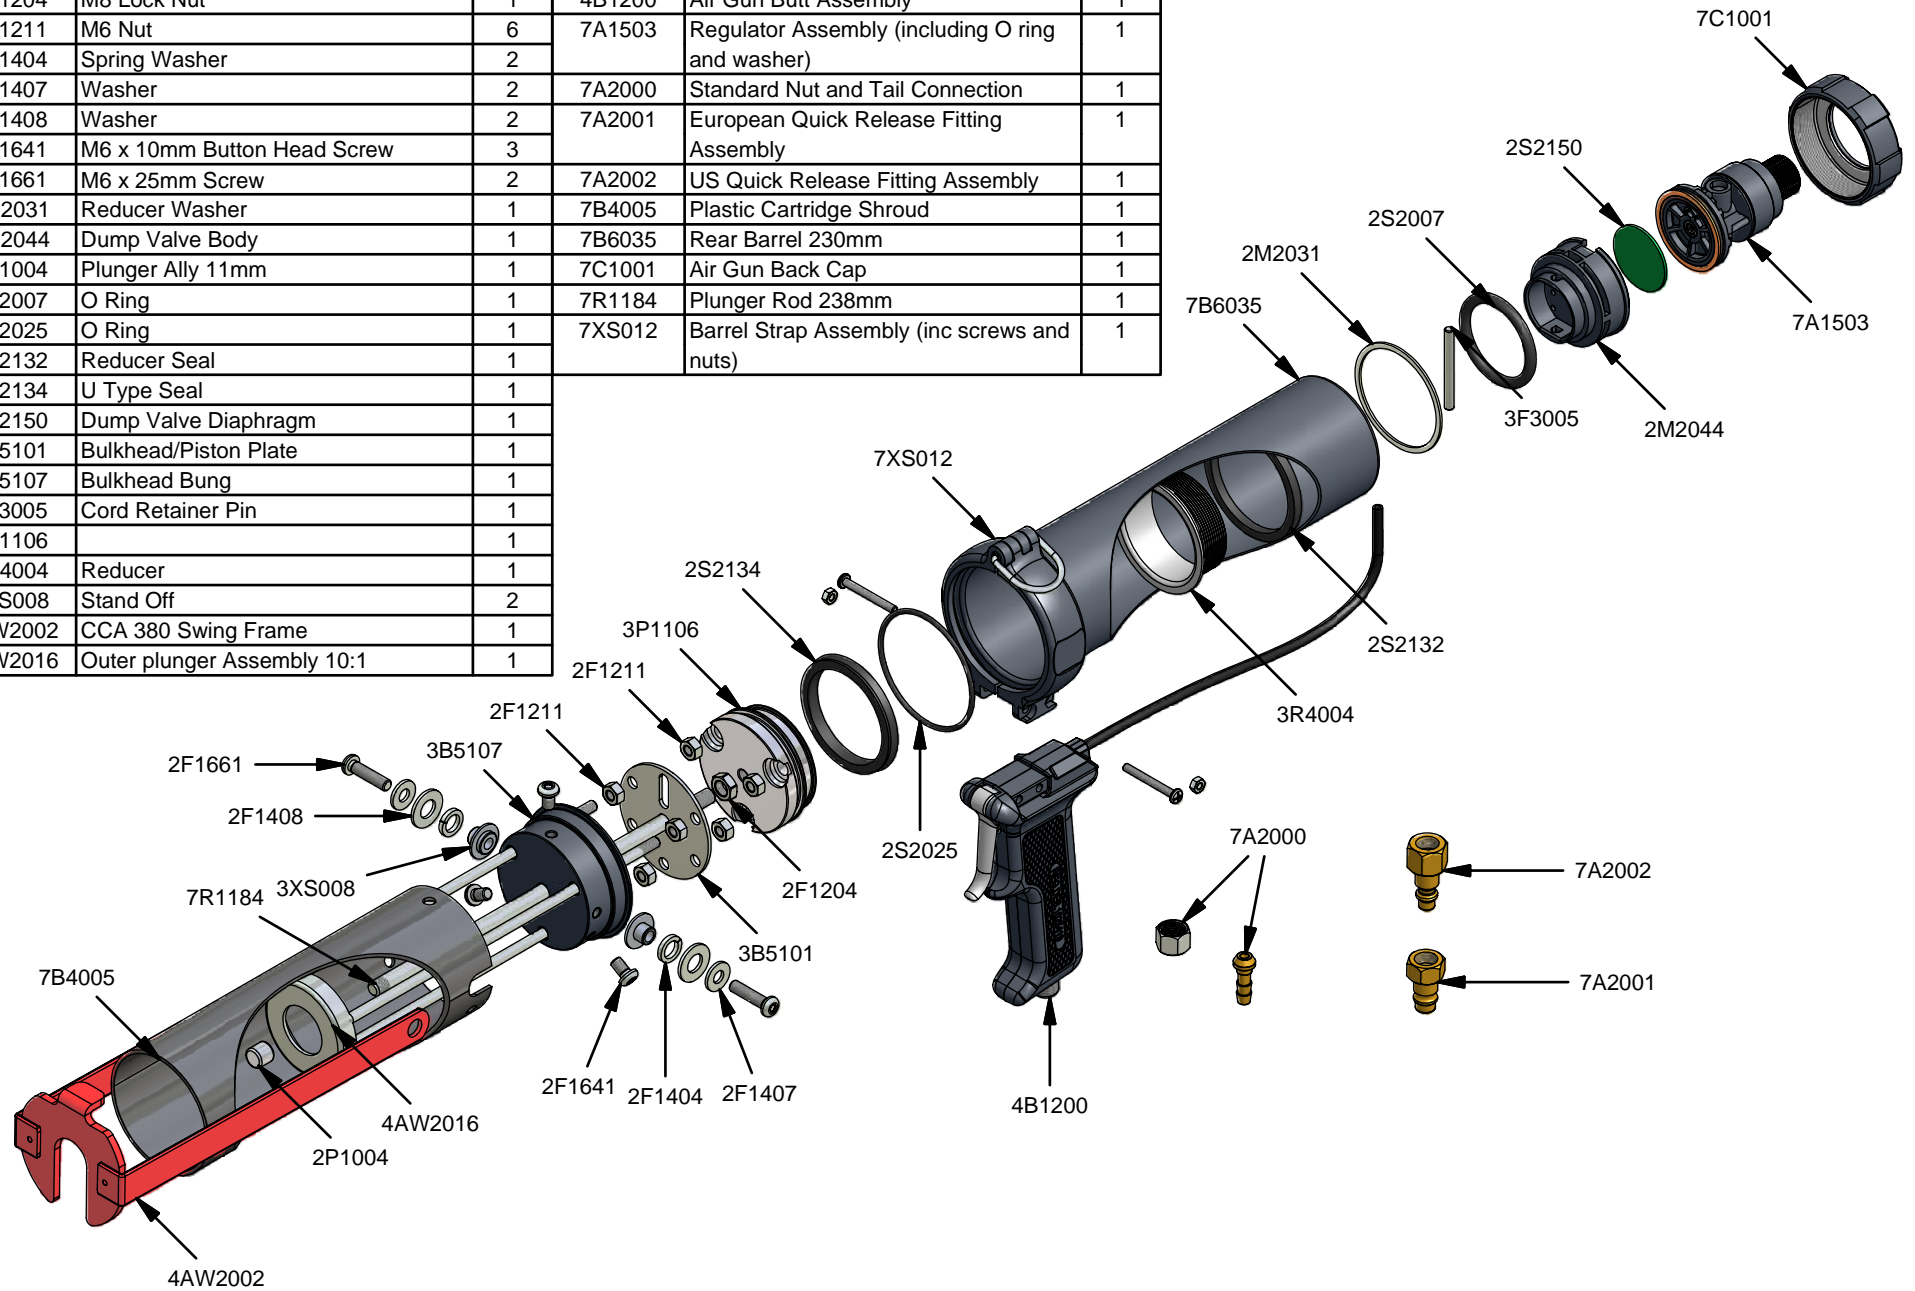

Parts List			Parts List		
STOCK No	DESCRIPTION	QTY	STOCK No	DESCRIPTION	QTY
2F1204	M8 Lock Nut	1	4B1200	Air Gun Butt Assembly	1
2F1211	M6 Nut	6	7A1503	Regulator Assembly (including O ring and washer)	1
2F1404	Spring Washer	2	7A2000	Standard Nut and Tail Connection	1
2F1407	Washer	2	7A2001	European Quick Release Fitting Assembly	1
2F1408	Washer	2	7A2002	US Quick Release Fitting Assembly	1
2F1641	M6 x 10mm Button Head Screw	3	7B4005	Plastic Cartridge Shroud	1
2F1661	M6 x 25mm Screw	2	7B6035	Rear Barrel 230mm	1
2M2031	Reducer Washer	1	7C1001	Air Gun Back Cap	1
2M2044	Dump Valve Body	1	7R1184	Plunger Rod 238mm	1
2P1004	Plunger Ally 11mm	1	7XS012	Barrel Strap Assembly (inc screws and nuts)	1
2S2007	O Ring	1			
2S2025	O Ring	1			
2S2132	Reducer Seal	1			
2S2134	U Type Seal	1			
2S2150	Dump Valve Diaphragm	1			
3B5101	Bulkhead/Piston Plate	1			
3B5107	Bulkhead Bung	1			
3F3005	Cord Retainer Pin	1			
3P1106		1			
3R4004	Reducer	1			
3XS008	Stand Off	2			
4AW2002	CCA 380 Swing Frame	1			
4AW2016	Outer plunger Assembly 10:1	1			