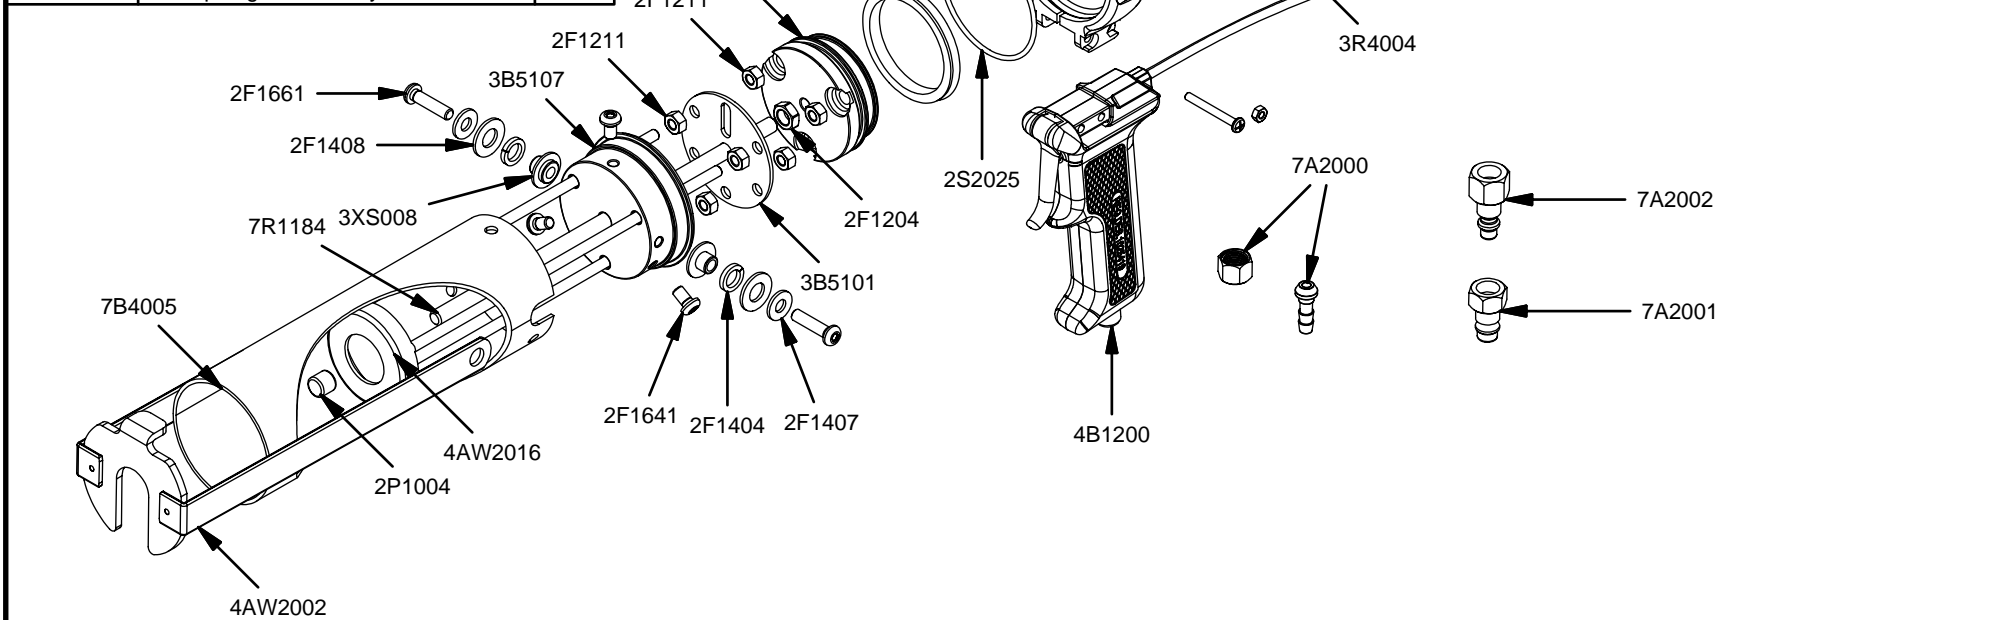

CCA 380 B 10

www.pccox.co.uk
sales@pccox.co.uk
TEL:44(0)1635 264500

REV
C

DATE
18/06/2008

Parts List			Parts List		
STOCK No	DESCRIPTION	QTY	STOCK No	DESCRIPTION	QTY
2F1204	M8 Lock Nut	1	4B1200	Air Gun Butt Assembly	1
2F1211	M6 Nut	6	7A1503	Regulator Assembly (including O ring and washer)	1
2F1404	Spring Washer	2	7A2000	Standard Nut and Tail Connection	1
2F1407	Washer	2	7A2001	European Quick Release Fitting Assembly	1
2F1408	Washer	2	7A2002	US Quick Release Fitting Assembly	1
2F1641	M6 x 10mm Button Head Screw	3	7B4005	Plastic Cartridge Shroud	1
2F1661	M6 x 25mm Screw	2	7B6035	Rear Barrel 230mm	1
2M2031	Reducer Washer	1	7C1001	Air Gun Back Cap	1
2M2044	Dump Valve Body	1	7R1184	Plunger Rod 238mm	1
2P1004	Plunger Ally 11mm	1	7XS012	Barrel Strap Assembly (inc screws and nuts)	1
2S2007	O Ring	1			
2S2025	O Ring	1			
2S2132	Reducer Seal	1			
2S2134	U Type Seal	1			
2S2150	Dump Valve Diaphragm	1			
3B5101	Bulkhead/Piston Plate	1			
3B5107	Bulkhead Bung	1			
3F3005	Cord Retainer Pin	1			
3P1106		1			
3R4004	Reducer	1			
3XS008	Stand Off	2			
4AW2002	CCA 380 Swing Frame	1			
4AW2016	Outer plunger Assembly 10:1	1			