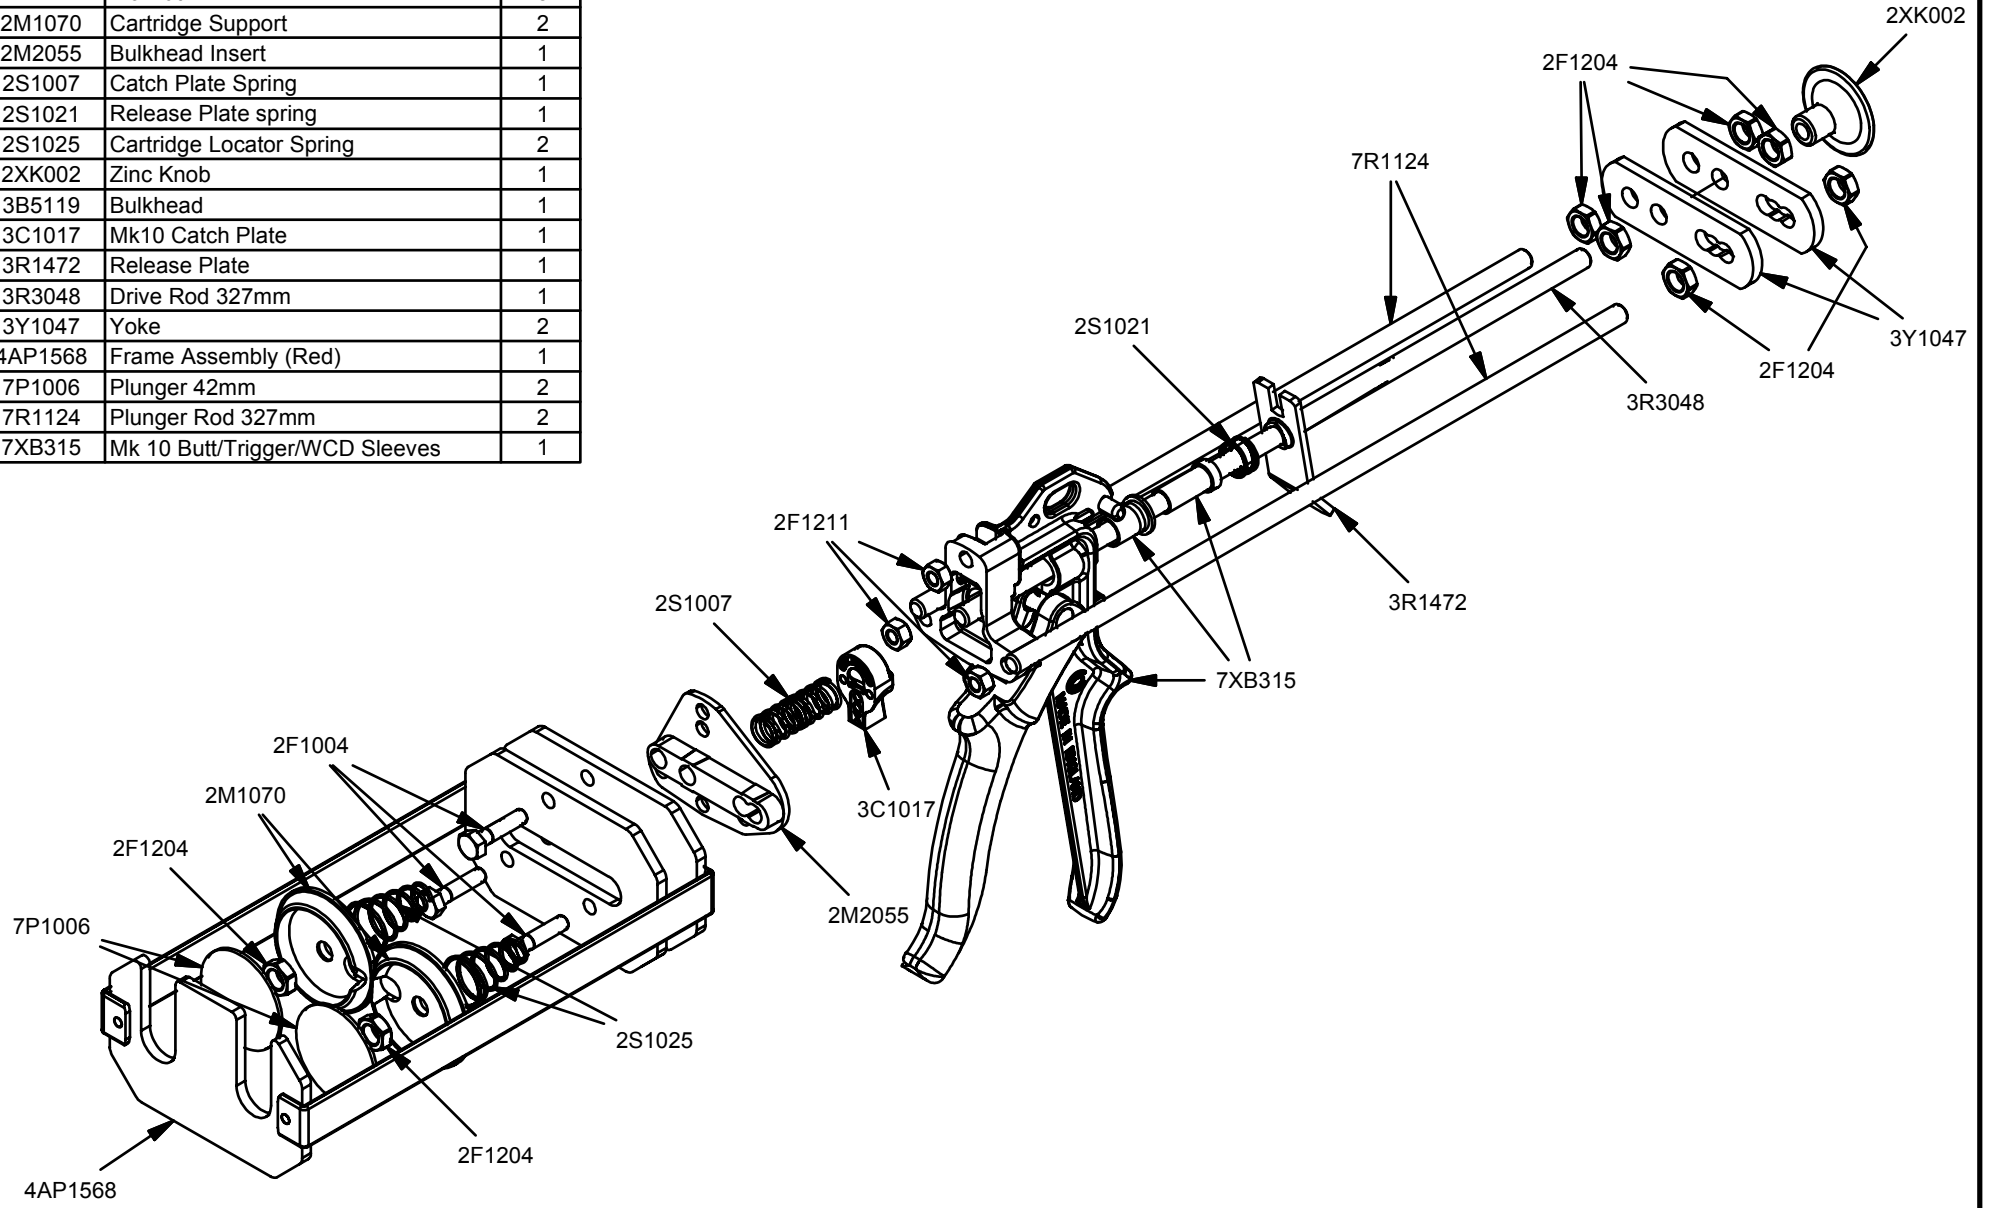

Parts List		
STOCK No	DESCRIPTION	QTY
2F1004	M6 x 25mm Hexagon bolt	3
2F1204	M8 Lock Nut	8
2F1211	M6 Nut	3
2M1070	Cartridge Support	2
2M2055	Bulkhead Insert	1
2S1007	Catch Plate Spring	1
2S1021	Release Plate spring	1
2S1025	Cartridge Locator Spring	2
2XK002	Zinc Knob	1
3B5119	Bulkhead	1
3C1017	Mk10 Catch Plate	1
3R1472	Release Plate	1
3R3048	Drive Rod 327mm	1
3Y1047	Yoke	2
4AP1568	Frame Assembly (Red)	1
7P1006	Plunger 42mm	2
7R1124	Plunger Rod 327mm	2
7XB315	Mk 10 Butt/Trigger/WCD Sleeves	1

# CBM 310 CP(X)

www.pccox.co.uk  
 sales@pccox.co.uk  
 TEL:44(0)1635 264500

REV	DATE
B	13/08/2003

Parts List		
STOCK No	DESCRIPTION	QTY
2F1004	M6 x 25mm Hexagon bolt	3
2F1204	M8 Lock Nut	8
2F1211	M6 Nut	3
2M1070	Cartridge Support	2
2M2055	Bulkhead Insert	1
2S1007	Catch Plate Spring	1
2S1021	Release Plate spring	1
2S1025	Cartridge Locator Spring	2
2XK002	Zinc Knob	1
3B5119	Bulkhead	1
3C1017	Mk10 Catch Plate	1
3R1472	Release Plate	1
3R3048	Drive Rod 327mm	1
3Y1047	Yoke	2
4AP1568	Frame Assembly (Red)	1
7P1006	Plunger 42mm	2
7R1124	Plunger Rod 327mm	2
7XB315	Mk 10 Butt/Trigger/WCD Sleeves	1