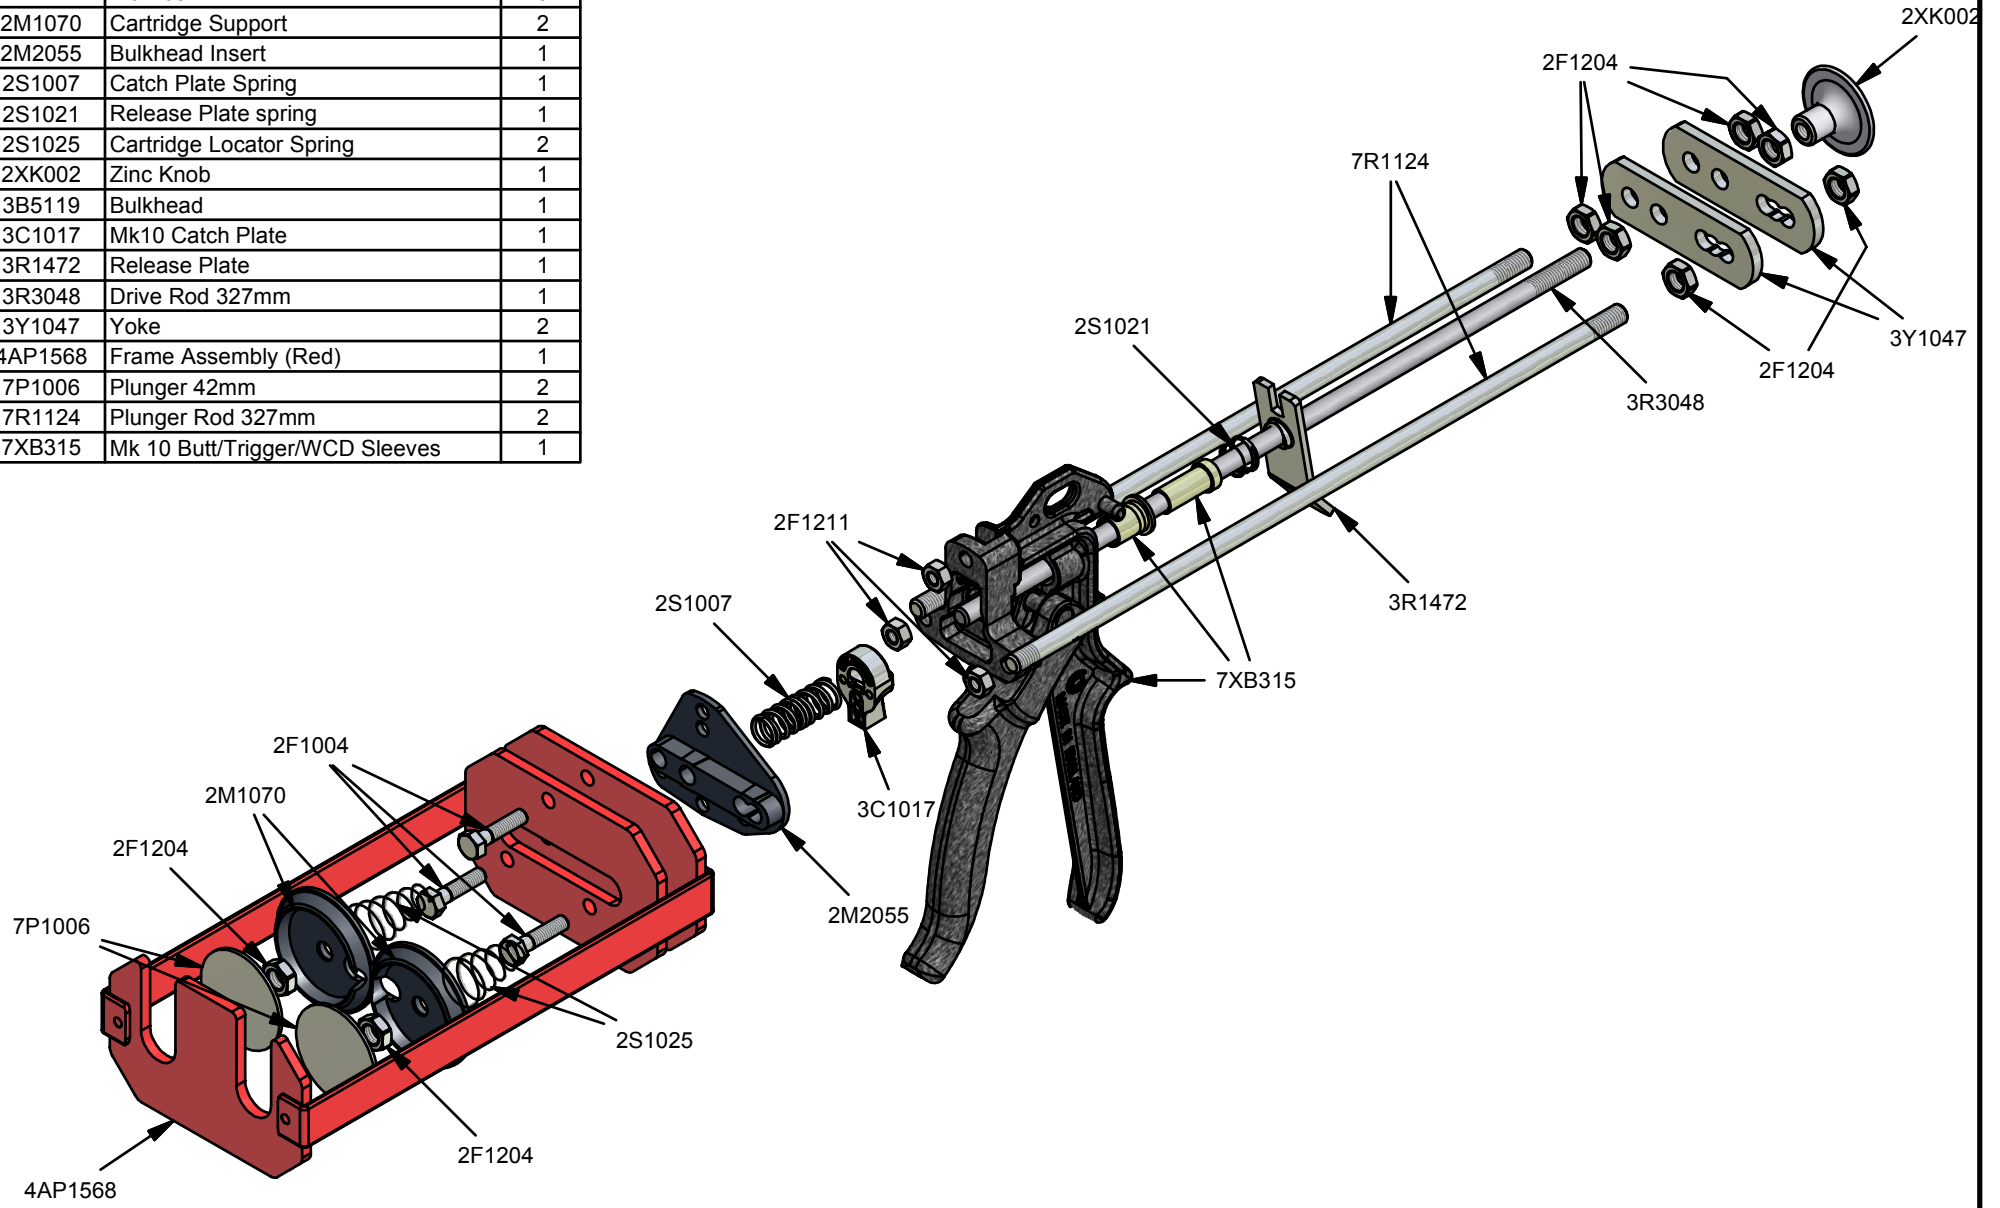

Parts List		
STOCK No	DESCRIPTION	QTY
2F1004	M6 x 25mm Hexagon bolt	3
2F1204	M8 Lock Nut	8
2F1211	M6 Nut	3
2M1070	Cartridge Support	2
2M2055	Bulkhead Insert	1
2S1007	Catch Plate Spring	1
2S1021	Release Plate spring	1
2S1025	Cartridge Locator Spring	2
2XK002	Zinc Knob	1
3B5119	Bulkhead	1
3C1017	Mk10 Catch Plate	1
3R1472	Release Plate	1
3R3048	Drive Rod 327mm	1
3Y1047	Yoke	2
4AP1568	Frame Assembly (Red)	1
7P1006	Plunger 42mm	2
7R1124	Plunger Rod 327mm	2
7XB315	Mk 10 Butt/Trigger/WCD Sleeves	1

# CBM 310 CP(X)

www.pccox.co.uk  
 sales@pccox.co.uk  
 TEL:44(0)1635 264500

REV	DATE
B	13/08/2003

Parts List		
STOCK No	DESCRIPTION	QTY
2F1004	M6 x 25mm Hexagon bolt	3
2F1204	M8 Lock Nut	8
2F1211	M6 Nut	3
2M1070	Cartridge Support	2
2M2055	Bulkhead Insert	1
2S1007	Catch Plate Spring	1
2S1021	Release Plate spring	1
2S1025	Cartridge Locator Spring	2
2XK002	Zinc Knob	1
3B5119	Bulkhead	1
3C1017	Mk10 Catch Plate	1
3R1472	Release Plate	1
3R3048	Drive Rod 327mm	1
3Y1047	Yoke	2
4AP1568	Frame Assembly (Red)	1
7P1006	Plunger 42mm	2
7R1124	Plunger Rod 327mm	2
7XB315	Mk 10 Butt/Trigger/WCD Sleeves	1