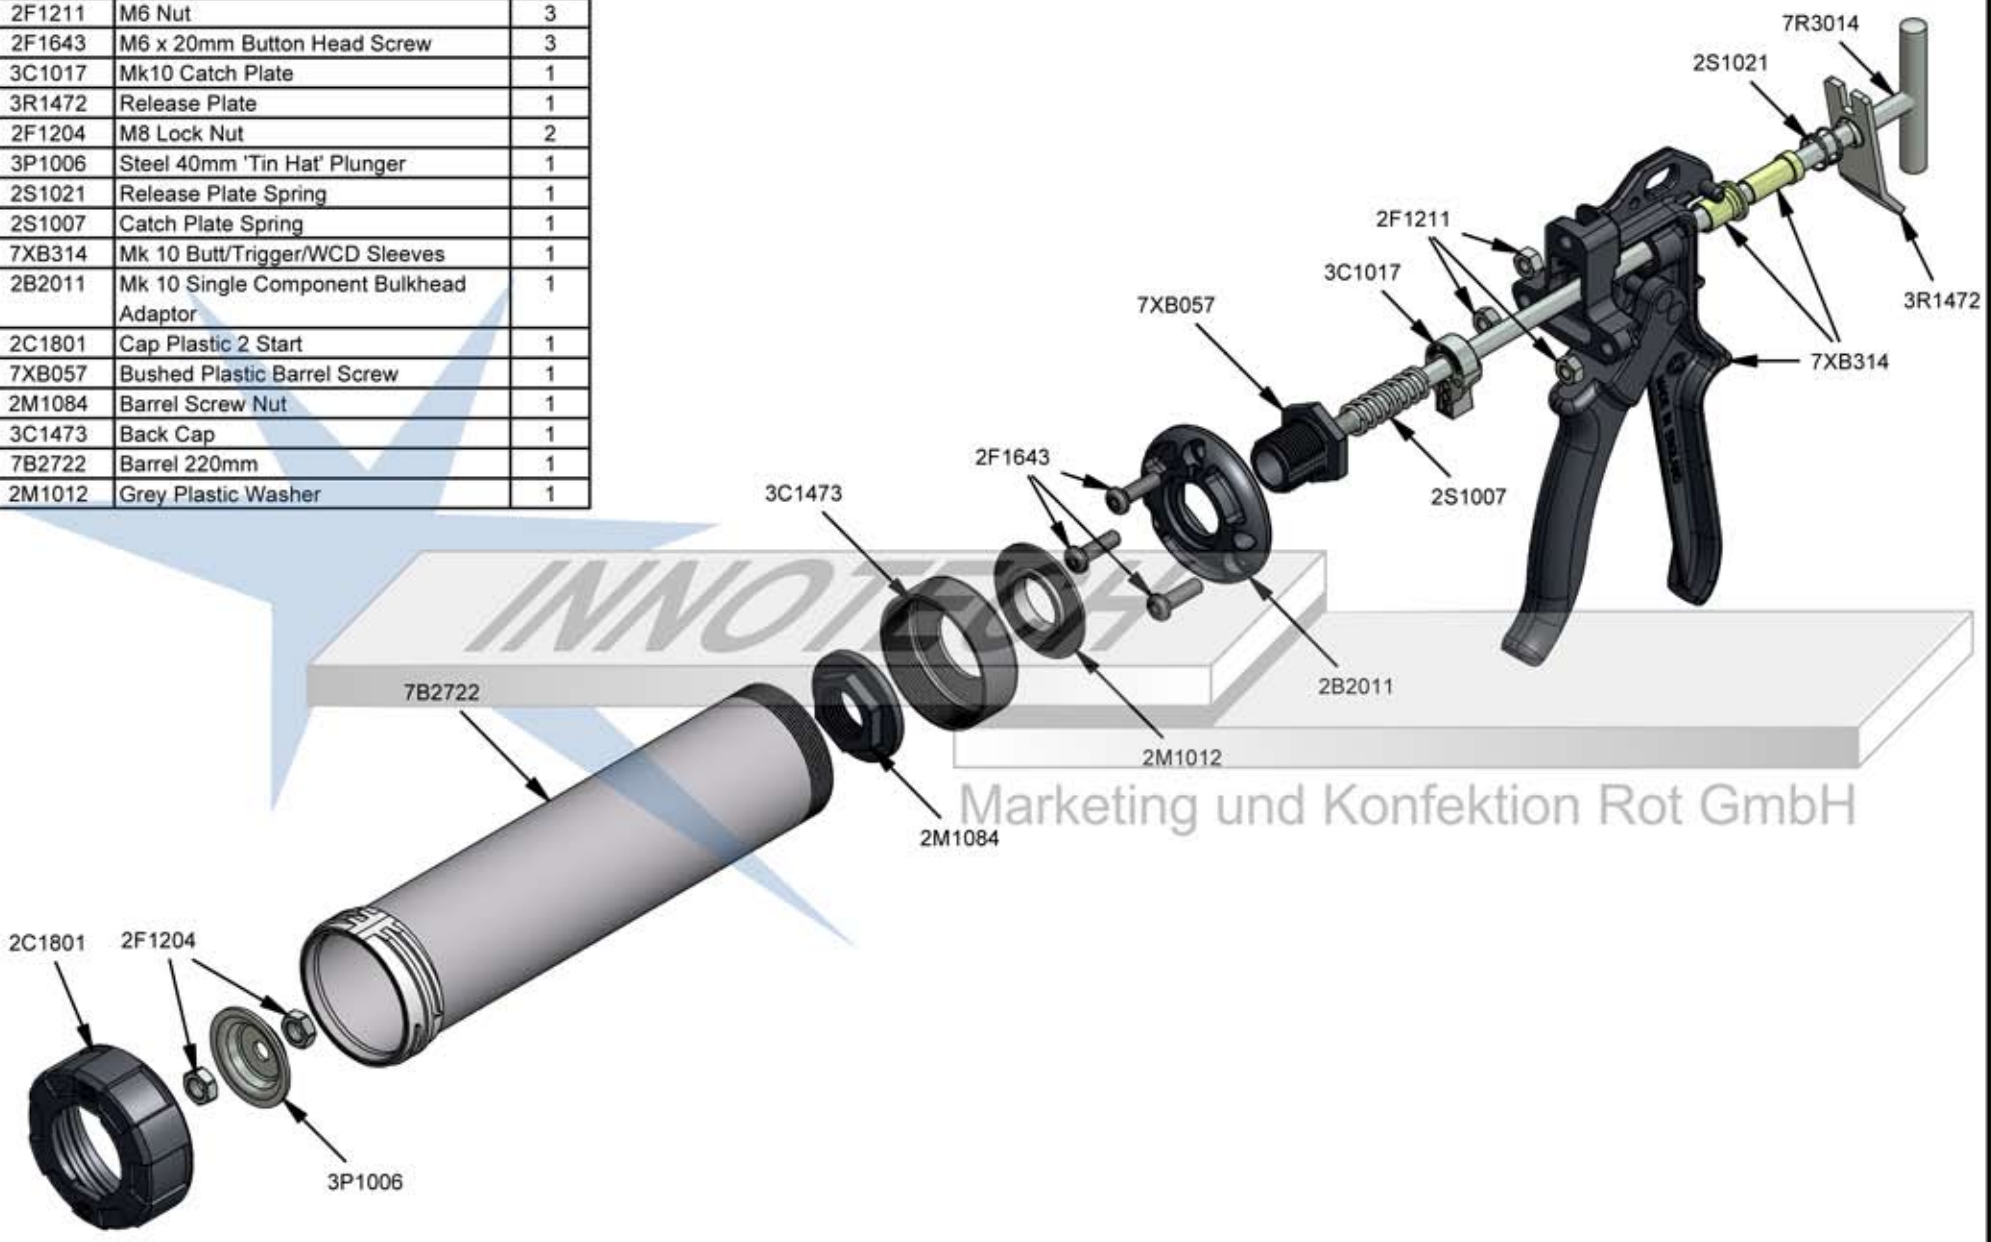

Parts List

STOCK No	DESCRIPTION	QTY
7R3014	T Handle Rod 330mm	1
2F1211	M6 Nut	3
2F1643	M6 x 20mm Button Head Screw	3
3C1017	Mk10 Catch Plate	1
3R1472	Release Plate	1
2F1204	M8 Lock Nut	2
3P1006	Steel 40mm 'Tin Hat' Plunger	1
2S1021	Release Plate Spring	1
2S1007	Catch Plate Spring	1
7XB314	Mk 10 Butt/Trigger/WCD Sleeves	1
2B2011	Mk 10 Single Component Bulkhead Adaptor	1
2C1801	Cap Plastic 2 Start	1
7XB057	Bushed Plastic Barrel Screw	1
2M1084	Barrel Screw Nut	1
3C1473	Back Cap	1
7B2722	Barrel 220mm	1
2M1012	Grey Plastic Washer	1

# Ultraflow Combi 310 Cartridge

www.pccox.co.uk  
 sales@pccox.co.uk  
 TEL:44(0)1635 264500

REV  
 F

DATE  
 06/09/2013