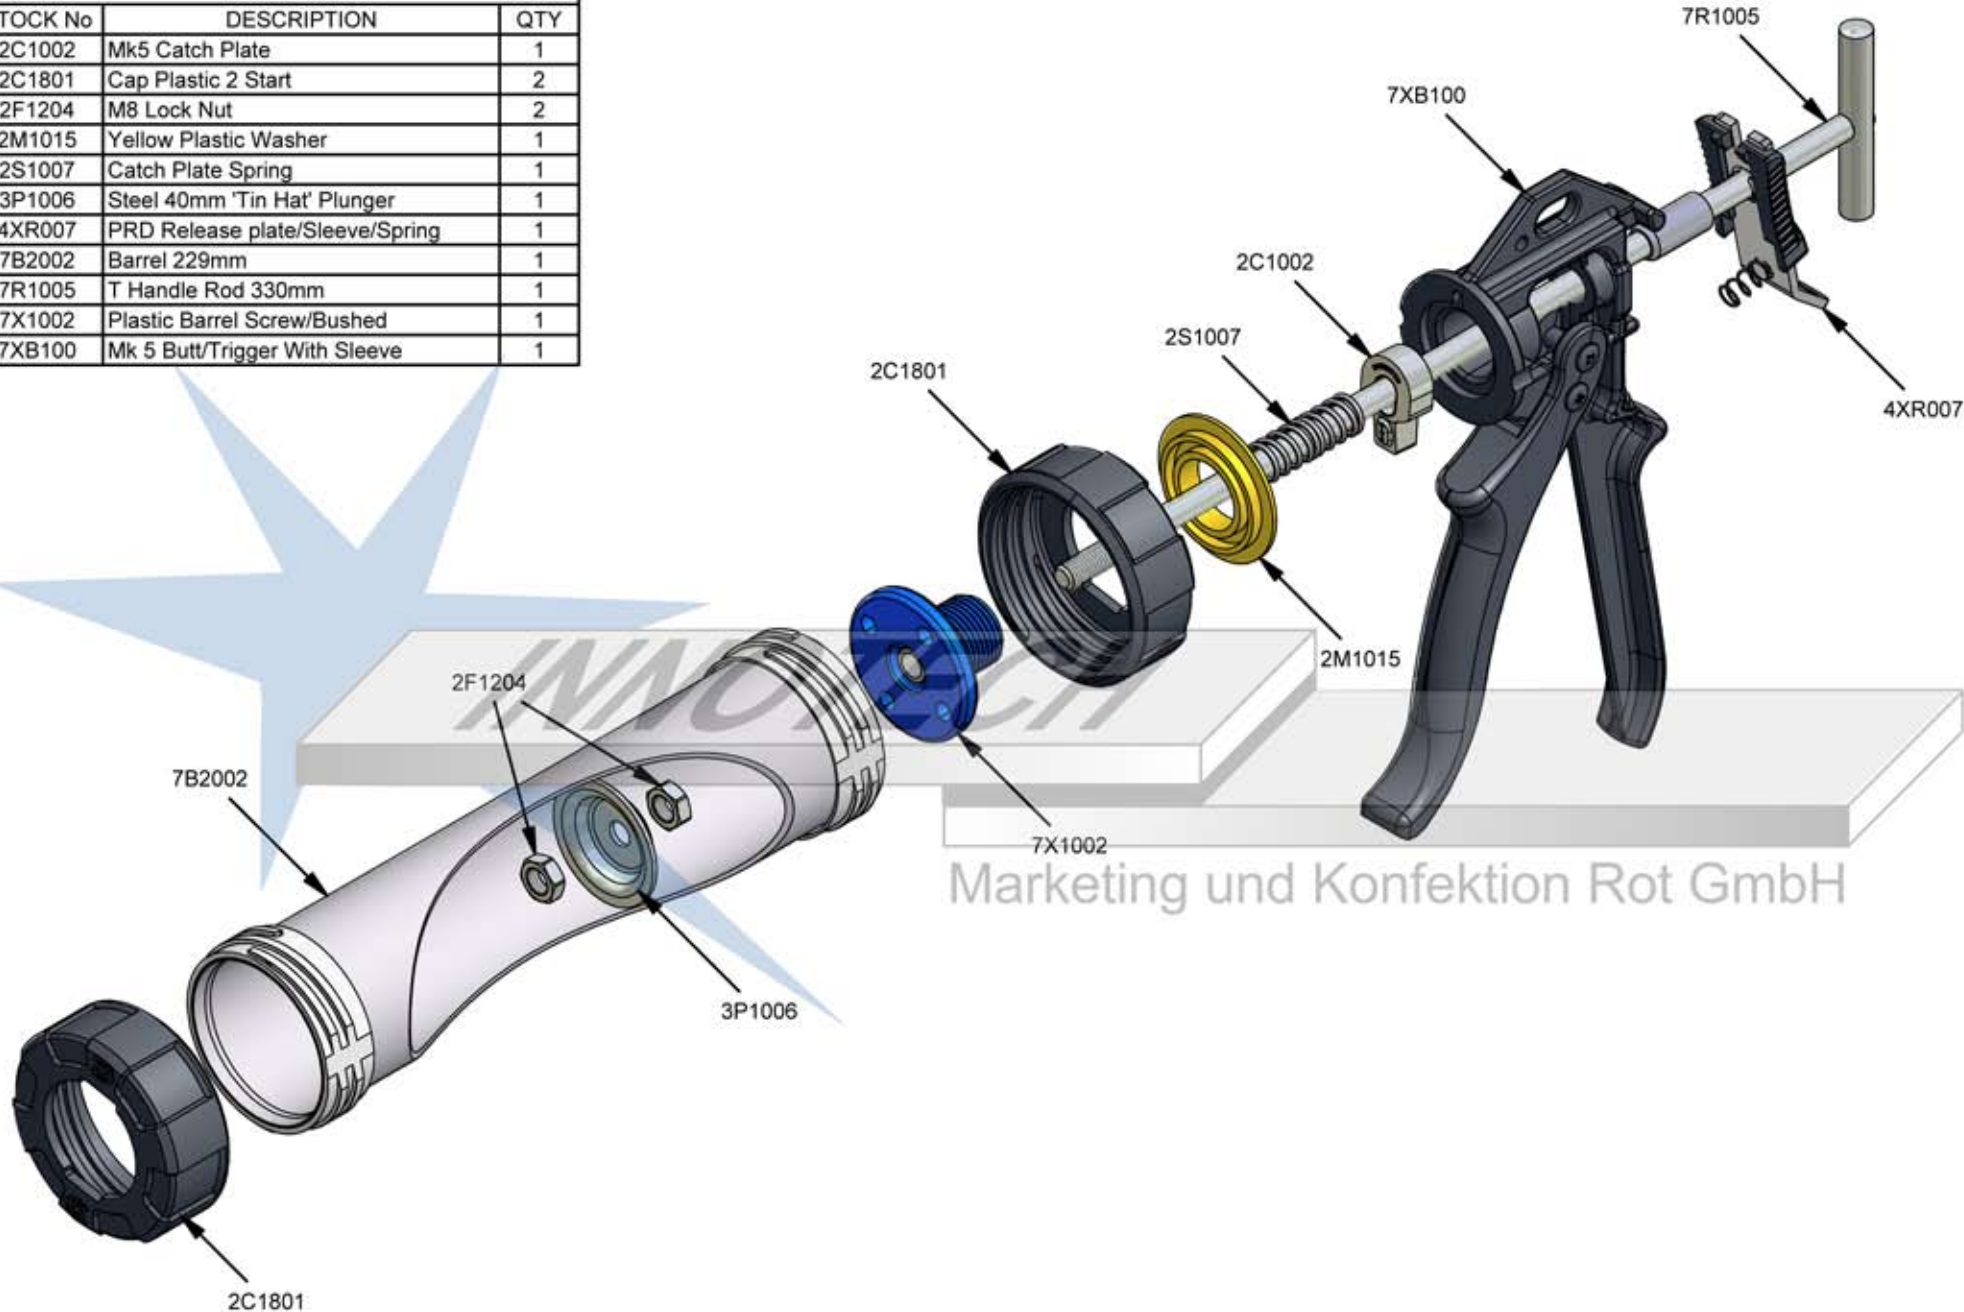

Parts List

STOCK No	DESCRIPTION	QTY
2C1002	Mk5 Catch Plate	1
2C1801	Cap Plastic 2 Start	2
2F1204	M8 Lock Nut	2
2M1015	Yellow Plastic Washer	1
2S1007	Catch Plate Spring	1
3P1006	Steel 40mm 'Tin Hat' Plunger	1
4XR007	PRD Release plate/Sleeve/Spring	1
7B2002	Barrel 229mm	1
7R1005	T Handle Rod 330mm	1
7X1002	Plastic Barrel Screw/Bushed	1
7XB100	Mk 5 Butt/Trigger With Sleeve	1

Marketing und Konfektion Rot GmbH

Powerflow Combi 310 Cartridge

www.pccox.co.uk
 sales@pccox.co.uk
 TEL:44(0)1635 264500

REV	DATE
D	01/12/2006