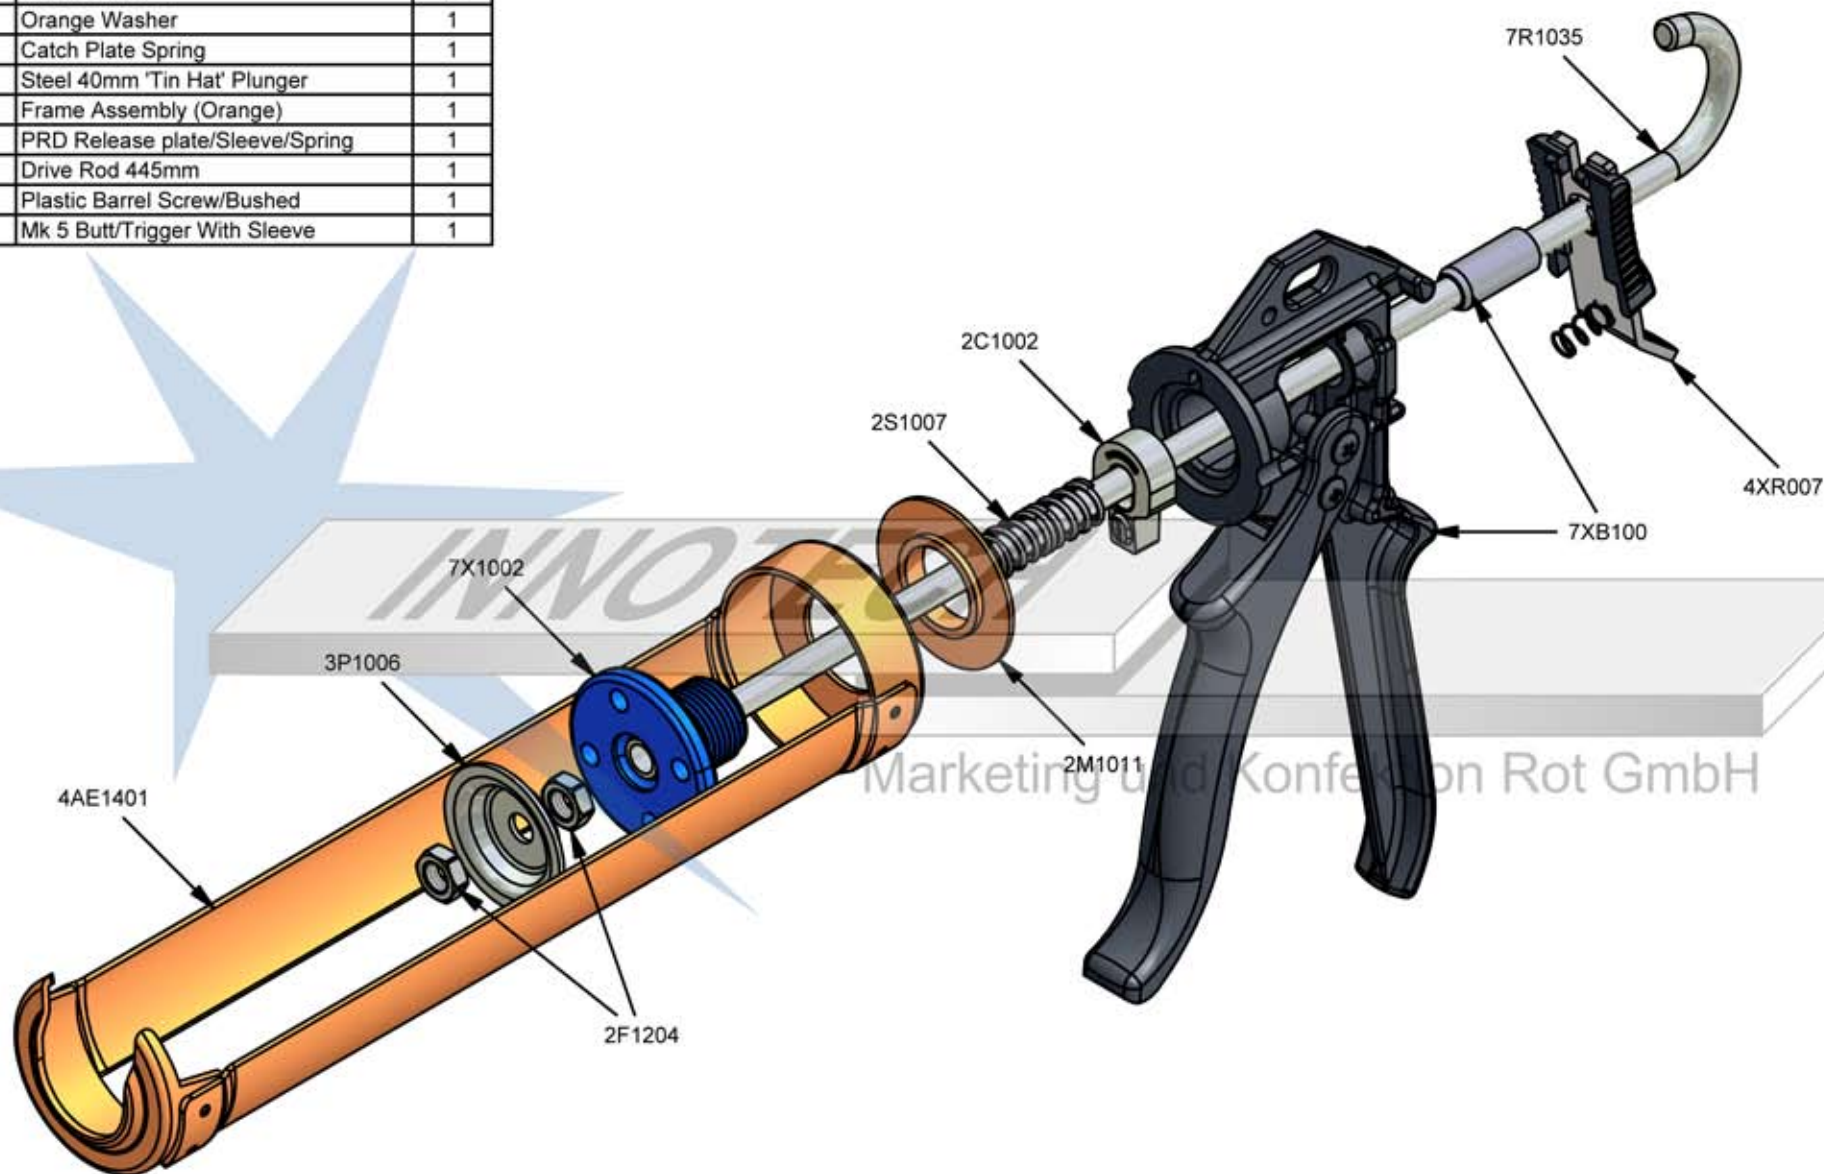

Parts List

STOCK No	DESCRIPTION	QTY
2C1002	Mk5 Catch Plate	1
2F1204	M8 Lock Nut	2
2M1011	Orange Washer	1
2S1007	Catch Plate Spring	1
3P1006	Steel 40mm 'Tin Hat' Plunger	1
4AE1401	Frame Assembly (Orange)	1
4XR007	PRD Release plate/Sleeve/Spring	1
7R1035	Drive Rod 445mm	1
7X1002	Plastic Barrel Screw/Bushed	1
7XB100	Mk 5 Butt/Trigger With Sleeve	1