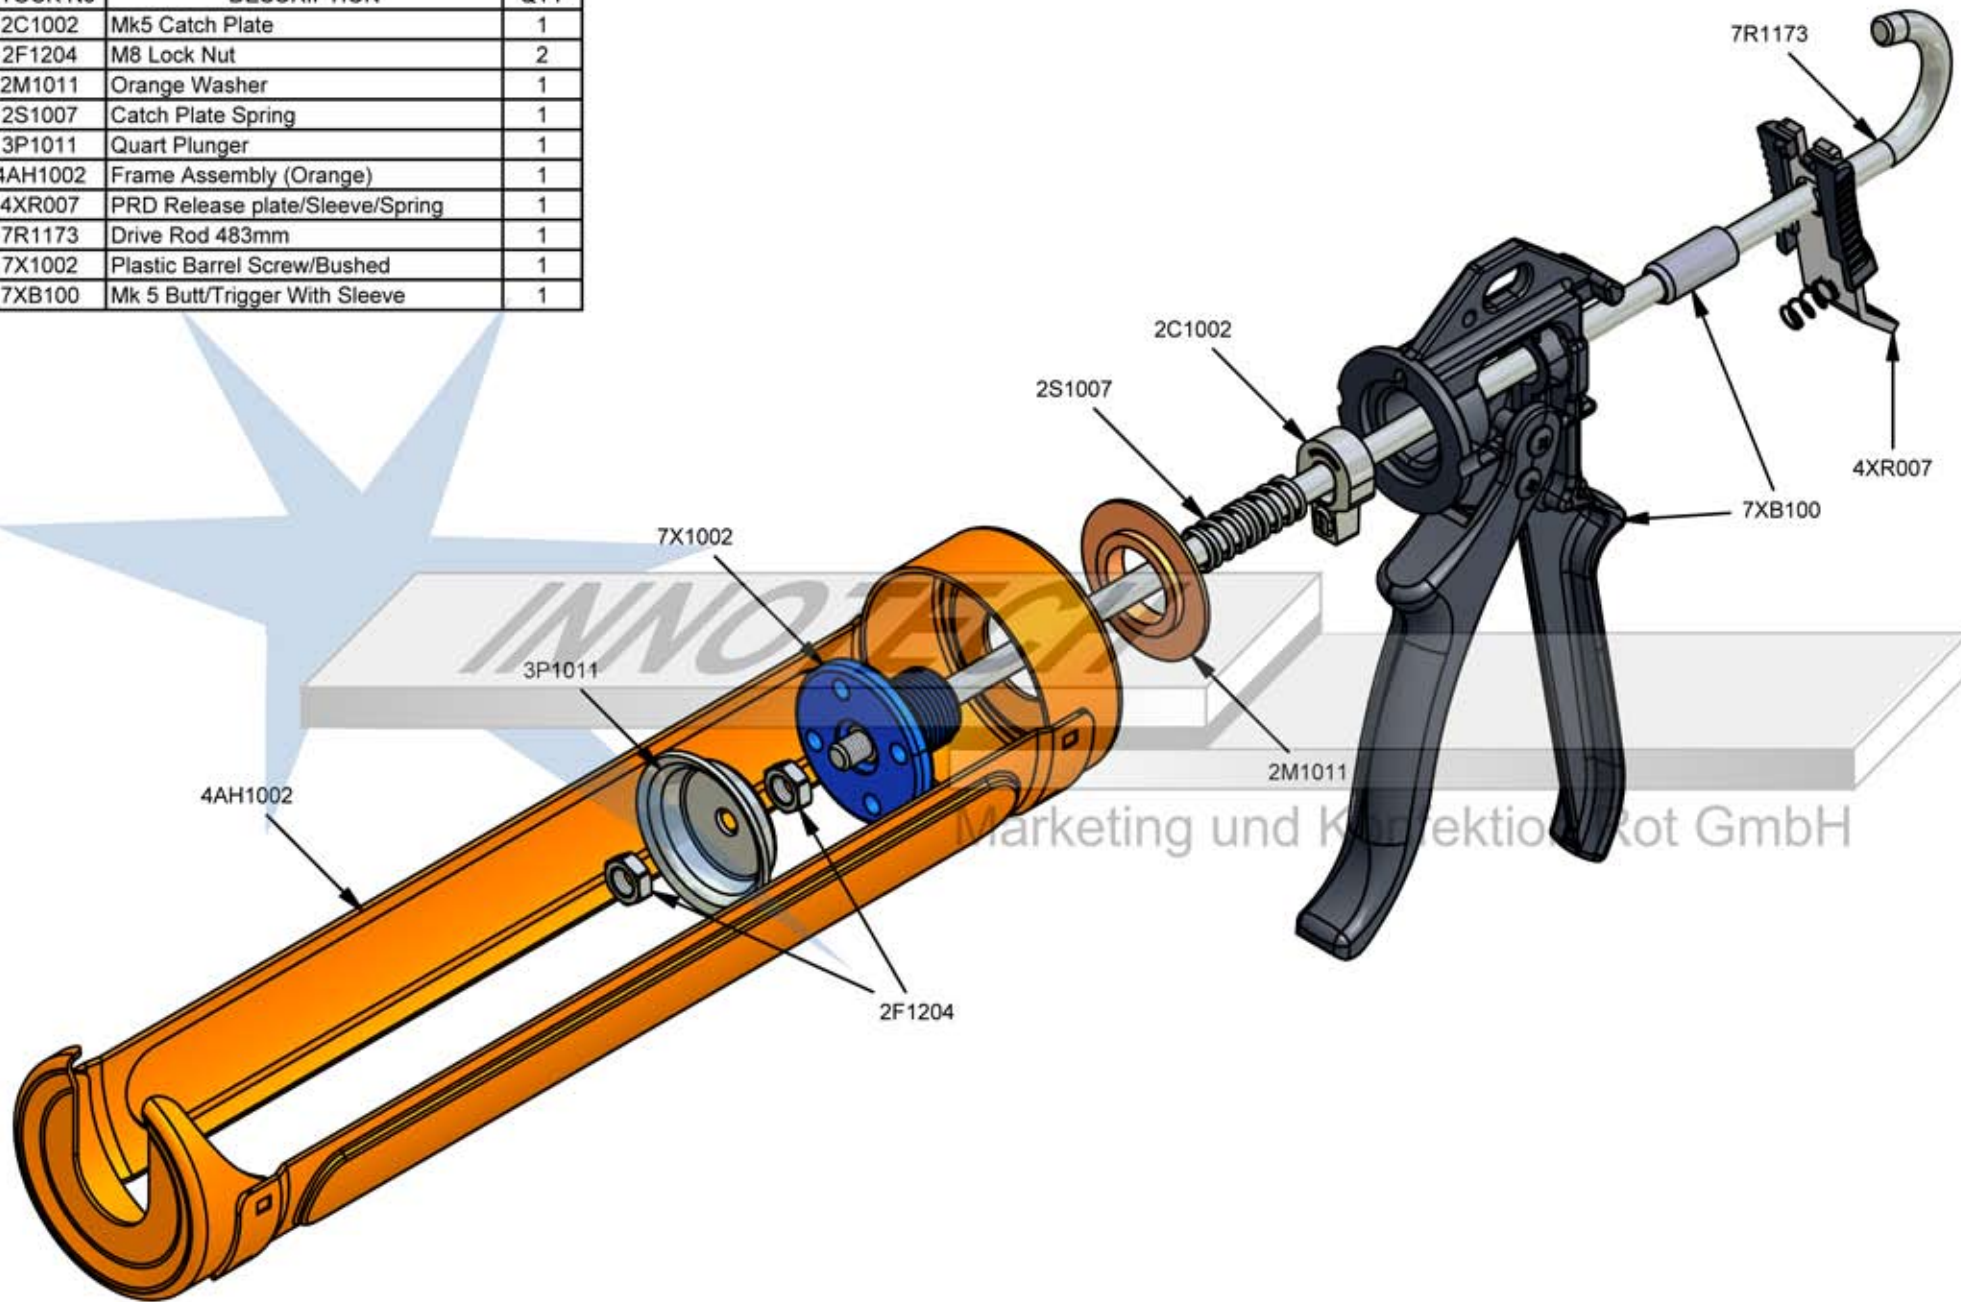

Parts List

STOCK No	DESCRIPTION	QTY
2C1002	Mk5 Catch Plate	1
2F1204	M8 Lock Nut	2
2M1011	Orange Washer	1
2S1007	Catch Plate Spring	1
3P1011	Quart Plunger	1
4AH1002	Frame Assembly (Orange)	1
4XR007	PRD Release plate/Sleeve/Spring	1
7R1173	Drive Rod 483mm	1
7X1002	Plastic Barrel Screw/Bushed	1
7XB100	Mk 5 Butt/Trigger With Sleeve	1