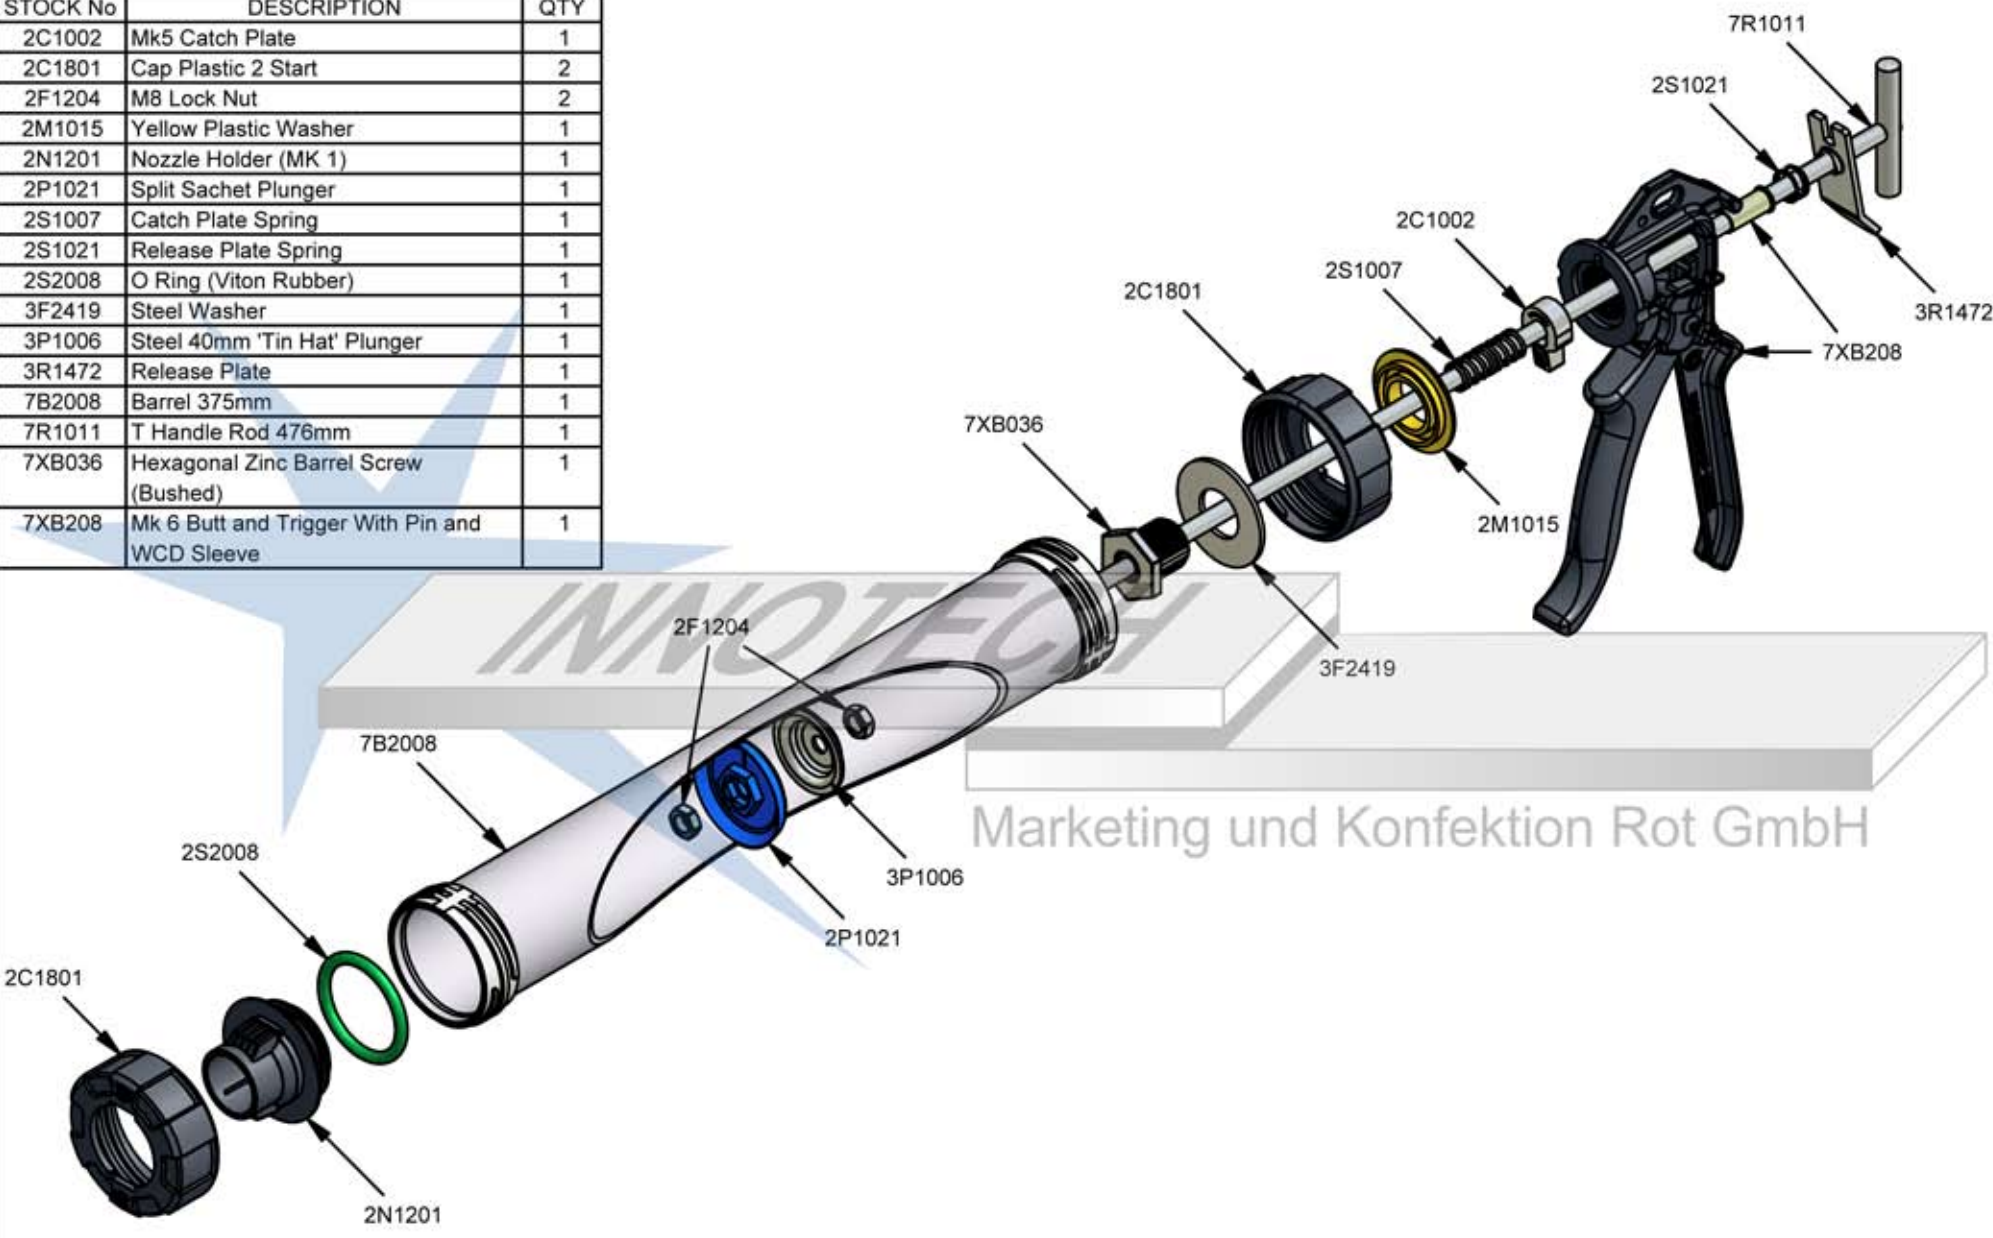

Parts List

STOCK No	DESCRIPTION	QTY
2C1002	Mk5 Catch Plate	1
2C1801	Cap Plastic 2 Start	2
2F1204	M8 Lock Nut	2
2M1015	Yellow Plastic Washer	1
2N1201	Nozzle Holder (MK 1)	1
2P1021	Split Sachet Plunger	1
2S1007	Catch Plate Spring	1
2S1021	Release Plate Spring	1
2S2008	O Ring (Viton Rubber)	1
3F2419	Steel Washer	1
3P1006	Steel 40mm 'Tin Hat' Plunger	1
3R1472	Release Plate	1
7B2008	Barrel 375mm	1
7R1011	T Handle Rod 476mm	1
7XB036	Hexagonal Zinc Barrel Screw (Bushed)	1
7XB208	Mk 6 Butt and Trigger With Pin and WCD Sleeve	1