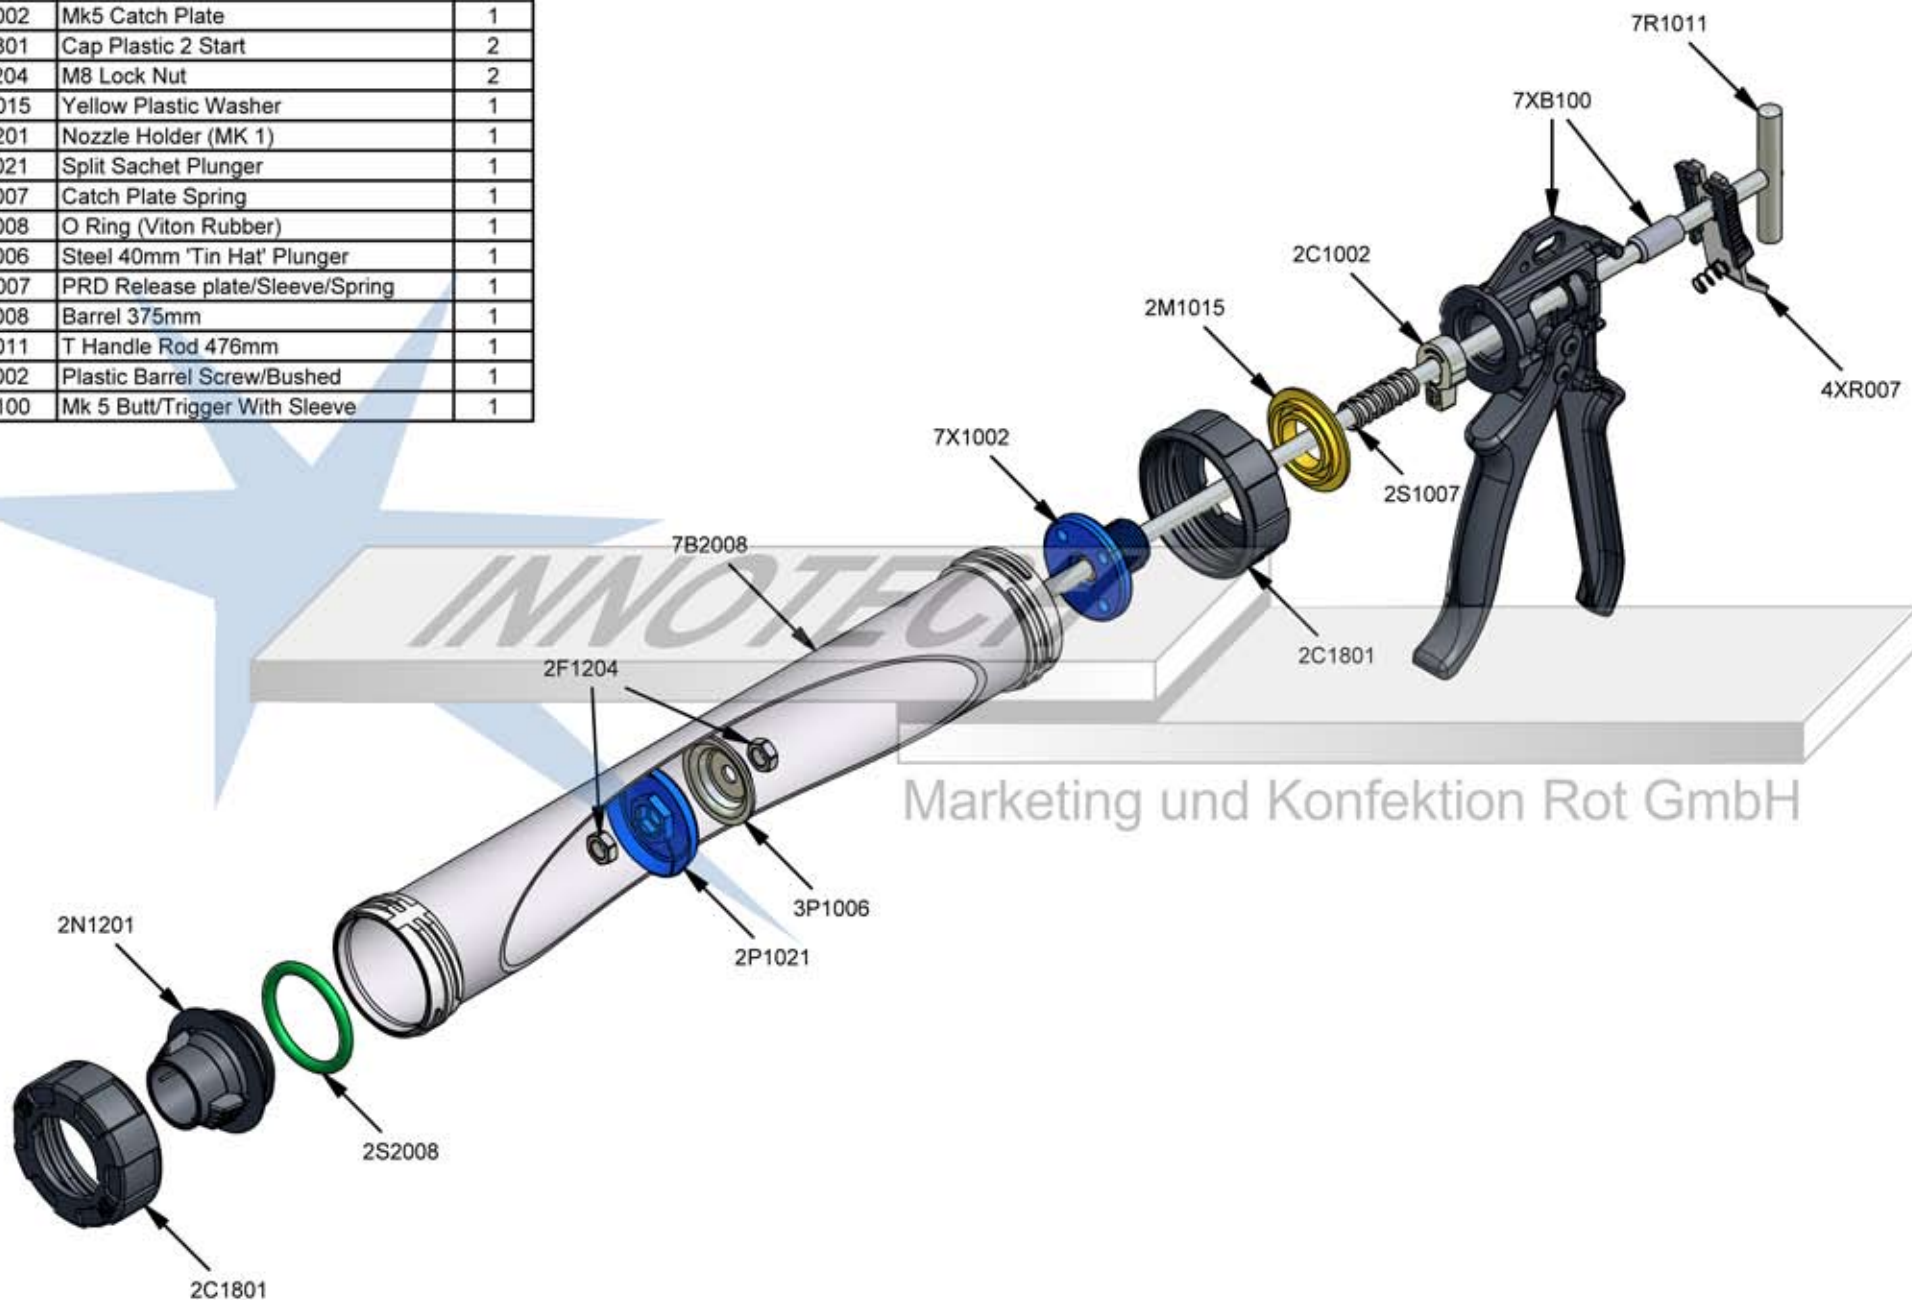

Parts List

| STOCK No | DESCRIPTION                     | QTY |
|----------|---------------------------------|-----|
| 2C1002   | Mk5 Catch Plate                 | 1   |
| 2C1801   | Cap Plastic 2 Start             | 2   |
| 2F1204   | M8 Lock Nut                     | 2   |
| 2M1015   | Yellow Plastic Washer           | 1   |
| 2N1201   | Nozzle Holder (MK 1)            | 1   |
| 2P1021   | Split Sachet Plunger            | 1   |
| 2S1007   | Catch Plate Spring              | 1   |
| 2S2008   | O Ring (Viton Rubber)           | 1   |
| 3P1006   | Steel 40mm 'Tin Hat' Plunger    | 1   |
| 4XR007   | PRD Release plate/Sleeve/Spring | 1   |
| 7B2008   | Barrel 375mm                    | 1   |
| 7R1011   | T Handle Rod 476mm              | 1   |
| 7X1002   | Plastic Barrel Screw/Bushed     | 1   |
| 7XB100   | Mk 5 Butt/Trigger With Sleeve   | 1   |