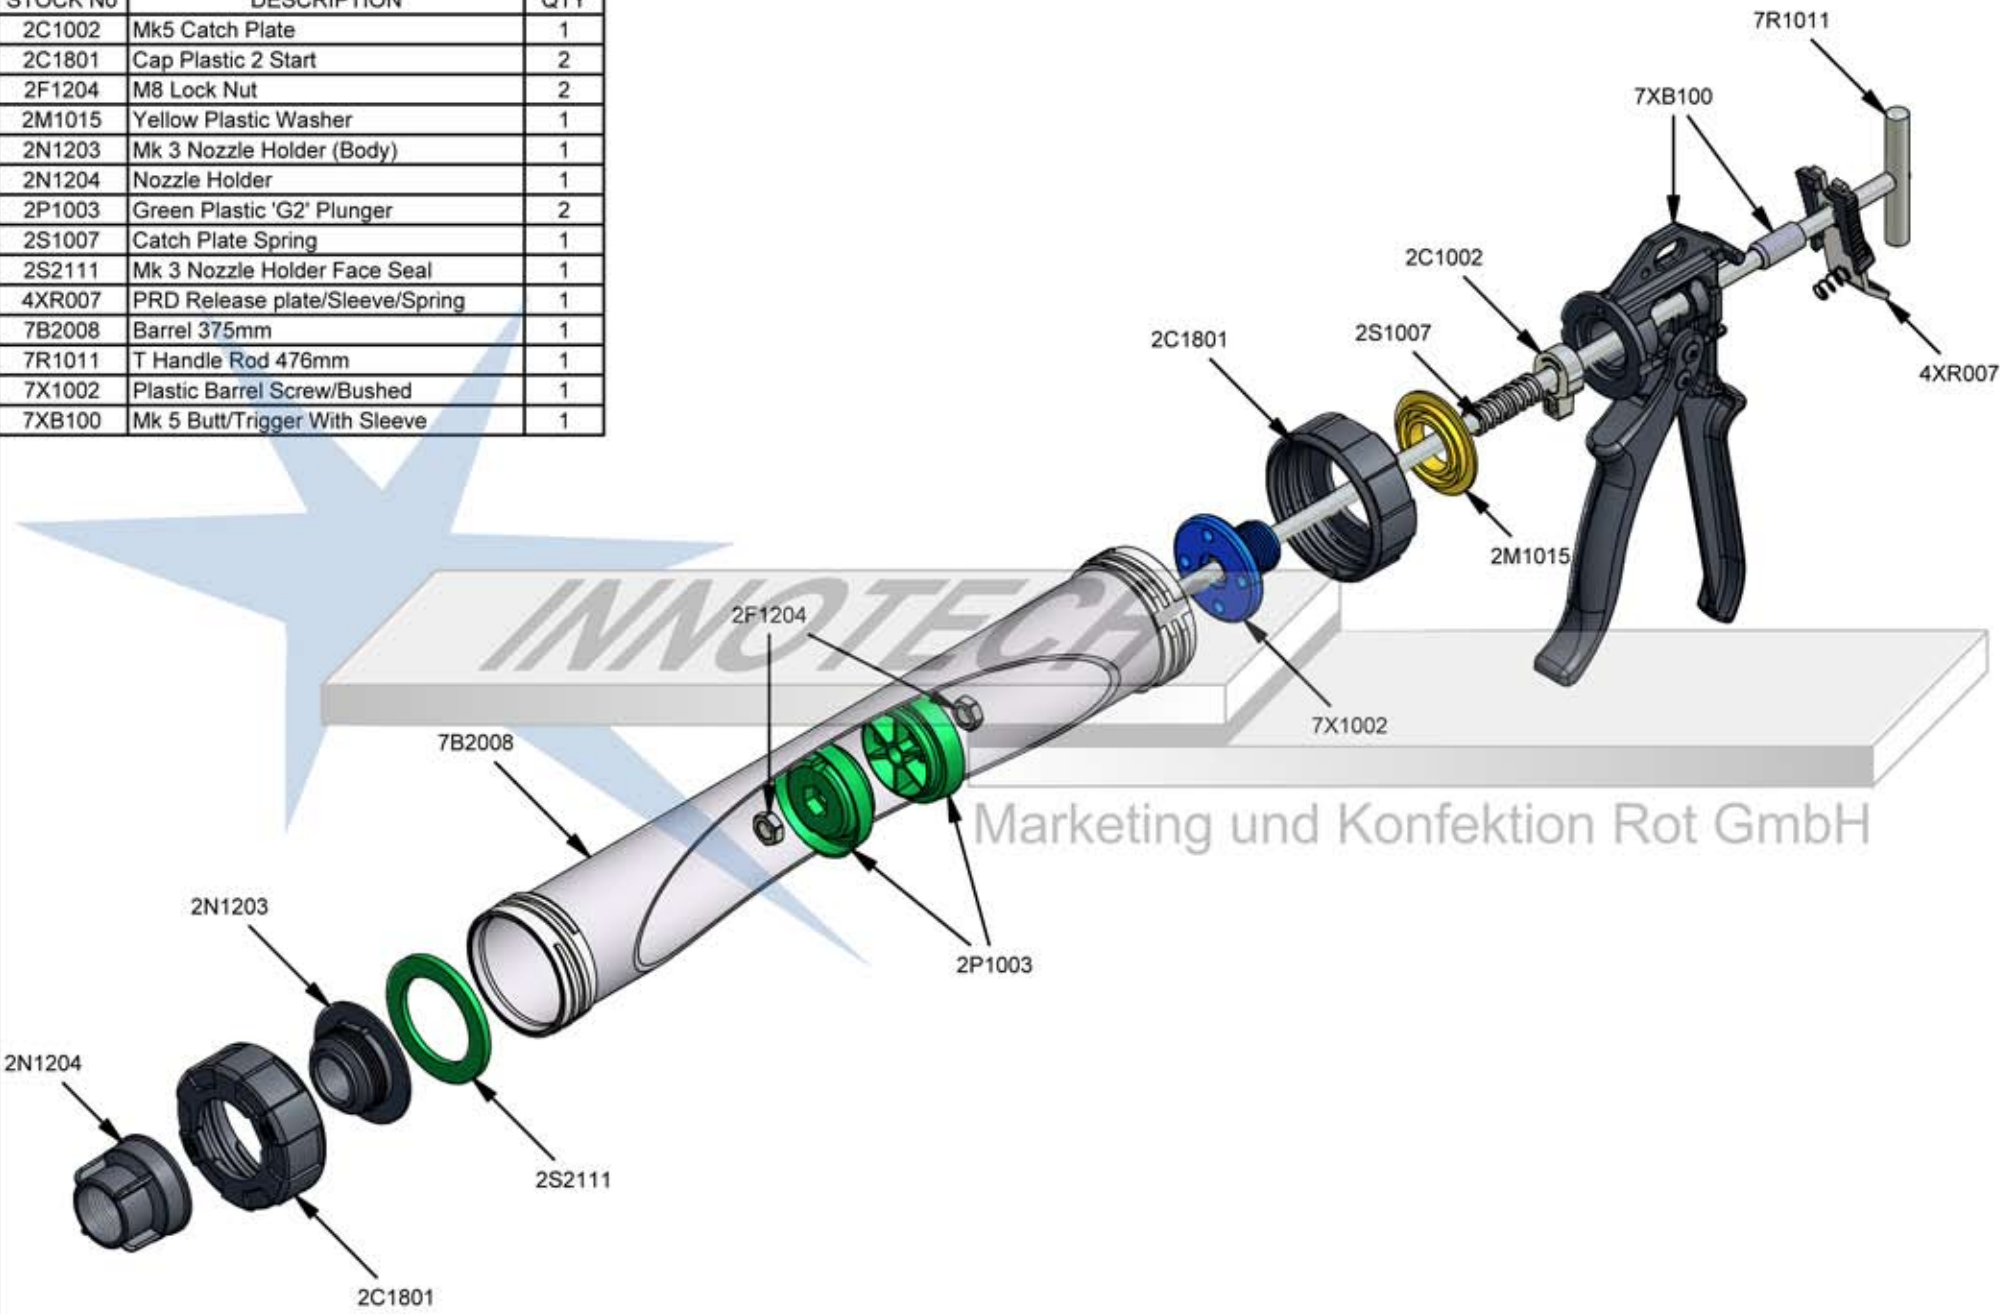

Parts List

STOCK No	DESCRIPTION	QTY
2C1002	Mk5 Catch Plate	1
2C1801	Cap Plastic 2 Start	2
2F1204	M8 Lock Nut	2
2M1015	Yellow Plastic Washer	1
2N1203	Mk 3 Nozzle Holder (Body)	1
2N1204	Nozzle Holder	1
2P1003	Green Plastic 'G2' Plunger	2
2S1007	Catch Plate Spring	1
2S2111	Mk 3 Nozzle Holder Face Seal	1
4XR007	PRD Release plate/Sleeve/Spring	1
7B2008	Barrel 375mm	1
7R1011	T Handle Rod 476mm	1
7X1002	Plastic Barrel Screw/Bushed	1
7XB100	Mk 5 Butt/Trigger With Sleeve	1