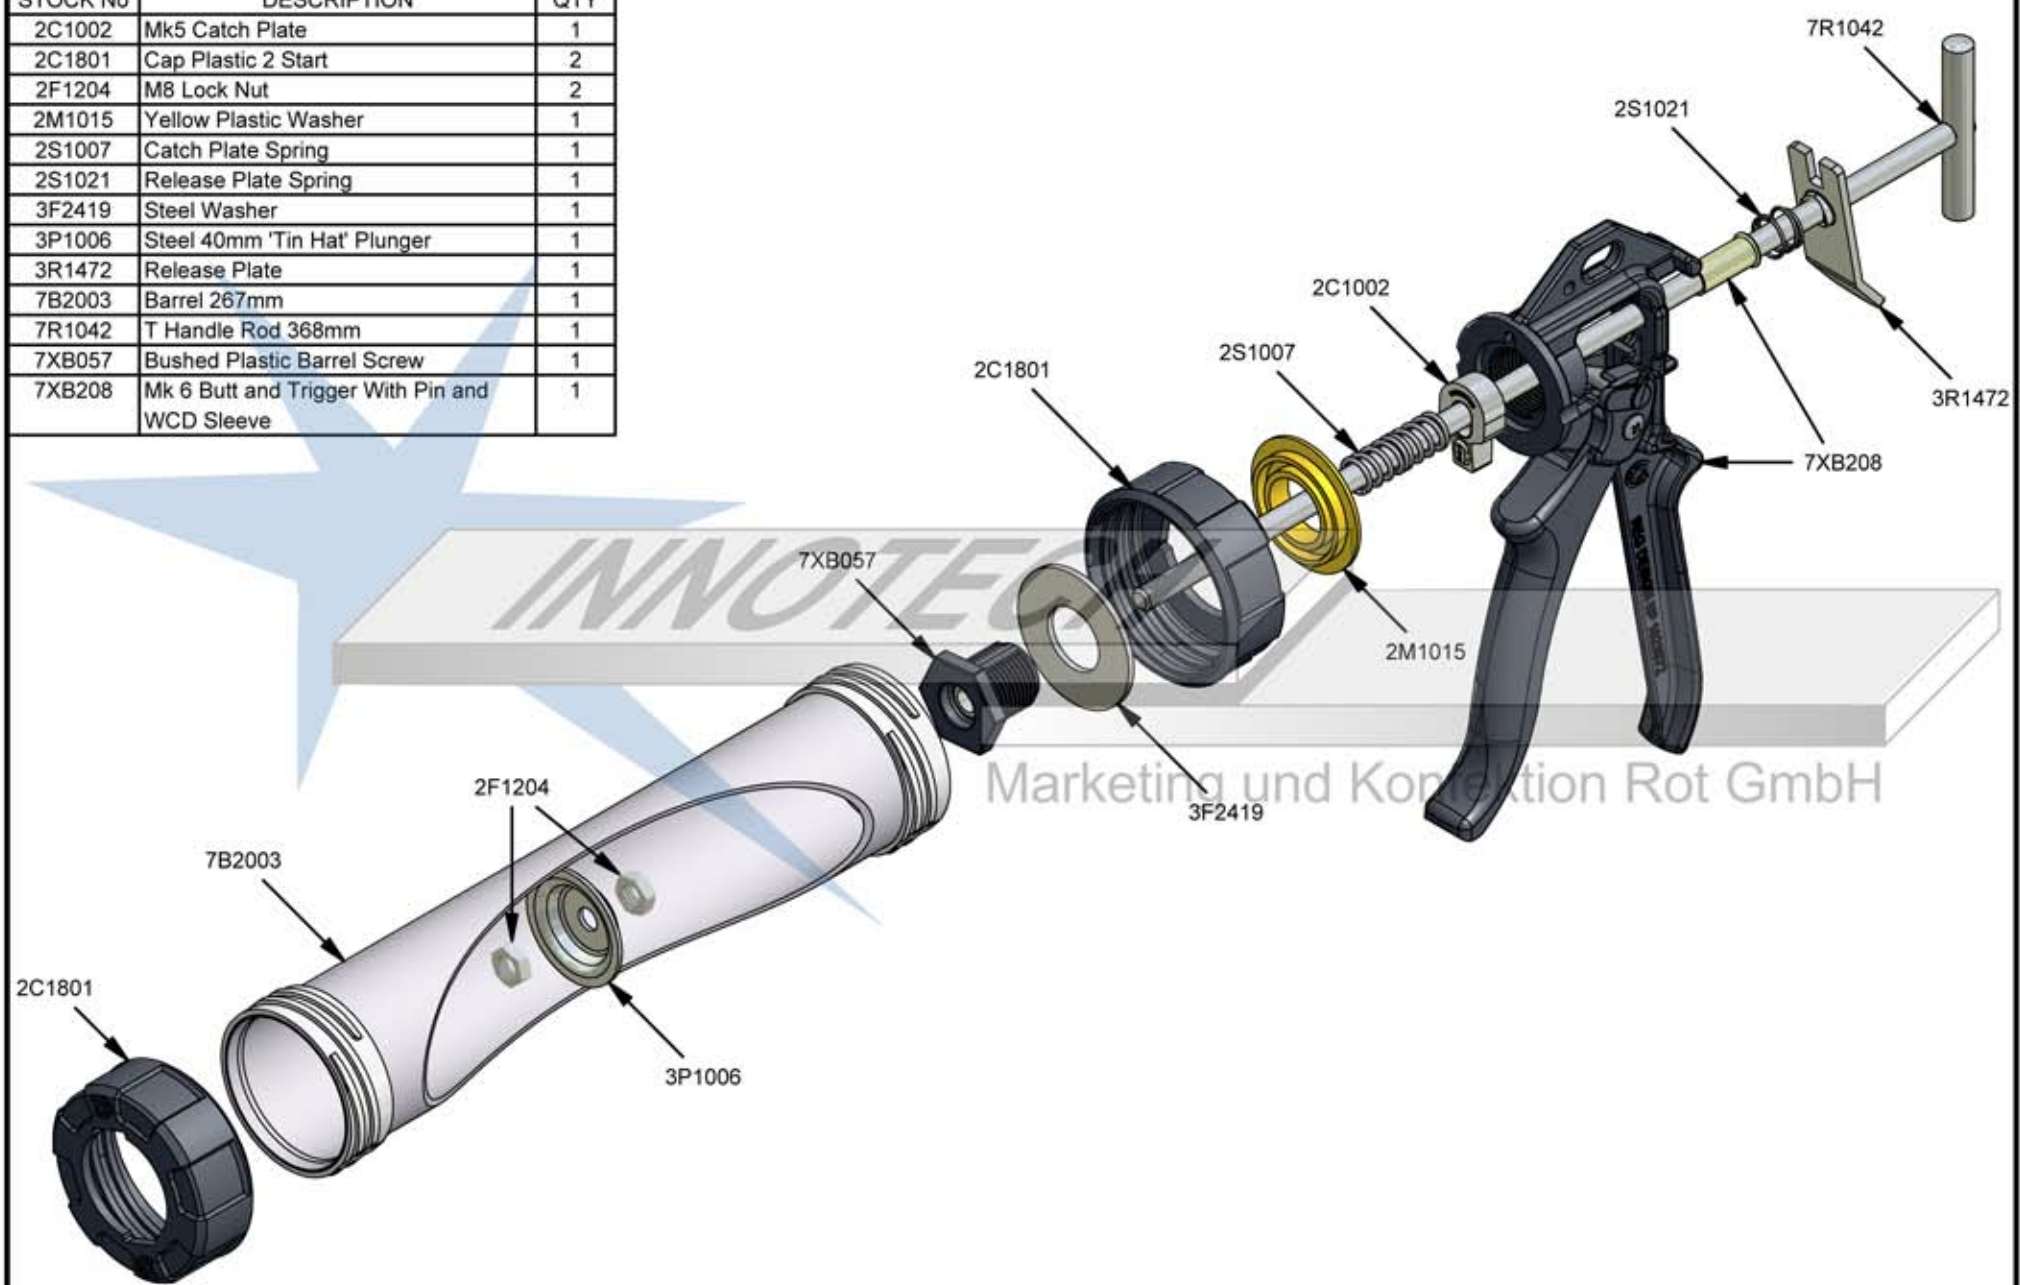

Parts List

STOCK No	DESCRIPTION	QTY
2C1002	Mk5 Catch Plate	1
2C1801	Cap Plastic 2 Start	2
2F1204	M8 Lock Nut	2
2M1015	Yellow Plastic Washer	1
2S1007	Catch Plate Spring	1
2S1021	Release Plate Spring	1
3F2419	Steel Washer	1
3P1006	Steel 40mm 'Tin Hat' Plunger	1
3R1472	Release Plate	1
7B2003	Barrel 267mm	1
7R1042	T Handle Rod 368mm	1
7XB057	Bushed Plastic Barrel Screw	1
7XB208	Mk 6 Butt and Trigger With Pin and WCD Sleeve	1