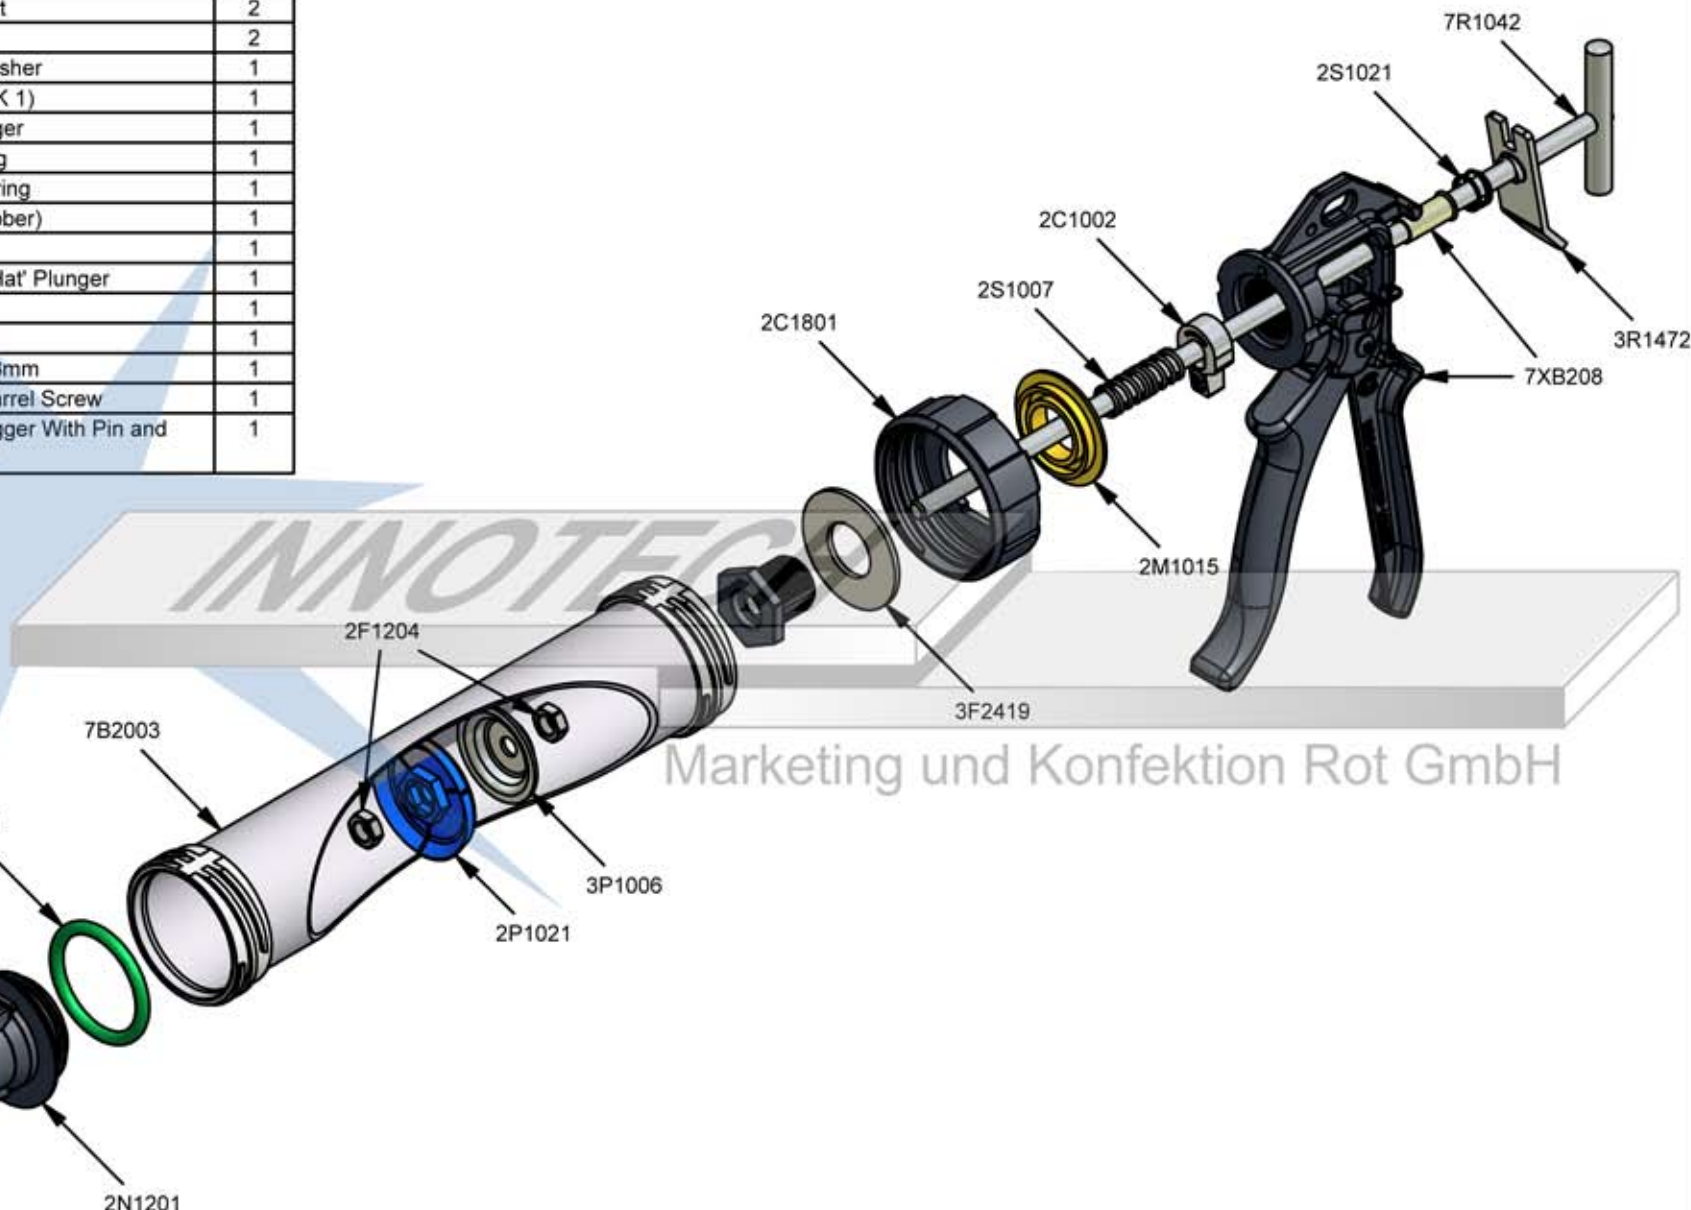

Parts List

STOCK No	DESCRIPTION	QTY
2C1002	Mk5 Catch Plate	1
2C1801	Cap Plastic 2 Start	2
2F1204	M8 Lock Nut	2
2M1015	Yellow Plastic Washer	1
2N1201	Nozzle Holder (MK 1)	1
2P1021	Split Sachet Plunger	1
2S1007	Catch Plate Spring	1
2S1021	Release Plate Spring	1
2S2008	O Ring (Viton Rubber)	1
3F2419	Steel Washer	1
3P1006	Steel 40mm 'Tin Hat' Plunger	1
3R1472	Release Plate	1
7B2003	Barrel 267mm	1
7R1042	T Handle Rod 368mm	1
7XB057	Bushed Plastic Barrel Screw	1
7XB208	Mk 6 Butt and Trigger With Pin and WCD Sleeve	1