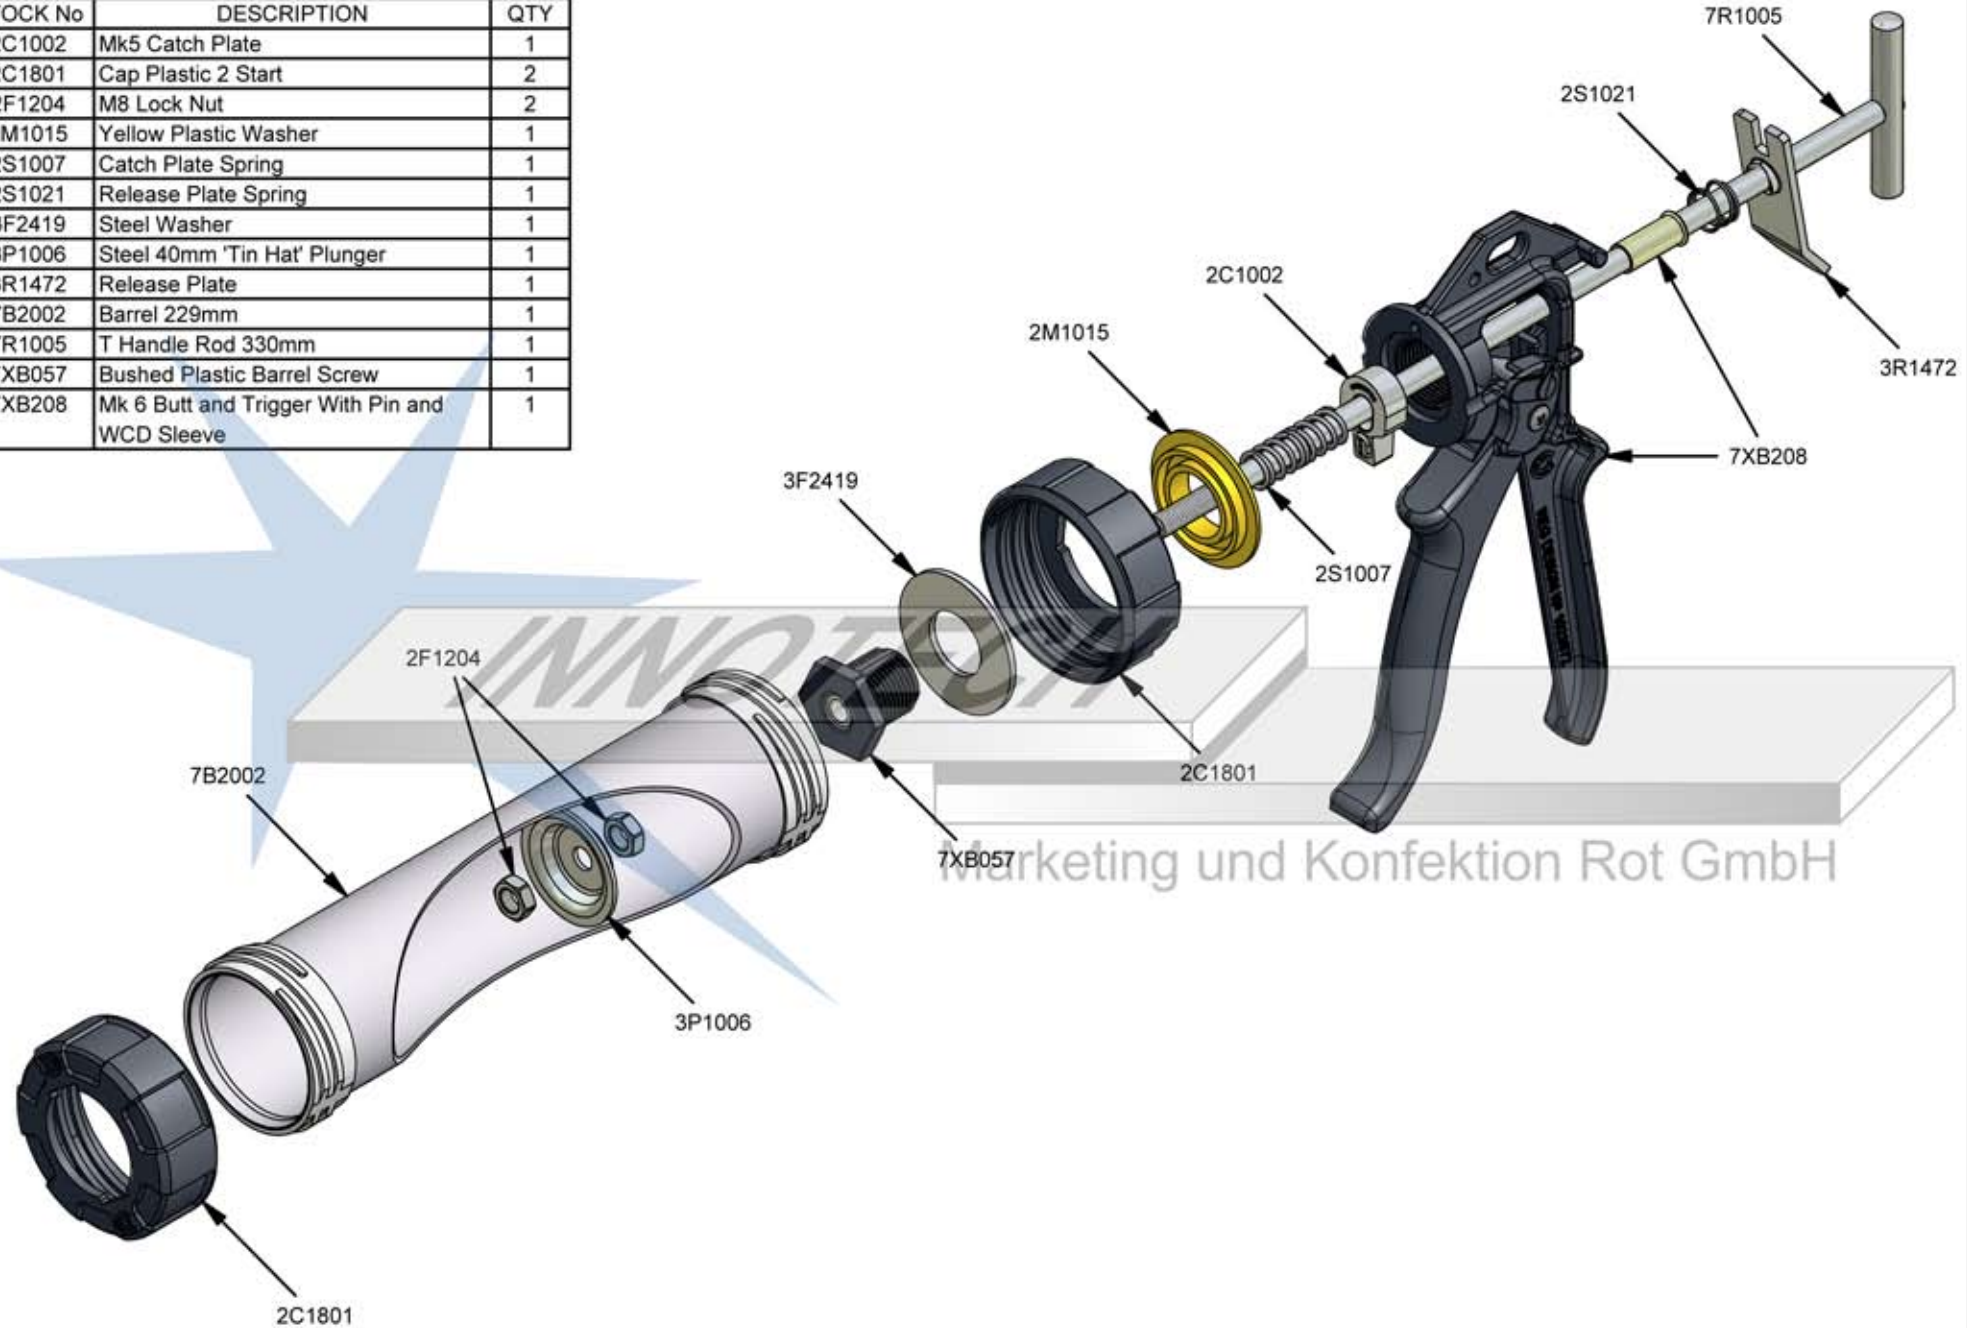

Parts List

STOCK No	DESCRIPTION	QTY
2C1002	Mk5 Catch Plate	1
2C1801	Cap Plastic 2 Start	2
2F1204	M8 Lock Nut	2
2M1015	Yellow Plastic Washer	1
2S1007	Catch Plate Spring	1
2S1021	Release Plate Spring	1
3F2419	Steel Washer	1
3P1006	Steel 40mm 'Tin Hat' Plunger	1
3R1472	Release Plate	1
7B2002	Barrel 229mm	1
7R1005	T Handle Rod 330mm	1
7XB057	Bushed Plastic Barrel Screw	1
7XB208	Mk 6 Butt and Trigger With Pin and WCD Sleeve	1