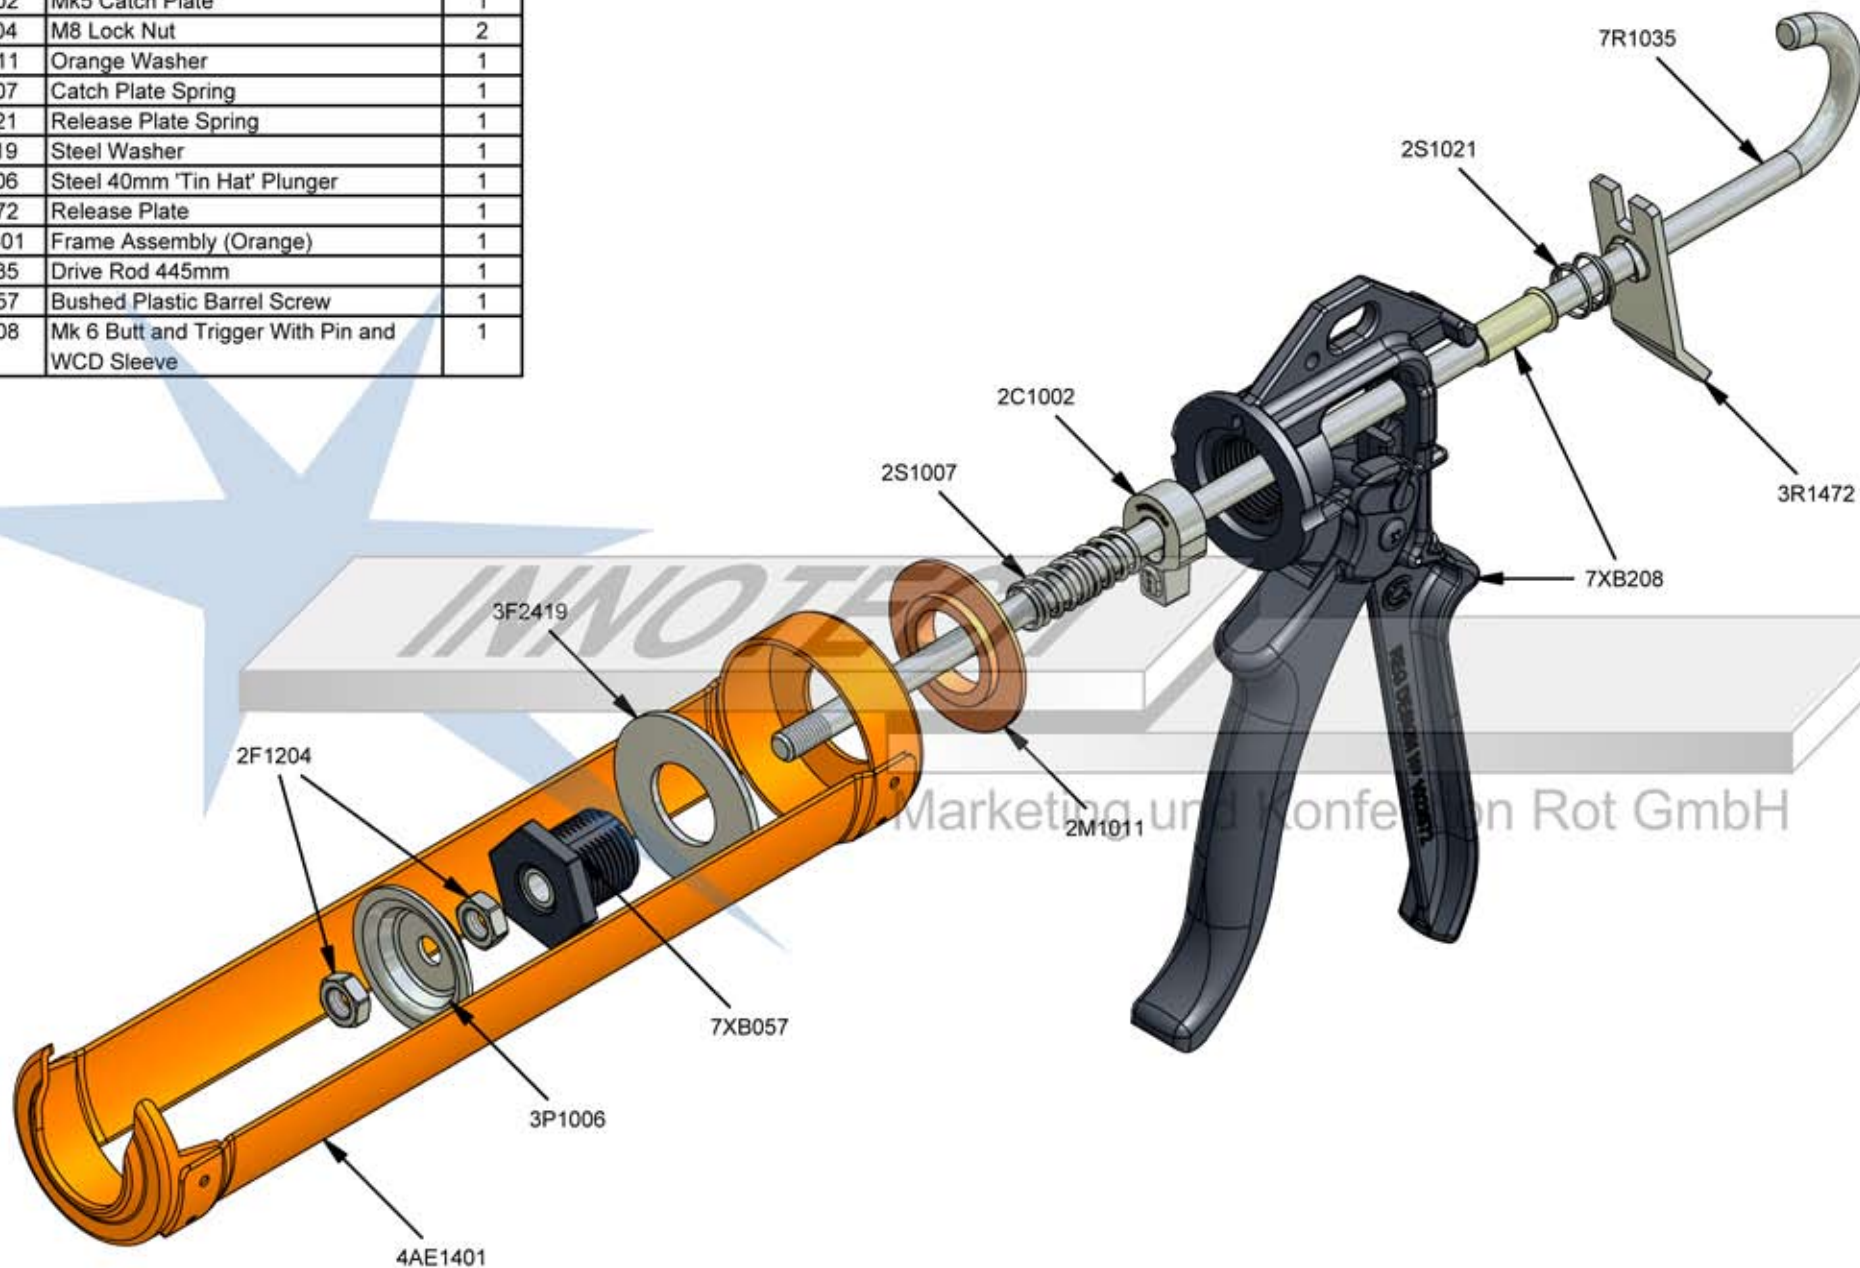

Parts List

STOCK No	DESCRIPTION	QTY
2C1002	Mk5 Catch Plate	1
2F1204	M8 Lock Nut	2
2M1011	Orange Washer	1
2S1007	Catch Plate Spring	1
2S1021	Release Plate Spring	1
3F2419	Steel Washer	1
3P1006	Steel 40mm 'Tin Hat' Plunger	1
3R1472	Release Plate	1
4AE1401	Frame Assembly (Orange)	1
7R1035	Drive Rod 445mm	1
7XB057	Bushed Plastic Barrel Screw	1
7XB208	Mk 6 Butt and Trigger With Pin and WCD Sleeve	1