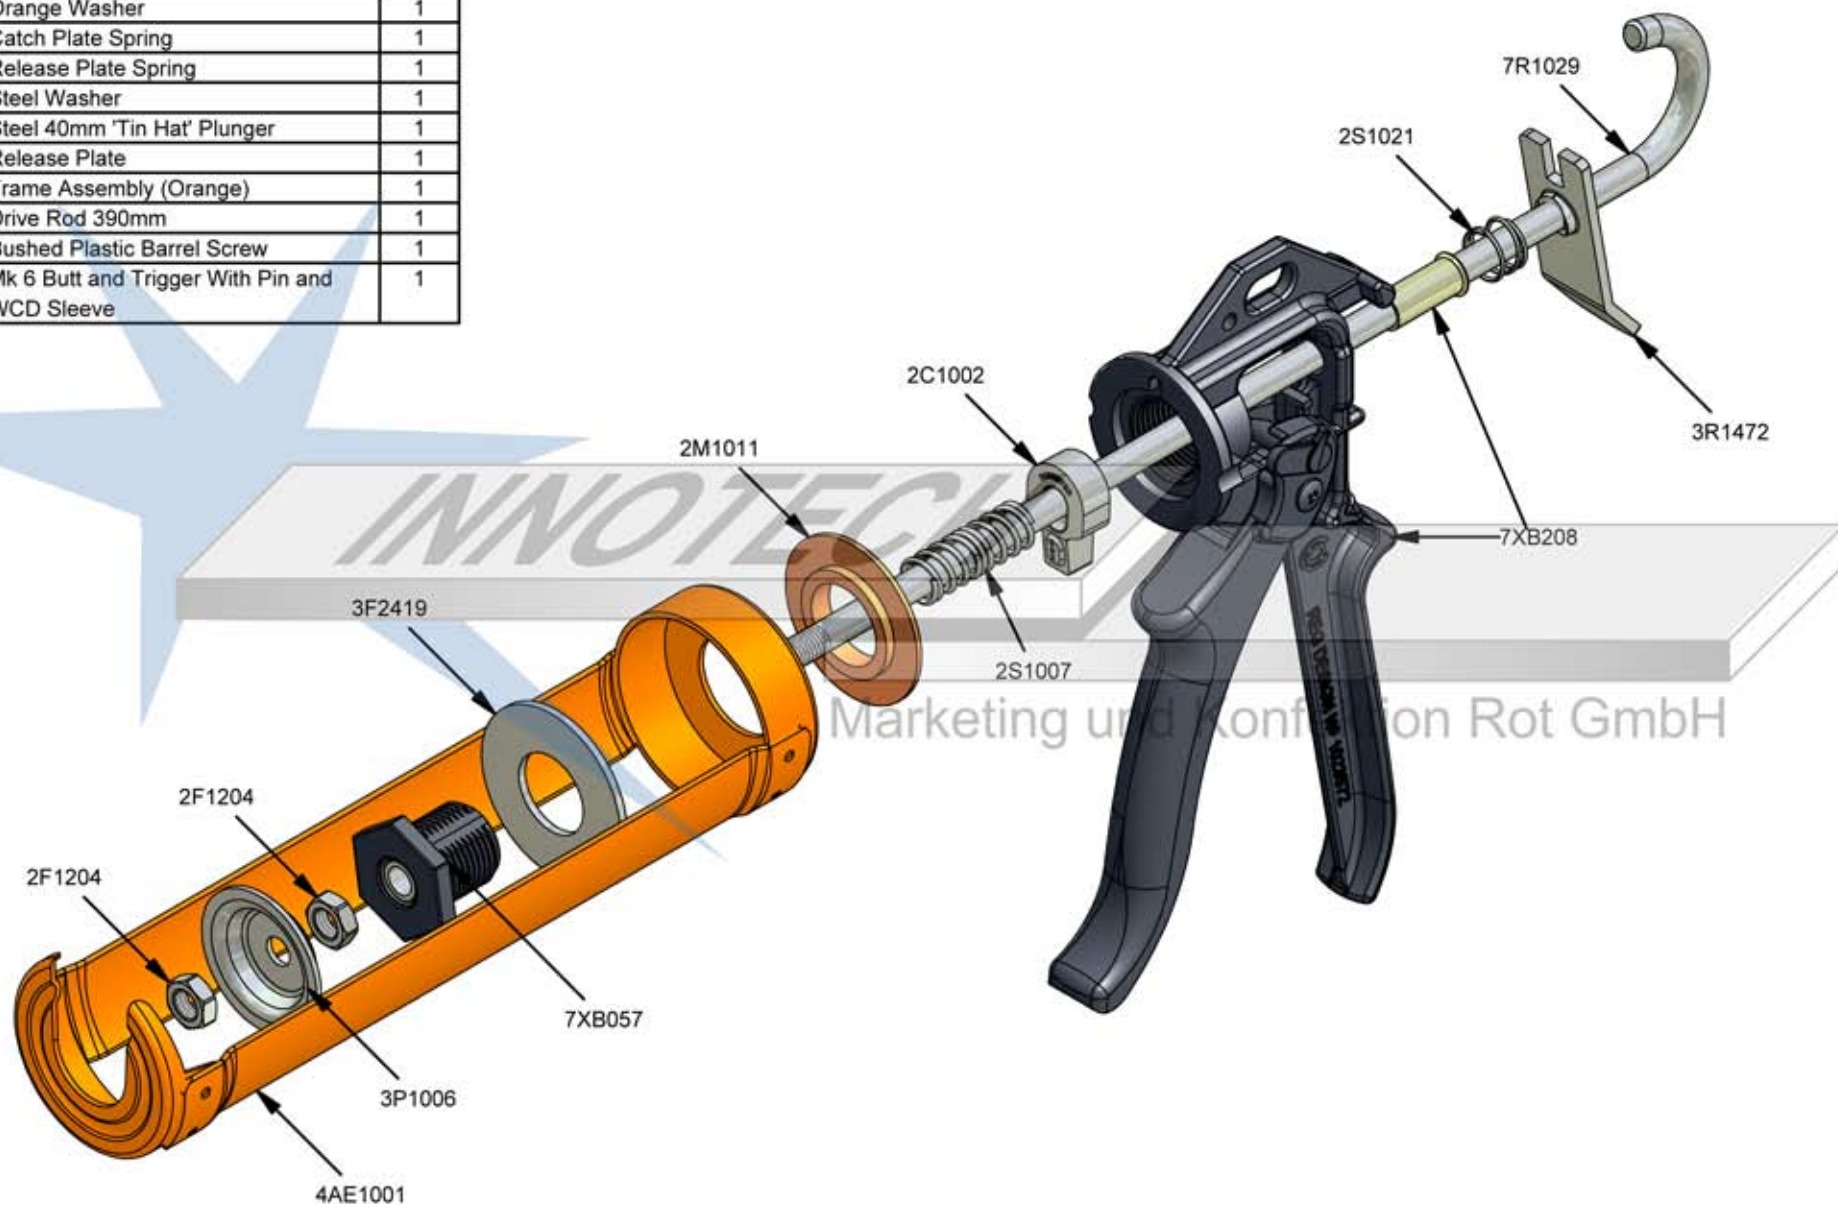

Parts List

STOCK No	DESCRIPTION	QTY
2C1002	Mk5 Catch Plate	1
2F1204	M8 Lock Nut	2
2M1011	Orange Washer	1
2S1007	Catch Plate Spring	1
2S1021	Release Plate Spring	1
3F2419	Steel Washer	1
3P1006	Steel 40mm 'Tin Hat' Plunger	1
3R1472	Release Plate	1
4AE1001	Frame Assembly (Orange)	1
7R1029	Drive Rod 390mm	1
7XB057	Bushed Plastic Barrel Screw	1
7XB208	Mk 6 Butt and Trigger With Pin and WCD Sleeve	1