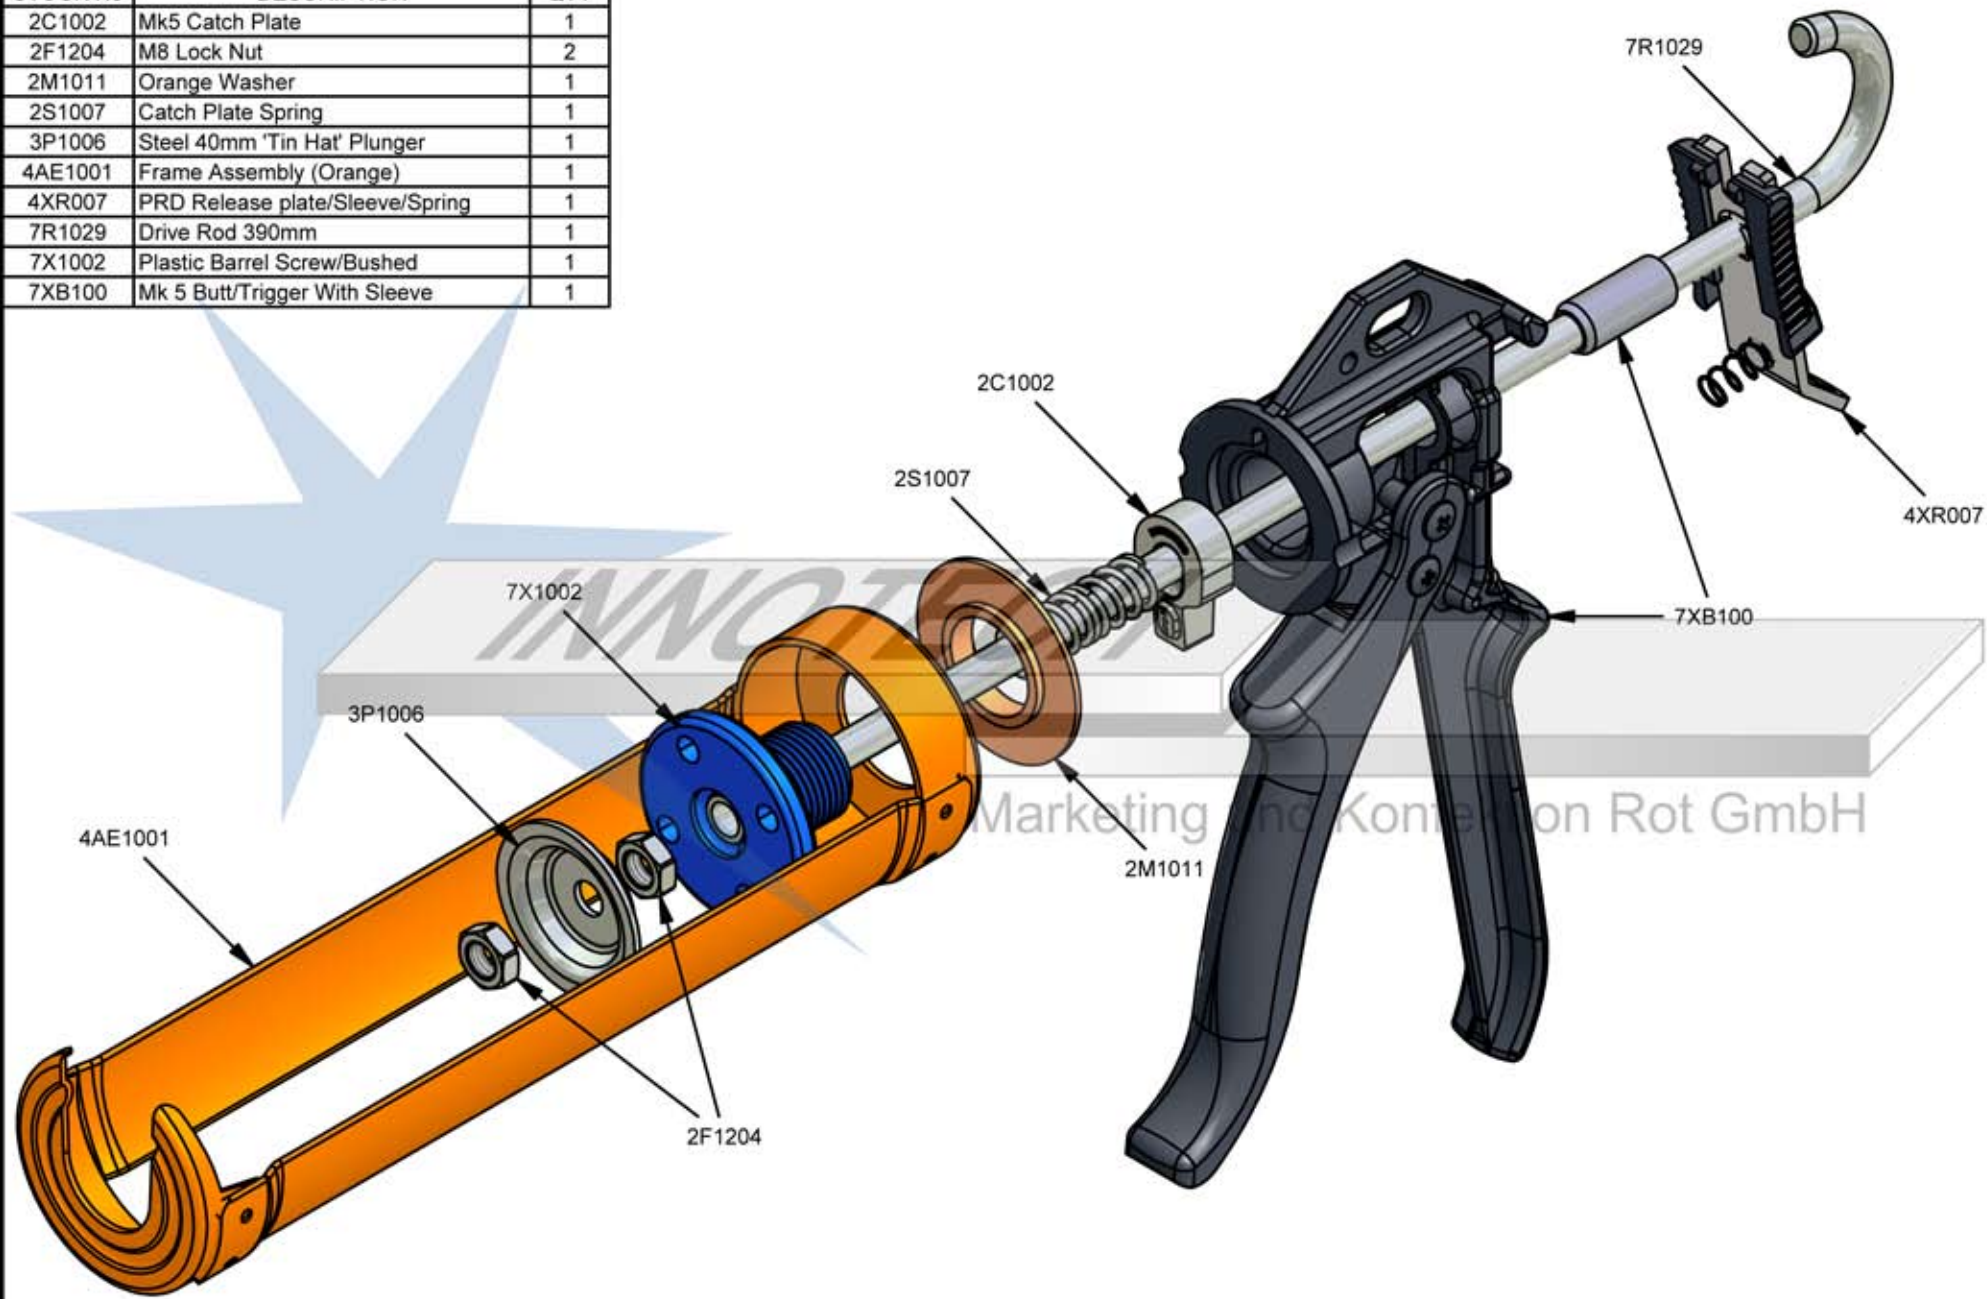

Parts List

STOCK No	DESCRIPTION	QTY
2C1002	Mk5 Catch Plate	1
2F1204	M8 Lock Nut	2
2M1011	Orange Washer	1
2S1007	Catch Plate Spring	1
3P1006	Steel 40mm 'Tin Hat' Plunger	1
4AE1001	Frame Assembly (Orange)	1
4XR007	PRD Release plate/Sleeve/Spring	1
7R1029	Drive Rod 390mm	1
7X1002	Plastic Barrel Screw/Bushed	1
7XB100	Mk 5 Butt/Trigger With Sleeve	1