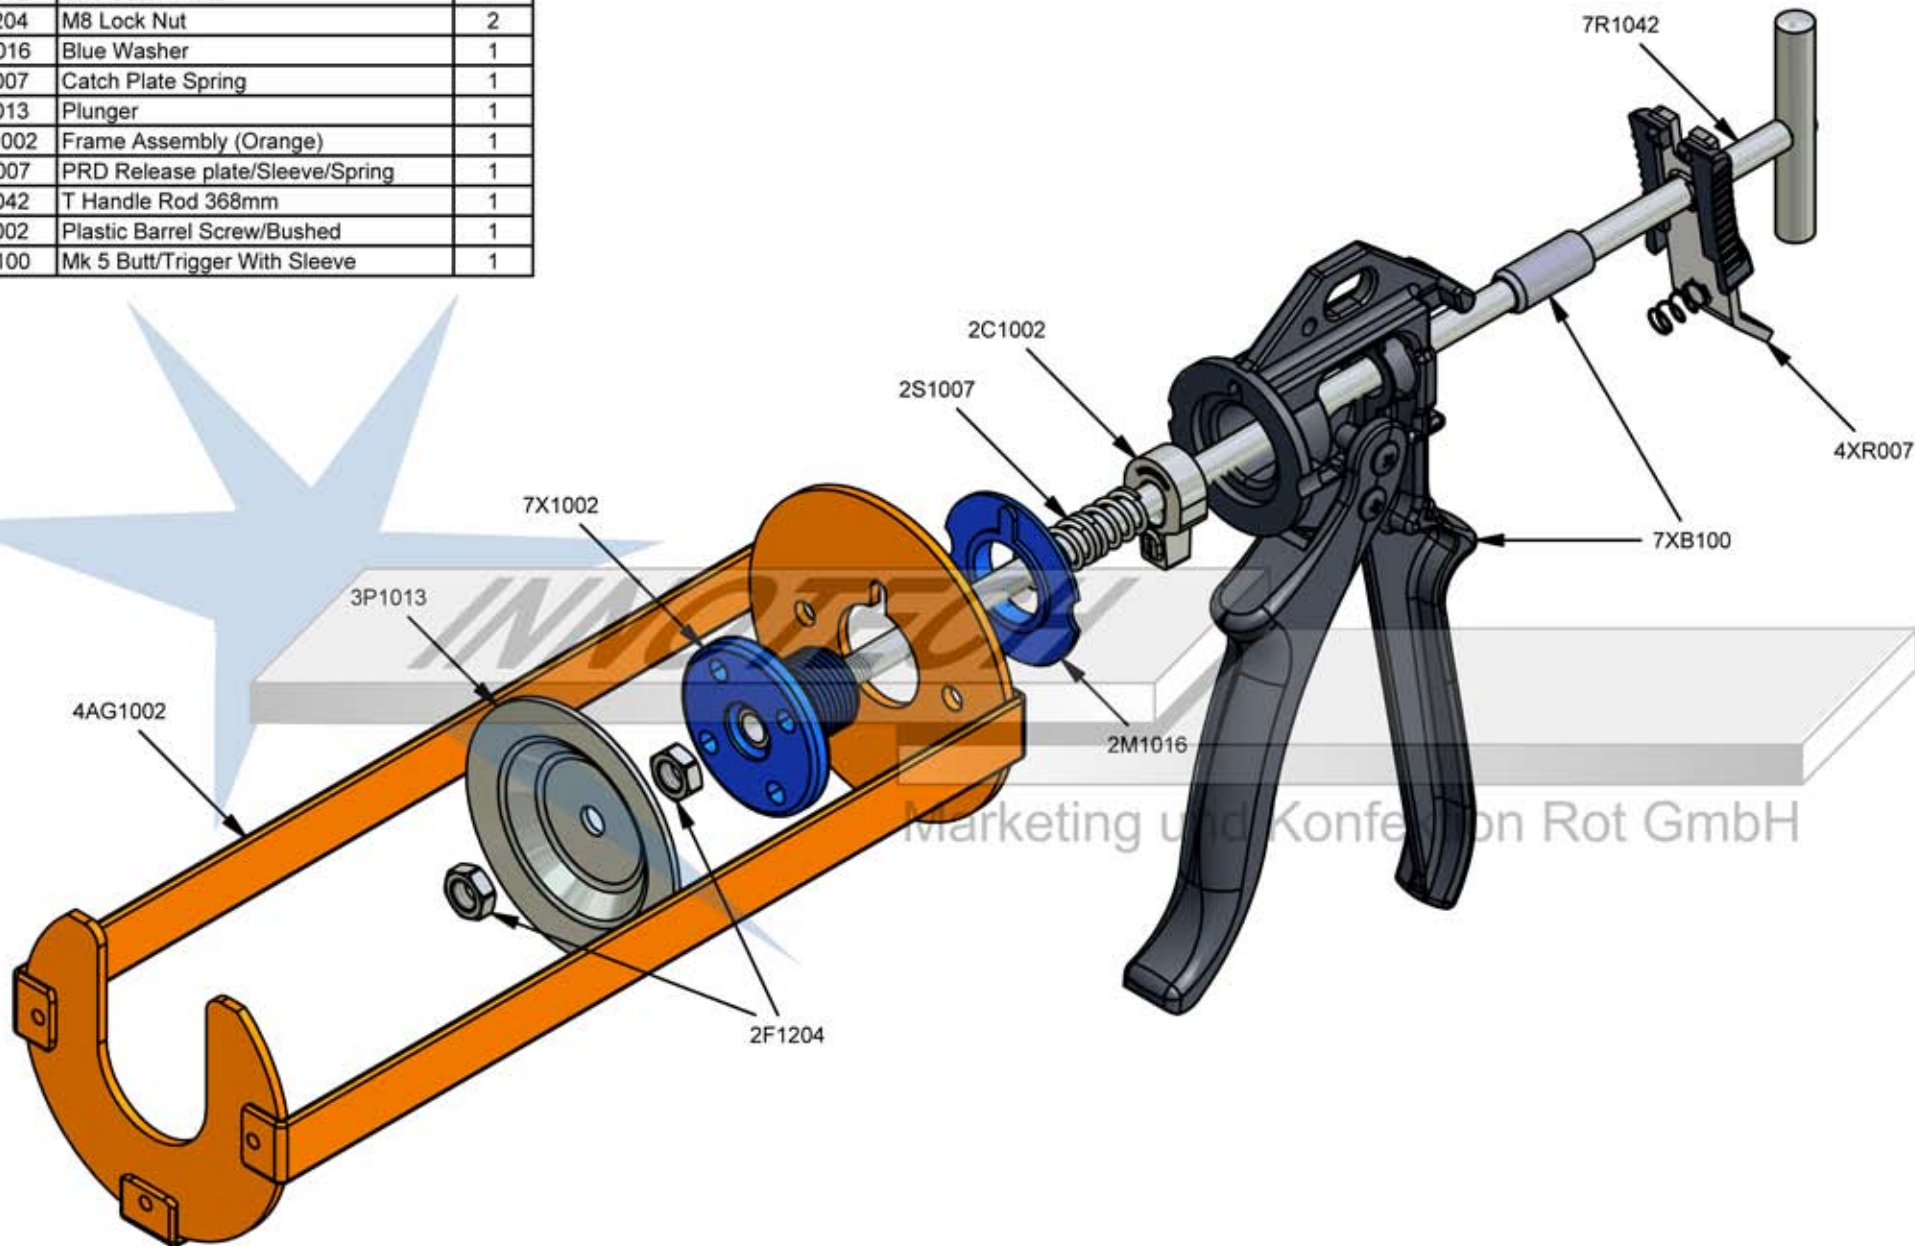

Parts List

STOCK No	DESCRIPTION	QTY
2C1002	Mk5 Catch Plate	1
2F1204	M8 Lock Nut	2
2M1016	Blue Washer	1
2S1007	Catch Plate Spring	1
3P1013	Plunger	1
4AG1002	Frame Assembly (Orange)	1
4XR007	PRD Release plate/Sleeve/Spring	1
7R1042	T Handle Rod 368mm	1
7X1002	Plastic Barrel Screw/Bushes	1
7XB100	Mk 5 Butt/Trigger With Sleeve	1