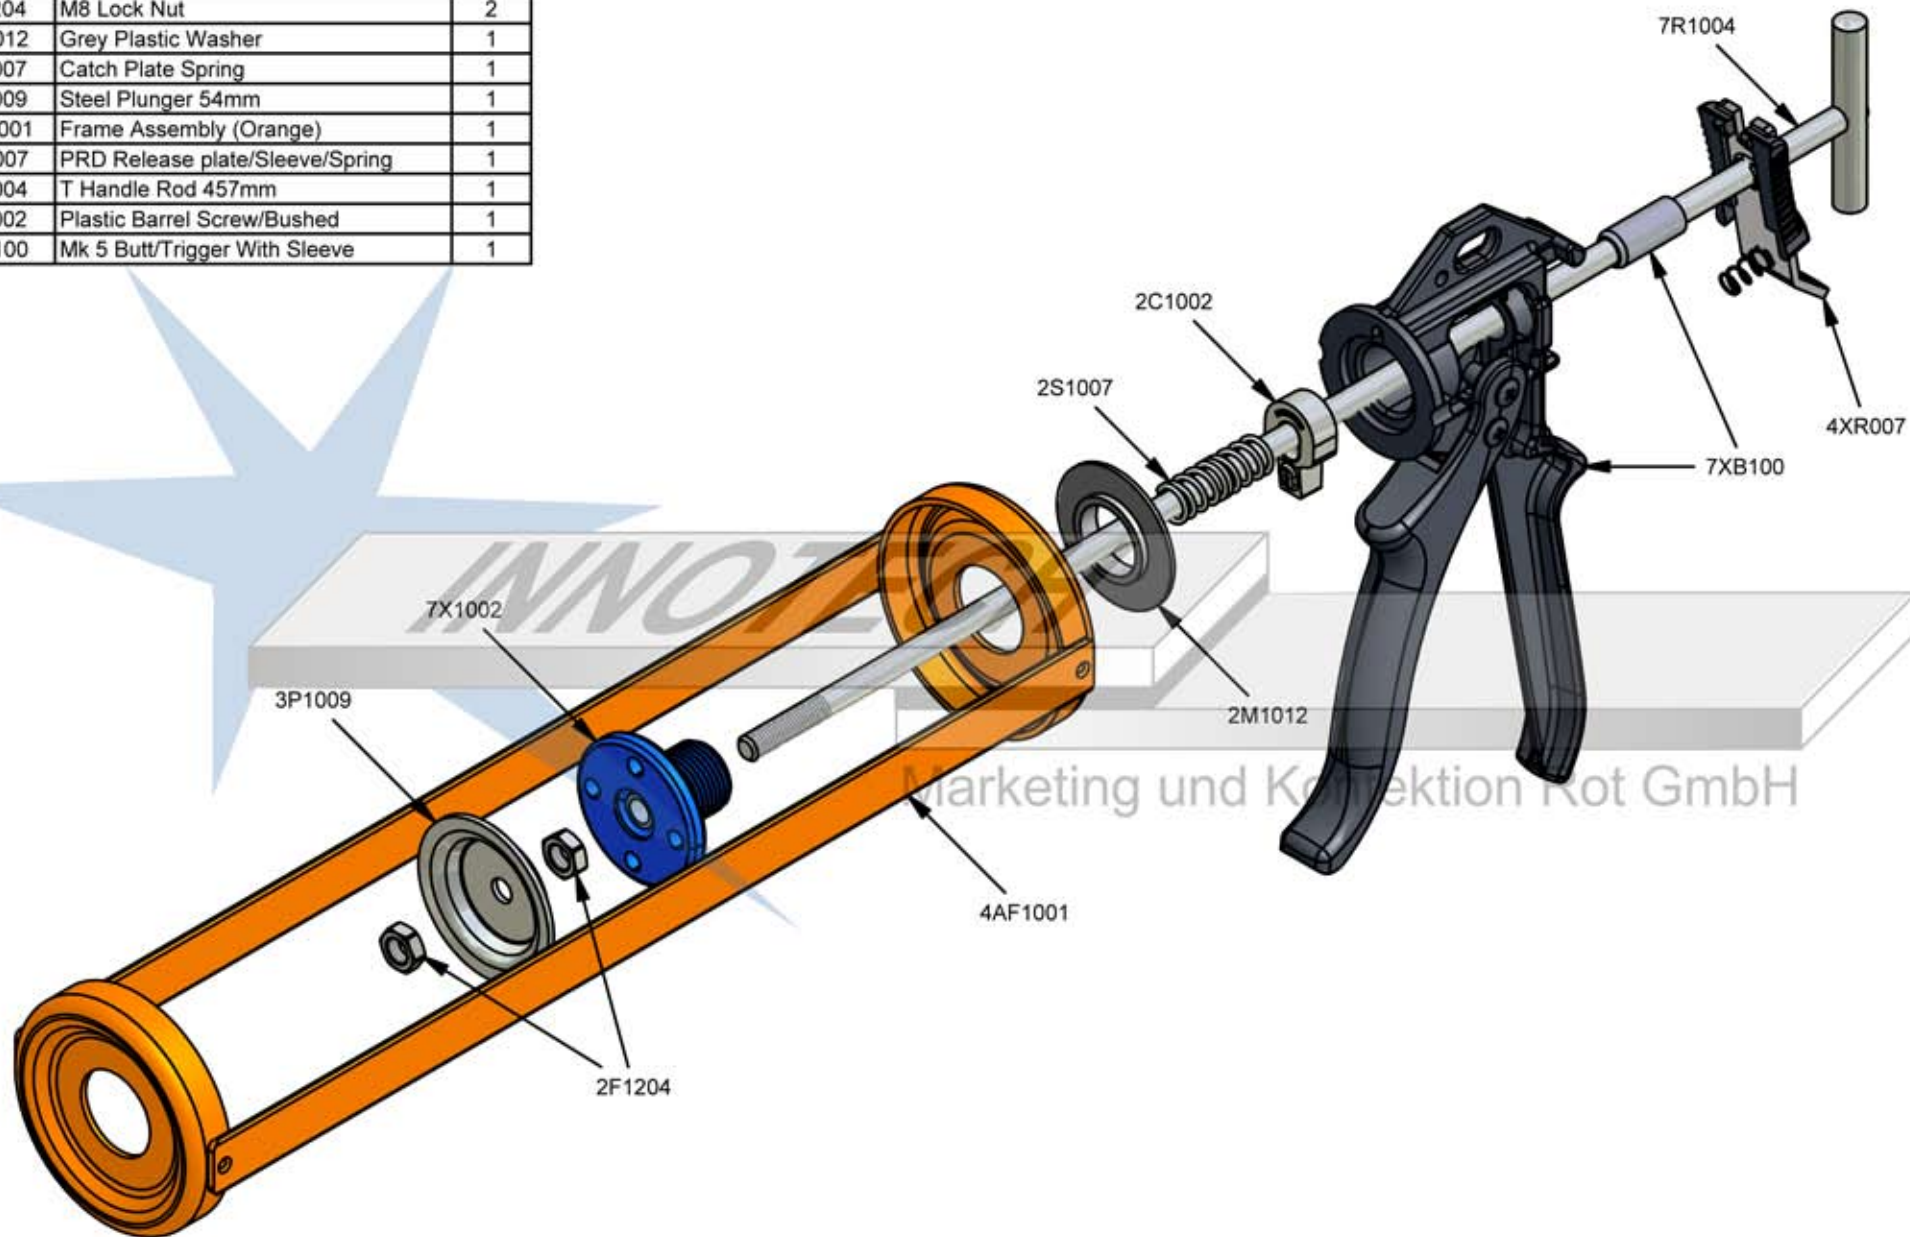

Parts List

STOCK No	DESCRIPTION	QTY
2C1002	Mk5 Catch Plate	1
2F1204	M8 Lock Nut	2
2M1012	Grey Plastic Washer	1
2S1007	Catch Plate Spring	1
3P1009	Steel Plunger 54mm	1
4AF1001	Frame Assembly (Orange)	1
4XR007	PRD Release plate/Sleeve/Spring	1
7R1004	T Handle Rod 457mm	1
7X1002	Plastic Barrel Screw/Bush	1
7XB100	Mk 5 Butt/Trigger With Sleeve	1