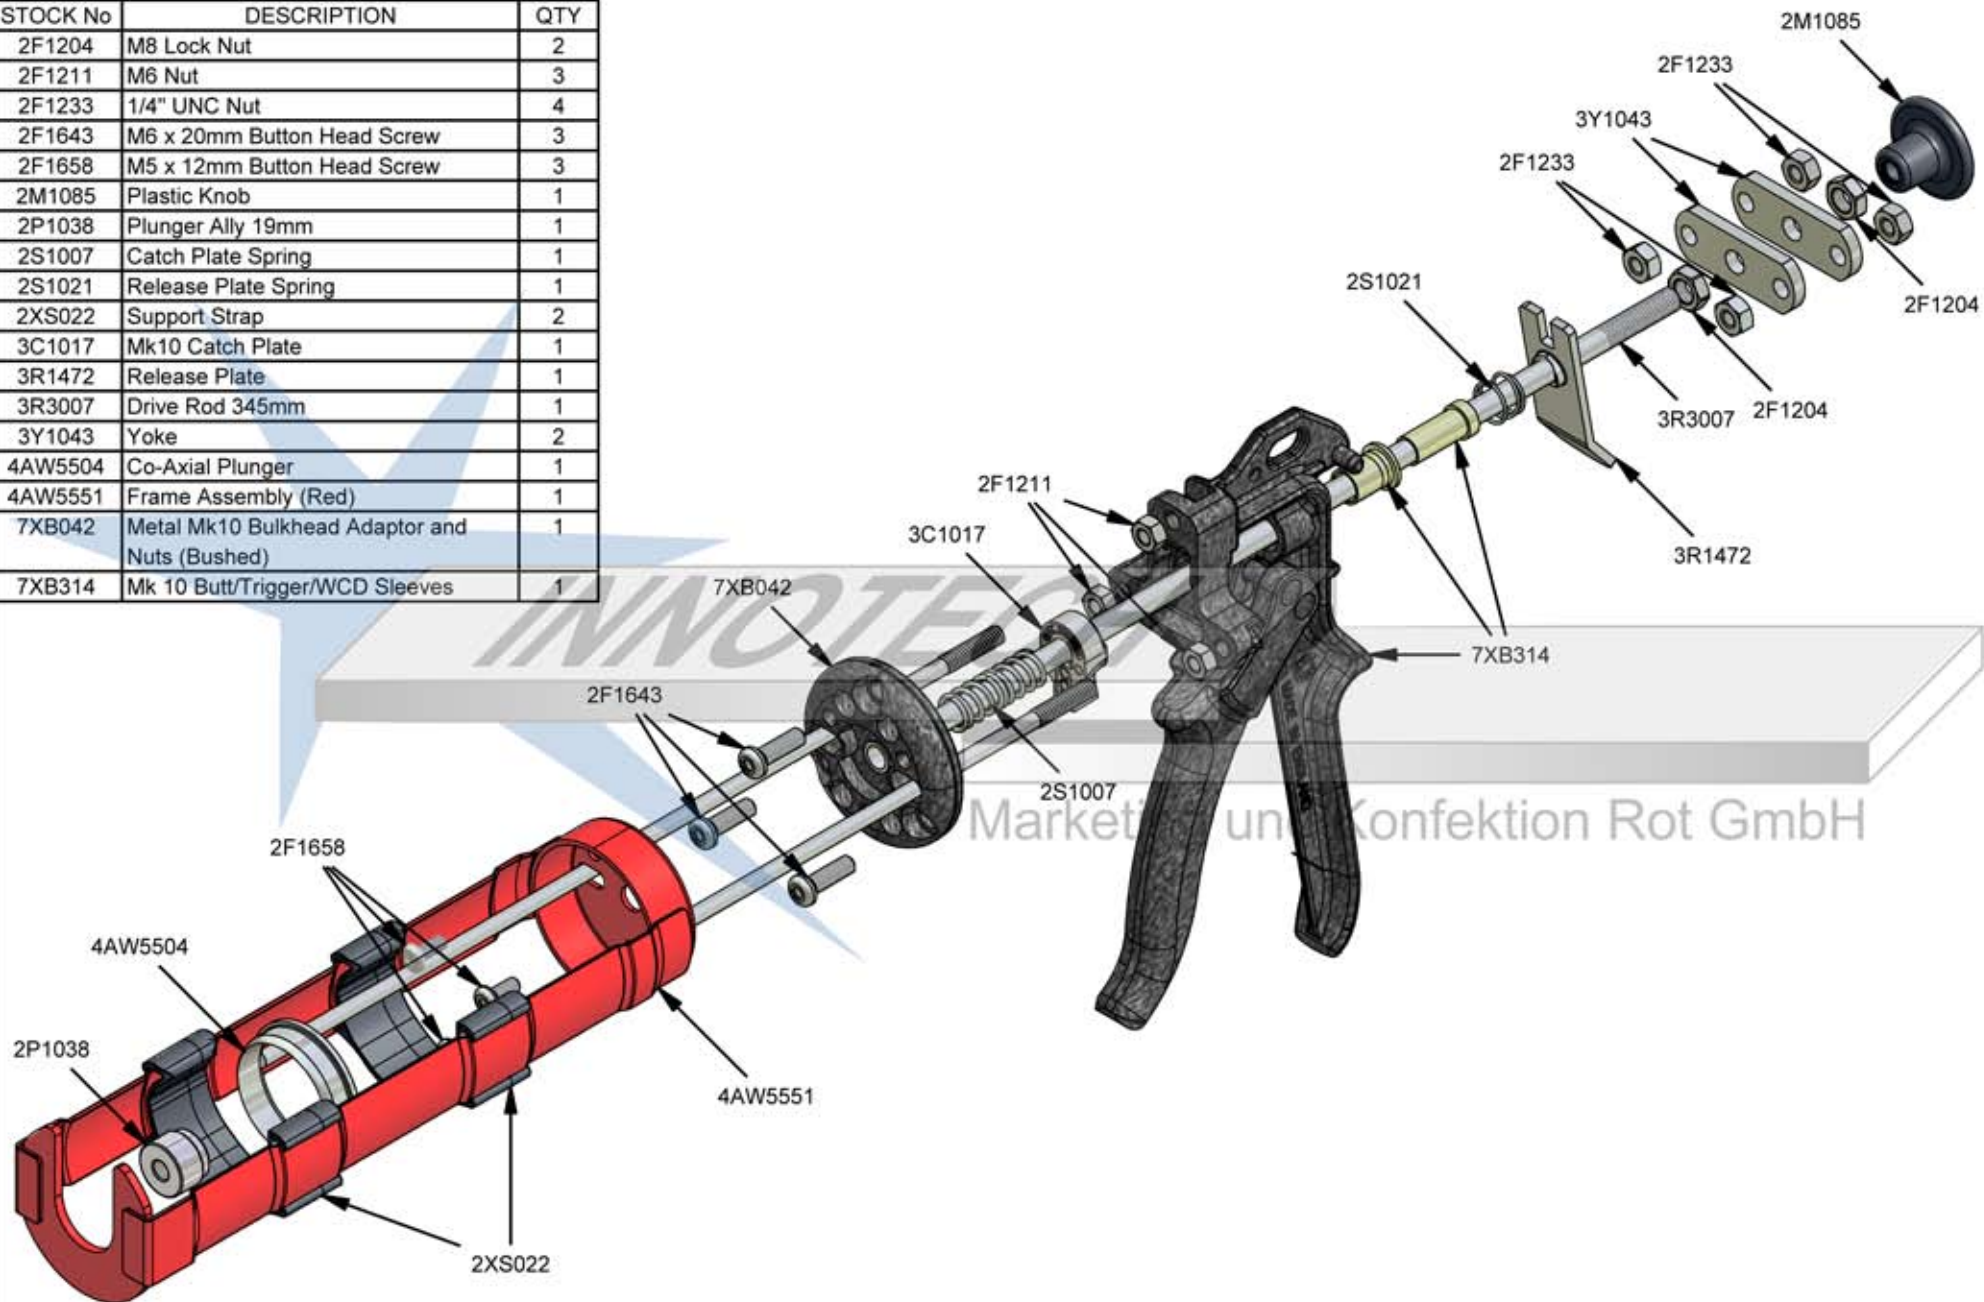

Parts List

STOCK No	DESCRIPTION	QTY
2F1204	M8 Lock Nut	2
2F1211	M6 Nut	3
2F1233	1/4" UNC Nut	4
2F1643	M6 x 20mm Button Head Screw	3
2F1658	M5 x 12mm Button Head Screw	3
2M1085	Plastic Knob	1
2P1038	Plunger Ally 19mm	1
2S1007	Catch Plate Spring	1
2S1021	Release Plate Spring	1
2XS022	Support Strap	2
3C1017	Mk10 Catch Plate	1
3R1472	Release Plate	1
3R3007	Drive Rod 345mm	1
3Y1043	Yoke	2
4AW5504	Co-Axial Plunger	1
4AW5551	Frame Assembly (Red)	1
7XB042	Metal Mk10 Bulkhead Adaptor and Nuts (Bushed)	1
7XB314	Mk 10 Butt/Trigger/WCD Sleeves	1