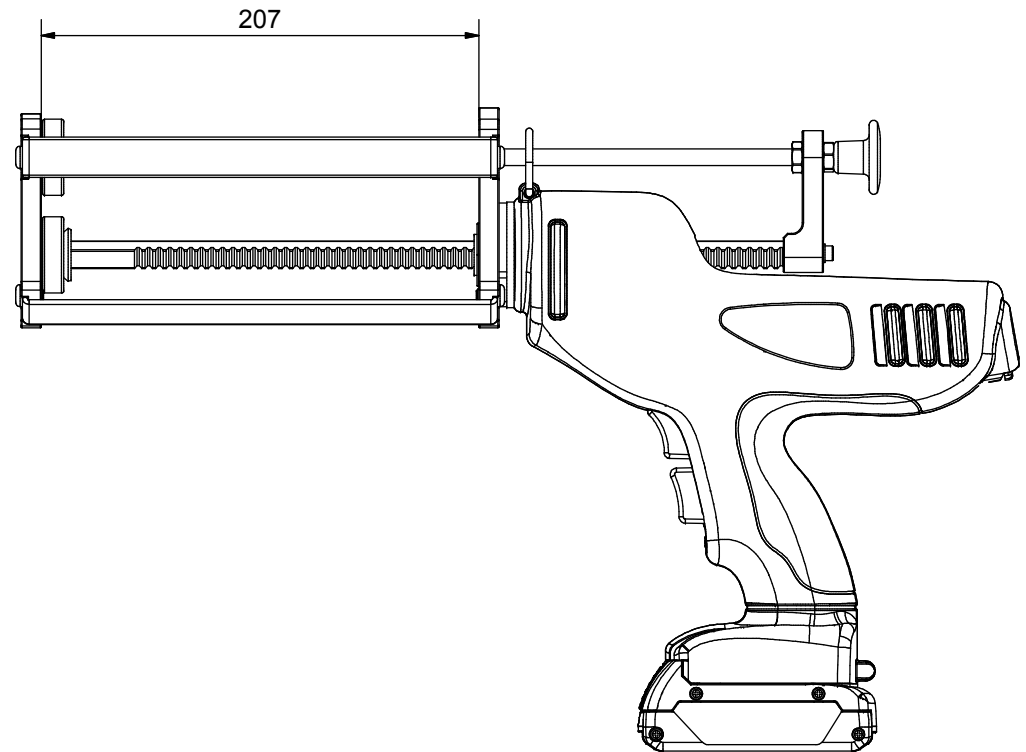

Electroflow Plus 400 MR

SULZER

SULZER MIXPACK UK
www.coxdispensers.com
TEL:44(0)1635 264500

REV

E

DATE

10/02/2016