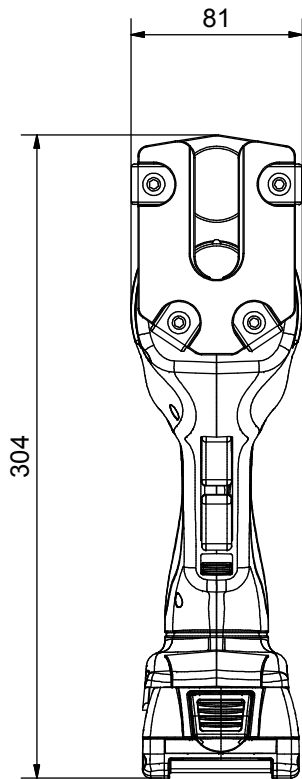

Electroflow Plus 400 MR

SULZER

SULZER MIXPACK UK
www.coxdispensers.com
TEL:44(0)1635 264500

REV

E

DATE

10/02/2016