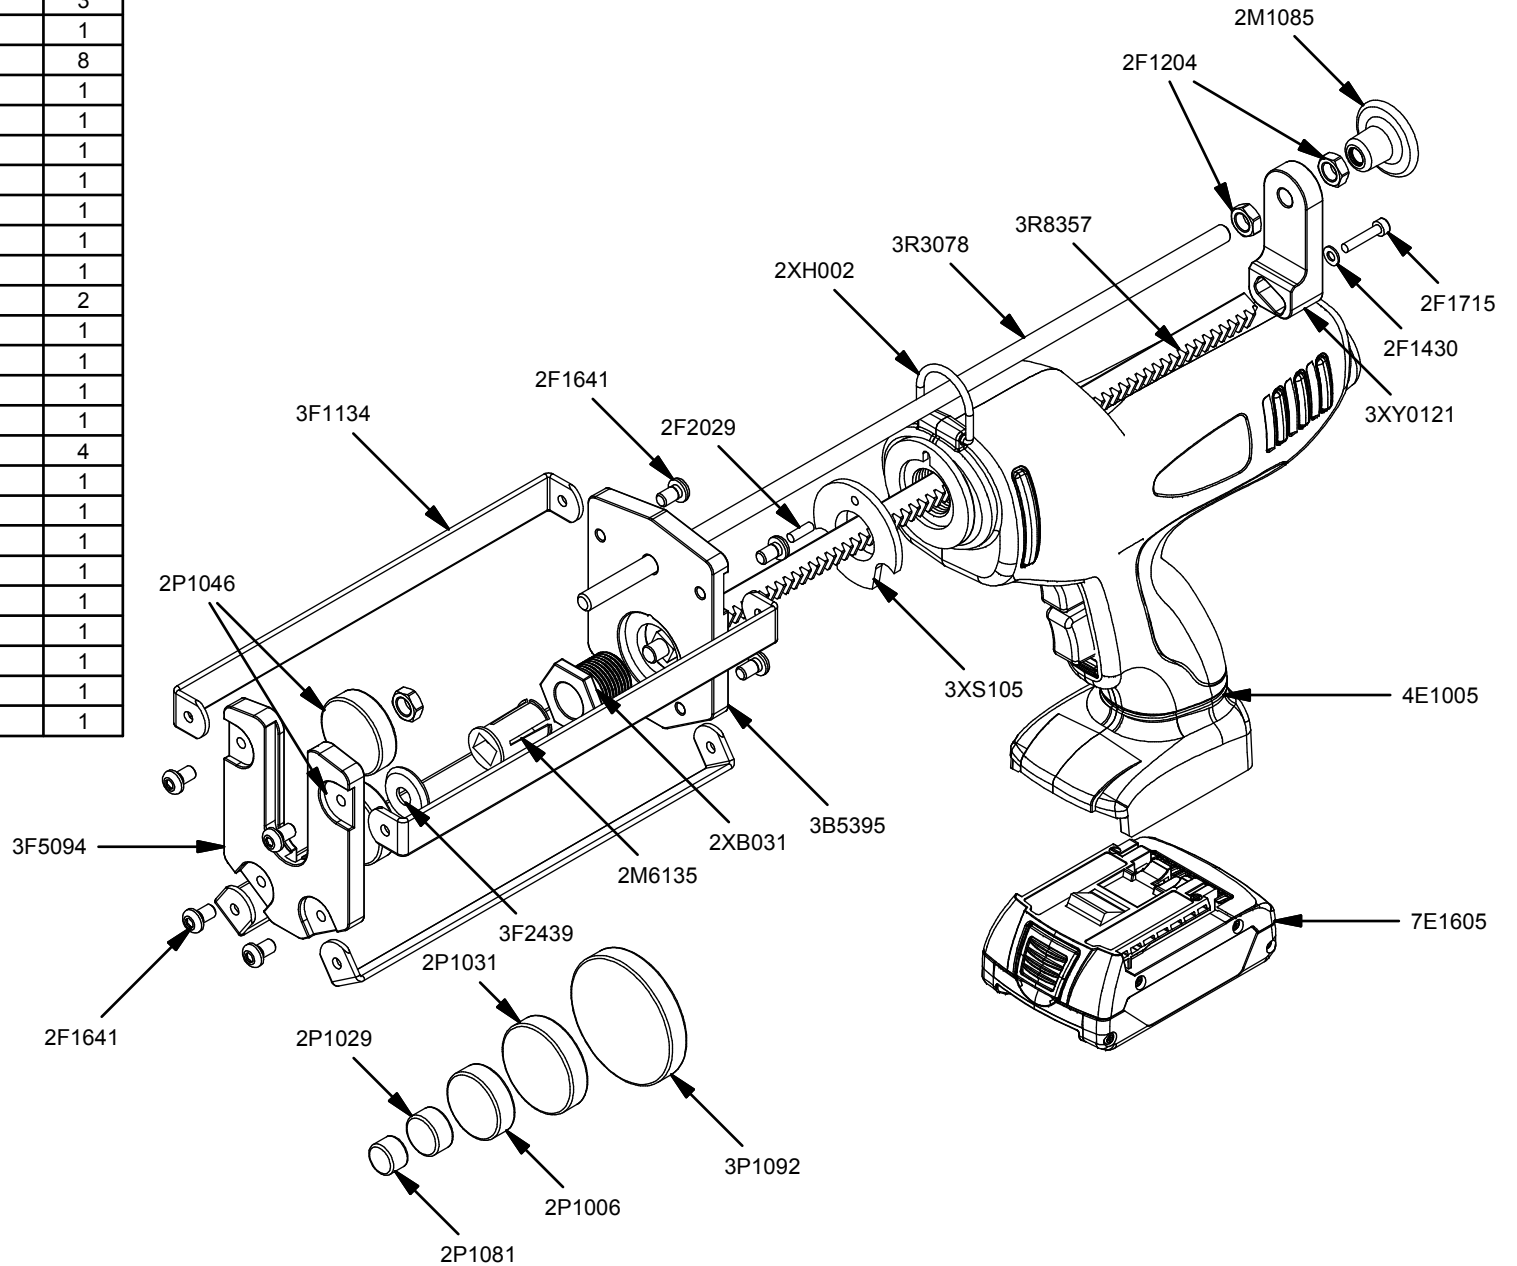

Parts List		
STOCK No	DESCRIPTION	QTY
2F1204	M8 Lock Nut	3
2F1430	M4 Washer	1
2F1641	M6 x 10mm Button Head Screw	8
2F1715	Screw	1
2F2029	Roll Pin	1
2M1085	Plastic Knob	1
2M6135	Barrel Screw Insert	1
2P1006	Plunger Ally 31.50mm	1
2P1029	Plunger Ally 19mm	1
2P1031	Plunger Ally 42mm	1
2P1046	Plunger Ally 36mm	2
2P1081	Plunger Ally 14.4mm	1
2XB031	Barrel Screw	1
2XH002	Hanging Hook	1
3B5395	Bulkhead	1
3F1134	Frame	4
3F2439	Formed Washer	1
3F5094	Front Plate	1
3P1092	Plunger Ally 60mm	1
3R3078	Rod 382mm	1
3R8357	Rack (11.00 X 9.50)	1
3XS105	Spacer	1
3XY0121	Yoke	1
4E1005	Cox Electraflow 18v Butt Assembly	1
7E1605	18v 1.5 Ah Battery	1