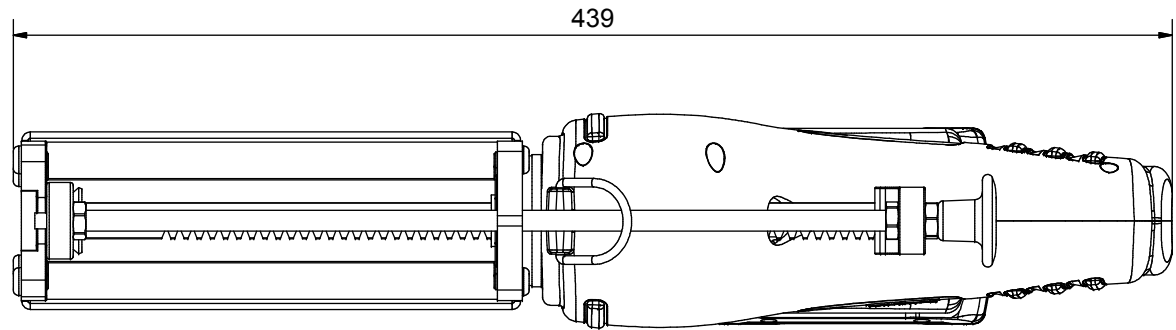

Electraflow Plus 200 MR

SULZER

SULZER MIXPACK UK
www.coxdispensers.com
TEL:44(0)1635 264500

REV

B

DATE

09/02/2016