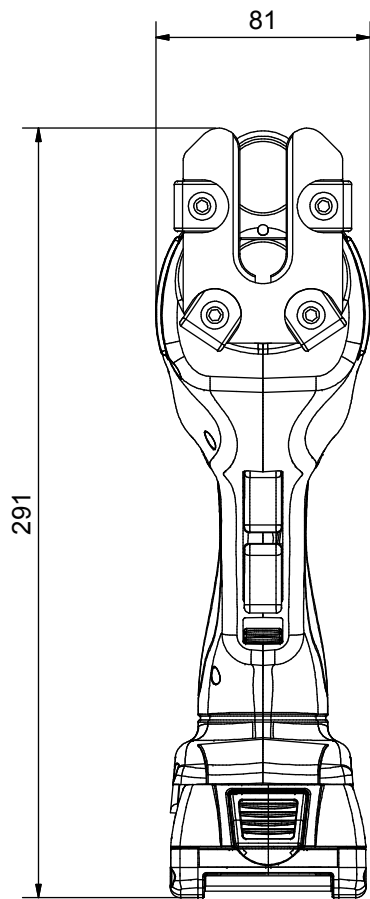

Electraflow Plus 200 MR

SULZER

SULZER MIXPACK UK
www.coxdispensers.com
TEL:44(0)1635 264500

REV

B

DATE

09/02/2016