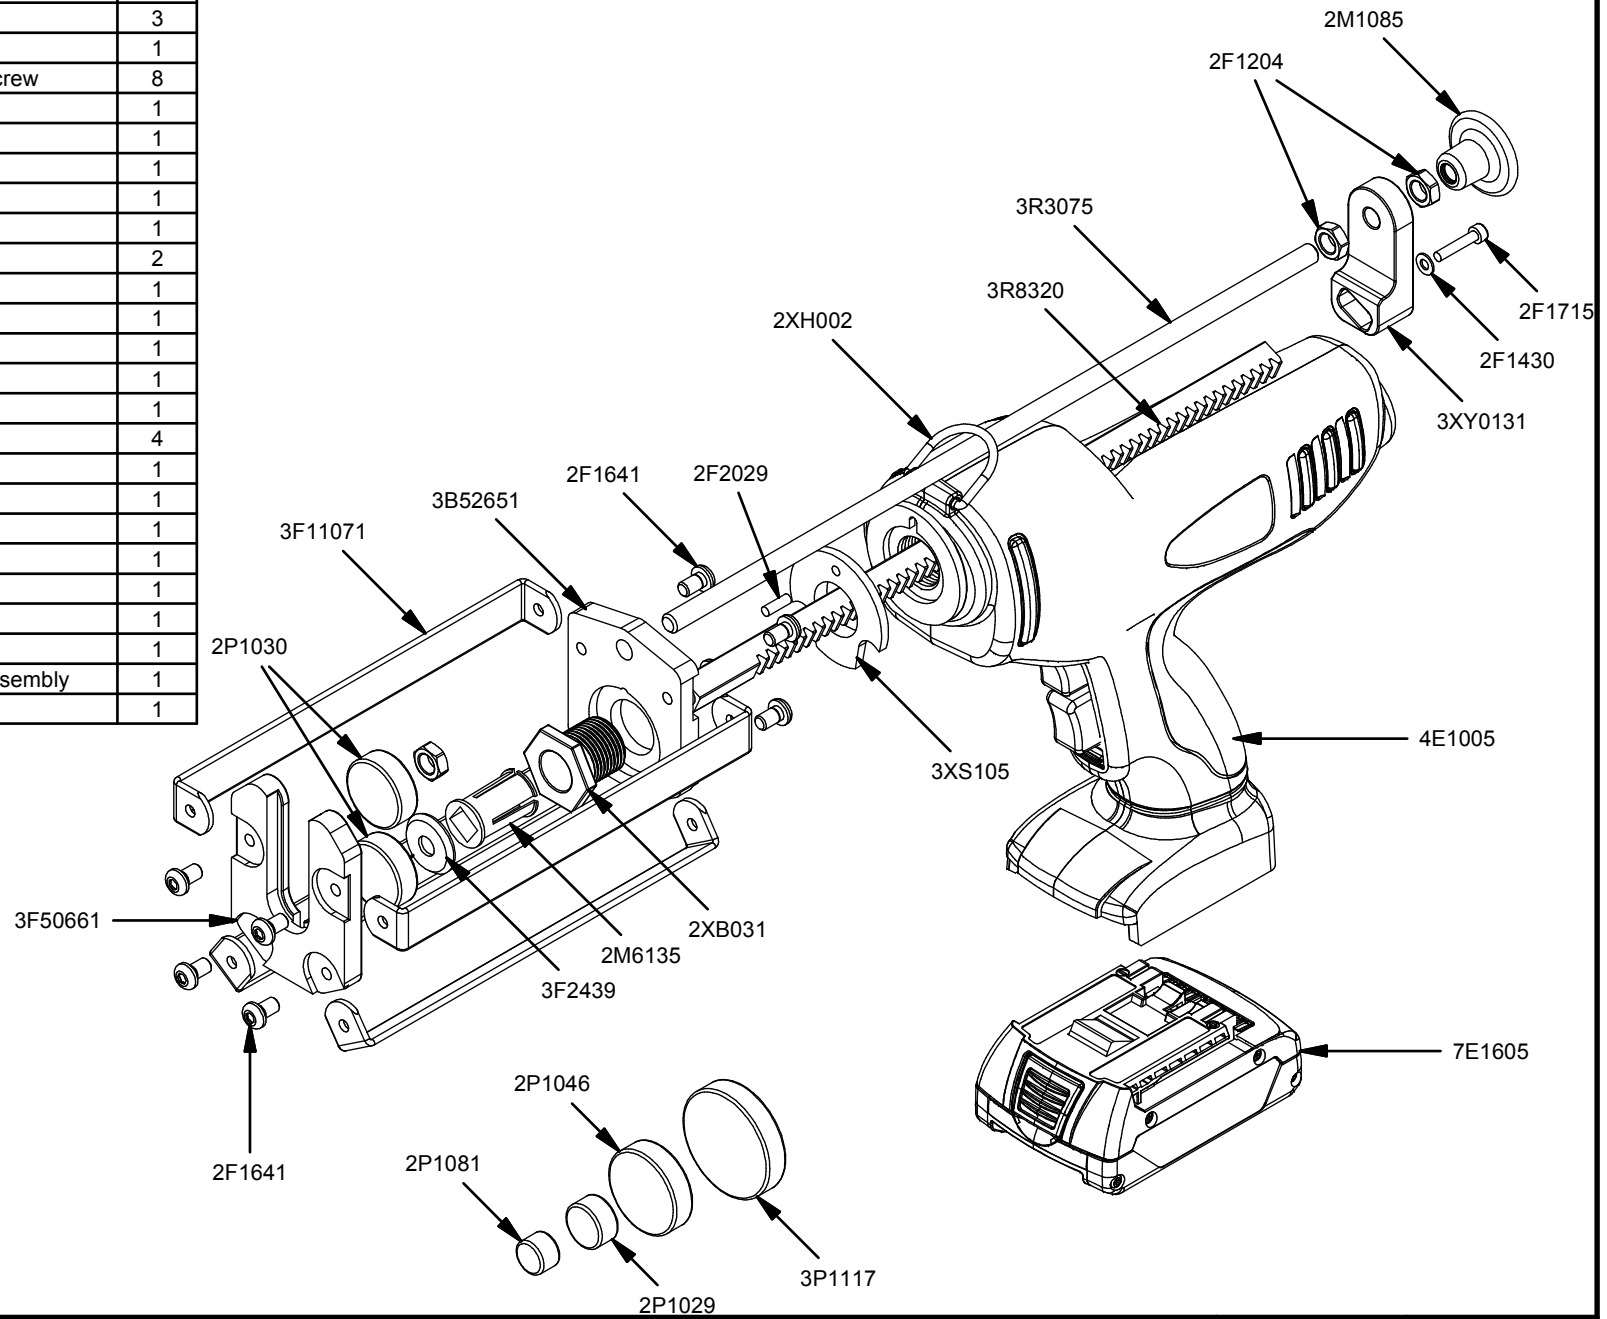

Parts List		
STOCK No	DESCRIPTION	QTY
2F1204	M8 Lock Nut	3
2F1430	M4 Washer	1
2F1641	M6 x 10mm Button Head Screw	8
2F1715	Screw	1
2F2029	Roll Pin	1
2M1085	Plastic Knob	1
2M6135	Barrel Screw Insert	1
2P1029	Plunger Ally 19mm	1
2P1030	Plunger Ally 29mm	2
2P1046	Plunger Ally 36mm	1
2P1081	Plunger Ally 14.4mm	1
2XB031	Barrel Screw	1
2XH002	Hanging Hook	1
3B52651	Bulkhead Plate	1
3F11071	Frame	4
3F2439	Formed Washer	1
3F50661	Front Plate	1
3P1117	Plunger With Blind Hole	1
3R3075	Rod 345mm	1
3R8320	Rack	1
3XS105	Spacer	1
3XY0131	Yoke	1
4E1005	Cox Electroflow 18v Butt Assembly	1
7E1605	18v 1.5 Ah Battery	1