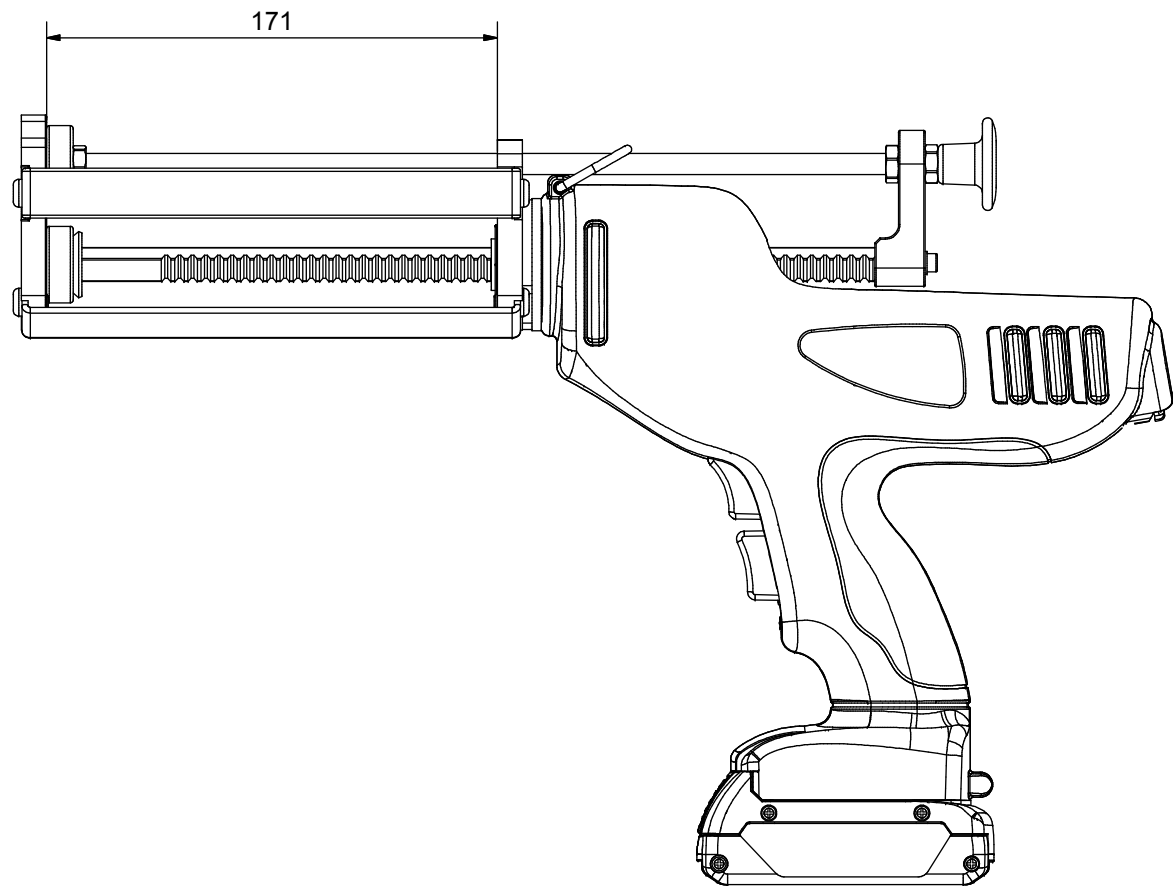

Electraflow Plus 200 MR

SULZER

SULZER MIXPACK UK
www.coxdispensers.com
TEL:44(0)1635 264500

REV

B

DATE

09/02/2016