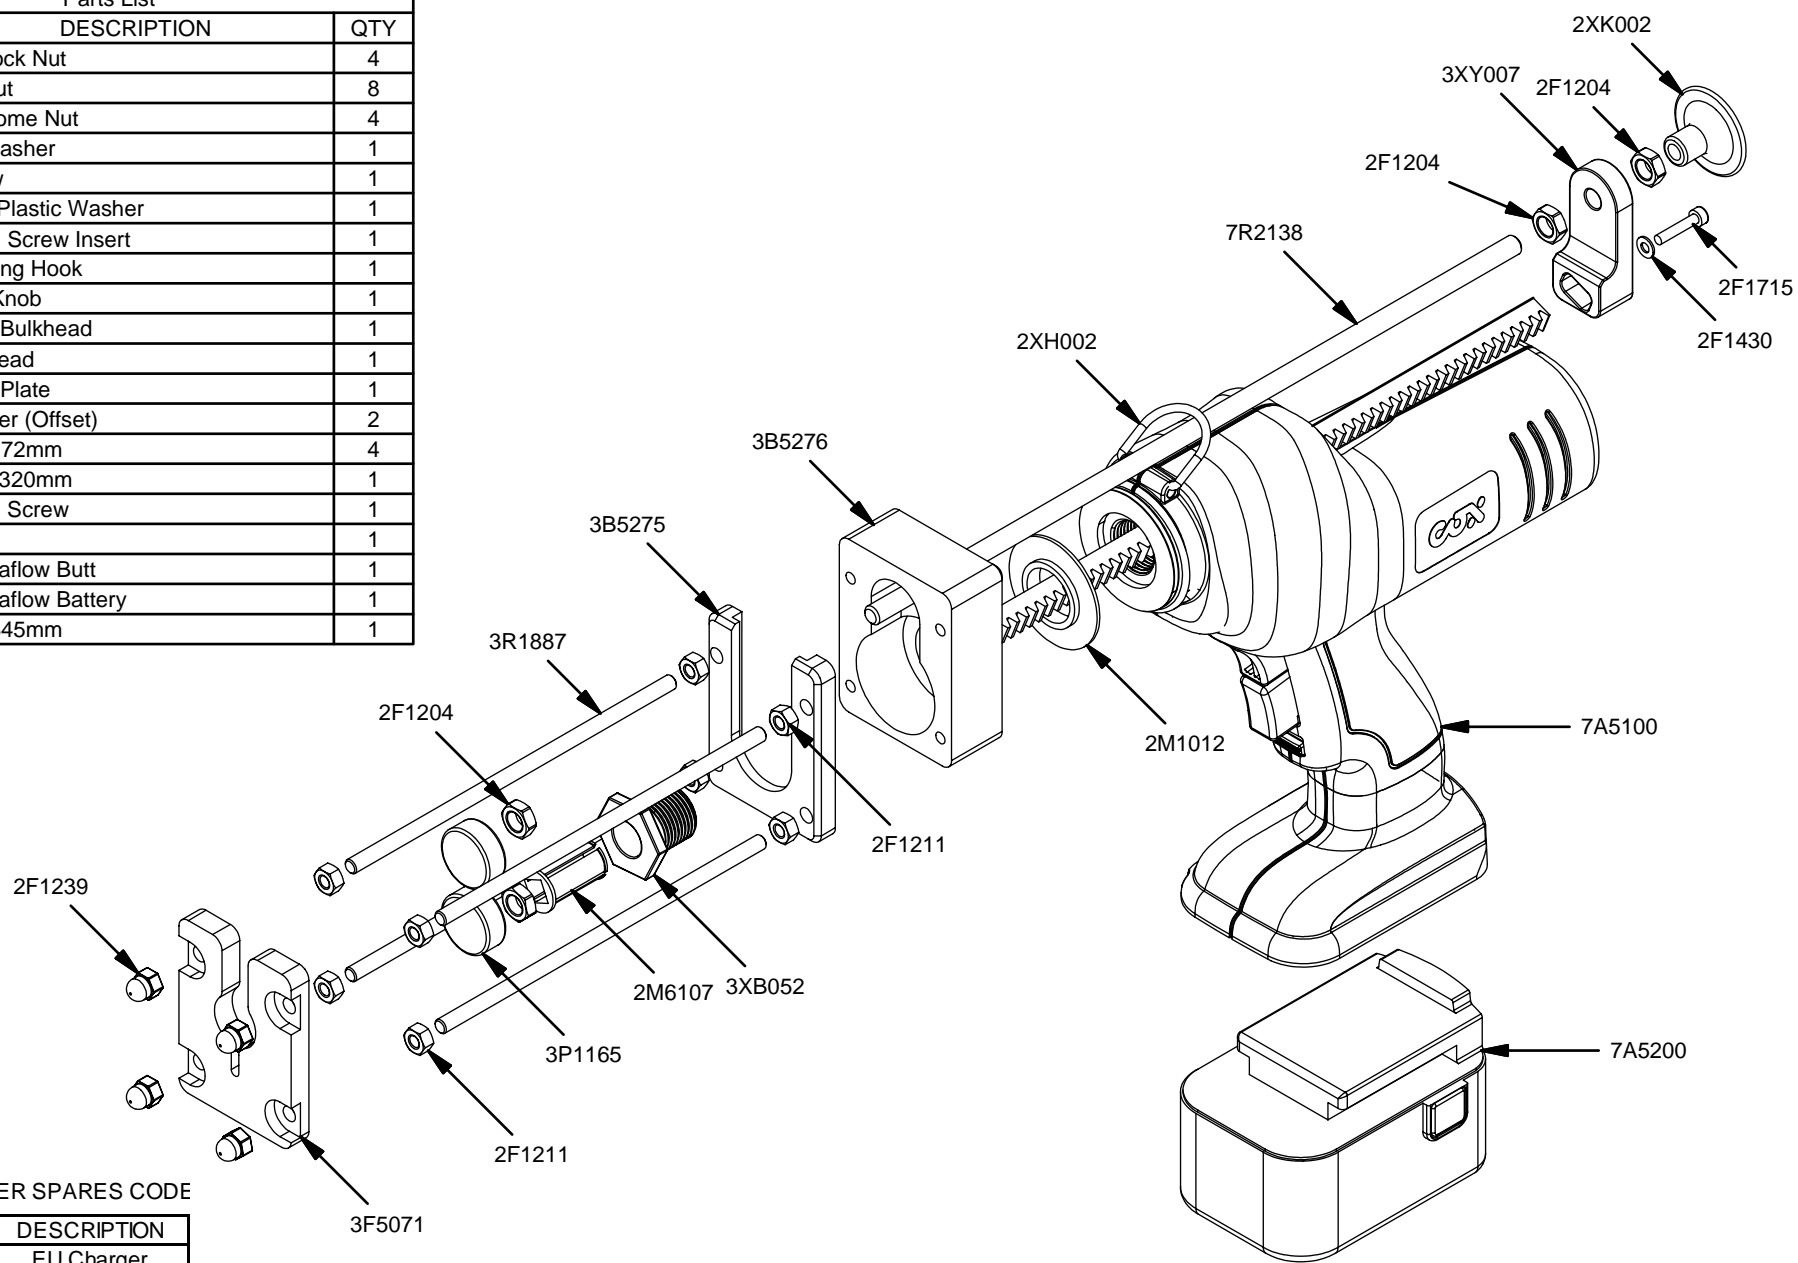

Parts List		
STOCK No	DESCRIPTION	QTY
2F1204	M8 Lock Nut	4
2F1211	M6 Nut	8
2F1239	M6 Dome Nut	4
2F1430	M4 Washer	1
2F1715	Screw	1
2M1012	Grey Plastic Washer	1
2M6107	Barrel Screw Insert	1
2XH002	Hanging Hook	1
2XK002	Zinc Knob	1
3B5275	Front Bulkhead	1
3B5276	Bulkhead	1
3F5071	Front Plate	1
3P1165	Plunger (Offset)	2
3R1887	Rod 172mm	4
3R6322	Rack 320mm	1
3XB052	Barrel Screw	1
3XY007	Yoke	1
7A5100	Electraflow Butt	1
7A5200	Electraflow Battery	1
7R2138	Rod 345mm	1

BATTERY CHARGER SPARES CODE

STOCK No	DESCRIPTION
7A5150	EU Charger
7A5151	US Charger
7A5152	UK Charger
7A5153	AU Charger

DBE 90

www.pccox.co.uk
sales@pccox.co.uk
TEL:44(0)1635 264500

REV	DATE
A	15/08/2007