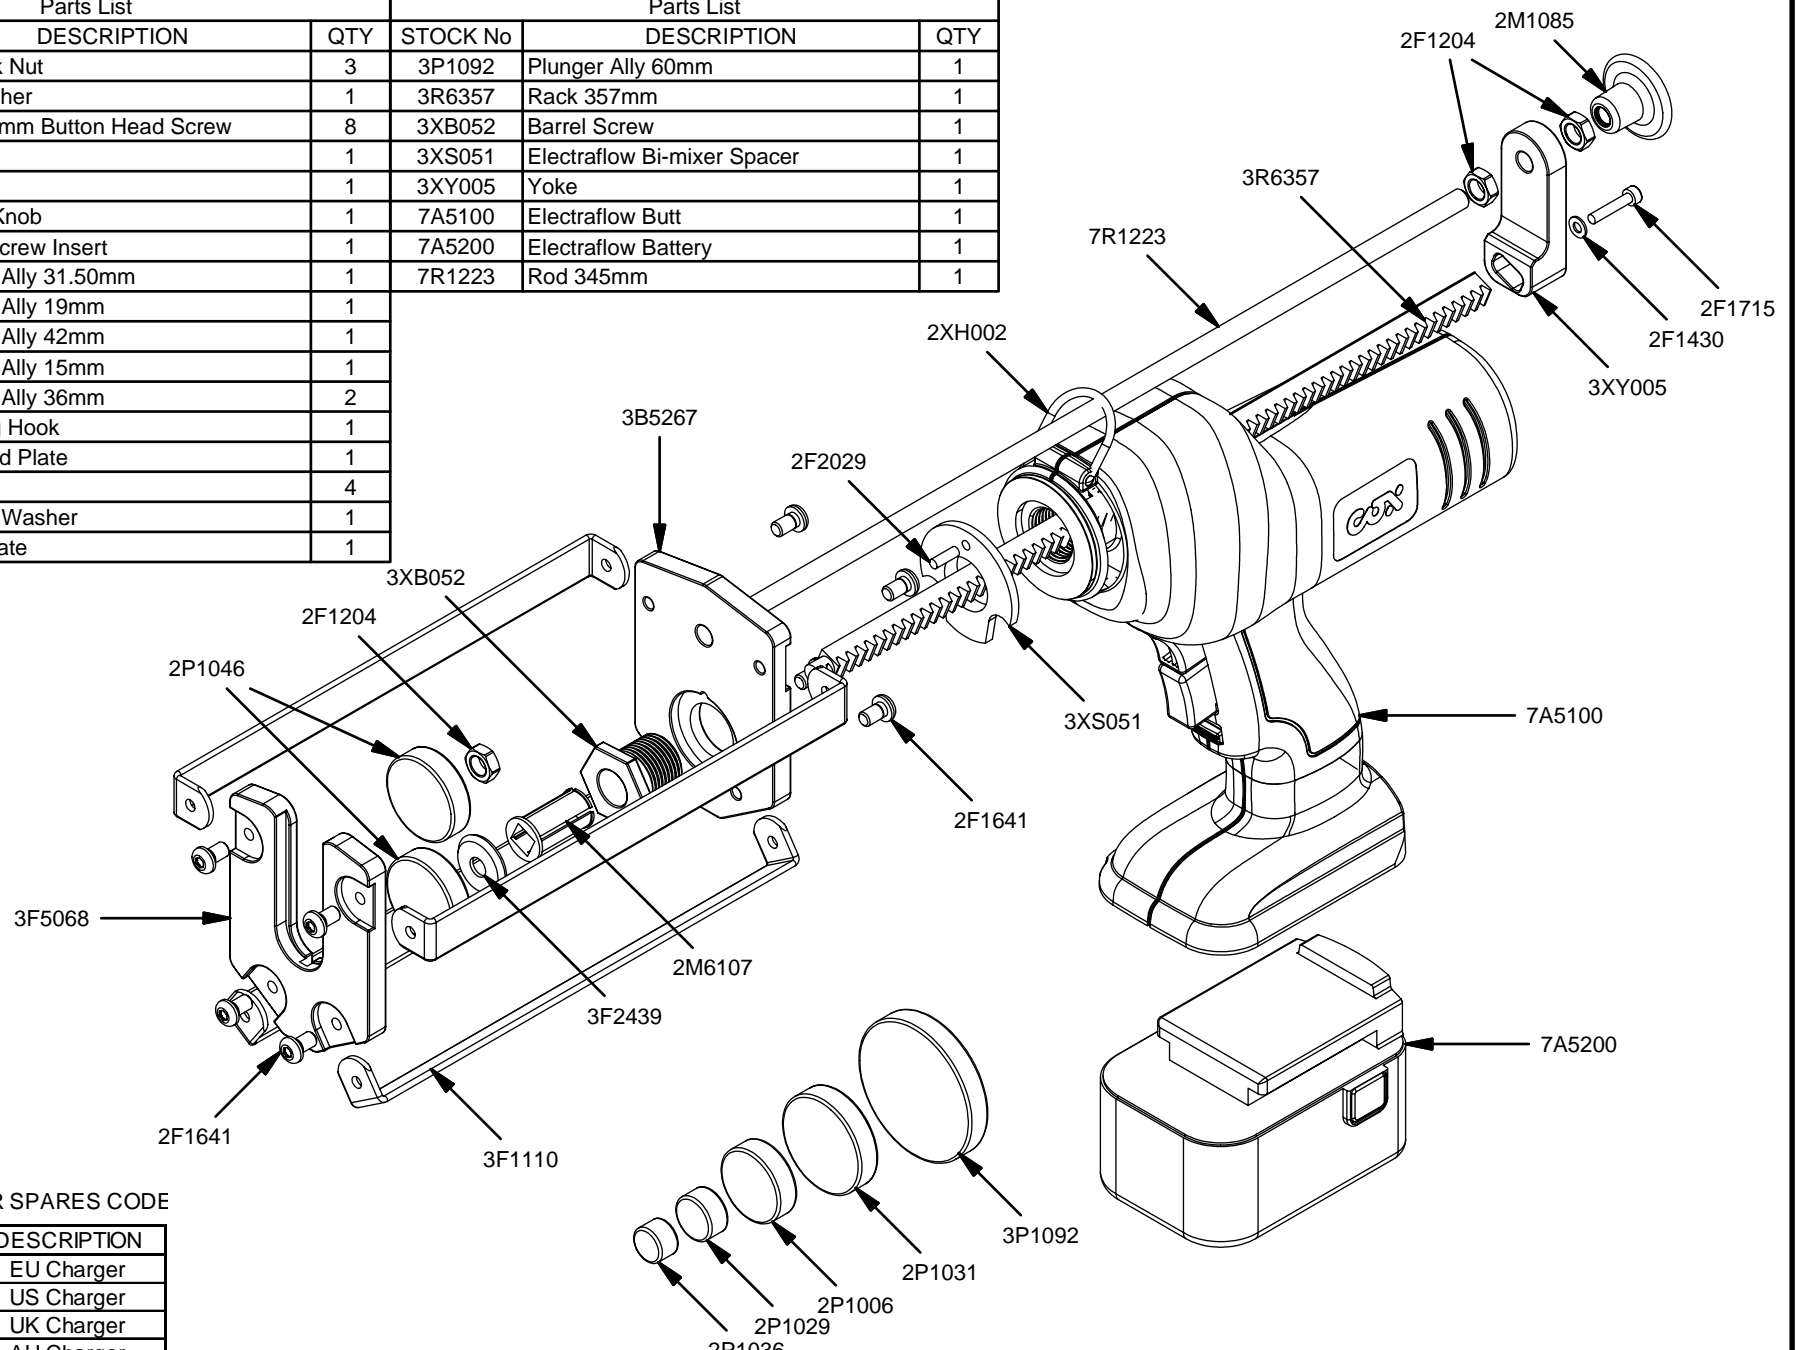

Parts List			Parts List		
STOCK No	DESCRIPTION	QTY	STOCK No	DESCRIPTION	QTY
2F1204	M8 Lock Nut	3	3P1092	Plunger Ally 60mm	1
2F1430	M4 Washer	1	3R6357	Rack 357mm	1
2F1641	M6 x 10mm Button Head Screw	8	3XB052	Barrel Screw	1
2F1715	Screw	1	3XS051	Electraflow Bi-mixer Spacer	1
2F2029	Roll Pin	1	3XY005	Yoke	1
2M1085	Plastic Knob	1	7A5100	Electraflow Butt	1
2M6107	Barrel Screw Insert	1	7A5200	Electraflow Battery	1
2P1006	Plunger Ally 31.50mm	1	7R1223	Rod 345mm	1
2P1029	Plunger Ally 19mm	1			
2P1031	Plunger Ally 42mm	1			
2P1036	Plunger Ally 15mm	1			
2P1046	Plunger Ally 36mm	2			
2XH002	Hanging Hook	1			
3B5267	Bulkhead Plate	1			
3F1110	Frame	4			
3F2439	Formed Washer	1			
3F5068	Front Plate	1			