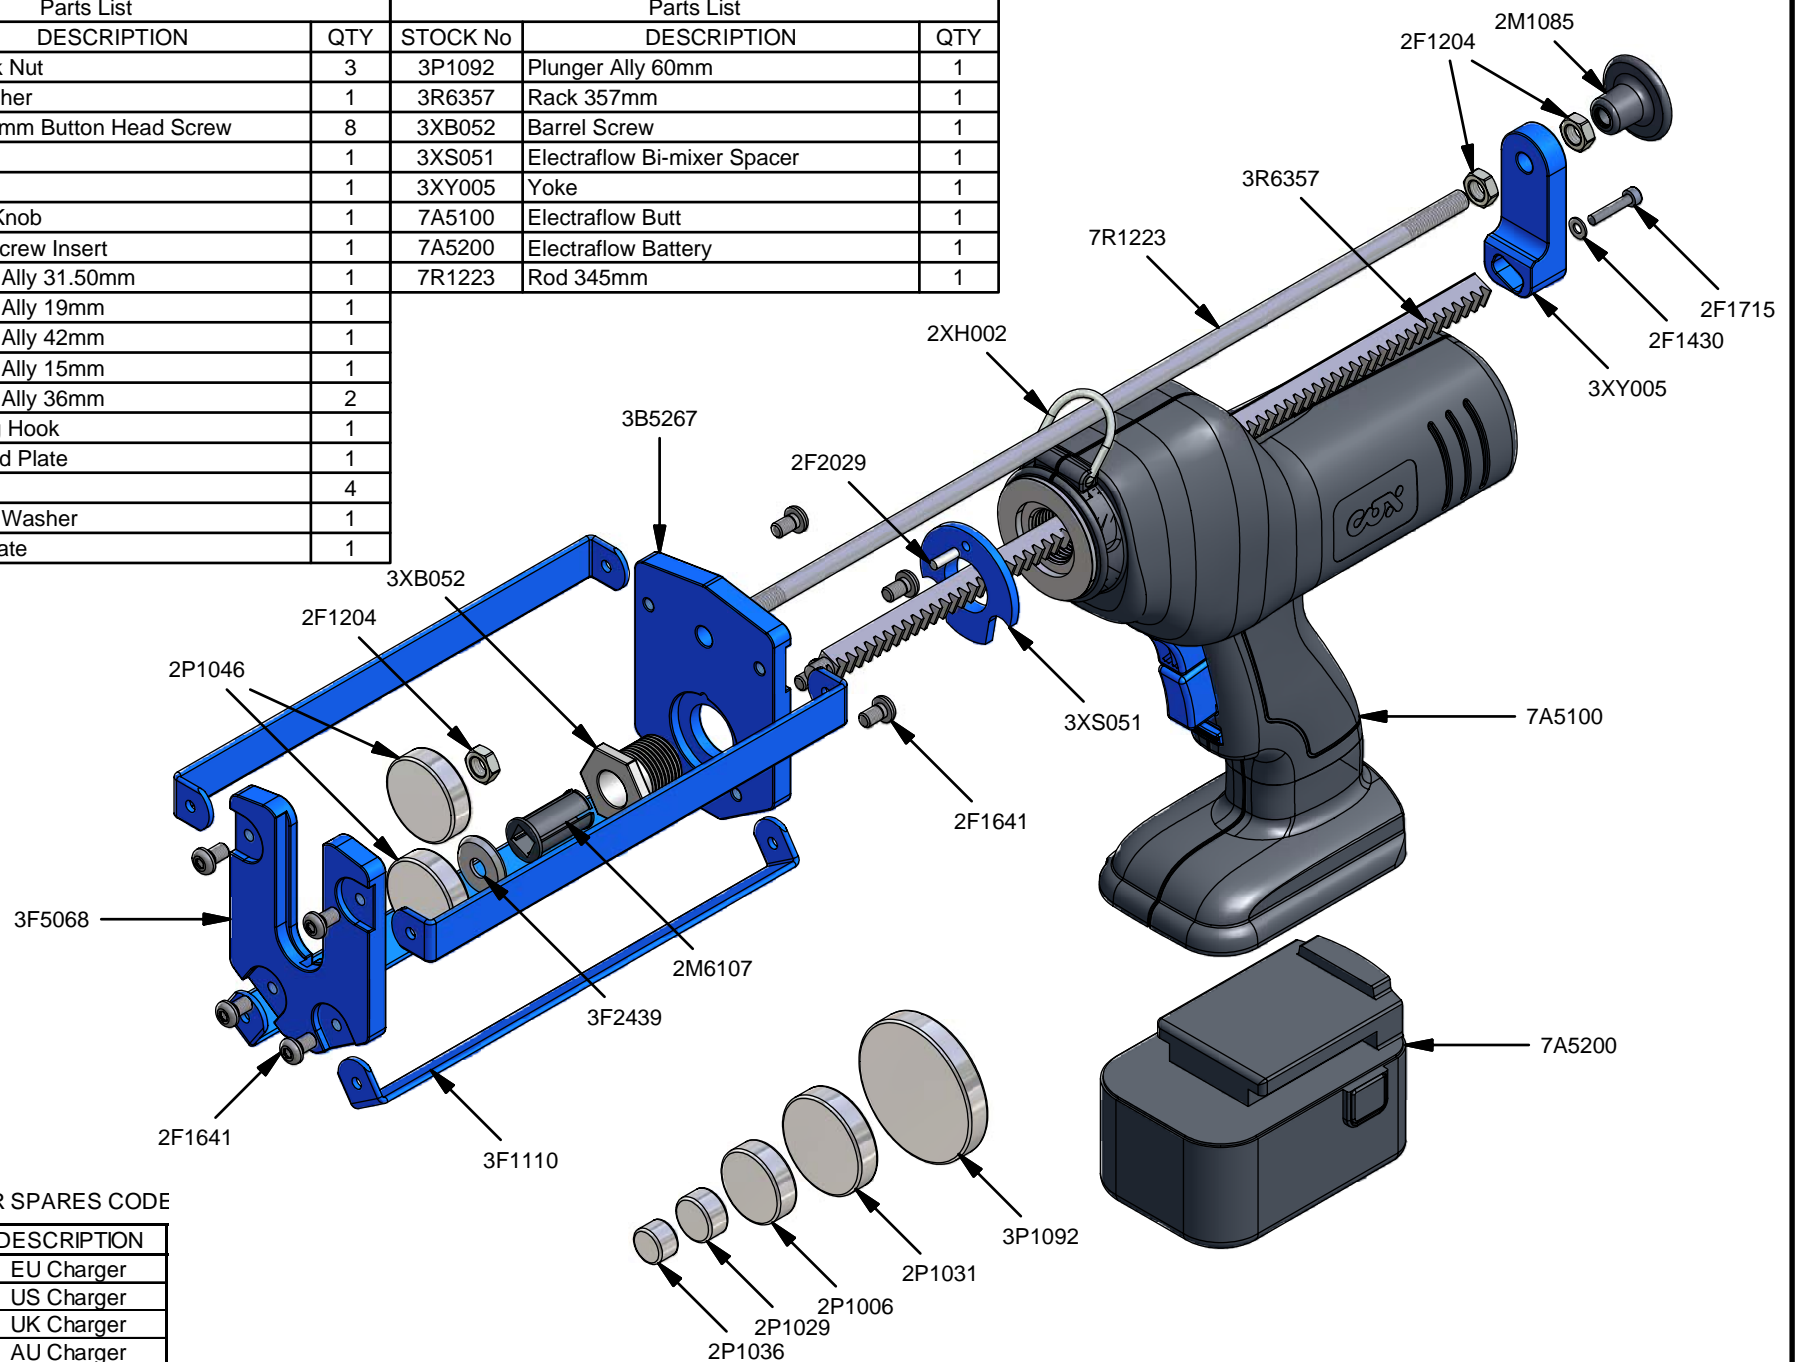

Parts List			Parts List		
STOCK No	DESCRIPTION	QTY	STOCK No	DESCRIPTION	QTY
2F1204	M8 Lock Nut	3	3P1092	Plunger Ally 60mm	1
2F1430	M4 Washer	1	3R6357	Rack 357mm	1
2F1641	M6 x 10mm Button Head Screw	8	3XB052	Barrel Screw	1
2F1715	Screw	1	3XS051	Electraflow Bi-mixer Spacer	1
2F2029	Roll Pin	1	3XY005	Yoke	1
2M1085	Plastic Knob	1	7A5100	Electraflow Butt	1
2M6107	Barrel Screw Insert	1	7A5200	Electraflow Battery	1
2P1006	Plunger Ally 31.50mm	1	7R1223	Rod 345mm	1
2P1029	Plunger Ally 19mm	1			
2P1031	Plunger Ally 42mm	1			
2P1036	Plunger Ally 15mm	1			
2P1046	Plunger Ally 36mm	2			
2XH002	Hanging Hook	1			
3B5267	Bulkhead Plate	1			
3F1110	Frame	4			
3F2439	Formed Washer	1			
3F5068	Front Plate	1			