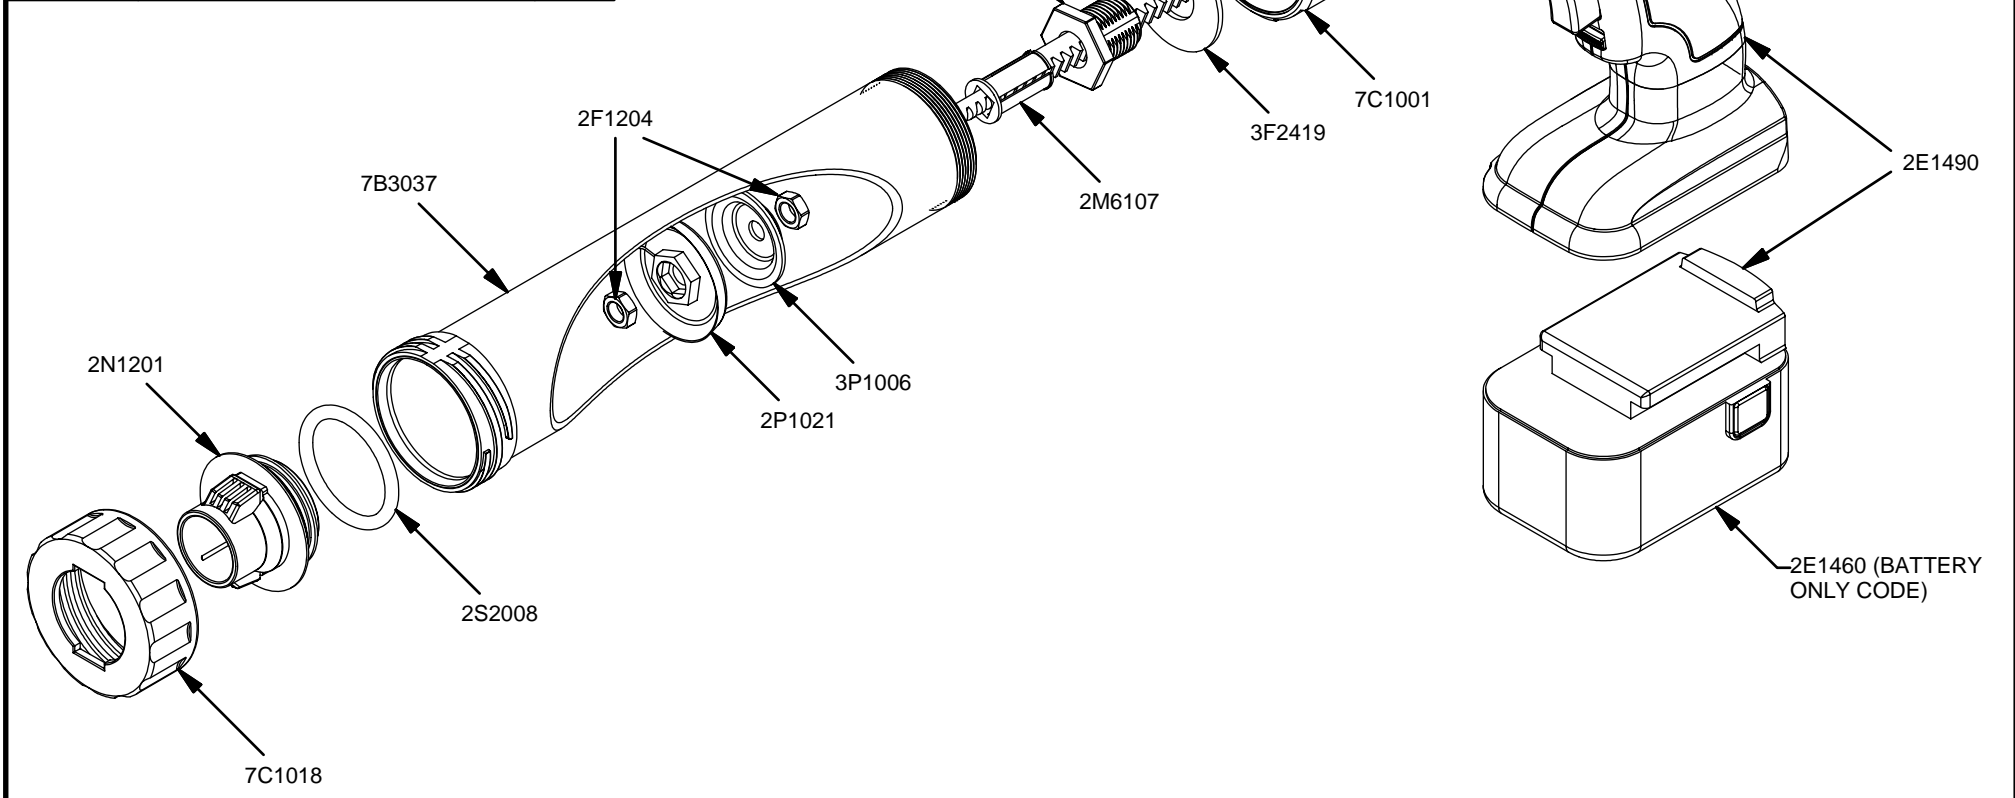

Parts List		
STOCK No	DESCRIPTION	QTY
2E1490	EU Electraflow Kit (2 x Batteries, Charger and Gun Body)	1
2F1204	M8 Lock Nut	2
2M2065	Grey Washer	1
2M6107	Barrel Screw Insert	1
2N1201	Nozzle Holder (MK 1)	1
2P1021	Split Sachet Plunger	1
2S2008	O Ring (Viton Rubber)	1
2XH002	Hanging Hook	1
3F2419	Steel Washer	1
3P1006	Steel 40mm 'Tin Hat' Plunger	1
3R6370	Rack 370mm	1
3XB043	Barrel Screw (Drilled)	1
7B3037	Barrel 267mm	1
7C1001	Air Gun Back Cap	1
7C1018	2 Start Machined Cap	1
7X1120	Handle (Including Screw & Washer)	1

ELECTRAFLOW COMBI SACHET 400

www.pccox.co.uk
sales@pccox.co.uk
TEL:44(0)1635 264500

REV
A

DATE
16/11/2006

Parts List		
STOCK No	DESCRIPTION	QTY
2E1490	EU Electraflow Kit (2 x Batteries, Charger and Gun Body)	1
2F1204	M8 Lock Nut	2
2M2065	Grey Washer	1
2M6107	Barrel Screw Insert	1
2N1201	Nozzle Holder (MK 1)	1
2P1021	Split Sachet Plunger	1
2S2008	O Ring (Viton Rubber)	1
2XH002	Hanging Hook	1
3F2419	Steel Washer	1
3P1006	Steel 40mm 'Tin Hat' Plunger	1
3R6370	Rack 370mm	1
3XB043	Barrel Screw (Drilled)	1
7B3037	Barrel 267mm	1
7C1001	Air Gun Back Cap	1
7C1018	2 Start Machined Cap	1
7X1120	Handle (Including Screw & Washer)	1