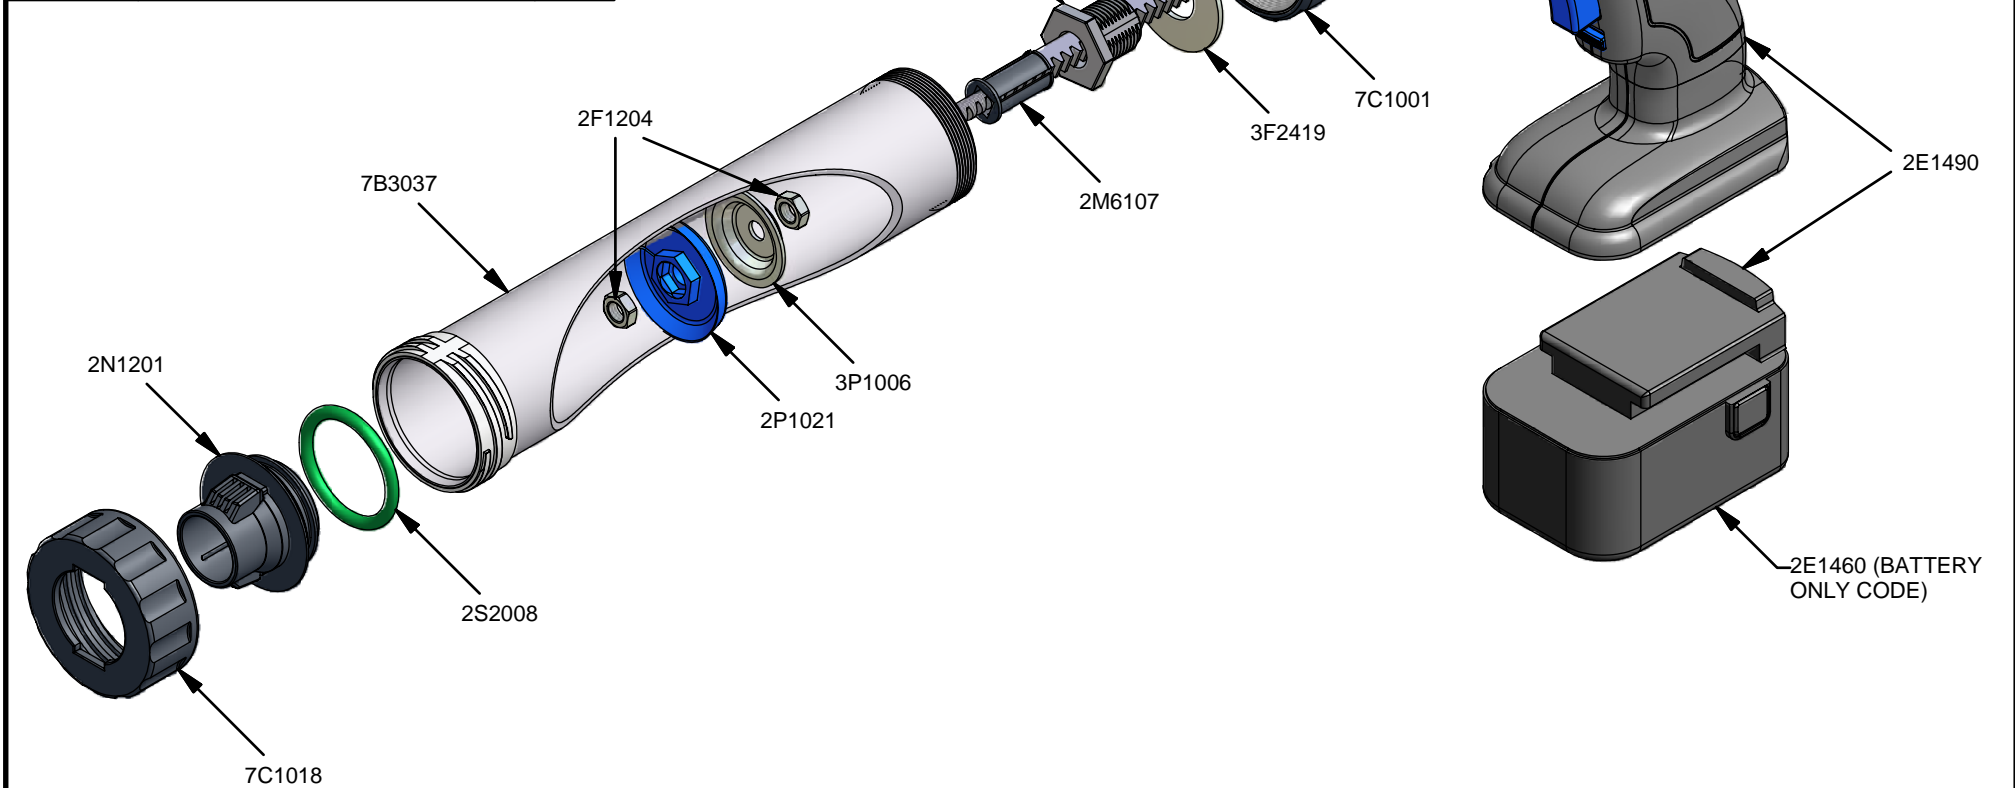

Parts List		
STOCK No	DESCRIPTION	QTY
2E1490	EU Electraflow Kit (2 x Batteries, Charger and Gun Body)	1
2F1204	M8 Lock Nut	2
2M2065	Grey Washer	1
2M6107	Barrel Screw Insert	1
2N1201	Nozzle Holder (MK 1)	1
2P1021	Split Sachet Plunger	1
2S2008	O Ring (Viton Rubber)	1
2XH002	Hanging Hook	1
3F2419	Steel Washer	1
3P1006	Steel 40mm 'Tin Hat' Plunger	1
3R6370	Rack 370mm	1
3XB043	Barrel Screw (Drilled)	1
7B3037	Barrel 267mm	1
7C1001	Air Gun Back Cap	1
7C1018	2 Start Machined Cap	1
7X1120	Handle (Including Screw & Washer)	1

ELECTRAFLOW COMBI SACHET 400

www.pccox.co.uk
sales@pccox.co.uk
TEL:44(0)1635 264500

REV
A

DATE
16/11/2006

Parts List		
STOCK No	DESCRIPTION	QTY
2E1490	EU Electraflow Kit (2 x Batteries, Charger and Gun Body)	1
2F1204	M8 Lock Nut	2
2M2065	Grey Washer	1
2M6107	Barrel Screw Insert	1
2N1201	Nozzle Holder (MK 1)	1
2P1021	Split Sachet Plunger	1
2S2008	O Ring (Viton Rubber)	1
2XH002	Hanging Hook	1
3F2419	Steel Washer	1
3P1006	Steel 40mm 'Tin Hat' Plunger	1
3R6370	Rack 370mm	1
3XB043	Barrel Screw (Drilled)	1
7B3037	Barrel 267mm	1
7C1001	Air Gun Back Cap	1
7C1018	2 Start Machined Cap	1
7X1120	Handle (Including Screw & Washer)	1