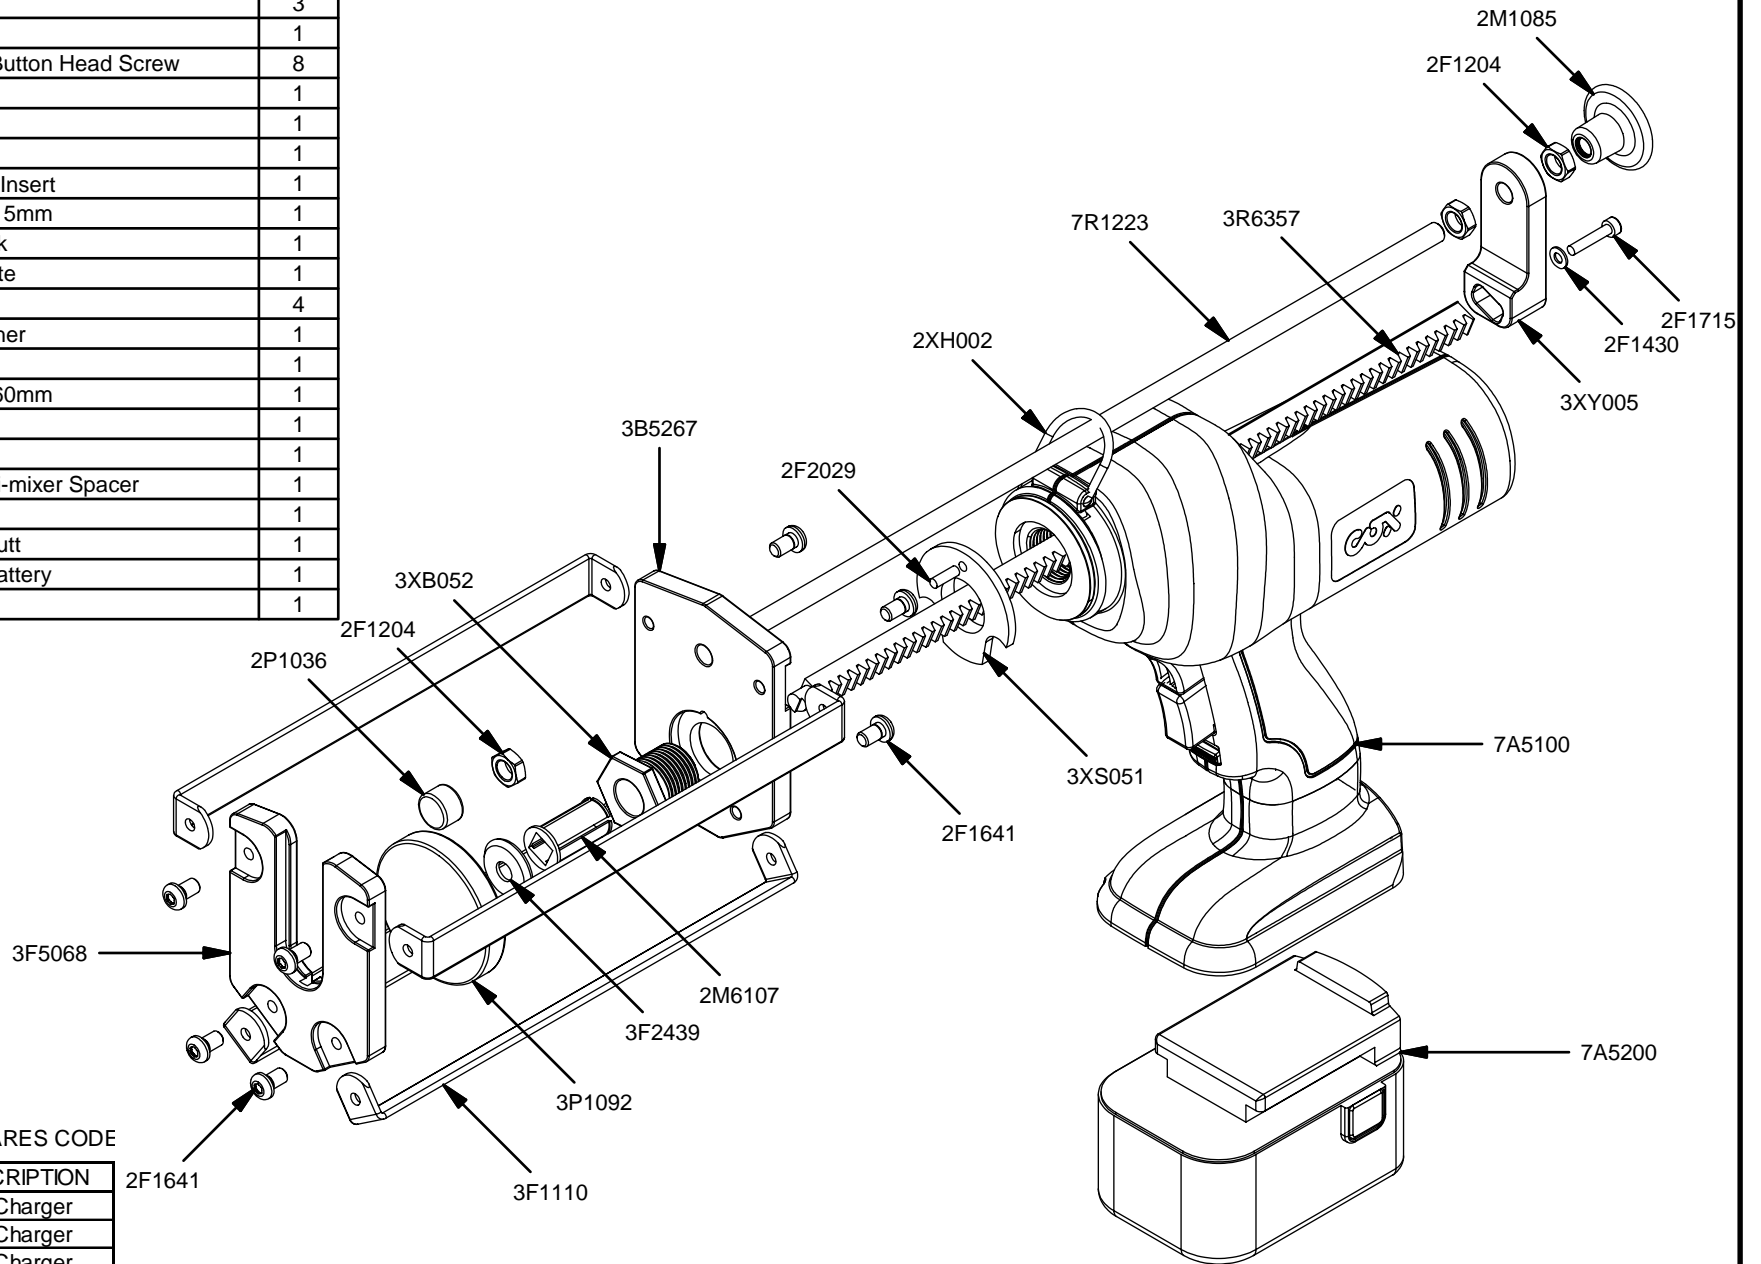

Parts List		
STOCK No	DESCRIPTION	QTY
2F1204	M8 Lock Nut	3
2F1430	M4 Washer	1
2F1641	M6 x 10mm Button Head Screw	8
2F1715	Screw	1
2F2029	Roll Pin	1
2M1085	Plastic Knob	1
2M6107	Barrel Screw Insert	1
2P1036	Plunger Ally 15mm	1
2XH002	Hanging Hook	1
3B5267	Bulkhead Plate	1
3F1110	Frame	4
3F2439	Formed Washer	1
3F5068	Front Plate	1
3P1092	Plunger Ally 60mm	1
3R6357	Rack 357mm	1
3XB052	Barrel Screw	1
3XS051	Electraflow Bi-mixer Spacer	1
3XY005	Yoke	1
7A5100	Electraflow Butt	1
7A5200	Electraflow Battery	1
7R1223	Rod 345mm	1