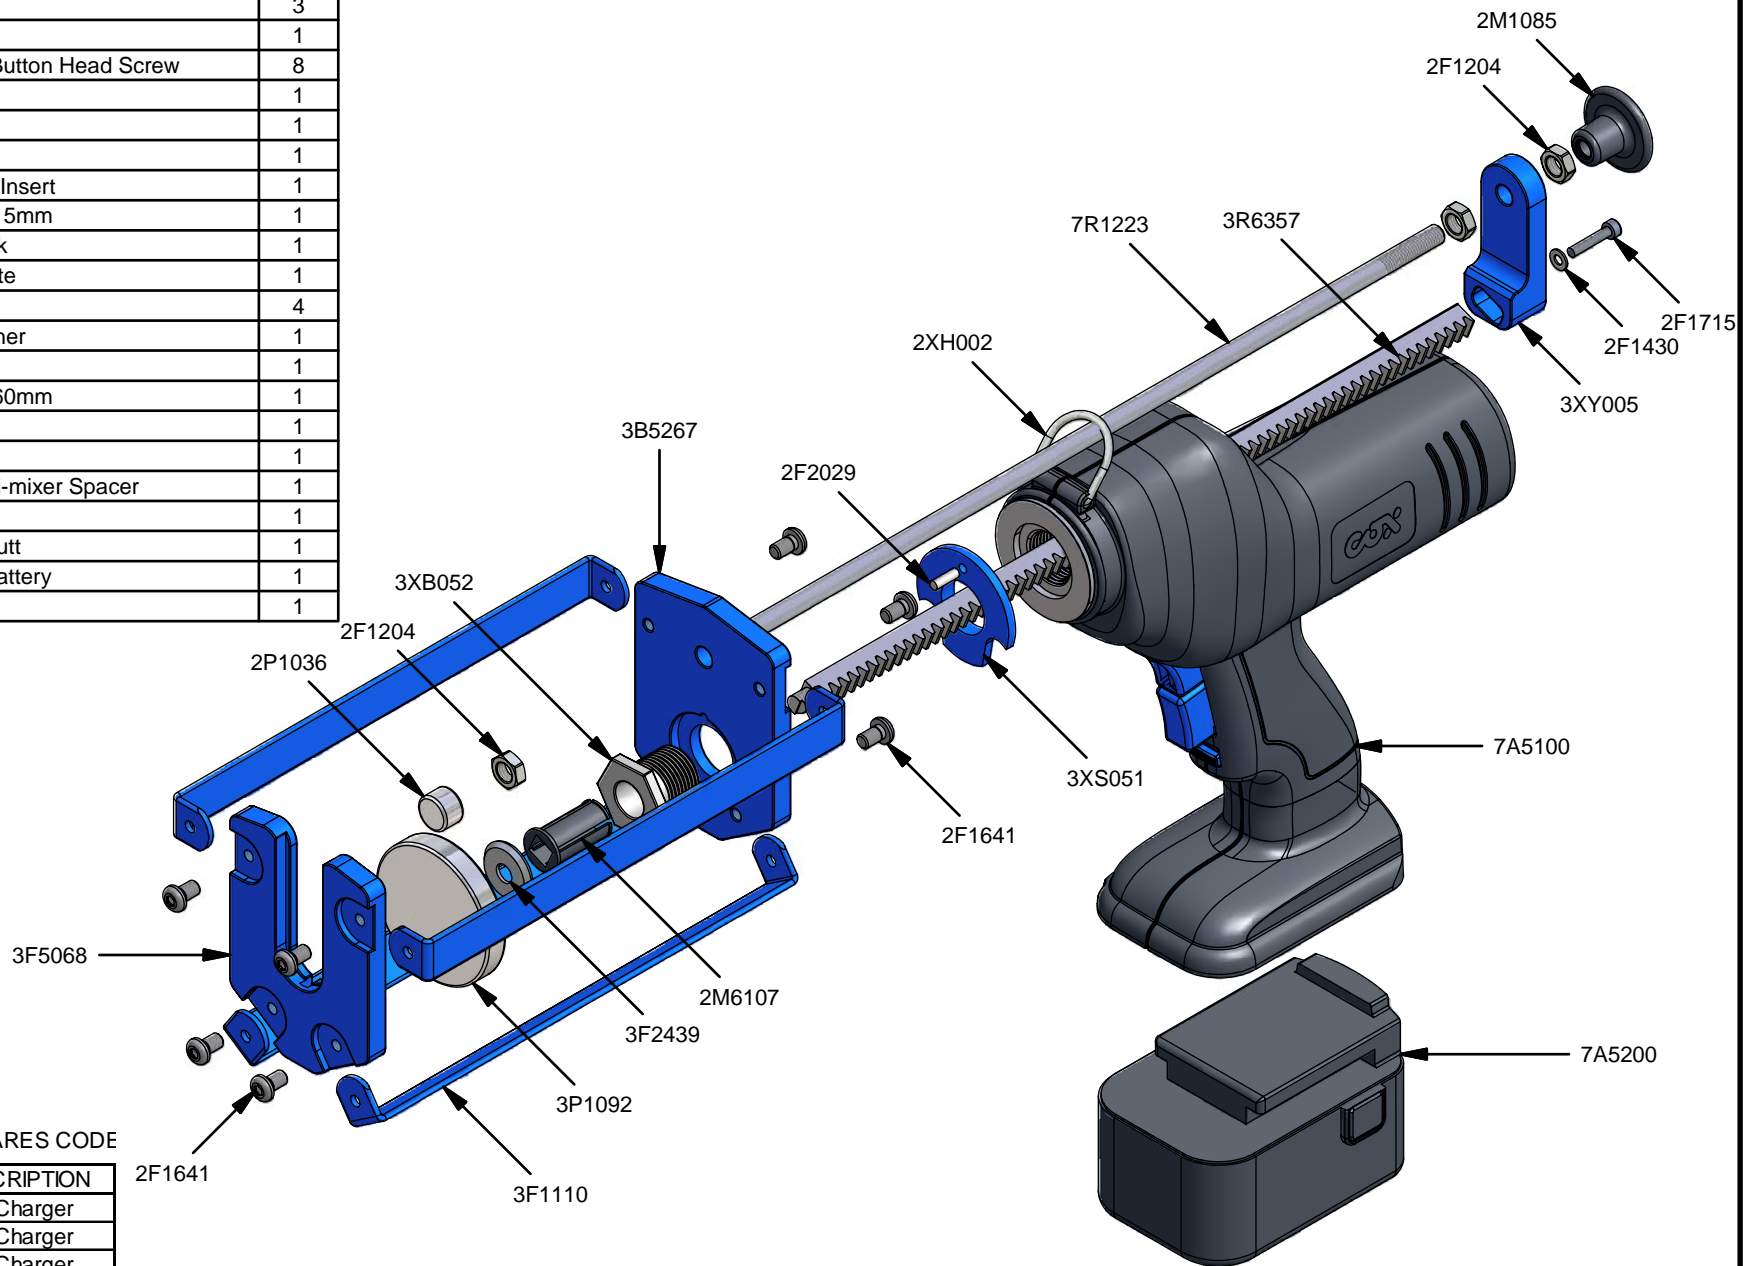

Parts List		
STOCK No	DESCRIPTION	QTY
2F1204	M8 Lock Nut	3
2F1430	M4 Washer	1
2F1641	M6 x 10mm Button Head Screw	8
2F1715	Screw	1
2F2029	Roll Pin	1
2M1085	Plastic Knob	1
2M6107	Barrel Screw Insert	1
2P1036	Plunger Ally 15mm	1
2XH002	Hanging Hook	1
3B5267	Bulkhead Plate	1
3F1110	Frame	4
3F2439	Formed Washer	1
3F5068	Front Plate	1
3P1092	Plunger Ally 60mm	1
3R6357	Rack 357mm	1
3XB052	Barrel Screw	1
3XS051	Electraflow Bi-mixer Spacer	1
3XY005	Yoke	1
7A5100	Electraflow Butt	1
7A5200	Electraflow Battery	1
7R1223	Rod 345mm	1

BATTERY CHARGER SPARES CODE

STOCK No	DESCRIPTION
7A5150	EU Charger
7A5151	US Charger
7A5152	UK Charger
7A5153	AU Charger

Electraflow 400 10:1

www.pccox.co.uk
sales@pccox.co.uk
TEL:44(0)1635 264500

REV
A

DATE
13/02/2008