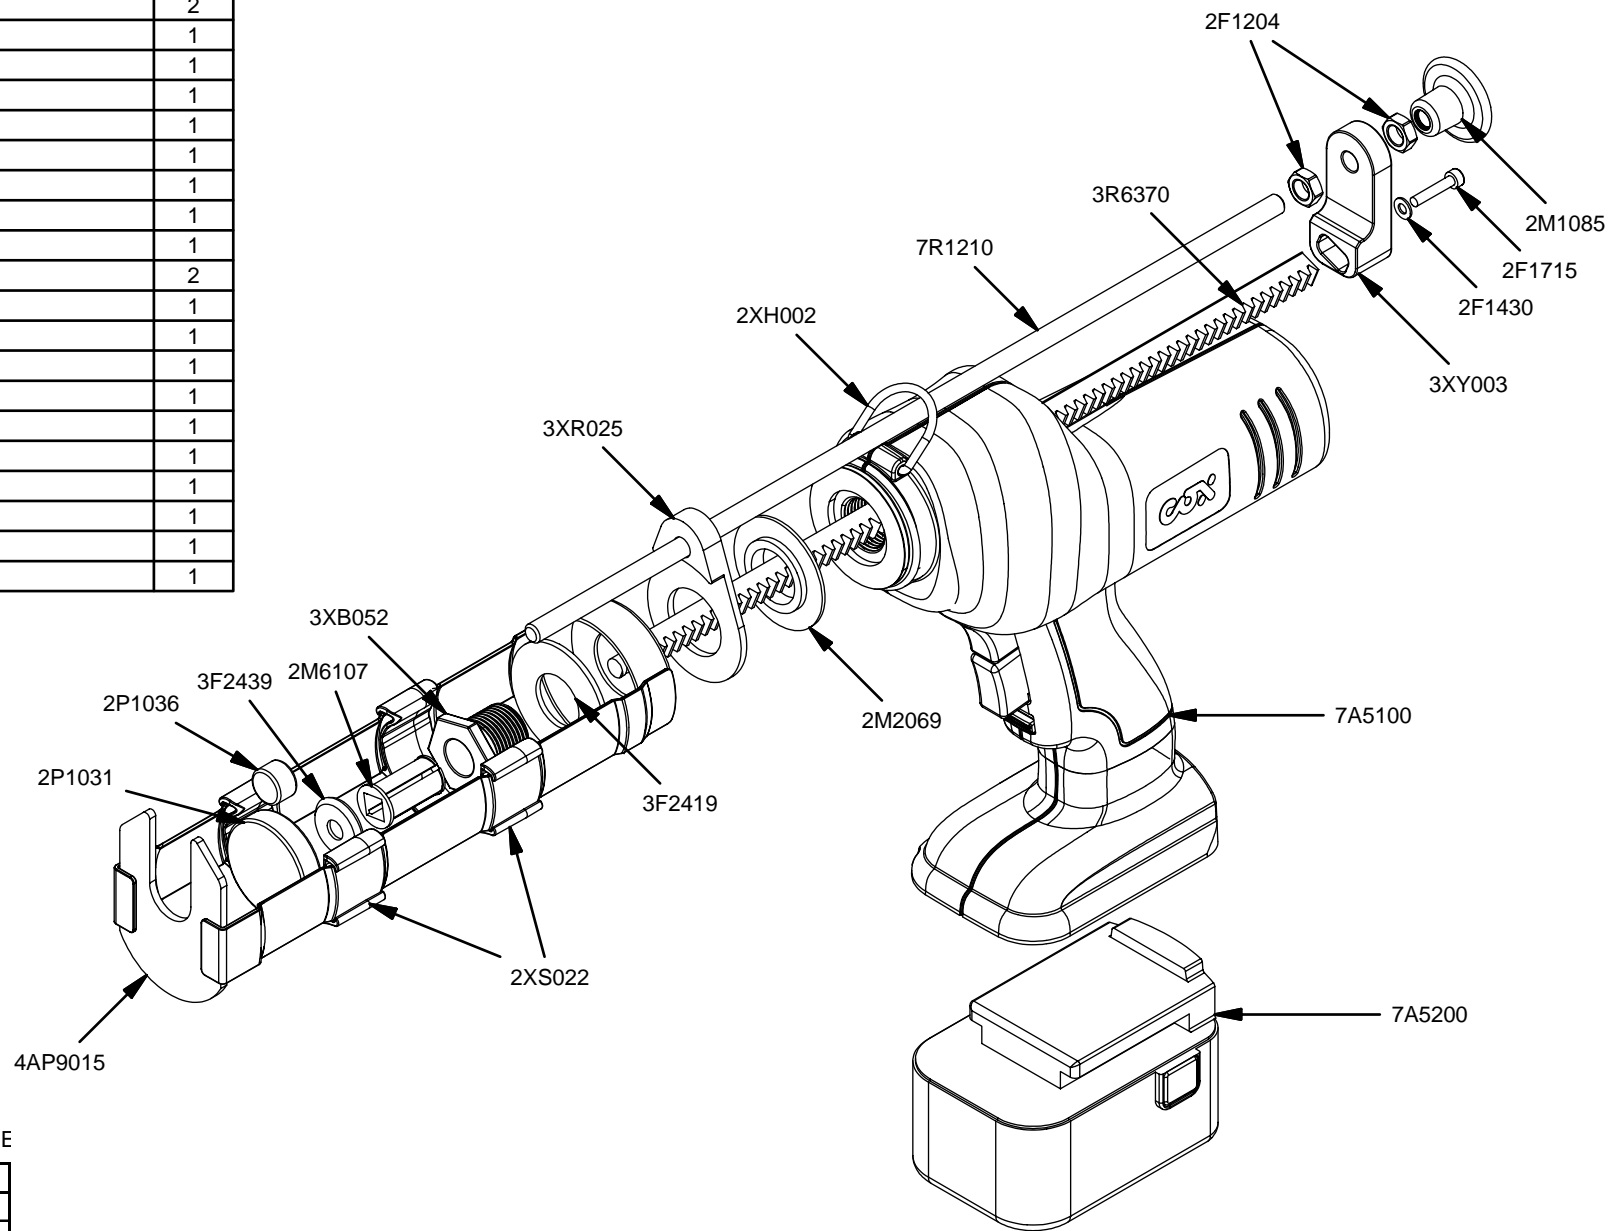

Parts List		
STOCK No	DESCRIPTION	QTY
2F1204	M8 Lock Nut	2
2F1430	M4 Washer	1
2F1715	Screw	1
2M1085	Plastic Knob	1
2M2069	Black Washer	1
2M6107	Barrel Screw Insert	1
2P1031	Plunger Ally 42mm	1
2P1036	Plunger Ally 15mm	1
2XH002	Hanging Hook	1
2XS022	Support Strap	2
3F2419	Steel Washer	1
3F2439	Formed Washer	1
3R6370	Rack 370mm	1
3XB052	Barrel Screw	1
3XR025	Rod Guide	1
3XY003	Yoke	1
4AP9015	Frame Assembly	1
7A5100	Electraflow Butt	1
7A5200	Electraflow Battery	1
7R1210	Rod 267mm	1

REV	DATE
A	13/02/2008

Parts List		
STOCK No	DESCRIPTION	QTY
2F1204	M8 Lock Nut	2
2F1430	M4 Washer	1
2F1715	Screw	1
2M1085	Plastic Knob	1
2M2069	Black Washer	1
2M6107	Barrel Screw Insert	1
2P1031	Plunger Ally 42mm	1
2P1036	Plunger Ally 15mm	1
2XH002	Hanging Hook	1
2XS022	Support Strap	2
3F2419	Steel Washer	1
3F2439	Formed Washer	1
3R6370	Rack 370mm	1
3XB052	Barrel Screw	1
3XR025	Rod Guide	1
3XY003	Yoke	1
4AP9015	Frame Assembly	1
7A5100	Electraflow Butt	1
7A5200	Electraflow Battery	1
7R1210	Rod 267mm	1