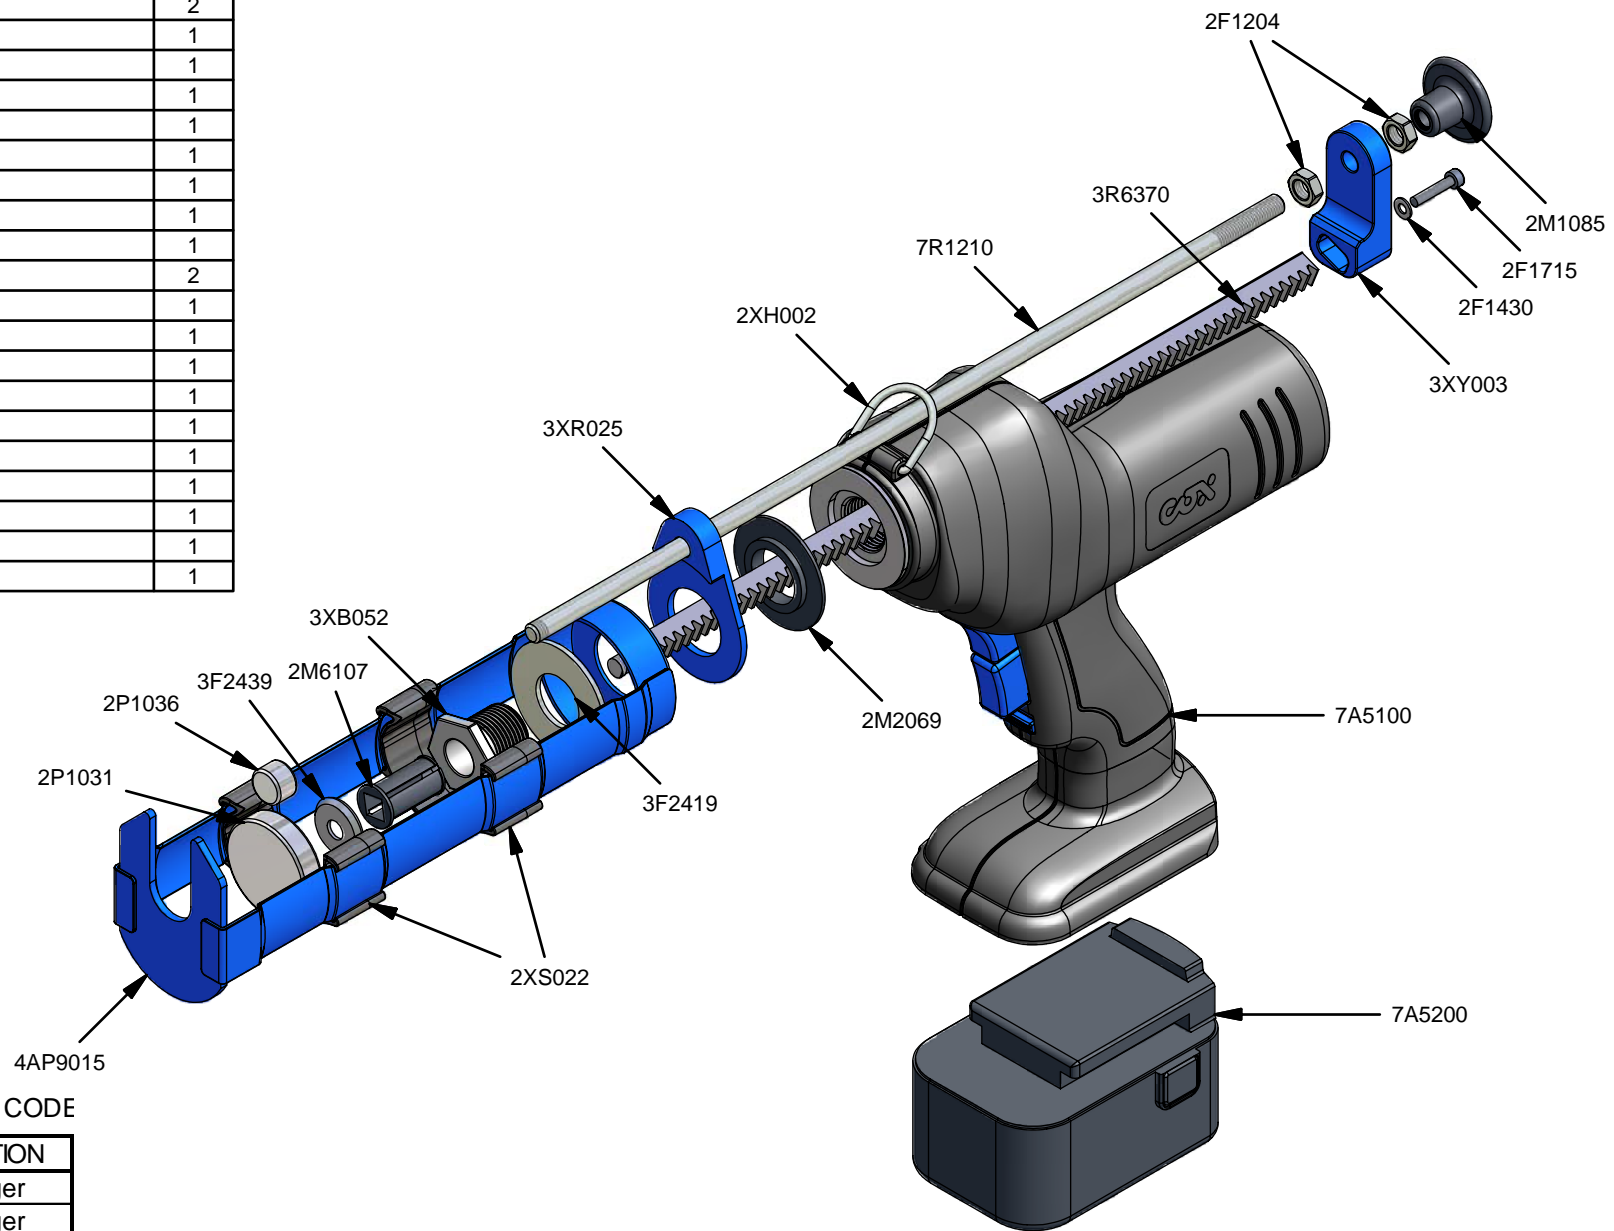

Parts List		
STOCK No	DESCRIPTION	QTY
2F1204	M8 Lock Nut	2
2F1430	M4 Washer	1
2F1715	Screw	1
2M1085	Plastic Knob	1
2M2069	Black Washer	1
2M6107	Barrel Screw Insert	1
2P1031	Plunger Ally 42mm	1
2P1036	Plunger Ally 15mm	1
2XH002	Hanging Hook	1
2XS022	Support Strap	2
3F2419	Steel Washer	1
3F2439	Formed Washer	1
3R6370	Rack 370mm	1
3XB052	Barrel Screw	1
3XR025	Rod Guide	1
3XY003	Yoke	1
4AP9015	Frame Assembly	1
7A5100	Electraflow Butt	1
7A5200	Electraflow Battery	1
7R1210	Rod 267mm	1

REV	DATE
A	13/02/2008

Parts List		
STOCK No	DESCRIPTION	QTY
2F1204	M8 Lock Nut	2
2F1430	M4 Washer	1
2F1715	Screw	1
2M1085	Plastic Knob	1
2M2069	Black Washer	1
2M6107	Barrel Screw Insert	1
2P1031	Plunger Ally 42mm	1
2P1036	Plunger Ally 15mm	1
2XH002	Hanging Hook	1
2XS022	Support Strap	2
3F2419	Steel Washer	1
3F2439	Formed Washer	1
3R6370	Rack 370mm	1
3XB052	Barrel Screw	1
3XR025	Rod Guide	1
3XY003	Yoke	1
4AP9015	Frame Assembly	1
7A5100	Electraflow Butt	1
7A5200	Electraflow Battery	1
7R1210	Rod 267mm	1