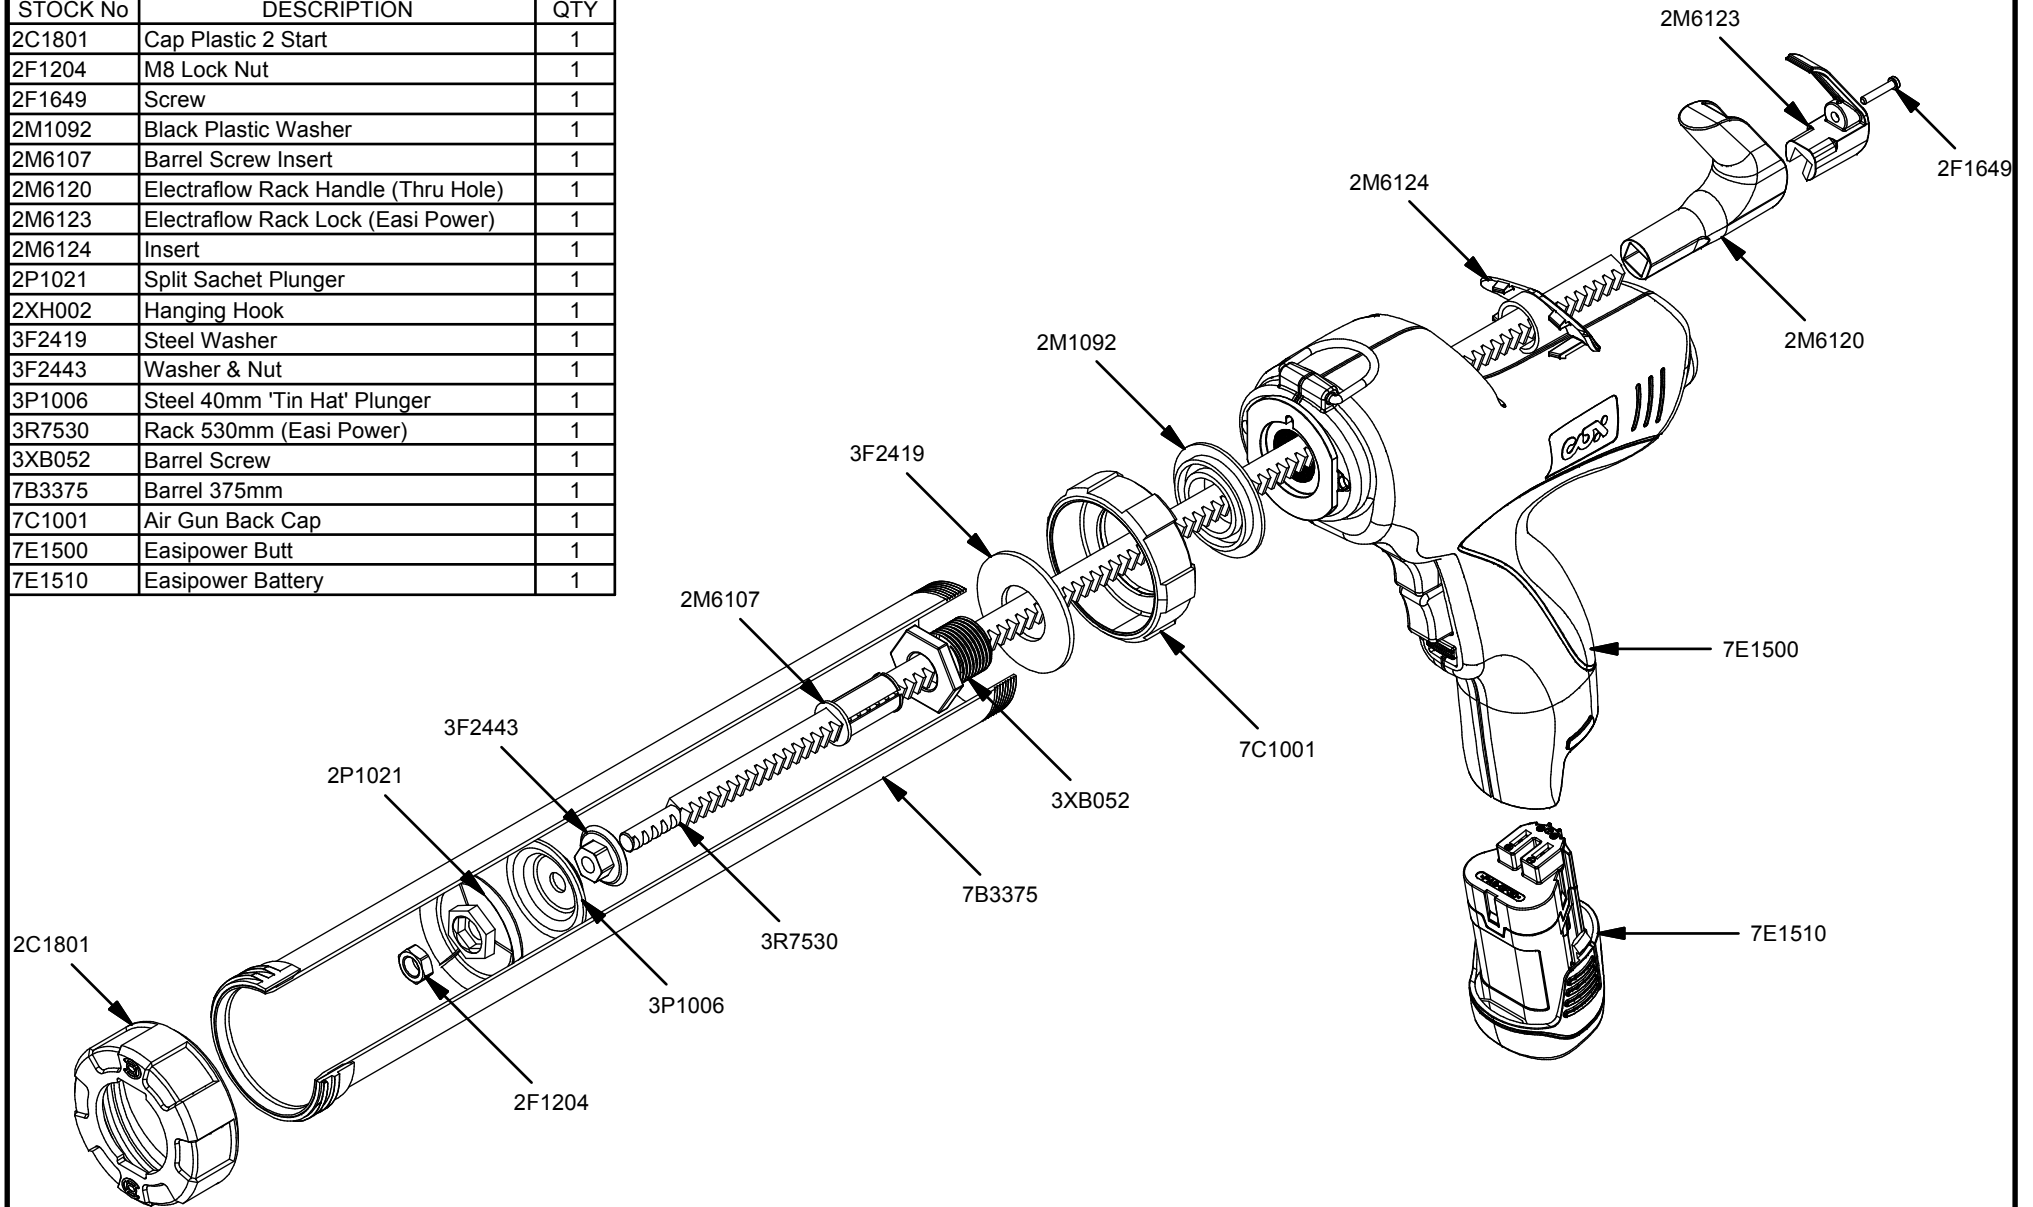

Parts List		
STOCK No	DESCRIPTION	QTY
2C1801	Cap Plastic 2 Start	1
2F1204	M8 Lock Nut	1
2F1649	Screw	1
2M1092	Black Plastic Washer	1
2M6107	Barrel Screw Insert	1
2M6120	Electraflow Rack Handle (Thru Hole)	1
2M6123	Electraflow Rack Lock (Easi Power)	1
2M6124	Insert	1
2P1021	Split Sachet Plunger	1
2XH002	Hanging Hook	1
3F2419	Steel Washer	1
3P1006	Steel 40mm 'Tin Hat' Plunger	1
3R7530	Rack 530mm (Easi Power)	1
3XB052	Barrel Screw	1
3F2443	Washer & Nut	1
7B3375	Barrel 375mm	1
7C1001	Air Gun Back Cap	1
7E1500	Easipower Butt	1
7E1510	Easipower Battery	1

Easi Power 600 Combi

www.pccox.co.uk
 sales@pccox.co.uk
 TEL:44(0)1635 264500

REV	DATE
A	13/09/2012

Parts List		
STOCK No	DESCRIPTION	QTY
2C1801	Cap Plastic 2 Start	1
2F1204	M8 Lock Nut	1
2F1649	Screw	1
2M1092	Black Plastic Washer	1
2M6107	Barrel Screw Insert	1
2M6120	Electraflow Rack Handle (Thru Hole)	1
2M6123	Electraflow Rack Lock (Easi Power)	1
2M6124	Insert	1
2P1021	Split Sachet Plunger	1
2XH002	Hanging Hook	1
3F2419	Steel Washer	1
3F2443	Washer & Nut	1
3P1006	Steel 40mm 'Tin Hat' Plunger	1
3R7530	Rack 530mm (Easi Power)	1
3XB052	Barrel Screw	1
7B3375	Barrel 375mm	1
7C1001	Air Gun Back Cap	1
7E1500	Easipower Butt	1
7E1510	Easipower Battery	1