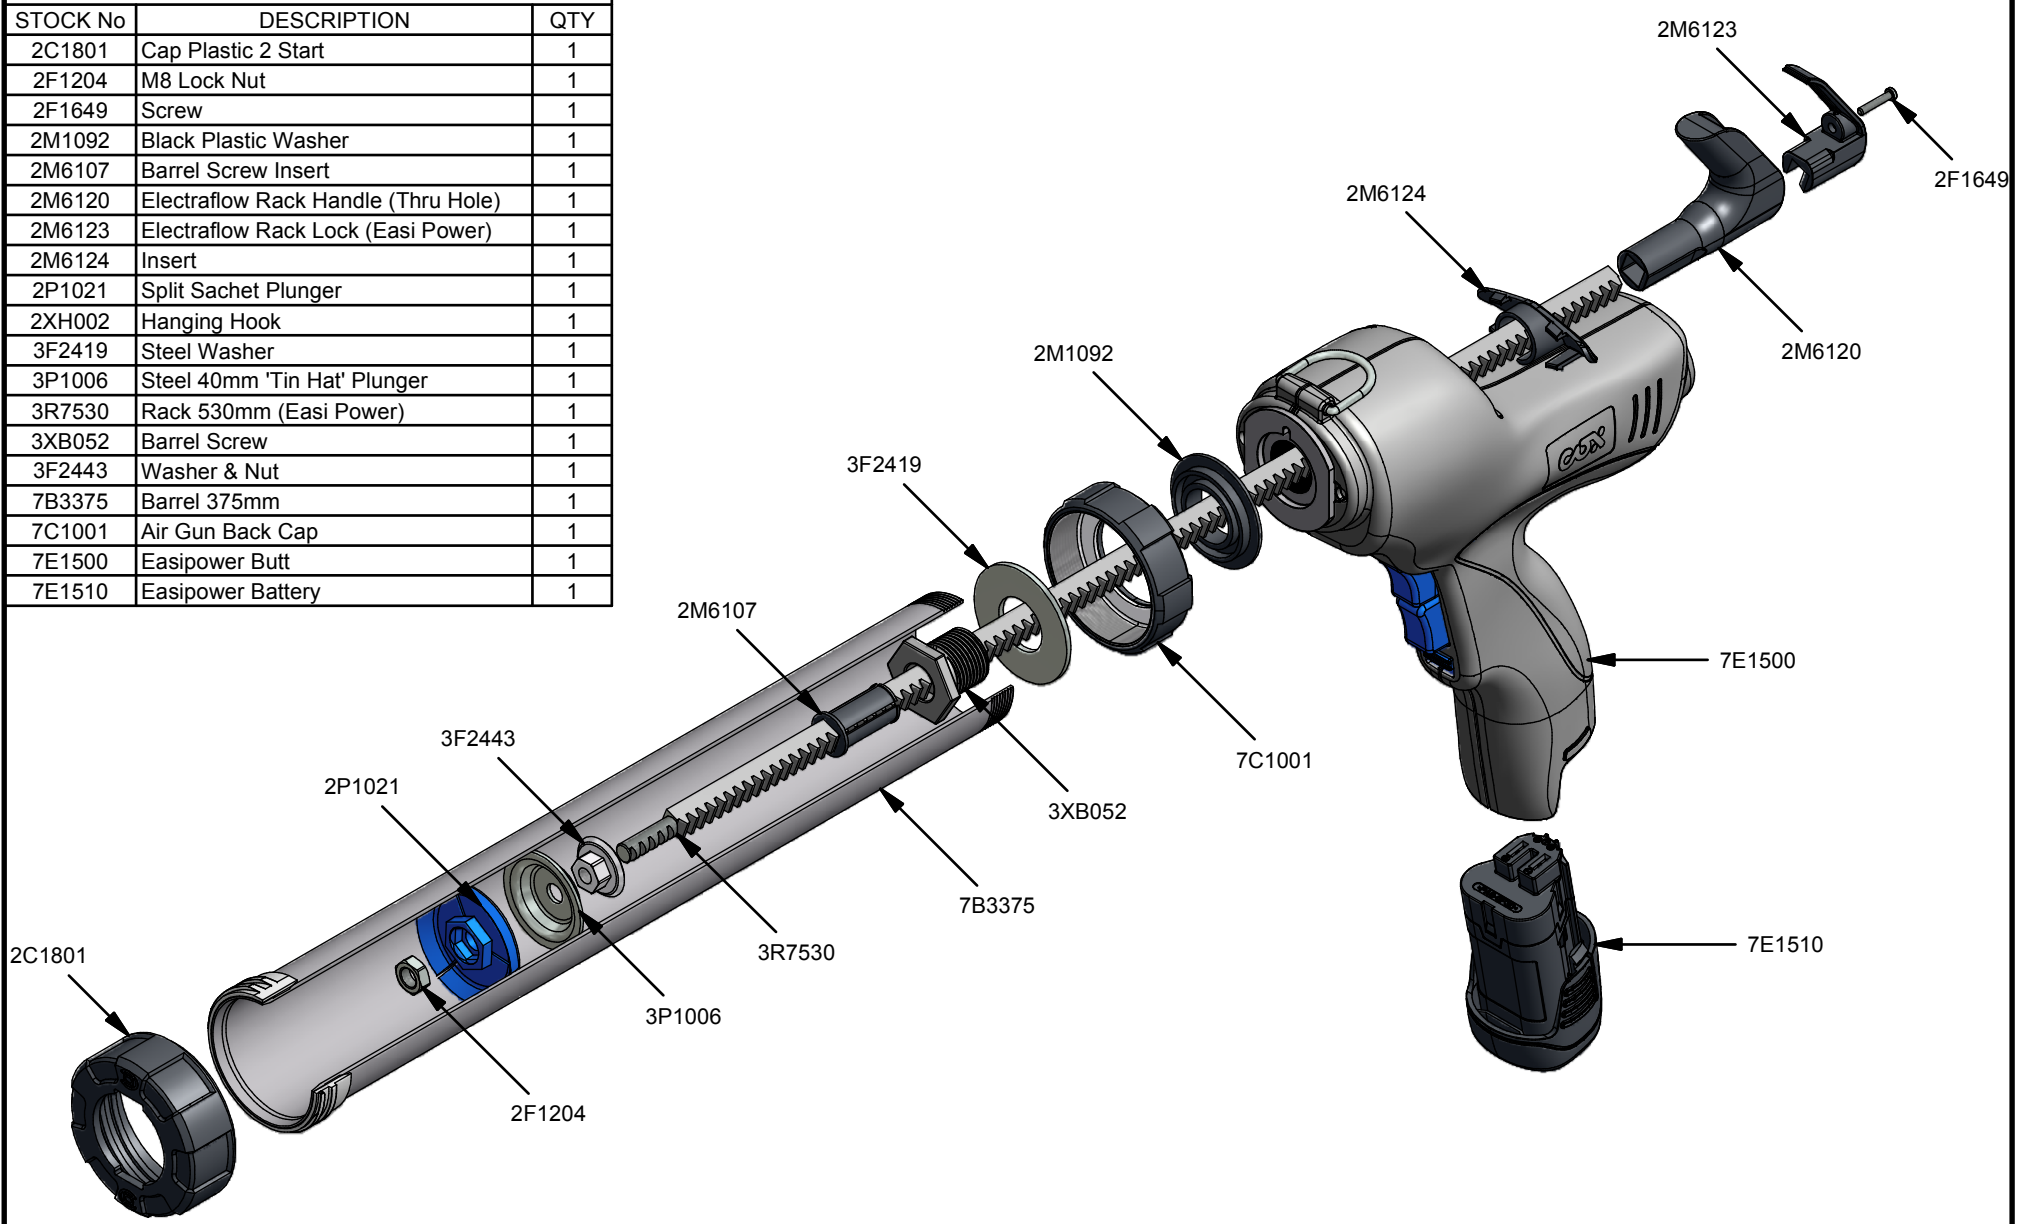

Parts List		
STOCK No	DESCRIPTION	QTY
2C1801	Cap Plastic 2 Start	1
2F1204	M8 Lock Nut	1
2F1649	Screw	1
2M1092	Black Plastic Washer	1
2M6107	Barrel Screw Insert	1
2M6120	Electraflow Rack Handle (Thru Hole)	1
2M6123	Electraflow Rack Lock (Easi Power)	1
2M6124	Insert	1
2P1021	Split Sachet Plunger	1
2XH002	Hanging Hook	1
3F2419	Steel Washer	1
3P1006	Steel 40mm 'Tin Hat' Plunger	1
3R7530	Rack 530mm (Easi Power)	1
3XB052	Barrel Screw	1
3F2443	Washer & Nut	1
7B3375	Barrel 375mm	1
7C1001	Air Gun Back Cap	1
7E1500	Easipower Butt	1
7E1510	Easipower Battery	1

Easi Power 600 Combi

www.pccox.co.uk
 sales@pccox.co.uk
 TEL:44(0)1635 264500

REV	DATE
A	13/09/2012

Parts List		
STOCK No	DESCRIPTION	QTY
2C1801	Cap Plastic 2 Start	1
2F1204	M8 Lock Nut	1
2F1649	Screw	1
2M1092	Black Plastic Washer	1
2M6107	Barrel Screw Insert	1
2M6120	Electraflow Rack Handle (Thru Hole)	1
2M6123	Electraflow Rack Lock (Easi Power)	1
2M6124	Insert	1
2P1021	Split Sachet Plunger	1
2XH002	Hanging Hook	1
3F2419	Steel Washer	1
3F2443	Washer & Nut	1
3P1006	Steel 40mm 'Tin Hat' Plunger	1
3R7530	Rack 530mm (Easi Power)	1
3XB052	Barrel Screw	1
7B3375	Barrel 375mm	1
7C1001	Air Gun Back Cap	1
7E1500	Easipower Butt	1
7E1510	Easipower Battery	1