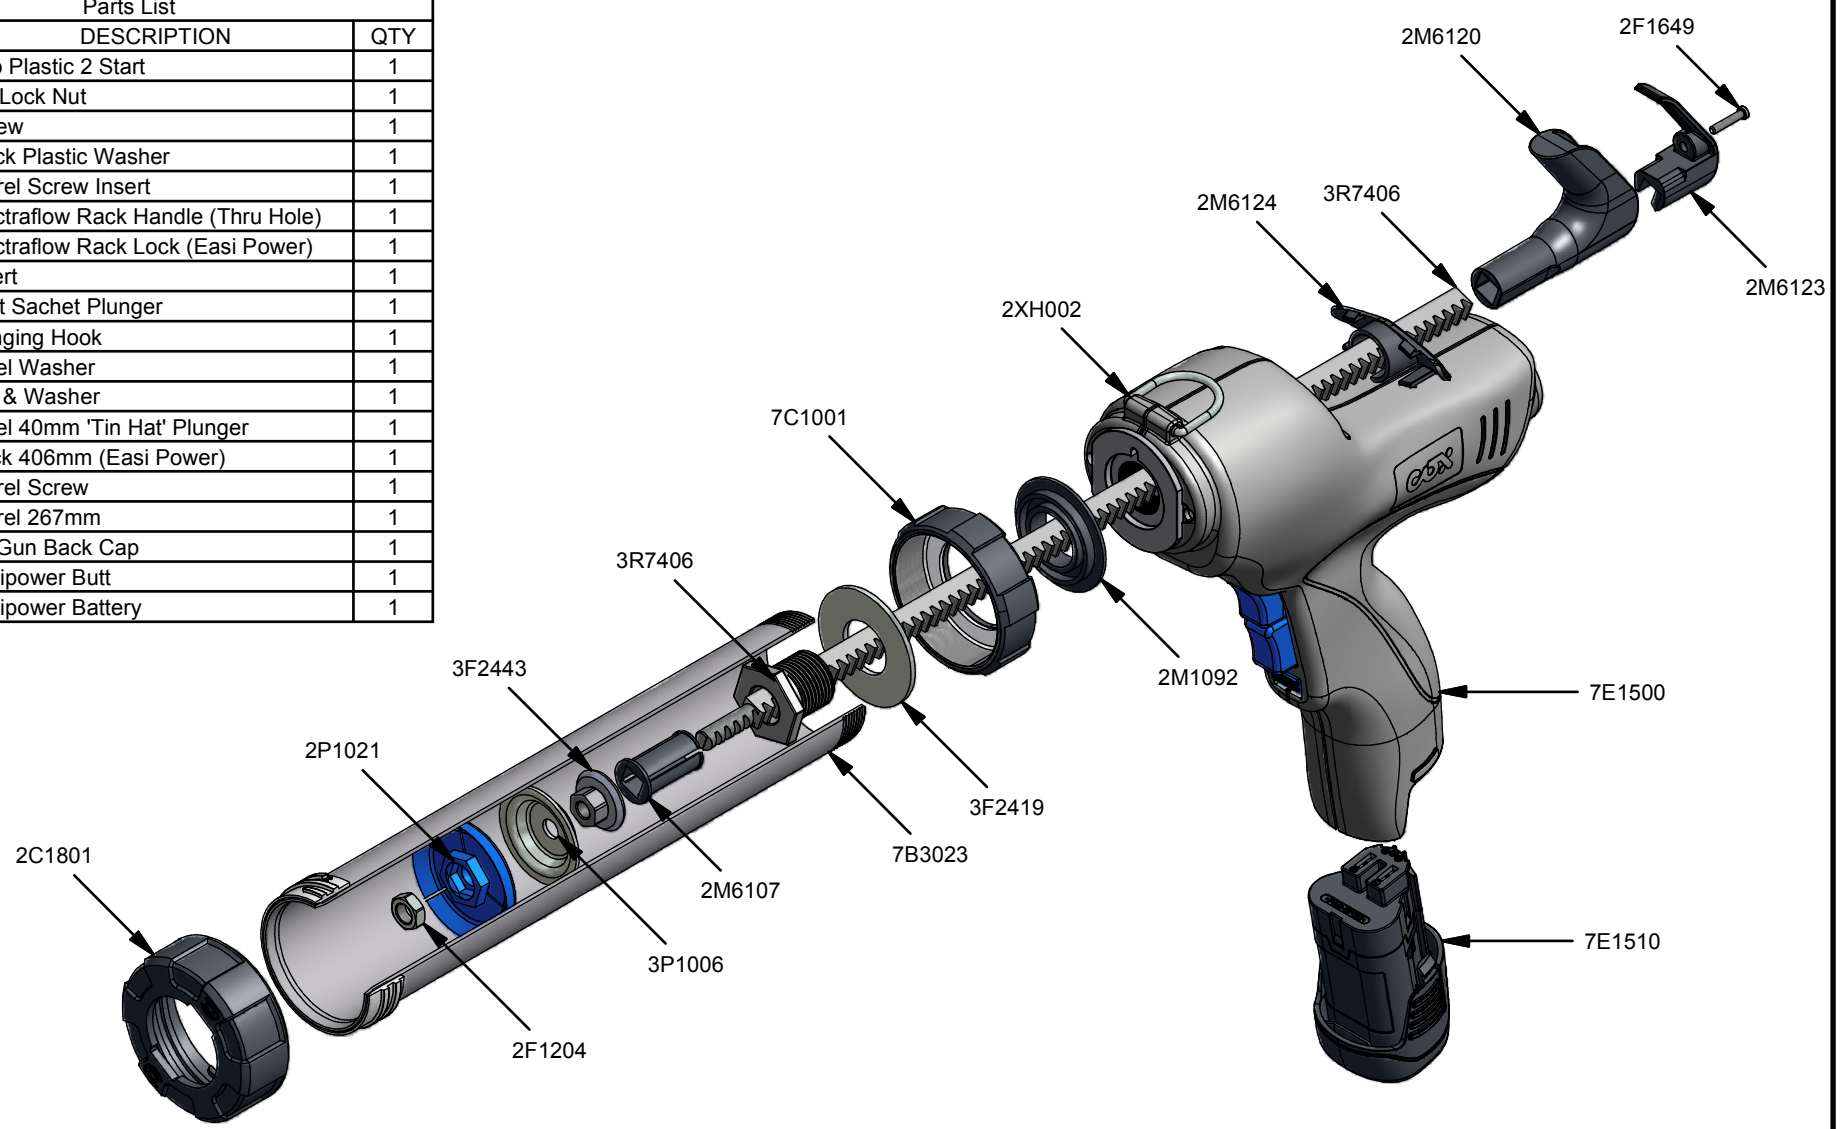

Parts List		
STOCK No	DESCRIPTION	QTY
2C1801	Cap Plastic 2 Start	1
2F1204	M8 Lock Nut	1
2F1649	Screw	1
2M1092	Black Plastic Washer	1
2M6107	Barrel Screw Insert	1
2M6120	Electraflow Rack Handle (Thru Hole)	1
2M6123	Electraflow Rack Lock (Easi Power)	1
2M6124	Insert	1
2P1021	Split Sachet Plunger	1
2XH002	Hanging Hook	1
3F2419	Steel Washer	1
3F2443	Nut & Washer	1
3P1006	Steel 40mm 'Tin Hat' Plunger	1
3R7406	Rack 406mm (Easi Power)	1
3XB052	Barrel Screw	1
7B3023	Barrel 267mm	1
7C1001	Air Gun Back Cap	1
7E1500	Easipower Butt	1
7E1510	Easipower Battery	1

Easi Power 400 Combi

www.pccox.co.uk
 sales@pccox.co.uk
 TEL:44(0)1635 264500

REV	DATE
A	28/09/2012

Parts List		
STOCK No	DESCRIPTION	QTY
2C1801	Cap Plastic 2 Start	1
2F1204	M8 Lock Nut	1
2F1649	Screw	1
2M1092	Black Plastic Washer	1
2M6107	Barrel Screw Insert	1
2M6120	Electraflow Rack Handle (Thru Hole)	1
2M6123	Electraflow Rack Lock (Easi Power)	1
2M6124	Insert	1
2P1021	Split Sachet Plunger	1
2XH002	Hanging Hook	1
3F2419	Steel Washer	1
3F2443	Nut & Washer	1
3P1006	Steel 40mm 'Tin Hat' Plunger	1
3R7406	Rack 406mm (Easi Power)	1
3XB052	Barrel Screw	1
7B3023	Barrel 267mm	1
7C1001	Air Gun Back Cap	1
7E1500	Easipower Butt	1
7E1510	Easipower Battery	1