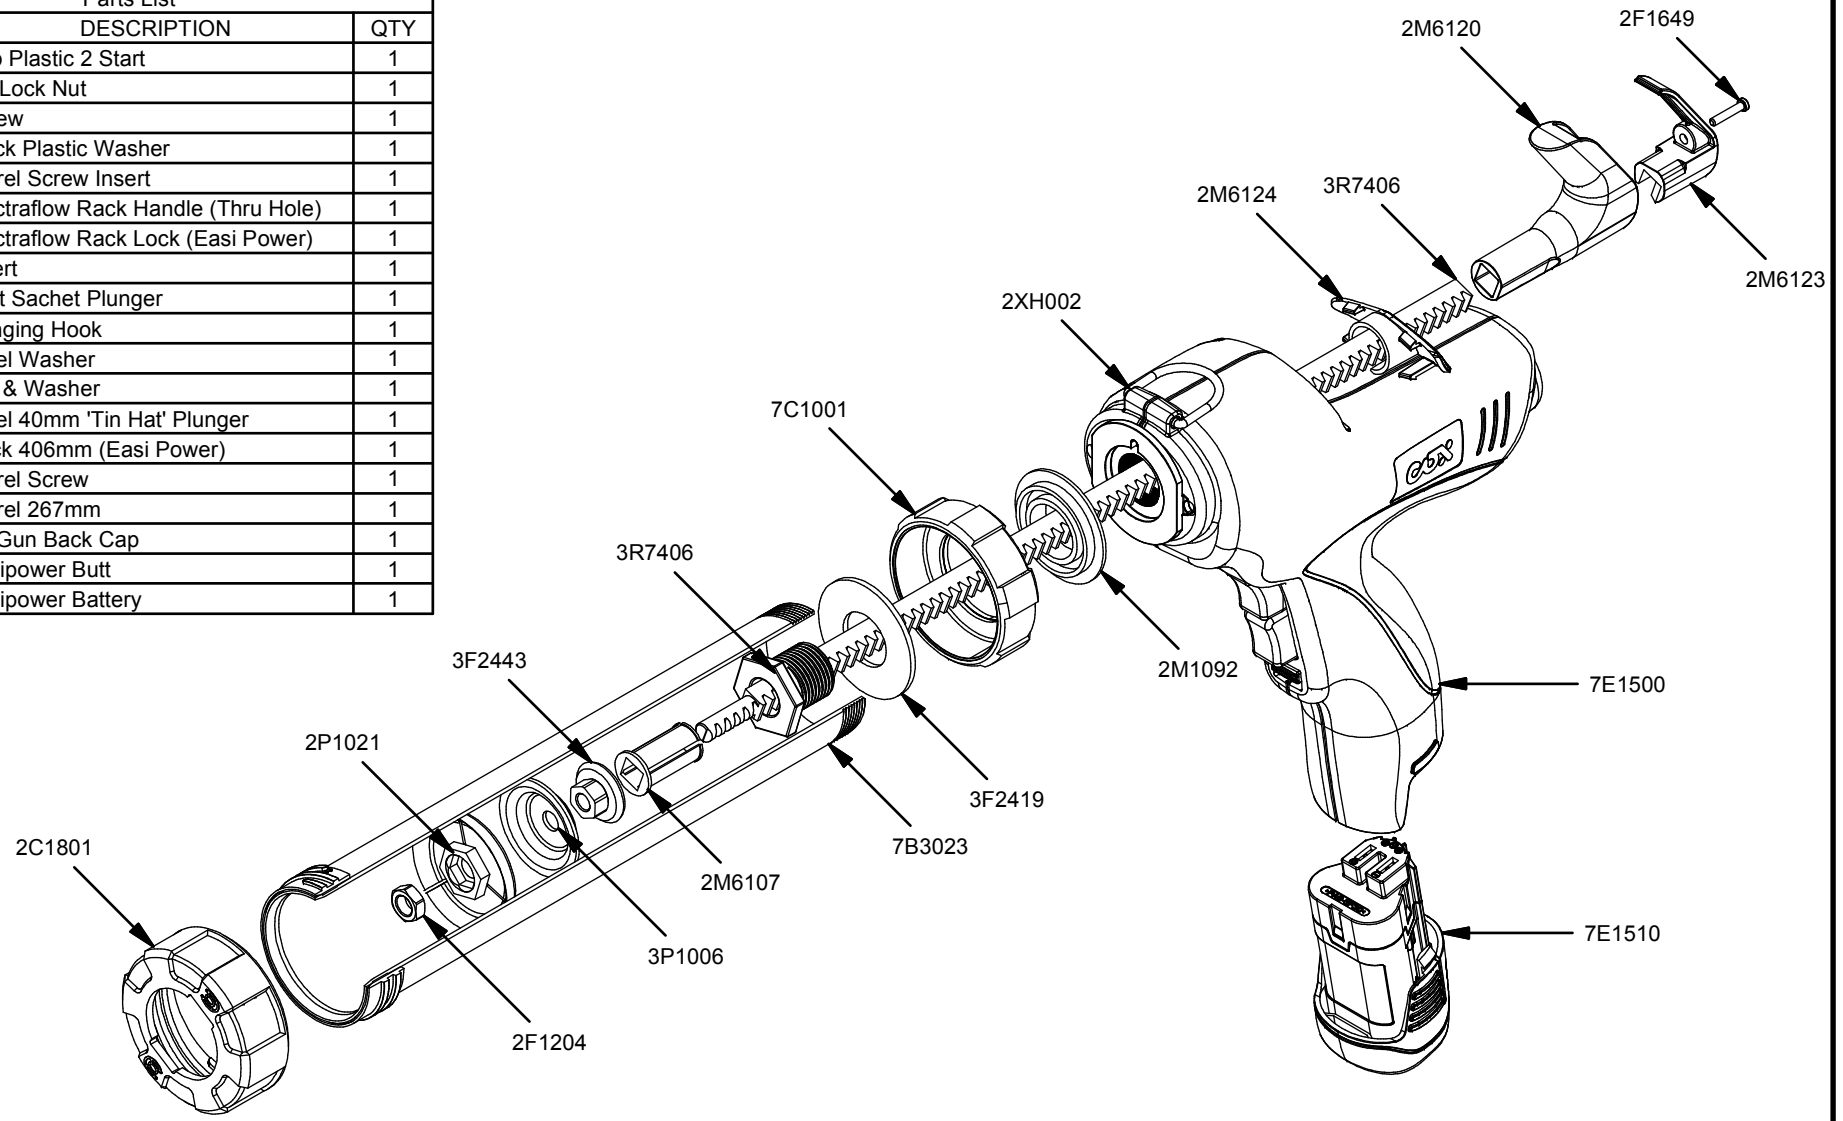

Parts List		
STOCK No	DESCRIPTION	QTY
2C1801	Cap Plastic 2 Start	1
2F1204	M8 Lock Nut	1
2F1649	Screw	1
2M1092	Black Plastic Washer	1
2M6107	Barrel Screw Insert	1
2M6120	Electraflow Rack Handle (Thru Hole)	1
2M6123	Electraflow Rack Lock (Easi Power)	1
2M6124	Insert	1
2P1021	Split Sachet Plunger	1
2XH002	Hanging Hook	1
3F2419	Steel Washer	1
3F2443	Nut & Washer	1
3P1006	Steel 40mm 'Tin Hat' Plunger	1
3R7406	Rack 406mm (Easi Power)	1
3XB052	Barrel Screw	1
7B3023	Barrel 267mm	1
7C1001	Air Gun Back Cap	1
7E1500	Easipower Butt	1
7E1510	Easipower Battery	1

Easi Power 400 Combi

www.pccox.co.uk
 sales@pccox.co.uk
 TEL:44(0)1635 264500

REV	DATE
A	28/09/2012

Parts List		
STOCK No	DESCRIPTION	QTY
2C1801	Cap Plastic 2 Start	1
2F1204	M8 Lock Nut	1
2F1649	Screw	1
2M1092	Black Plastic Washer	1
2M6107	Barrel Screw Insert	1
2M6120	Electraflow Rack Handle (Thru Hole)	1
2M6123	Electraflow Rack Lock (Easi Power)	1
2M6124	Insert	1
2P1021	Split Sachet Plunger	1
2XH002	Hanging Hook	1
3F2419	Steel Washer	1
3F2443	Nut & Washer	1
3P1006	Steel 40mm 'Tin Hat' Plunger	1
3R7406	Rack 406mm (Easi Power)	1
3XB052	Barrel Screw	1
7B3023	Barrel 267mm	1
7C1001	Air Gun Back Cap	1
7E1500	Easipower Butt	1
7E1510	Easipower Battery	1