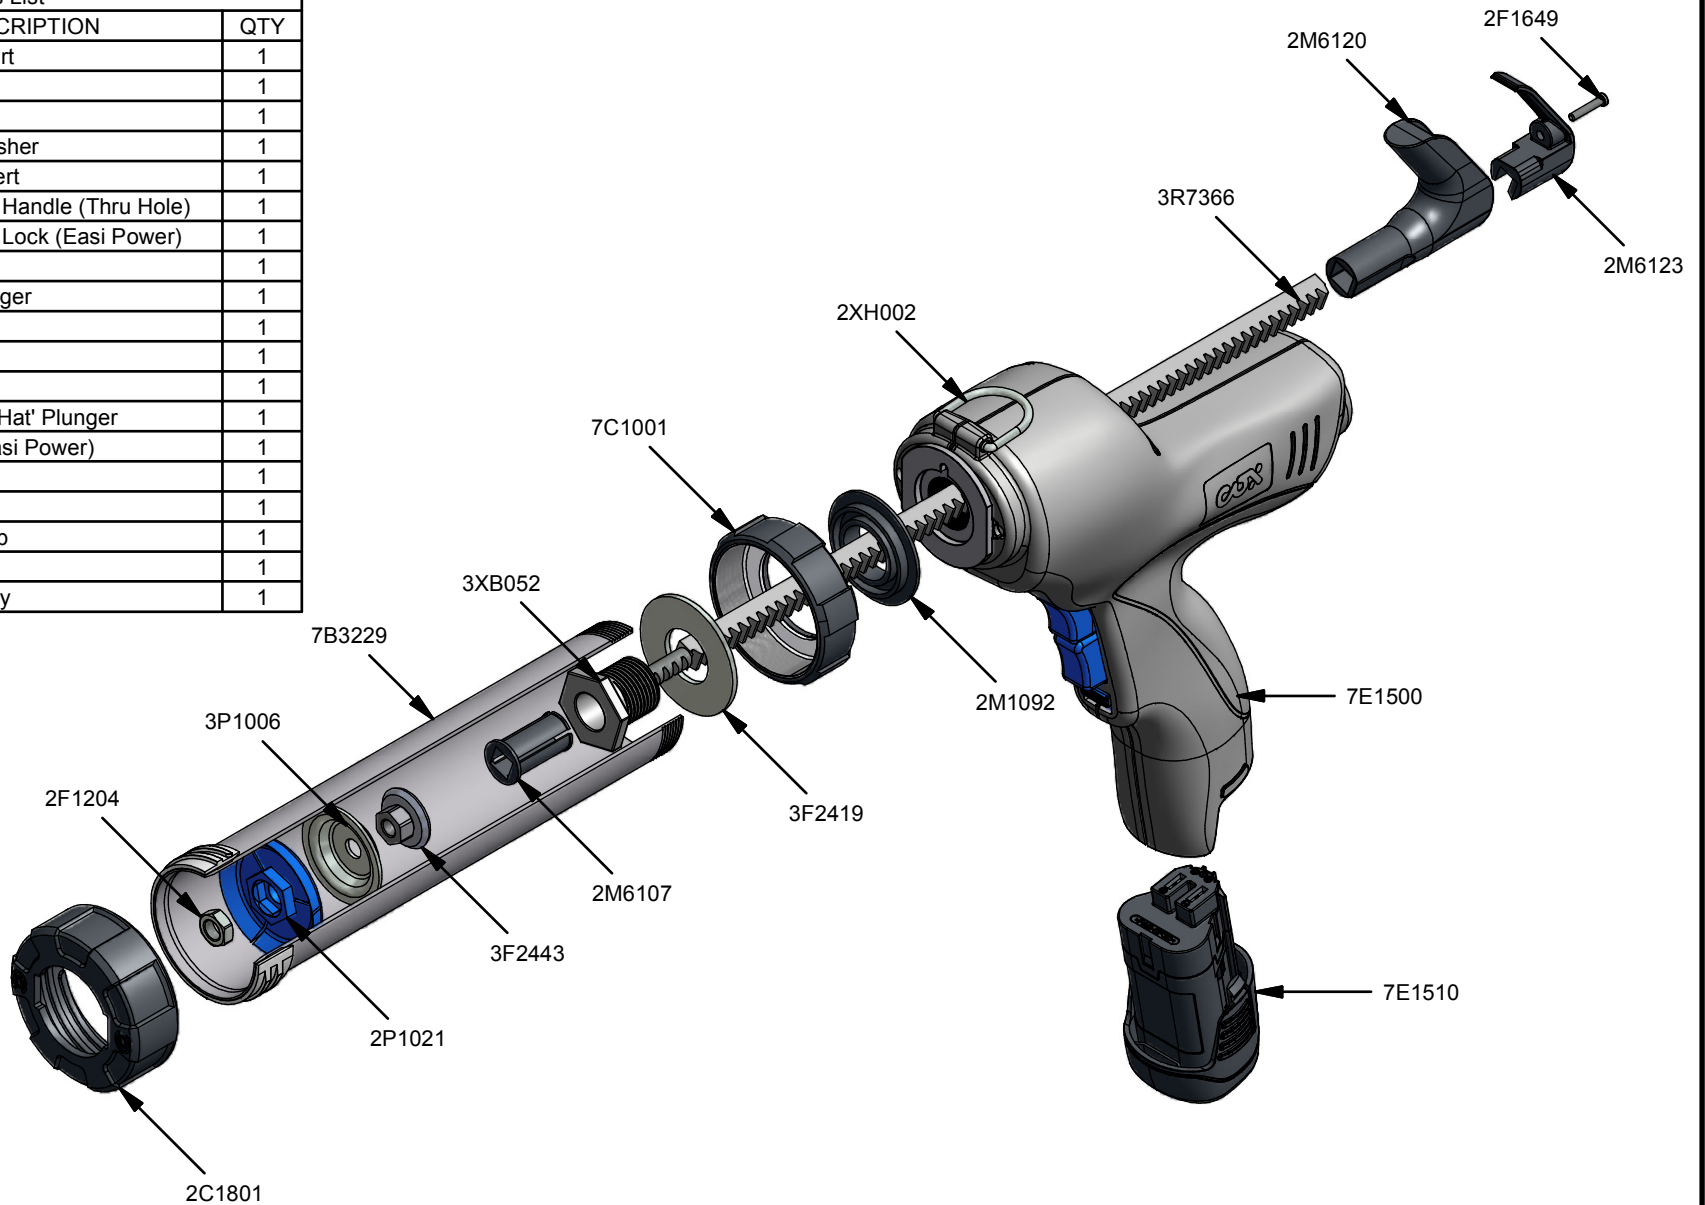

Parts List		
STOCK No	DESCRIPTION	QTY
2C1801	Cap Plastic 2 Start	1
2F1204	M8 Lock Nut	1
2F1649	Screw	1
2M1092	Black Plastic Washer	1
2M6107	Barrel Screw Insert	1
2M6120	Electraflow Rack Handle (Thru Hole)	1
2M6123	Electraflow Rack Lock (Easi Power)	1
2M6124	Insert	1
2P1021	Split Sachet Plunger	1
2XH002	Hanging Hook	1
3F2419	Steel Washer	1
3F2443	Nut & Washer	1
3P1006	Steel 40mm 'Tin Hat' Plunger	1
3R7366	Rack 366mm (Easi Power)	1
3XB052	Barrel Screw	1
7B3229	Barrel 229mm	1
7C1001	Air Gun Back Cap	1
7E1500	Easipower Butt	1
7E1510	Easipower Battery	1

Easi Power 310 Combi

www.pccox.co.uk  
 sales@pccox.co.uk  
 TEL:44(0)1635 264500

REV  
 A

DATE  
 27/09/2012

Parts List		
STOCK No	DESCRIPTION	QTY
2C1801	Cap Plastic 2 Start	1
2F1204	M8 Lock Nut	1
2F1649	Screw	1
2M1092	Black Plastic Washer	1
2M6107	Barrel Screw Insert	1
2M6120	Electraflow Rack Handle (Thru Hole)	1
2M6123	Electraflow Rack Lock (Easi Power)	1
2M6124	Insert	1
2P1021	Split Sachet Plunger	1
2XH002	Hanging Hook	1
3F2419	Steel Washer	1
3F2443	Nut & Washer	1
3P1006	Steel 40mm 'Tin Hat' Plunger	1
3R7366	Rack 366mm (Easi Power)	1
3XB052	Barrel Screw	1
7B3229	Barrel 229mm	1
7C1001	Air Gun Back Cap	1
7E1500	Easipower Butt	1
7E1510	Easipower Battery	1