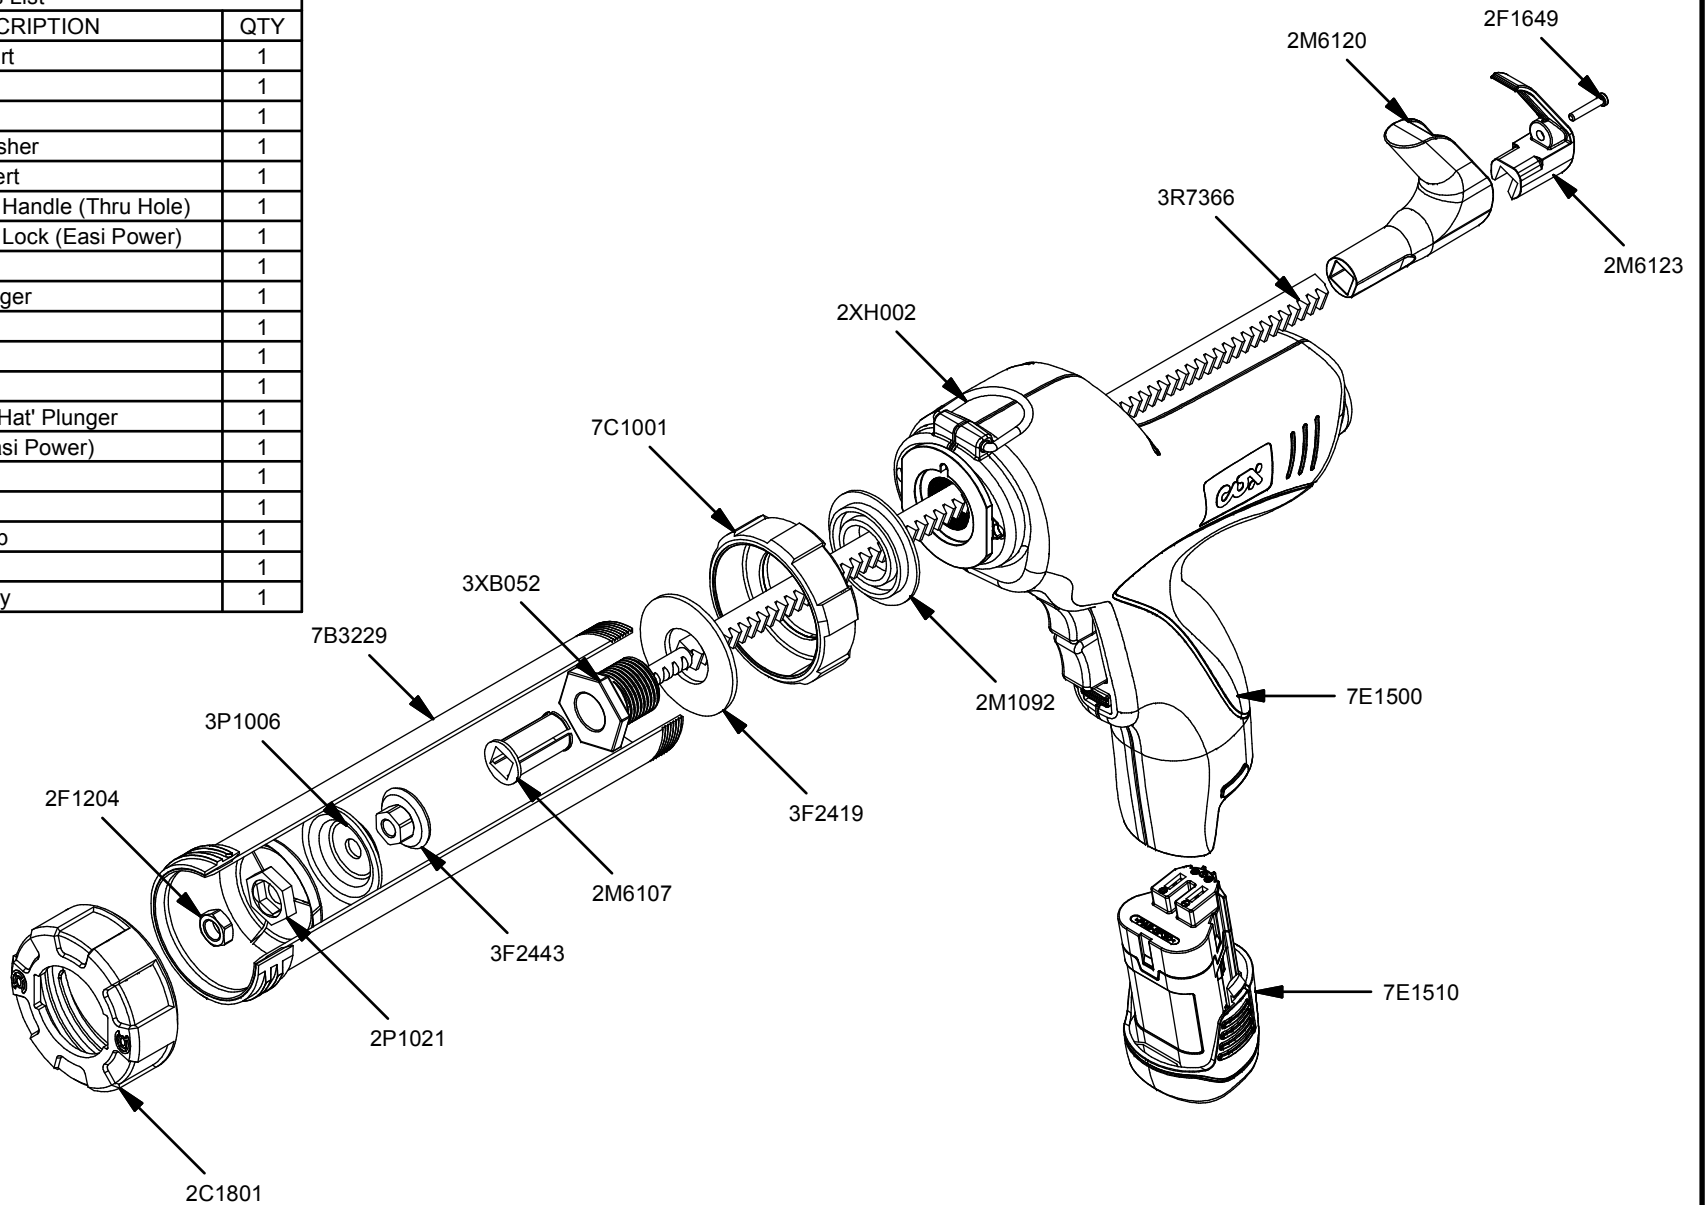

Parts List		
STOCK No	DESCRIPTION	QTY
2C1801	Cap Plastic 2 Start	1
2F1204	M8 Lock Nut	1
2F1649	Screw	1
2M1092	Black Plastic Washer	1
2M6107	Barrel Screw Insert	1
2M6120	Electraflow Rack Handle (Thru Hole)	1
2M6123	Electraflow Rack Lock (Easi Power)	1
2M6124	Insert	1
2P1021	Split Sachet Plunger	1
2XH002	Hanging Hook	1
3F2419	Steel Washer	1
3F2443	Nut & Washer	1
3P1006	Steel 40mm 'Tin Hat' Plunger	1
3R7366	Rack 366mm (Easi Power)	1
3XB052	Barrel Screw	1
7B3229	Barrel 229mm	1
7C1001	Air Gun Back Cap	1
7E1500	Easipower Butt	1
7E1510	Easipower Battery	1

Easi Power 310 Combi

www.pccox.co.uk  
 sales@pccox.co.uk  
 TEL:44(0)1635 264500

REV  
 A

DATE  
 27/09/2012

Parts List		
STOCK No	DESCRIPTION	QTY
2C1801	Cap Plastic 2 Start	1
2F1204	M8 Lock Nut	1
2F1649	Screw	1
2M1092	Black Plastic Washer	1
2M6107	Barrel Screw Insert	1
2M6120	Electraflow Rack Handle (Thru Hole)	1
2M6123	Electraflow Rack Lock (Easi Power)	1
2M6124	Insert	1
2P1021	Split Sachet Plunger	1
2XH002	Hanging Hook	1
3F2419	Steel Washer	1
3F2443	Nut & Washer	1
3P1006	Steel 40mm 'Tin Hat' Plunger	1
3R7366	Rack 366mm (Easi Power)	1
3XB052	Barrel Screw	1
7B3229	Barrel 229mm	1
7C1001	Air Gun Back Cap	1
7E1500	Easipower Butt	1
7E1510	Easipower Battery	1