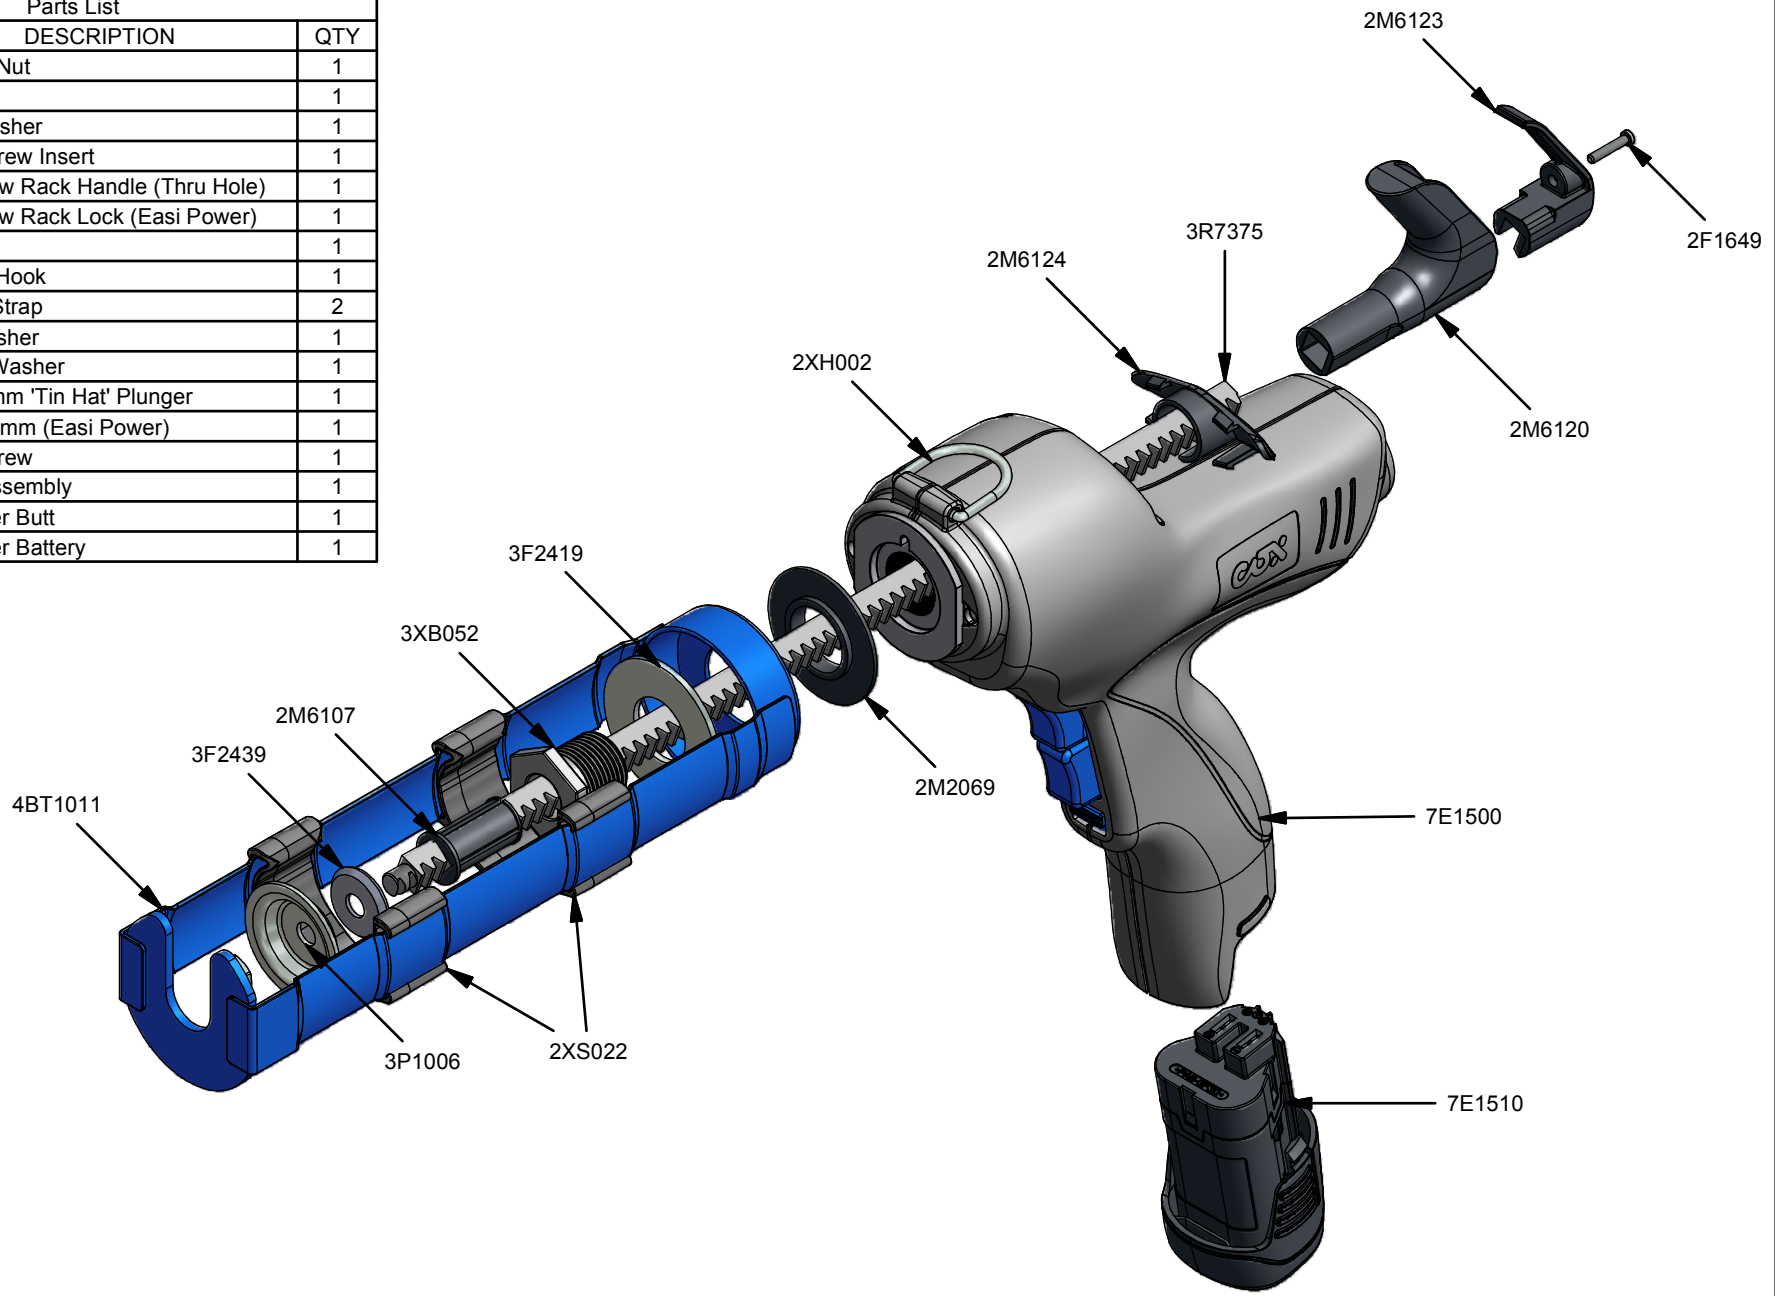

Parts List		
STOCK No	DESCRIPTION	QTY
2F1204	M8 Lock Nut	1
2F1649	Screw	1
2M2069	Black Washer	1
2M6107	Barrel Screw Insert	1
2M6120	Electraflow Rack Handle (Thru Hole)	1
2M6123	Electraflow Rack Lock (Easi Power)	1
2M6124	Insert	1
2XH002	Hanging Hook	1
2XS022	Support Strap	2
3F2419	Steel Washer	1
3F2439	Formed Washer	1
3P1006	Steel 40mm 'Tin Hat' Plunger	1
3R7375	Rack 375mm (Easi Power)	1
3XB052	Barrel Screw	1
4BT1011	Frame Assembly	1
7E1500	Easipower Butt	1
7E1510	Easipower Battery	1

Easi Power 310 Cart

www.pccox.co.uk
 sales@pccox.co.uk
 TEL:44(0)1635 264500

REV	DATE
A	05/10/2012

Parts List		
STOCK No	DESCRIPTION	QTY
2F1204	M8 Lock Nut	1
2F1649	Screw	1
2M2069	Black Washer	1
2M6107	Barrel Screw Insert	1
2M6120	Electraflow Rack Handle (Thru Hole)	1
2M6123	Electraflow Rack Lock (Easi Power)	1
2M6124	Insert	1
2XH002	Hanging Hook	1
2XS022	Support Strap	2
3F2419	Steel Washer	1
3F2439	Formed Washer	1
3P1006	Steel 40mm 'Tin Hat' Plunger	1
3R7375	Rack 375mm (Easi Power)	1
3XB052	Barrel Screw	1
4BT1011	Frame Assembly	1
7E1500	Easipower Butt	1
7E1510	Easipower Battery	1