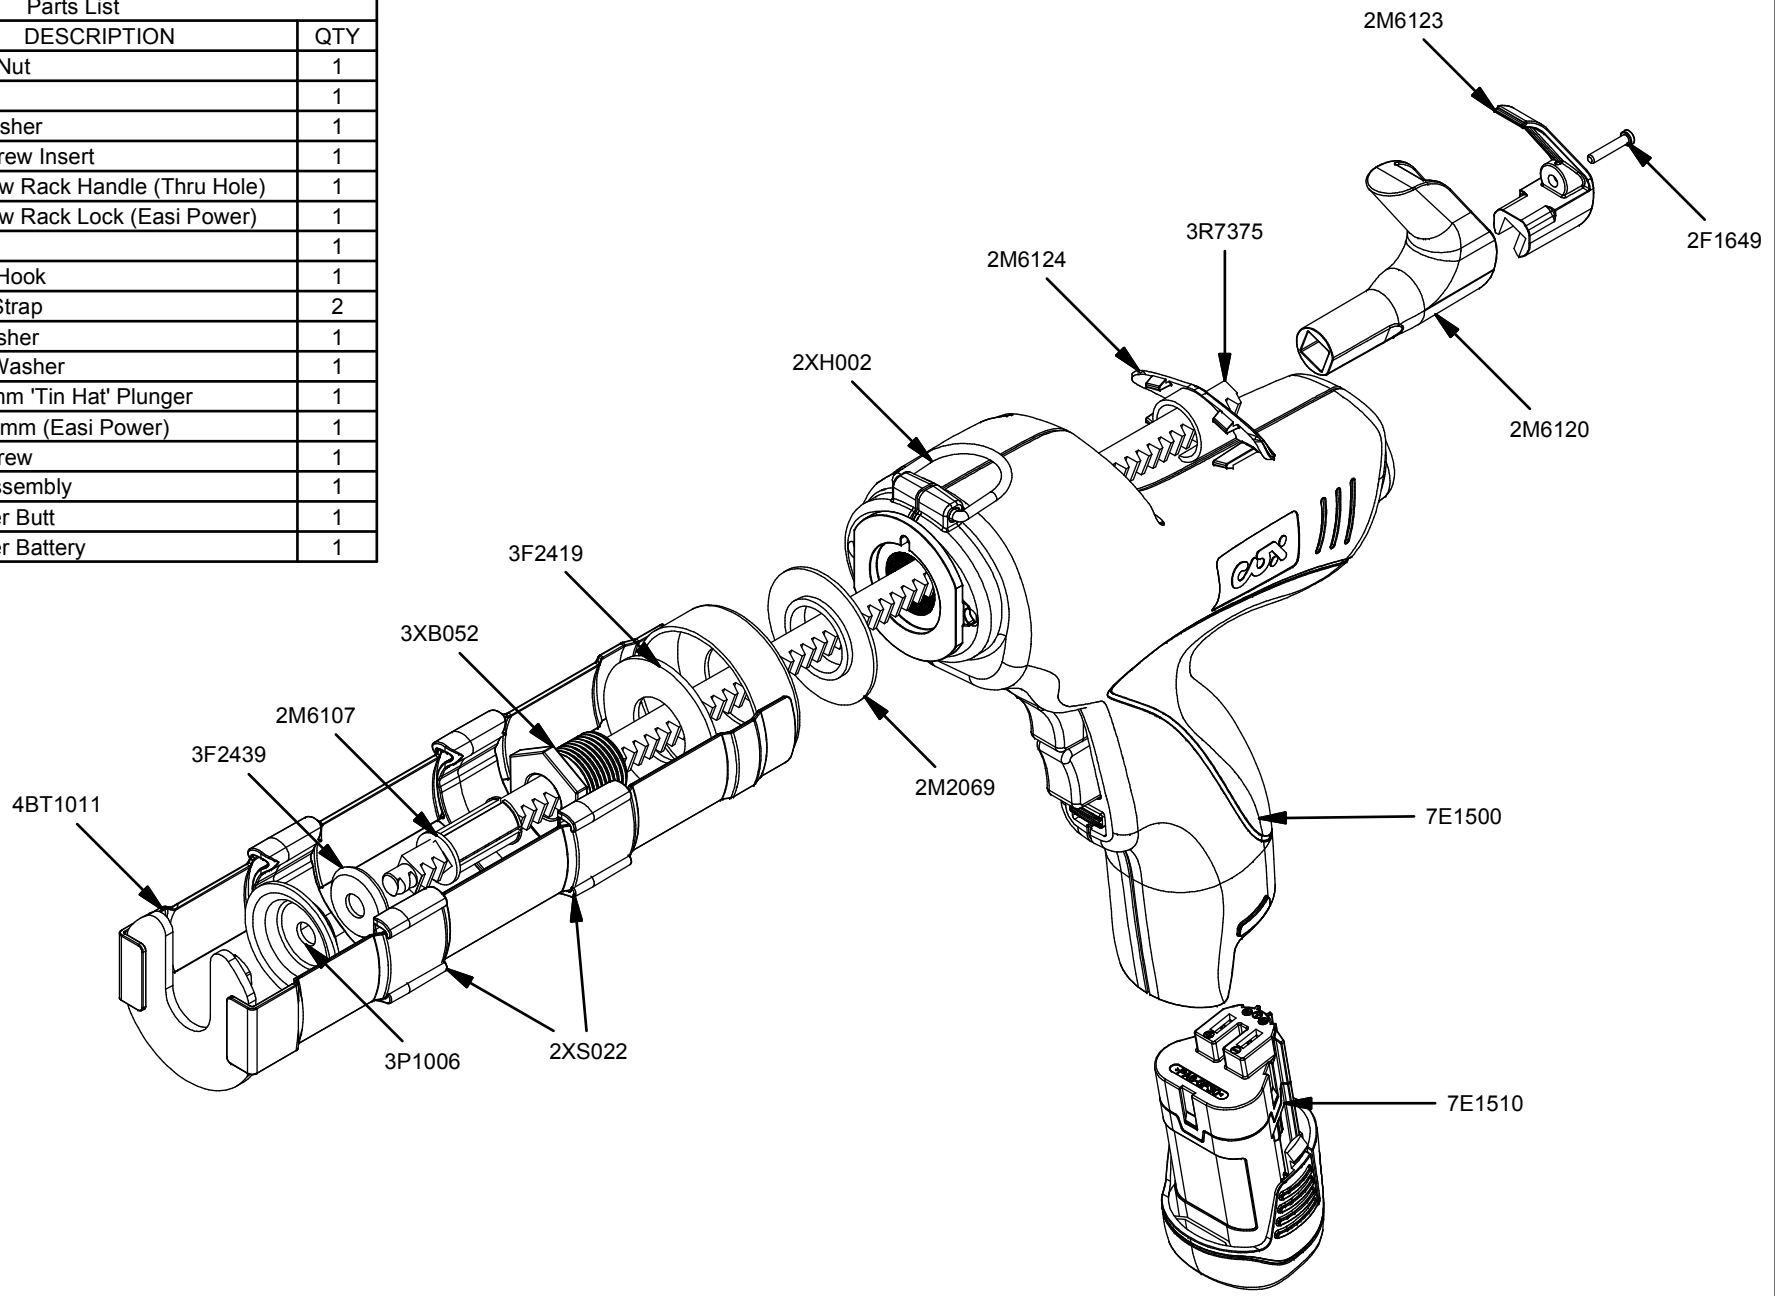

Parts List		
STOCK No	DESCRIPTION	QTY
2F1204	M8 Lock Nut	1
2F1649	Screw	1
2M2069	Black Washer	1
2M6107	Barrel Screw Insert	1
2M6120	Electraflow Rack Handle (Thru Hole)	1
2M6123	Electraflow Rack Lock (Easi Power)	1
2M6124	Insert	1
2XH002	Hanging Hook	1
2XS022	Support Strap	2
3F2419	Steel Washer	1
3F2439	Formed Washer	1
3P1006	Steel 40mm 'Tin Hat' Plunger	1
3R7375	Rack 375mm (Easi Power)	1
3XB052	Barrel Screw	1
4BT1011	Frame Assembly	1
7E1500	Easipower Butt	1
7E1510	Easipower Battery	1

Easi Power 310 Cart

www.pccox.co.uk
 sales@pccox.co.uk
 TEL:44(0)1635 264500

REV	DATE
A	05/10/2012

Parts List		
STOCK No	DESCRIPTION	QTY
2F1204	M8 Lock Nut	1
2F1649	Screw	1
2M2069	Black Washer	1
2M6107	Barrel Screw Insert	1
2M6120	Electraflow Rack Handle (Thru Hole)	1
2M6123	Electraflow Rack Lock (Easi Power)	1
2M6124	Insert	1
2XH002	Hanging Hook	1
2XS022	Support Strap	2
3F2419	Steel Washer	1
3F2439	Formed Washer	1
3P1006	Steel 40mm 'Tin Hat' Plunger	1
3R7375	Rack 375mm (Easi Power)	1
3XB052	Barrel Screw	1
4BT1011	Frame Assembly	1
7E1500	Easipower Butt	1
7E1510	Easipower Battery	1