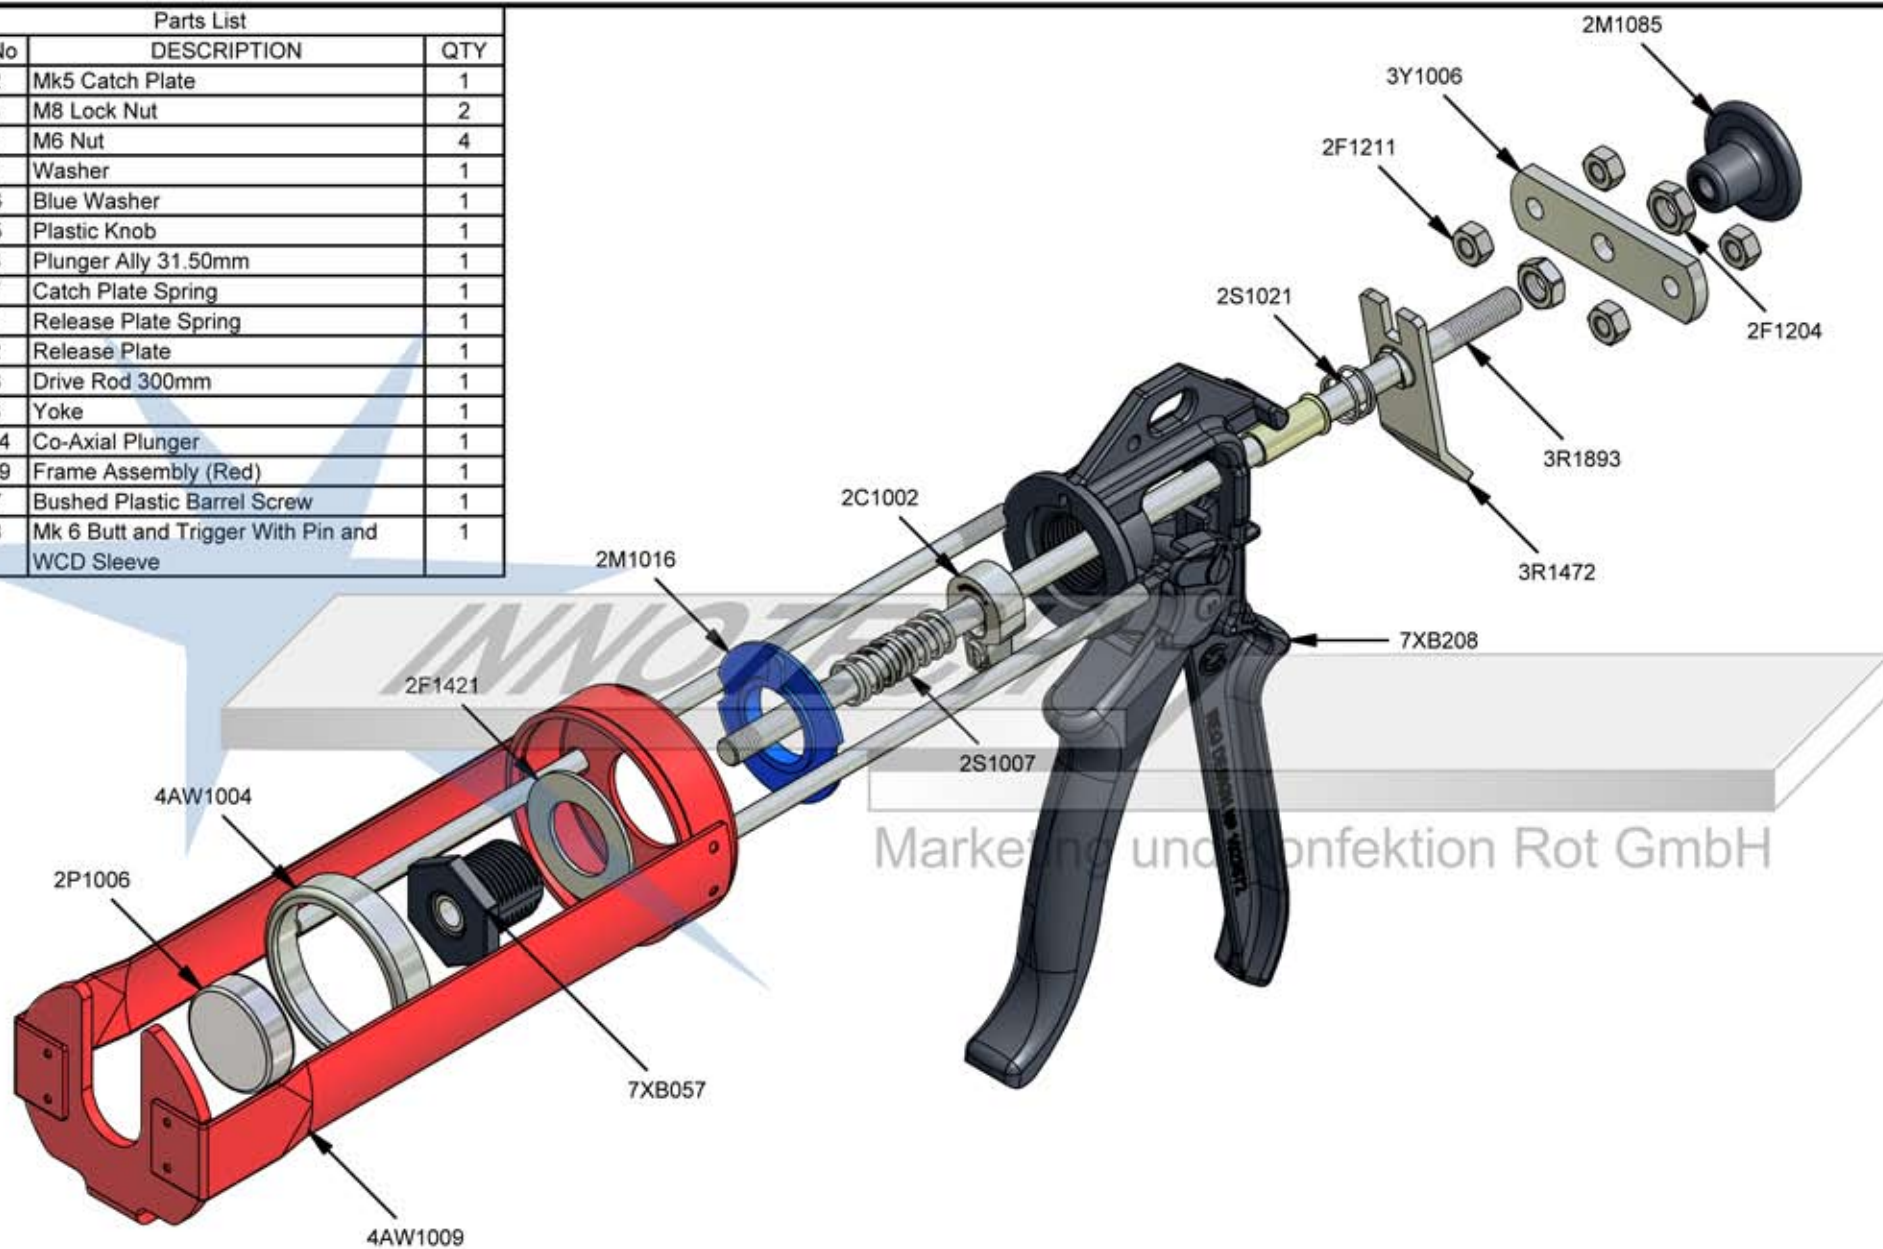

Parts List

STOCK No	DESCRIPTION	QTY
2C1002	Mk5 Catch Plate	1
2F1204	M8 Lock Nut	2
2F1211	M6 Nut	4
2F1421	Washer	1
2M1016	Blue Washer	1
2M1085	Plastic Knob	1
2P1006	Plunger Ally 31.50mm	1
2S1007	Catch Plate Spring	1
2S1021	Release Plate Spring	1
3R1472	Release Plate	1
3R1893	Drive Rod 300mm	1
3Y1006	Yoke	1
4AW1004	Co-Axial Plunger	1
4AW1009	Frame Assembly (Red)	1
7XB057	Bushed Plastic Barrel Screw	1
7XB208	Mk 6 Butt and Trigger With Pin and WCD Sleeve	1