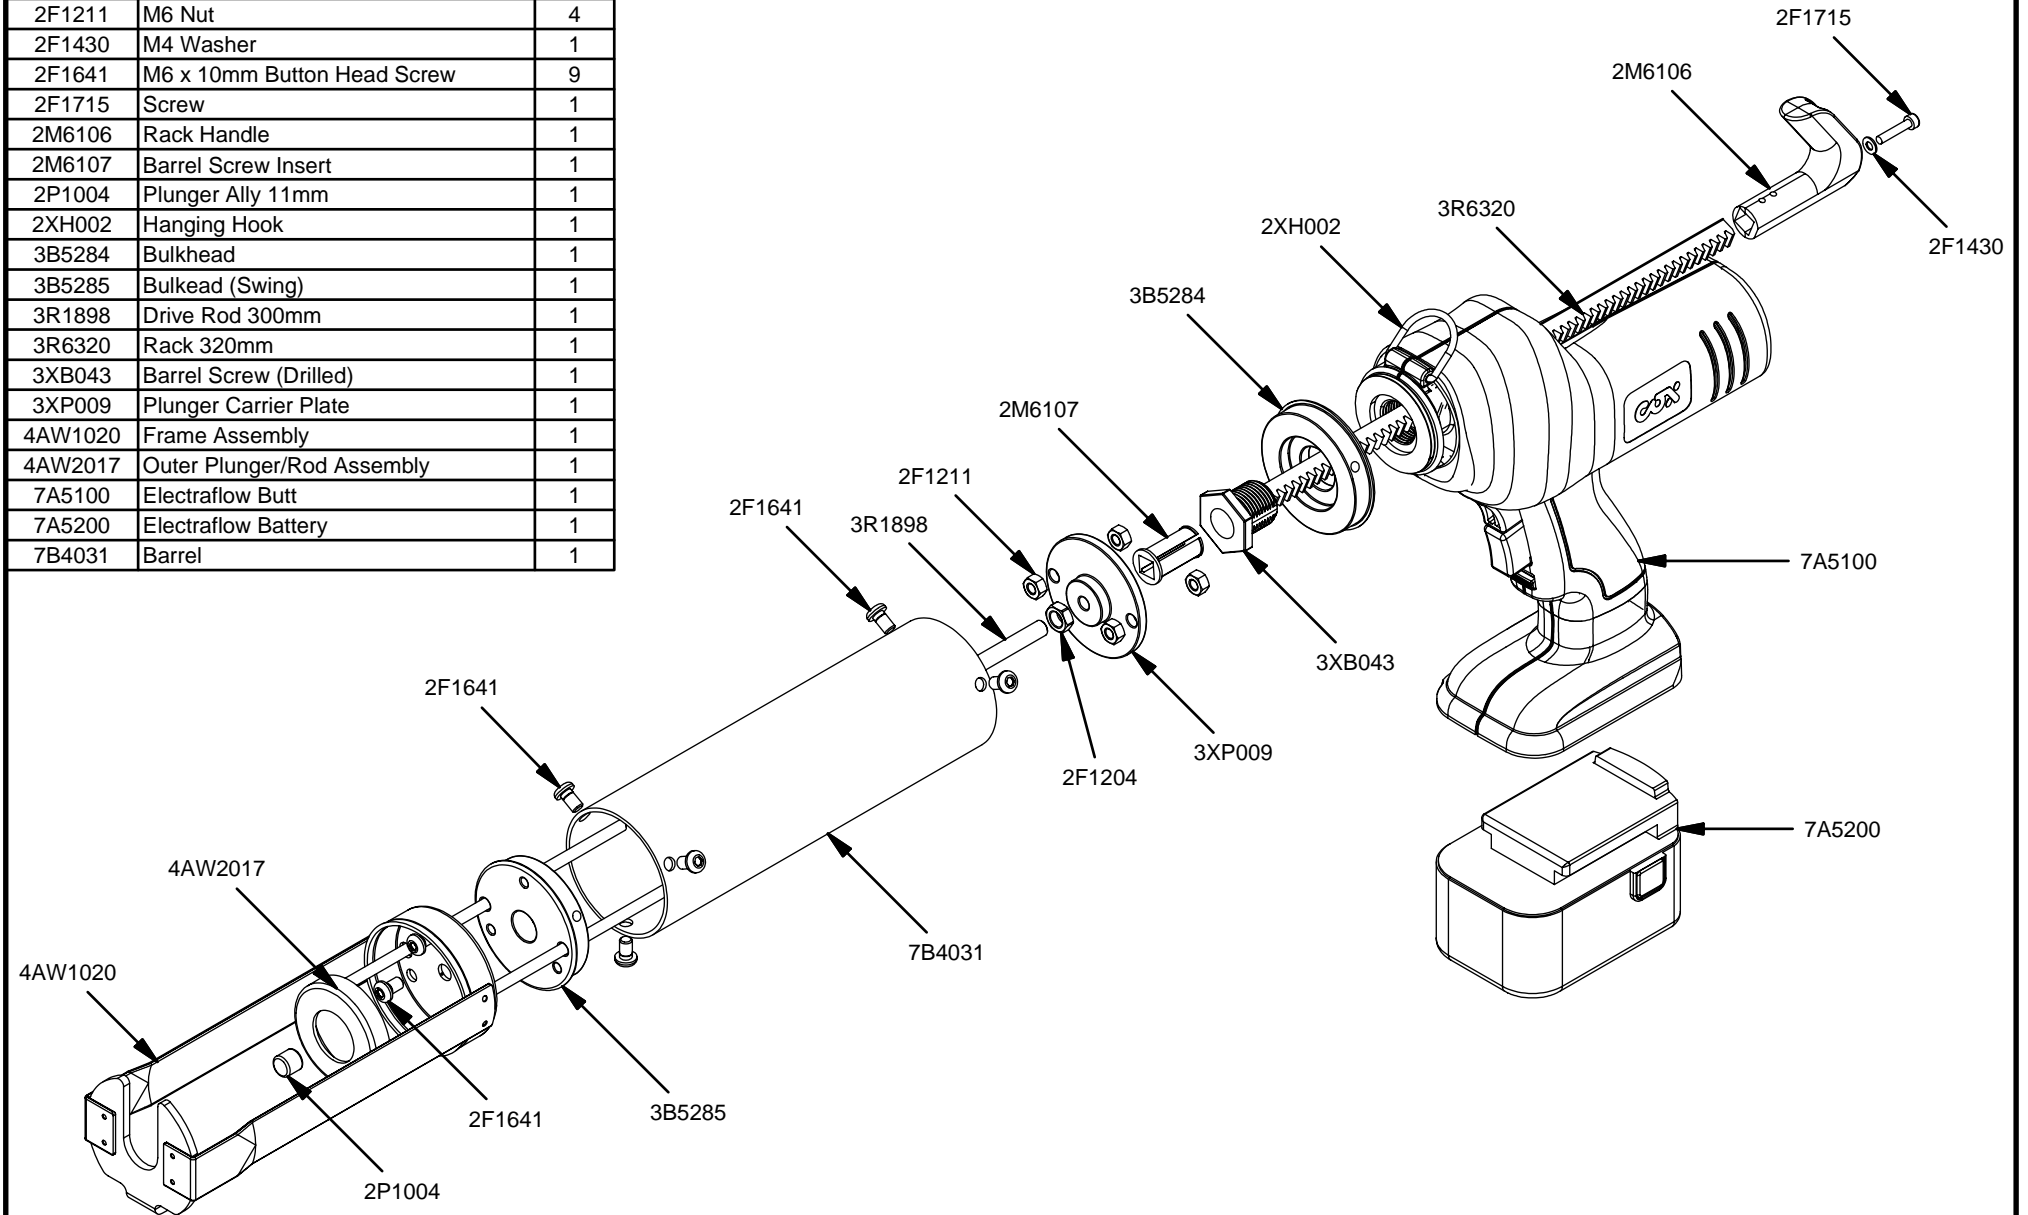

Parts List		
STOCK No	DESCRIPTION	QTY
2F1204	M8 Lock Nut	1
2F1211	M6 Nut	4
2F1430	M4 Washer	1
2F1641	M6 x 10mm Button Head Screw	9
2F1715	Screw	1
2M6106	Rack Handle	1
2M6107	Barrel Screw Insert	1
2P1004	Plunger Ally 11mm	1
2XH002	Hanging Hook	1
3B5284	Bulkhead	1
3B5285	Bulkead (Swing)	1
3R1898	Drive Rod 300mm	1
3R6320	Rack 320mm	1
3XB043	Barrel Screw (Drilled)	1
3XP009	Plunger Carrier Plate	1
4AW1020	Frame Assembly	1
4AW2017	Outer Plunger/Rod Assembly	1
7A5100	Electraflow Butt	1
7A5200	Electraflow Battery	1
7B4031	Barrel	1