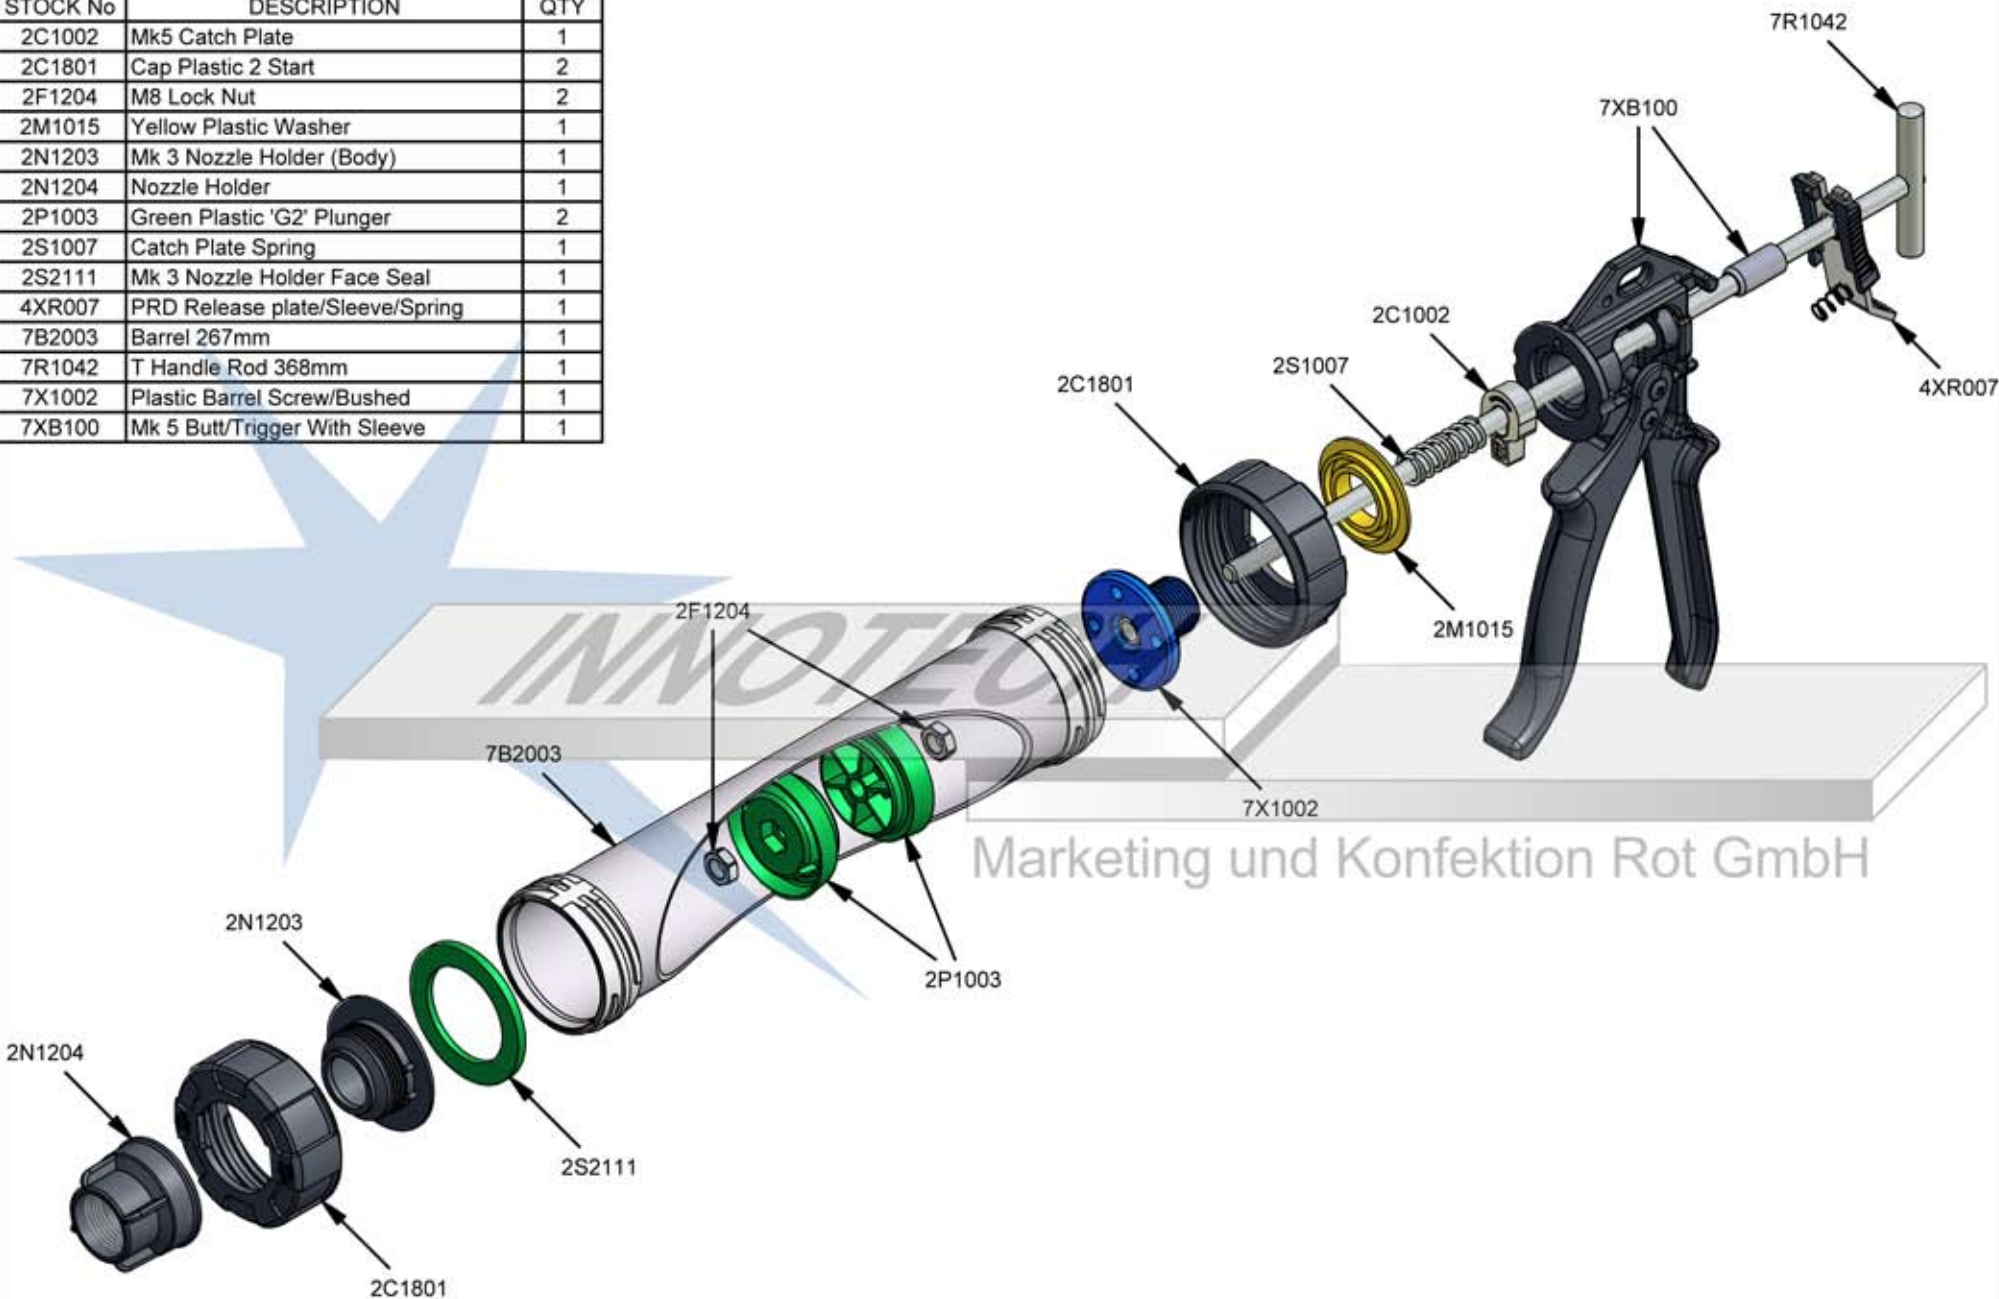

Parts List

STOCK No	DESCRIPTION	QTY
2C1002	Mk5 Catch Plate	1
2C1801	Cap Plastic 2 Start	2
2F1204	M8 Lock Nut	2
2M1015	Yellow Plastic Washer	1
2N1203	Mk 3 Nozzle Holder (Body)	1
2N1204	Nozzle Holder	1
2P1003	Green Plastic 'G2' Plunger	2
2S1007	Catch Plate Spring	1
2S2111	Mk 3 Nozzle Holder Face Seal	1
4XR007	PRD Release plate/Sleeve/Spring	1
7B2003	Barrel 267mm	1
7R1042	T Handle Rod 368mm	1
7X1002	Plastic Barrel Screw/Bushed	1
7XB100	Mk 5 Butt/Trigger With Sleeve	1